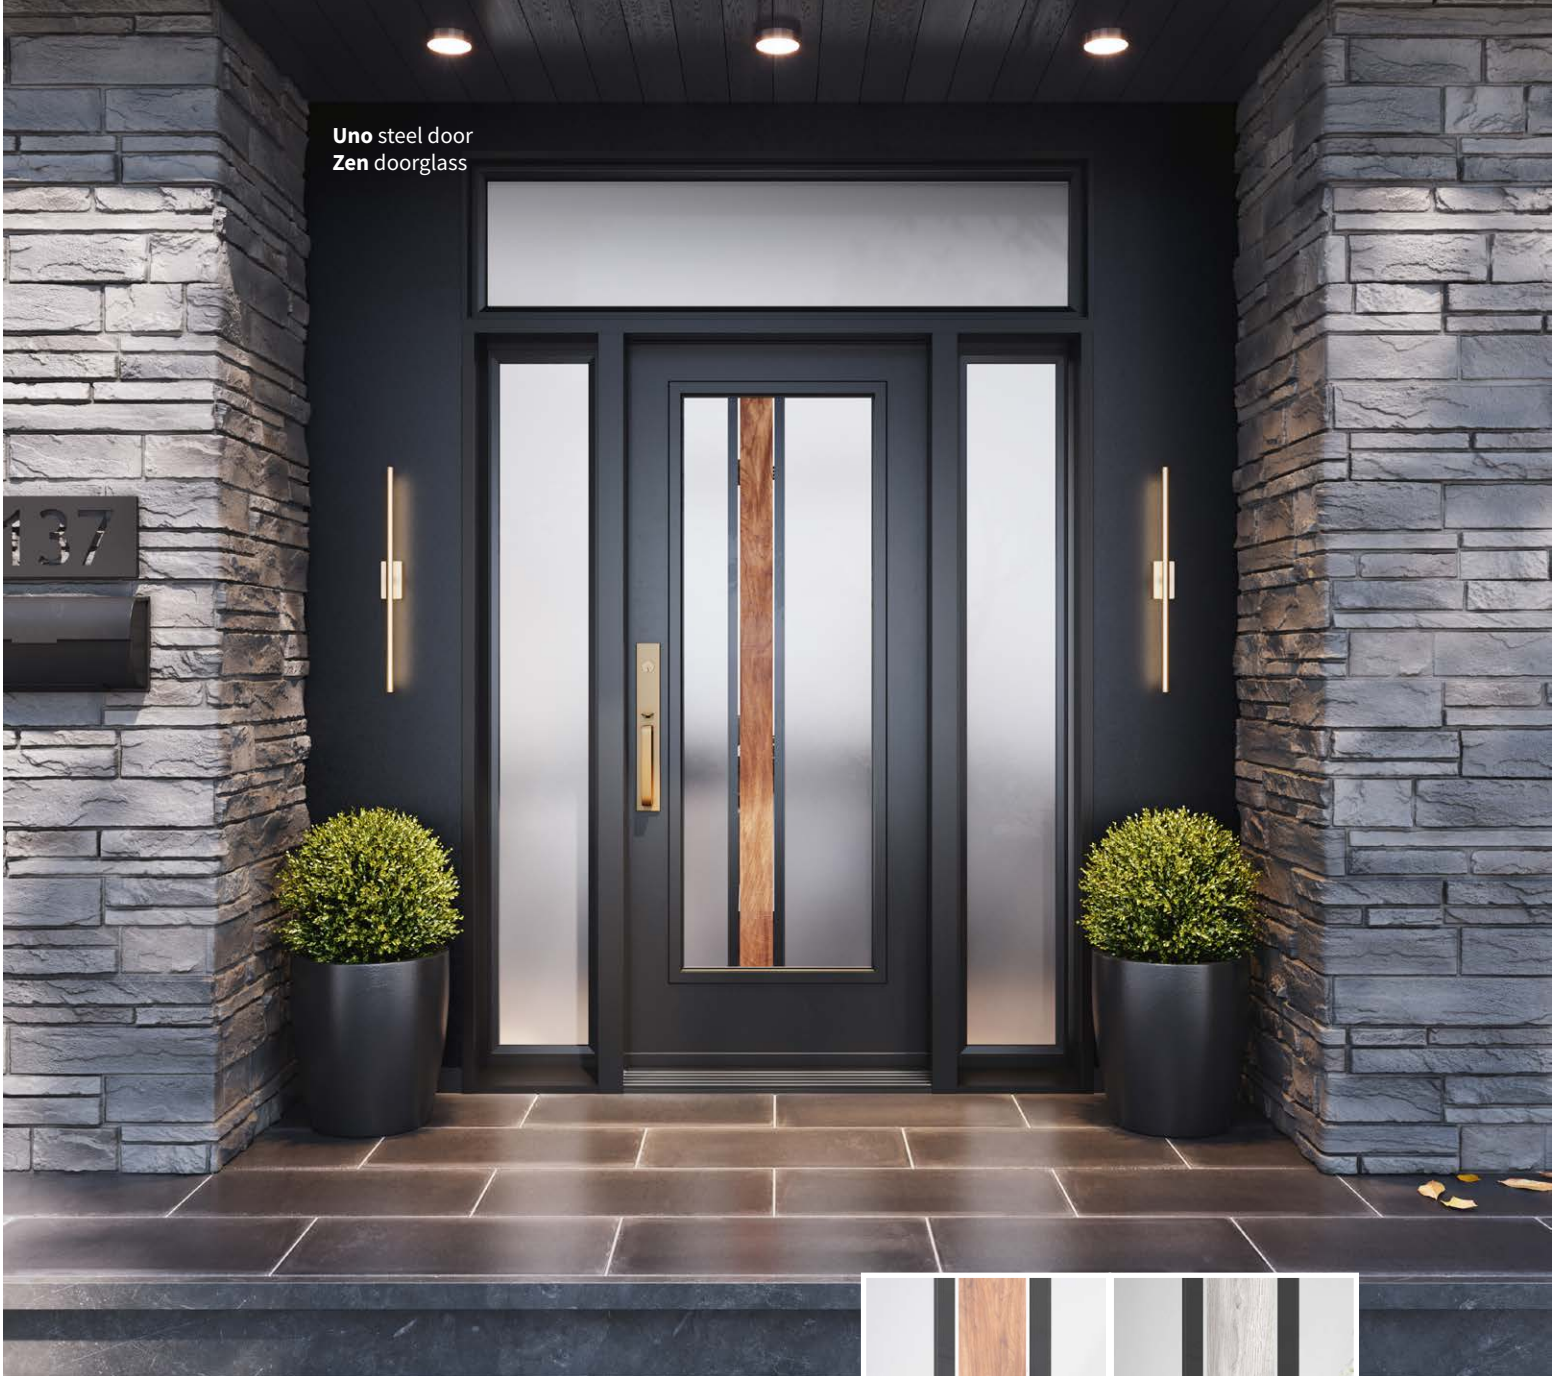

Uno steel door
Zen doorglass

Zen®

Other sizes available in clear glass — 22"×64" Walnut, 22"×64" Aspen,
22"×48" Walnut, 22"×48" Aspen