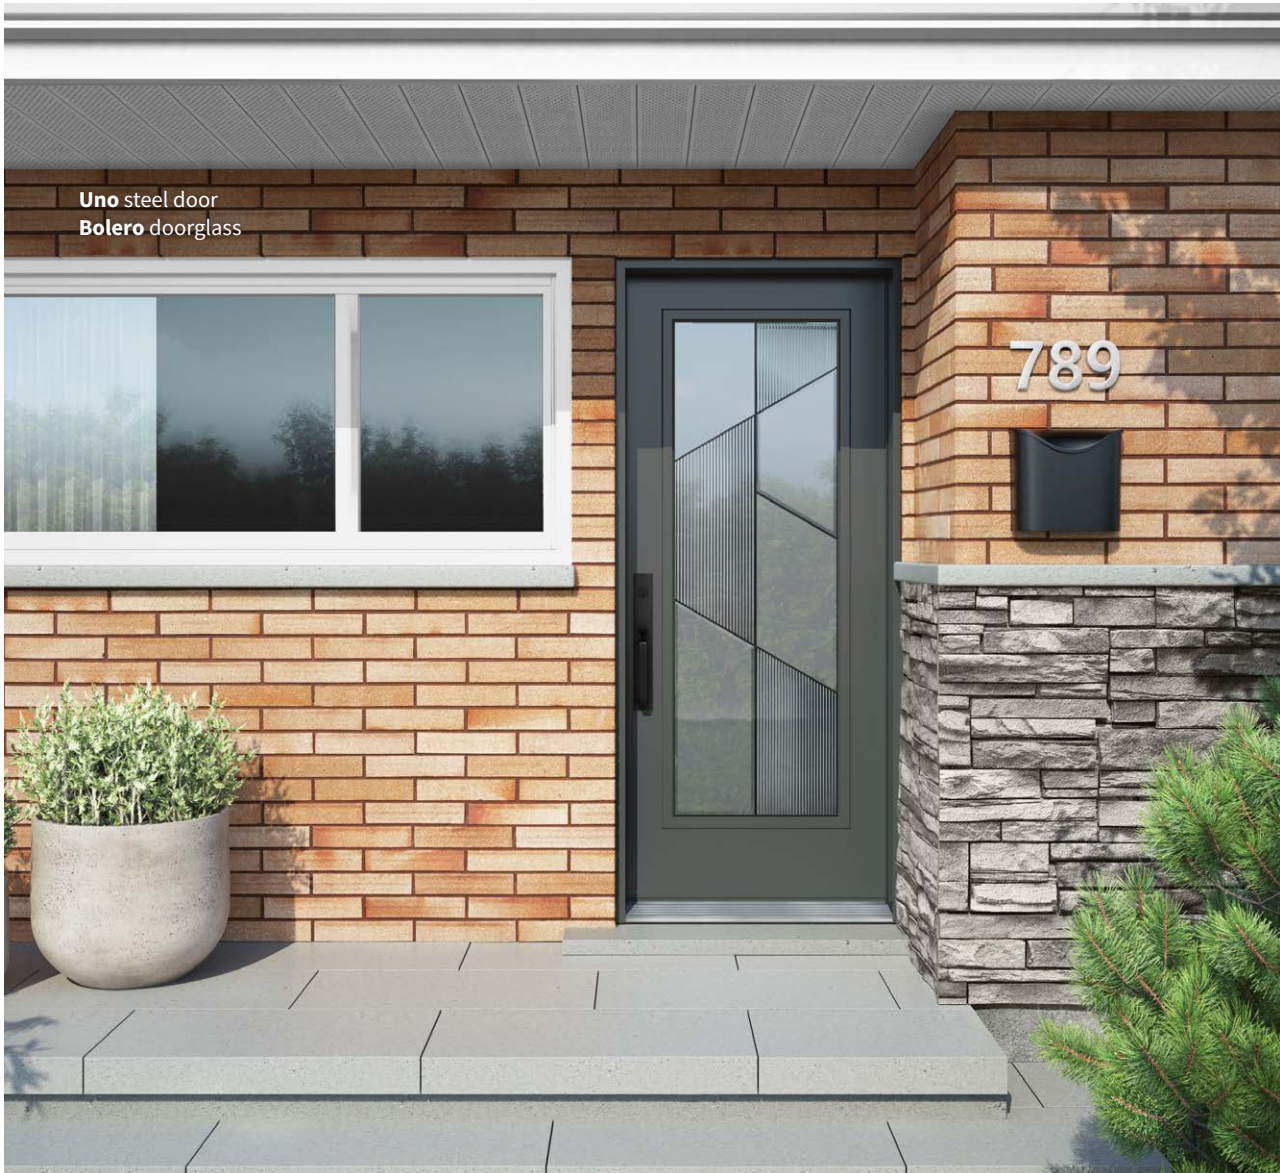

Sidelites & transoms — Sandblasted finish glass

Available in left and right hand versions (as seen from outside)

Uno steel door
Bolero doorglass

Bolero

22"×64"

22"×48"

Coloring — ● Patina

Textures — 1 Screen glass, 2 Wide Reed glass,
3 Beveled satin glass