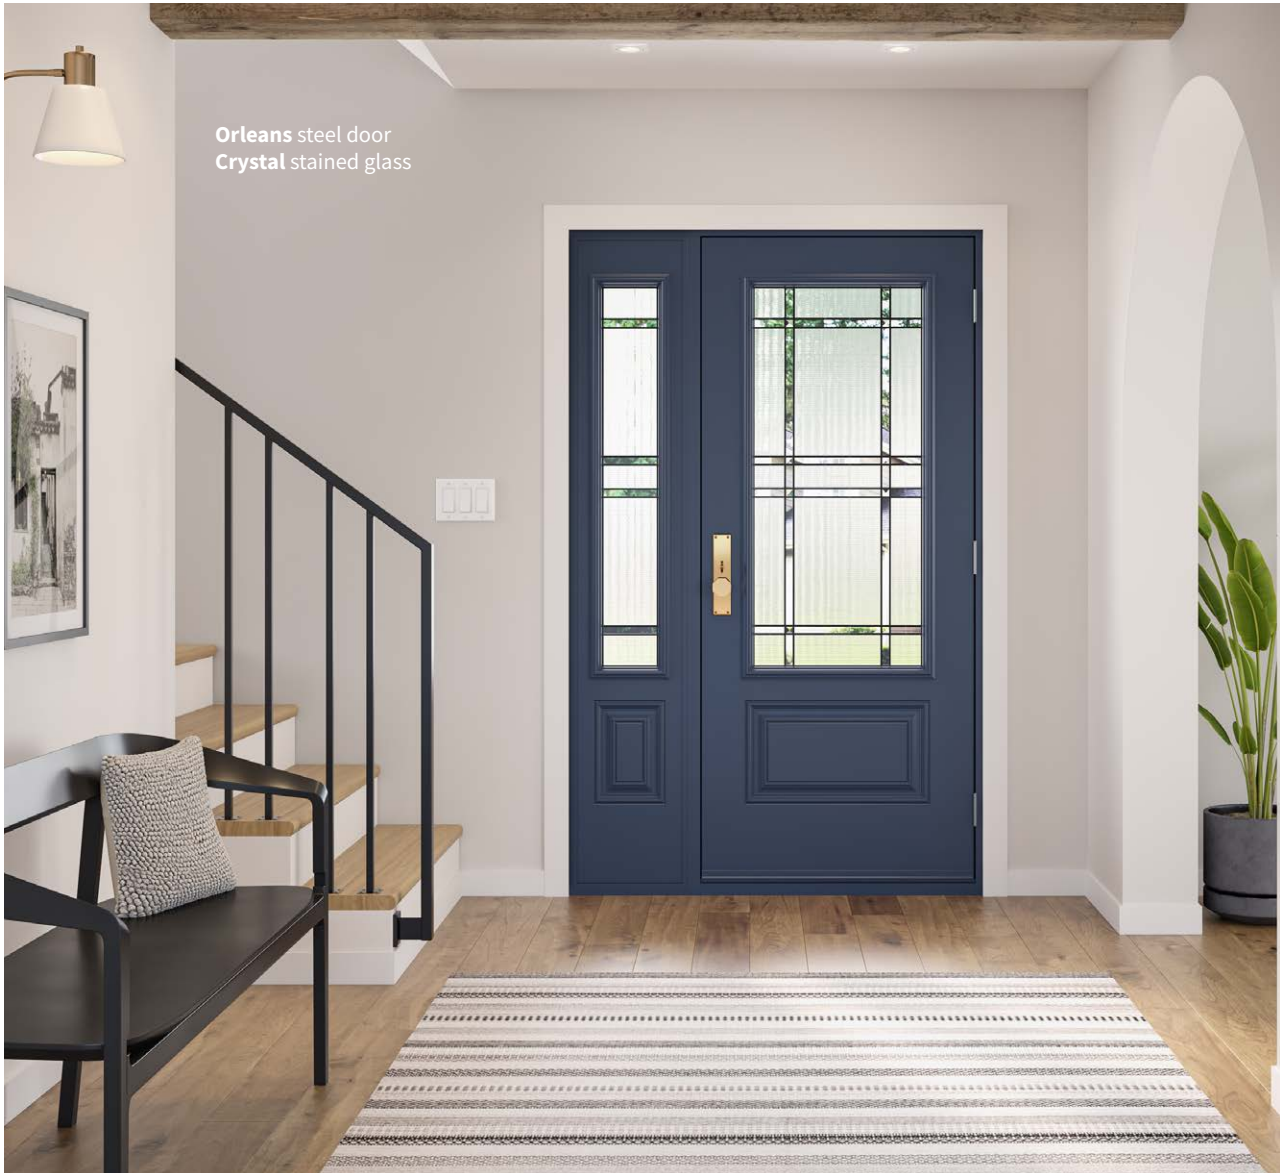

22"×36" / 8"×36"

Other sizes available — 22"×17", 22"×14⁵/₁₆", 8"×80"

1

2

3/5

MODERATE PRIVACY

Textures — 1 Sandblasted finish ink, 2 Clear glass

Sidelites & transoms — Sandblasted finish glass