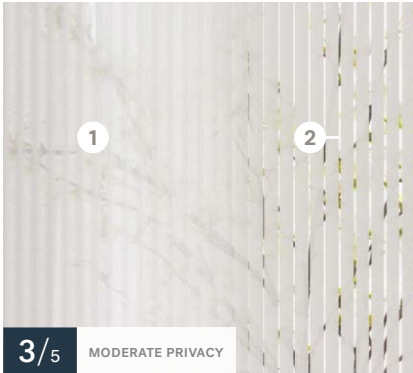

Textures — 1 Sandblasted finish ink, 2 Clear glass

Sidelites & transoms — Sandblasted finish glass