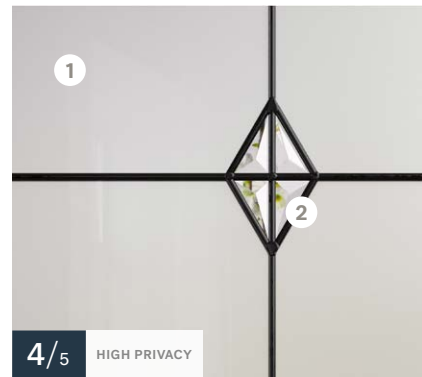

Sidelites & transoms — Screen glass

Uno steel door
Luxe stained glass

Luxe

22"×64" / 7"×64"

22"×48" / 8"×48"

22"×36" / 8"×36"

Other sizes available — 22"×17", 22"×14⁵/₁₆"

Coming — ● Zinc ● Patina

Textures — 1 Satin finish glass, 2 Beveled clear glass

Available in custom sizes

Sidelites & transoms — Satin finish glass

Soho 2,4 m | 8-ft steel door
Balance doorglass

Balance

22"×80"

22"×64" / 7"×64"

22"×48" / 8"×48"