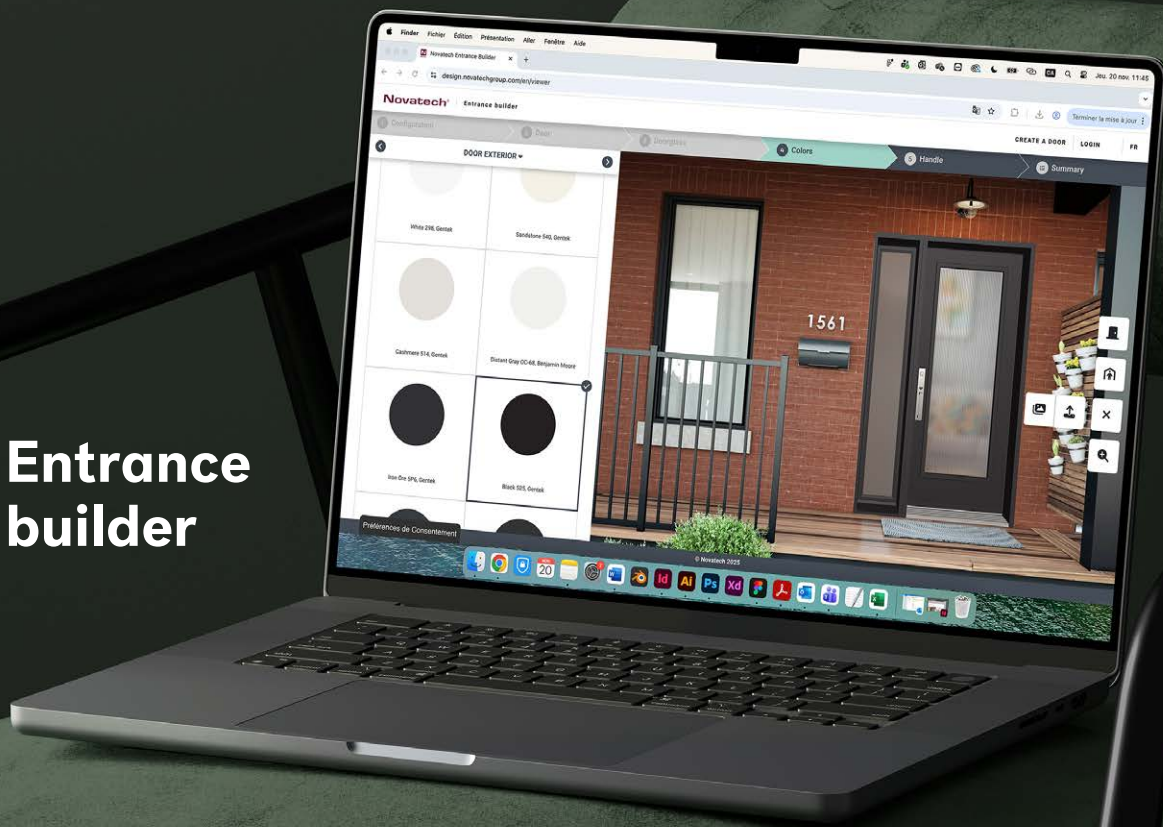

Novatech®

Solstice tinted glass NEW SIZES

p.22

Style Guide

Entry Doors
2026 Collection

Entrance builder

Create your door!

In a few simple steps, visualize the products of your choice. Upload a photo of your home, add your favourite entry door configurations, and see if your chosen door and doorglass are a good fit for your home.