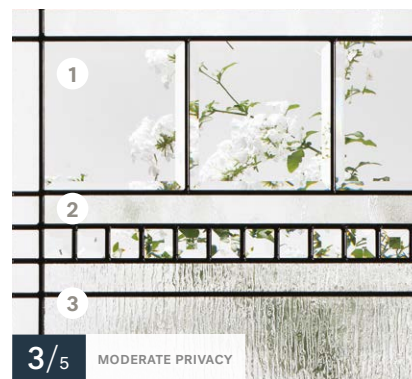

22"×14⁷/₁₆" / 7"×64"

 Other sizes available — 22"×64", 22"×17", 22"×9"

Caming — ● Zinc ● Patina

 Textures — 1 Beveled clear glass, 2 Chinchilla glass, 3 Diamond glass

 Available in custom sizes

 Sidelites & transoms — Chinchilla glass

Orleans steel door
Chanelle stained glass

Chanelle

22"×48" / 8"×48"

22"×36" / 8"×36"

22"×14⁷/₁₆"

Other sizes available — 22"×64", 22"×17"

Caming — ● Patina

Textures — 1 Beveled clear glass, 2 Chinchilla glass, 3 Niagara glass

Available in custom sizes

Sidelites & transoms — Niagara glass

Orleans steel door
Mistral stained glass

Mistral

22"×64" / 7"×64"

22"×48" / 8"×48"

22"×36"

Other sizes available — 22"×17", 22"×14¹/₁₆", 8"×36"