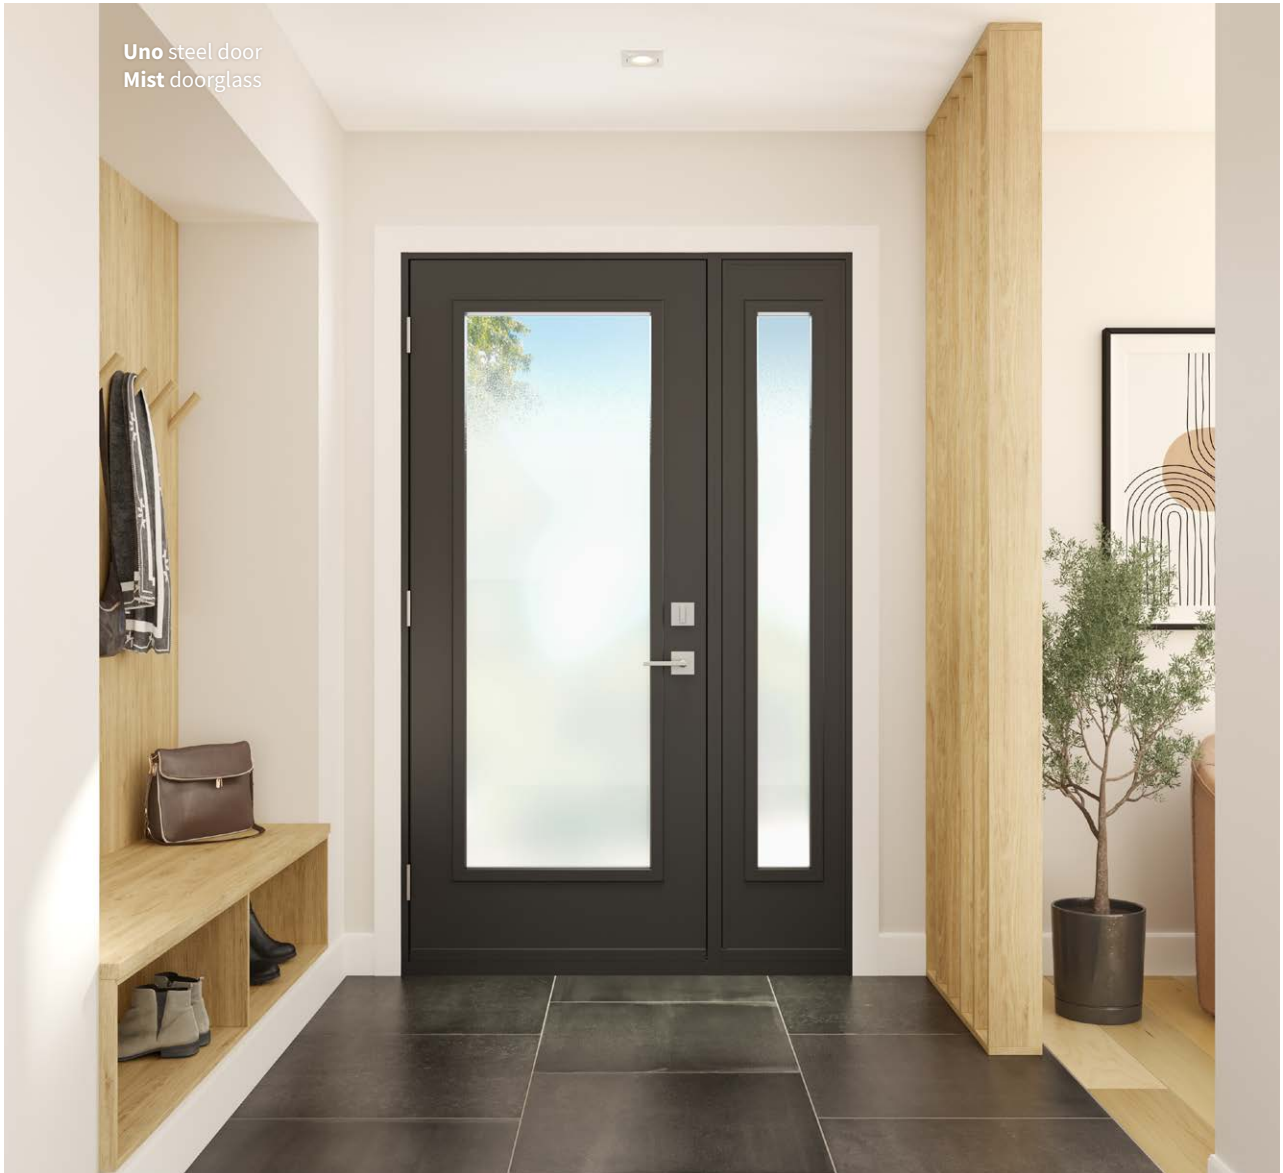

Uno steel door
Mist doorglass

Mist

22"×64" / 7"×64"