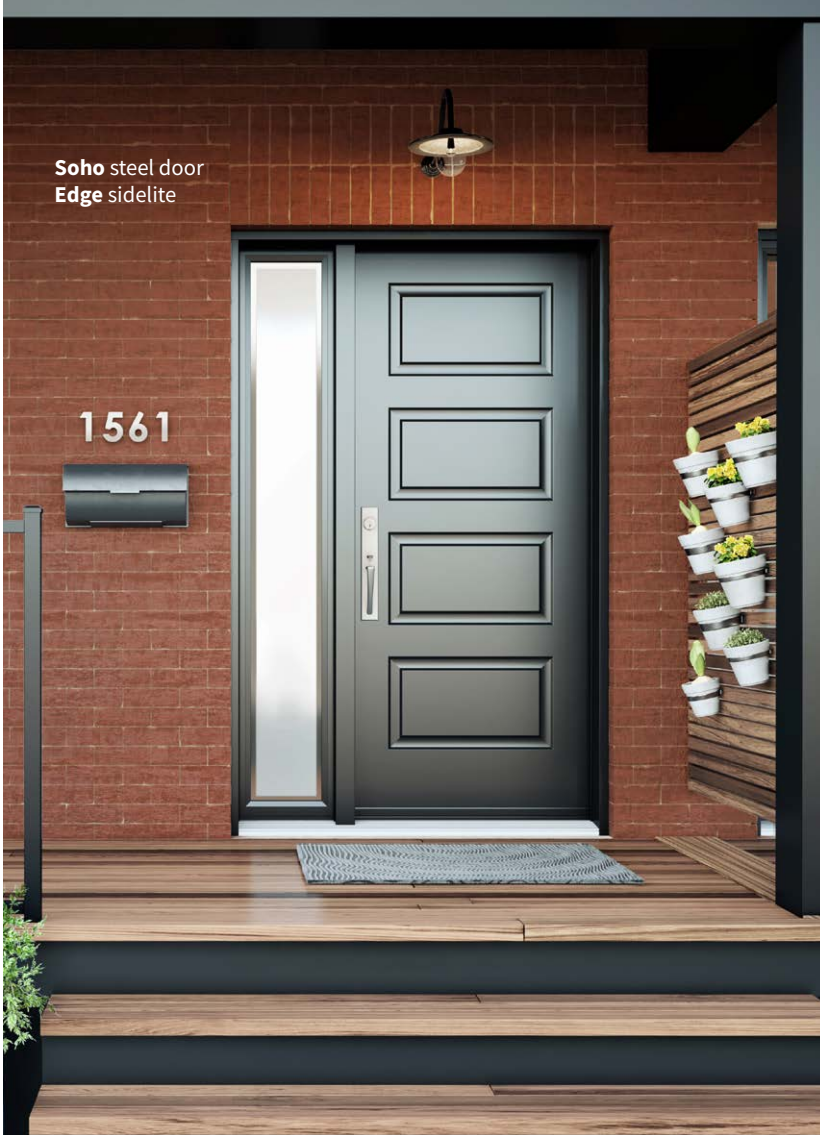

CLASSIC STYLE

Orleans 2,4 m | 8-ft steel door
Crystal stained glass p.48

Soho steel door
Edge sidelite

Victoria steel door
Winchester stained glass p.51

2.4 m | 8-ft (95 in)
height door available.

Shaker collection