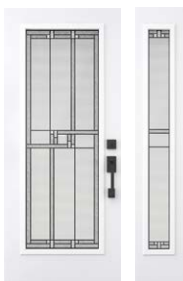

Rubik

22"×64" / 7"×64"