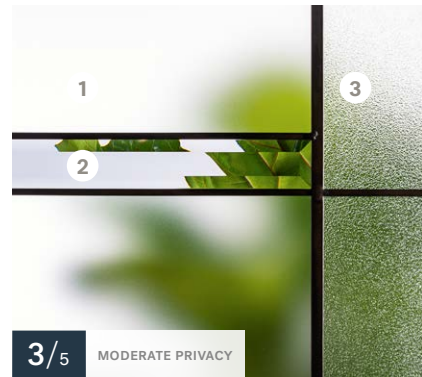

Belmont

22"×64" / 7"×64"

22"×48" / 8"×48"

Caming — ● Flat patina

Textures — 1 Satin finish glass, 2 Beveled gray glass, 3 Pinhead glass

Available in custom sizes

Sidelites & transoms — Satin finish glass

Uno steel door
Kira doorglass