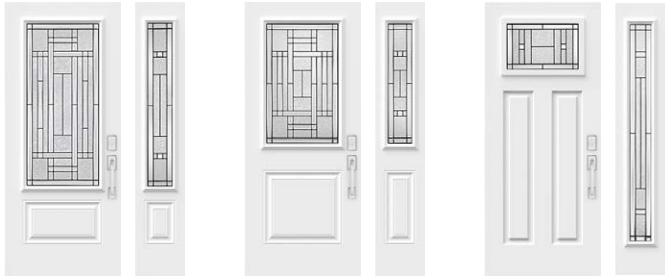

Attraction

22"×48" / 8"×48"

22"×36" / 8"×36"

22"×14 7/16" / 7"×64"

Other sizes available — 22"×64", 22"×17"

● Patina