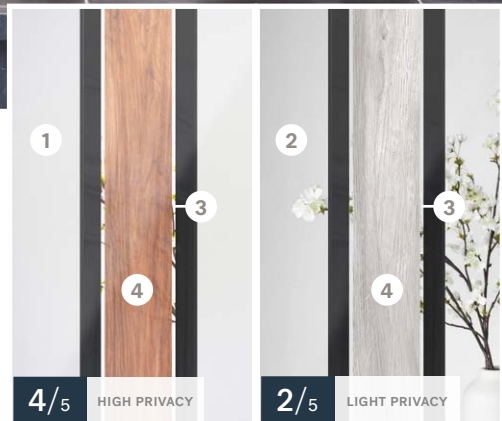

Walnut

Clear or sandblasted finish ink
In the picture: Sandblasted finish ink

Aspen

Clear or sandblasted finish ink
In the picture: Clear glass

Textures — 1 Sandblasted finish ink, 2 Clear glass,
3 Clear lines, 4 Ceramic ink

Sidelites & transoms — Sandblasted finish or clear glass