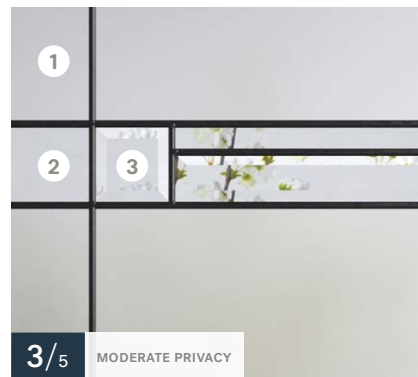

22"×64" / 7"×64"

22"×48" / 8"×48"

22"×36" / 8"×36"

Other sizes available — 22"×14⁷/₁₆"

Caming — ● Patina

Textures — **1** Satin finish glass,
2 Clear glass, **3** Beveled clear glass

Available in custom sizes