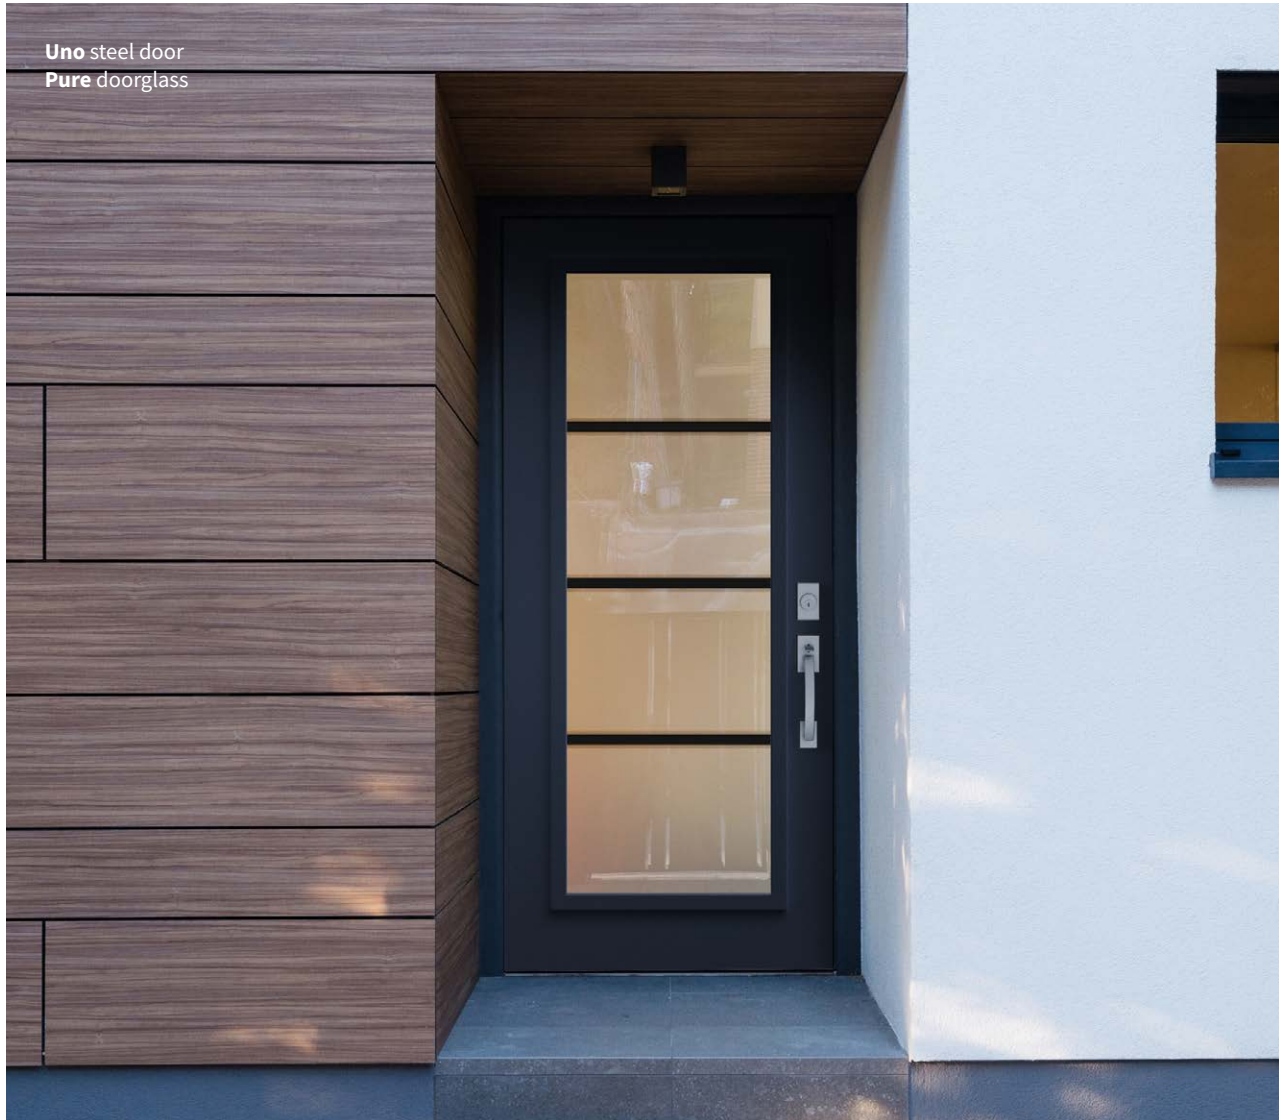

Pure

NEW

Other sizes available — 20"×64", 8"×80"

Textures — **1** Sandblasted finish ink, **2** Black ink lines, **3** Clear glass

Sidelites & transoms — Sandblasted finish glass