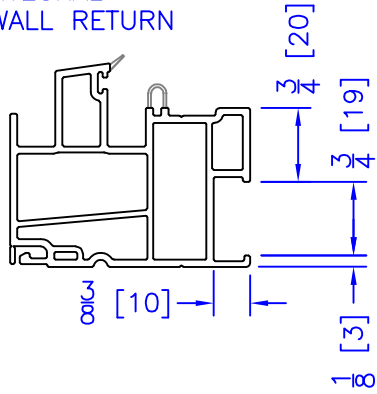

3/4" INTEGRAL DRYWALL RETURN

JAMB EXTENSION PVC

1/2" DRYWALL RETURN

JAMB EXTENSION WOOD

CLOSE-OUT STRIP