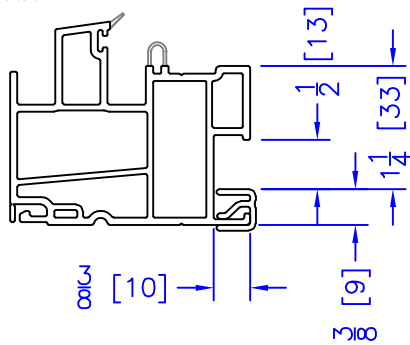

3/4" INTEGRAL DRYWALL RETURN

JAMB EXTENSION PVC

1/2" DRYWALL RETURN

JAMB EXTENSION WOOD

CLOSE-OUT STRIP