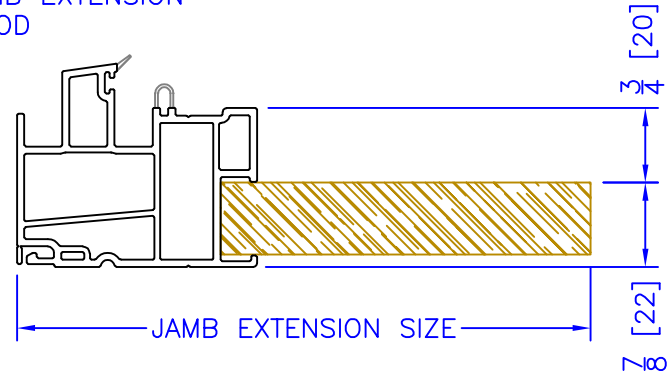

3/4" INTEGRAL DRYWALL RETURN

JAMB EXTENSION PVC

1/2" DRYWALL RETURN

JAMB EXTENSION WOOD

CLOSE-OUT STRIP