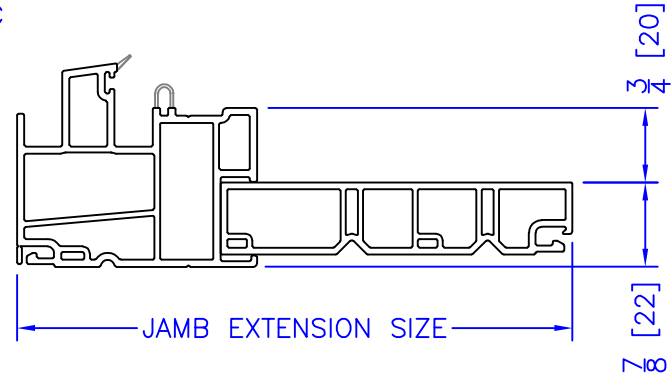

3/4" INTEGRAL DRYWALL RETURN

JAMB EXTENSION PVC

1/2" DRYWALL RETURN

JAMB EXTENSION WOOD

CLOSE-OUT STRIP