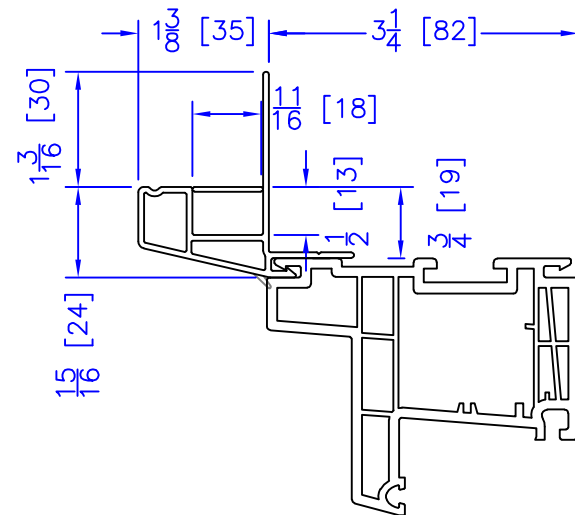

FLASHING FLANGE

7/8" BM/J-TRIM

1-1/2" BM/J-TRIM

SILL BM

2" 2-PC CONTOUR BM

2" 180 BM/J-TRIM

3-1/2" BM/J-TRIM

3-1/2" 180 BM/J-TRIM

NOTE: THE OFFSETS FOR THE OUTSWING DOORS ARE THE SAME AS SHOWN FOR THE INSWING