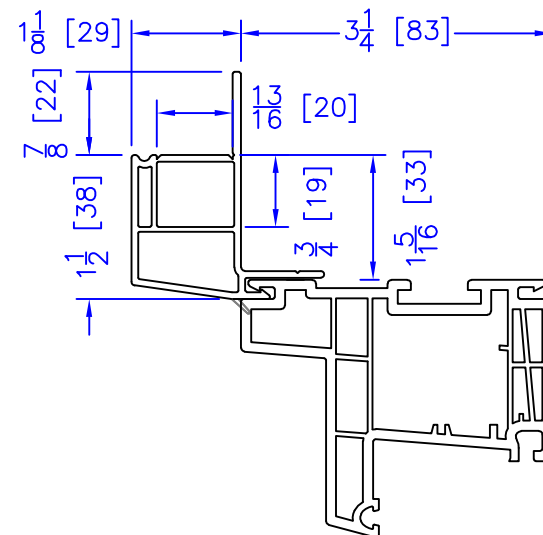

FLASHING FLANGE

7/8" BM/J-TRIM

1-1/2" BM/J-TRIM

SILL BM

2" 2-PC CONTOUR BM

2" 180 BM/J-TRIM

3-1/2" BM/J-TRIM

3-1/2" 180 BM/J-TRIM

NOTE: THE OFFSETS FOR THE OUTSWING DOORS ARE THE SAME AS SHOWN FOR THE INSWING