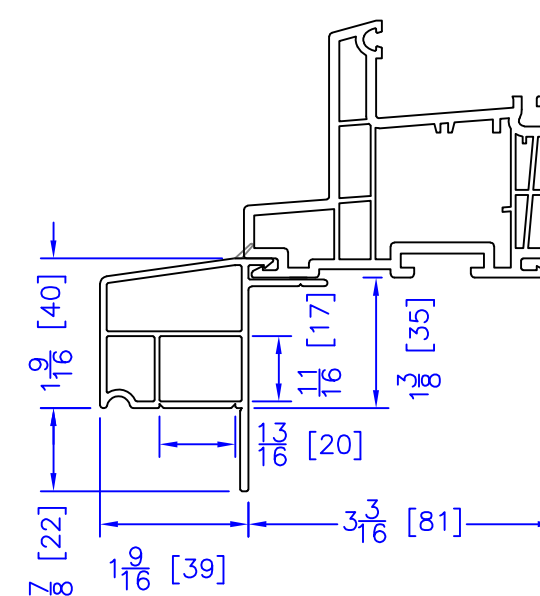

FLASHING FLANGE

7/8" BM/J-TRIM

1-1/2" BM/J-TRIM

SILL BM

2" 2-PC CONTOUR BM

2" 180 BM/J-TRIM

3-1/2" BM/J-TRIM

3-1/2" 180 BM/J-TRIM

NOTE: THE OFFSETS FOR THE OUTSWING DOORS ARE THE SAME AS SHOWN FOR THE INSWING