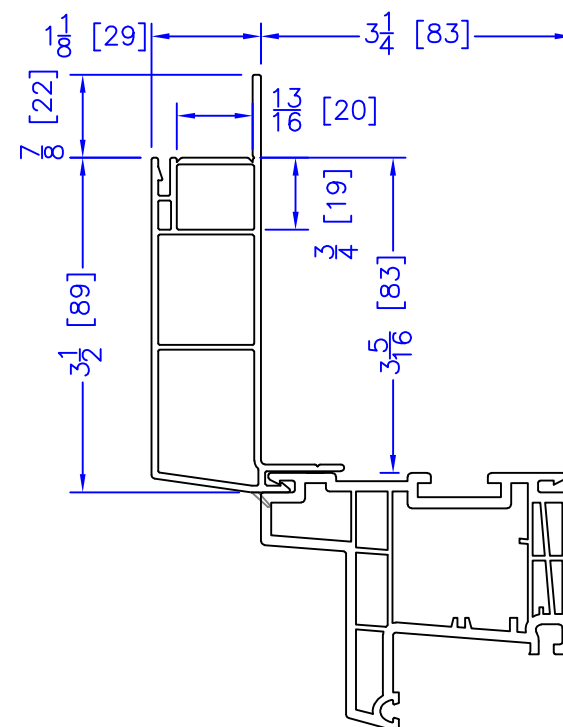

FLASHING FLANGE

7/8" BM/J-TRIM

1-1/2" BM/J-TRIM

SILL BM

2" 2-PC CONTOUR BM

2" 180 BM/J-TRIM

3-1/2" BM/J-TRIM

3-1/2" 180 BM/J-TRIM

NOTE: THE OFFSETS FOR THE OUTSWING DOORS ARE THE SAME AS SHOWN FOR THE INSWING