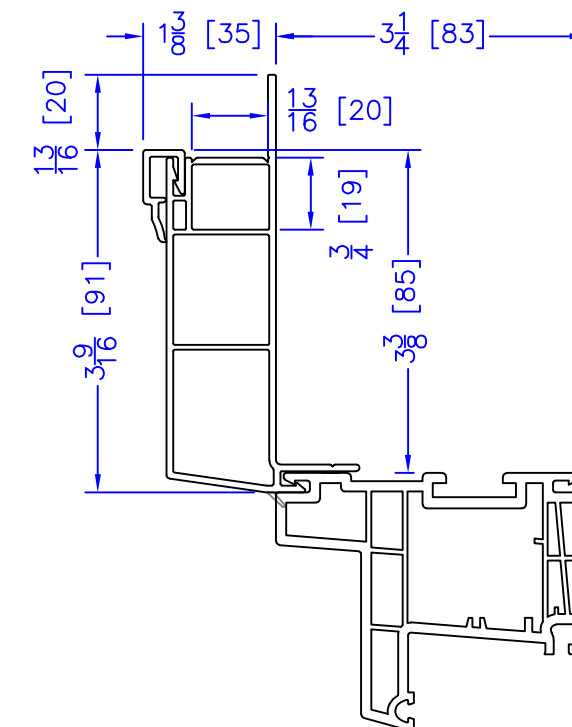

FLASHING FLANGE

7/8" BM/J-TRIM

1-1/2" BM/J-TRIM

SILL BM

2" 2-PC CONTOUR BM

2" 180 BM/J-TRIM

3-1/2" BM/J-TRIM

3-1/2" 180 BM/J-TRIM

NOTE: THE OFFSETS FOR THE OUTSWING DOORS ARE THE SAME AS SHOWN FOR THE INSWING