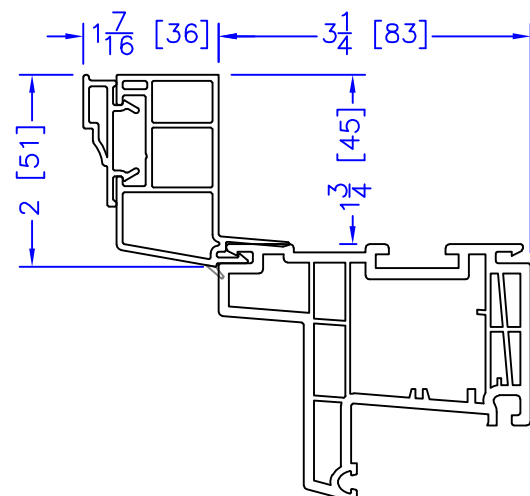

FLASHING FLANGE

7/8" BM/J-TRIM

1-1/2" BM/J-TRIM

SILL BM

2" 2-PC CONTOUR BM

2" 180 BM/J-TRIM

3-1/2" BM/J-TRIM

3-1/2" 180 BM/J-TRIM

NOTE: THE OFFSETS FOR THE OUTSWING DOORS ARE THE SAME AS SHOWN FOR THE INSWING