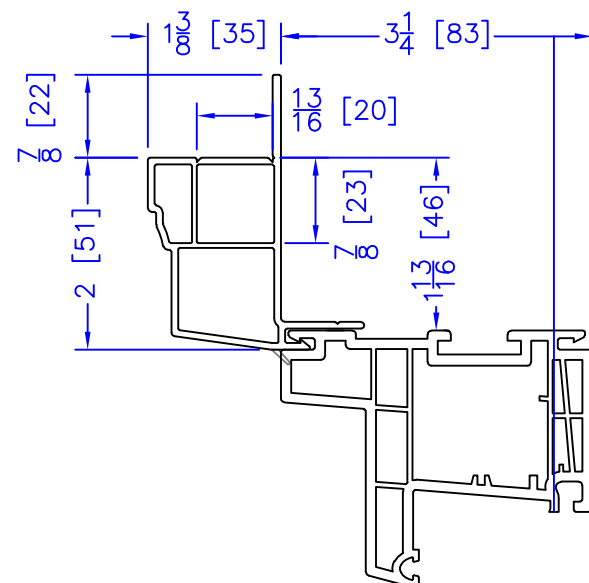

FLASHING FLANGE

7/8" BM/J-TRIM

1-1/2" BM/J-TRIM

SILL BM

2" 2-PC CONTOUR BM

2" 180 BM/J-TRIM

3-1/2" BM/J-TRIM

3-1/2" 180 BM/J-TRIM

NOTE: THE OFFSETS FOR THE OUTSWING DOORS ARE THE SAME AS SHOWN FOR THE INSWING