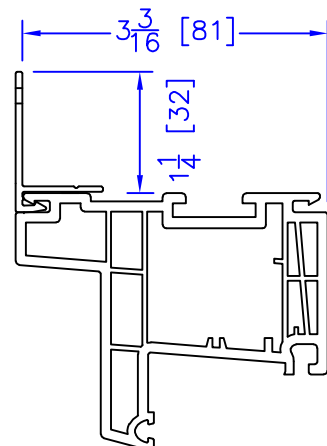

FLASHING FLANGE

7/8" BM/J-TRIM

1-1/2" BM/J-TRIM

SILL BM

2" 2-PC CONTOUR BM

2" 180 BM/J-TRIM

3-1/2" BM/J-TRIM

3-1/2" 180 BM/J-TRIM

NOTE: THE OFFSETS FOR THE OUTSWING DOORS ARE THE SAME AS SHOWN FOR THE INSWING