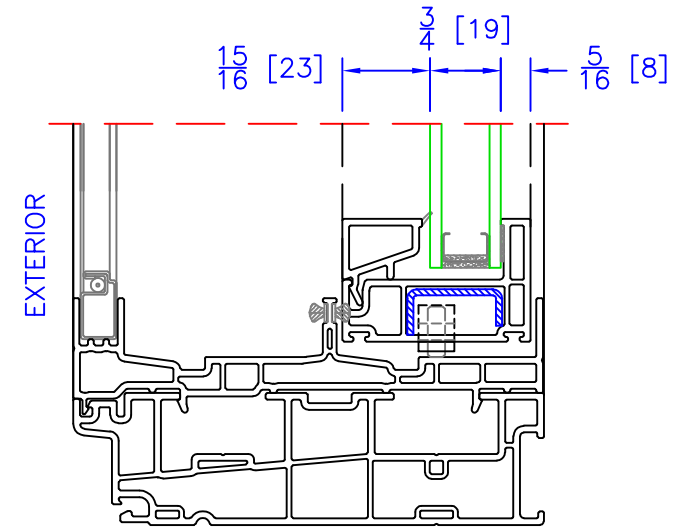

DOUBLE HUNG BOTTOM SASH
DUAL GLAZING OPTION ($\frac{3}{4}$ " OA)

FIXED DUAL GLAZING OPTION
($\frac{3}{4}$ " OA)

DOUBLE GLIDER BOTTOM SASH
DUAL GLAZING OPTION ($\frac{3}{4}$ " OA)

DOUBLE HUNG BOTTOM SASH
TRIPLE GLAZING OPTION ($1\frac{3}{8}$ " OA)

FIXED TRIPLE GLAZING OPTION
($1\frac{3}{8}$ " OA)

DOUBLE GLIDER BOTTOM SASH
TRIPLE GLAZING OPTION ($1\frac{3}{8}$ " OA)