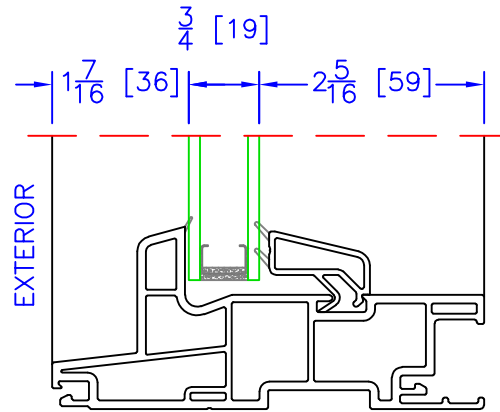

DOUBLE HUNG BOTTOM SASH
DUAL GLAZING OPTION ($\frac{3}{4}$ " OA)

FIXED DUAL GLAZING OPTION
($\frac{3}{4}$ " OA)

DOUBLE GLIDER BOTTOM SASH
DUAL GLAZING OPTION ($\frac{3}{4}$ " OA)

DOUBLE HUNG BOTTOM SASH
TRIPLE GLAZING OPTION ($1\frac{3}{8}$ " OA)

FIXED TRIPLE GLAZING OPTION
($1\frac{3}{8}$ " OA)

DOUBLE GLIDER BOTTOM SASH
TRIPLE GLAZING OPTION ($1\frac{3}{8}$ " OA)