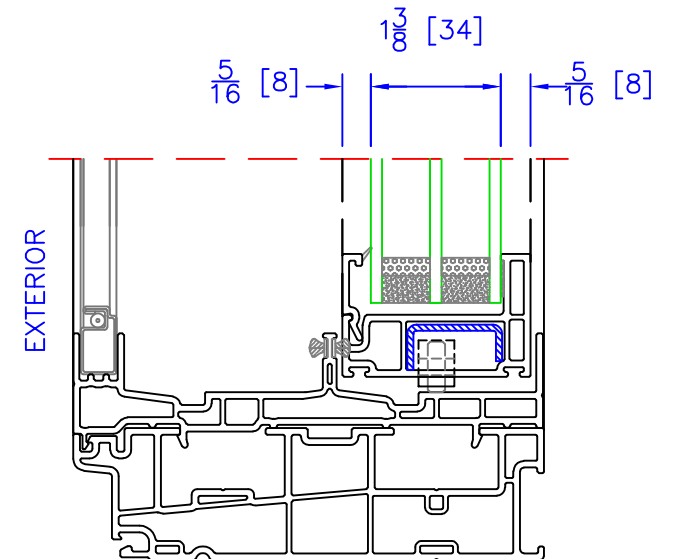

DOUBLE HUNG BOTTOM SASH
DUAL GLAZING OPTION ($\frac{3}{4}$ " OA)

FIXED DUAL GLAZING OPTION
($\frac{3}{4}$ " OA)

DOUBLE GLIDER BOTTOM SASH
DUAL GLAZING OPTION ($\frac{3}{4}$ " OA)

DOUBLE HUNG BOTTOM SASH
TRIPLE GLAZING OPTION ($1\frac{3}{8}$ " OA)

FIXED TRIPLE GLAZING OPTION
($1\frac{3}{8}$ " OA)

DOUBLE GLIDER BOTTOM SASH
TRIPLE GLAZING OPTION ($1\frac{3}{8}$ " OA)