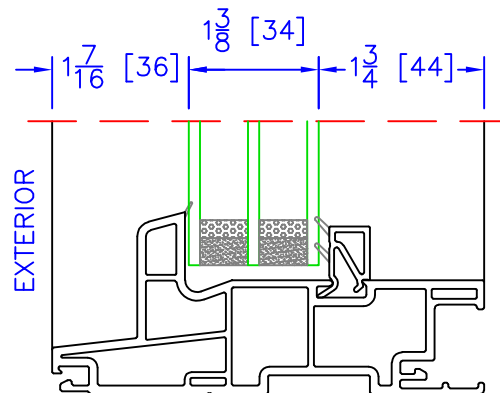

DOUBLE HUNG BOTTOM SASH
DUAL GLAZING OPTION ($\frac{3}{4}$ " OA)

FIXED DUAL GLAZING OPTION
($\frac{3}{4}$ " OA)

DOUBLE GLIDER BOTTOM SASH
DUAL GLAZING OPTION ($\frac{3}{4}$ " OA)

DOUBLE HUNG BOTTOM SASH
TRIPLE GLAZING OPTION ($1\frac{3}{8}$ " OA)

FIXED TRIPLE GLAZING OPTION
($1\frac{3}{8}$ " OA)

DOUBLE GLIDER BOTTOM SASH
TRIPLE GLAZING OPTION ($1\frac{3}{8}$ " OA)