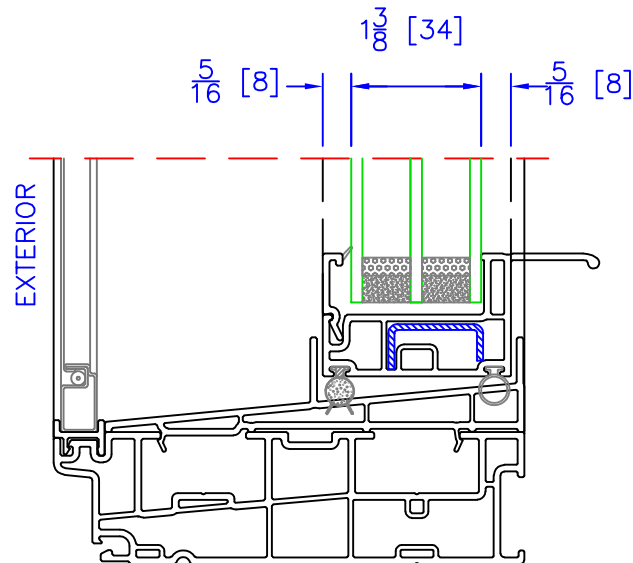

DOUBLE HUNG BOTTOM SASH
DUAL GLAZING OPTION ($\frac{3}{4}$ " OA)

FIXED DUAL GLAZING OPTION
($\frac{3}{4}$ " OA)

DOUBLE GLIDER BOTTOM SASH
DUAL GLAZING OPTION ($\frac{3}{4}$ " OA)

DOUBLE HUNG BOTTOM SASH
TRIPLE GLAZING OPTION ($1\frac{3}{8}$ " OA)

FIXED TRIPLE GLAZING OPTION
($1\frac{3}{8}$ " OA)

DOUBLE GLIDER BOTTOM SASH
TRIPLE GLAZING OPTION ($1\frac{3}{8}$ " OA)