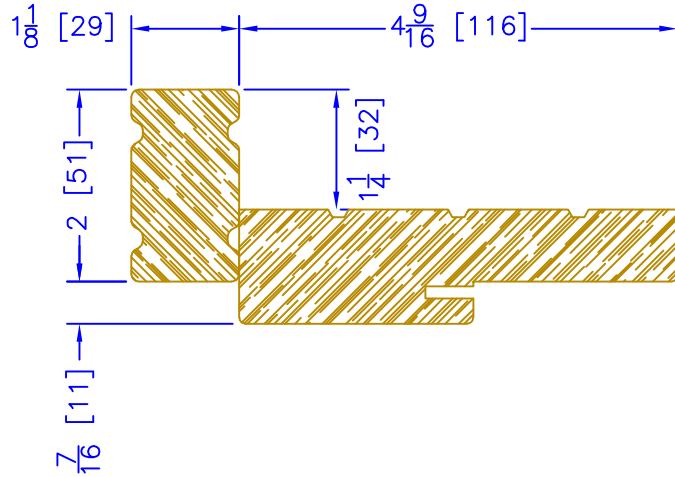

INSWING EXTERIOR OPTION

2" WOOD DOOR BM  
(AVAILABLE w/ STORM DOOR PREP)  
(N/A w/ SHAPES)

OUTSWING EXTERIOR OPTION

2" WOOD DOOR BM  
(N/A w/ SHAPES)

OUTSWING EXTERIOR OPTION

2" WOOD DOOR BM  
w/ SPRING LOADED HINGES  
(N/A w/ SHAPES)

ADD 2" TO FRAME DEPTH FOR 6 5/8" FRAMES  
ALL OTHER OFFSETS ARE THE SAME FOR  
THE 6 3/8" FRAMES