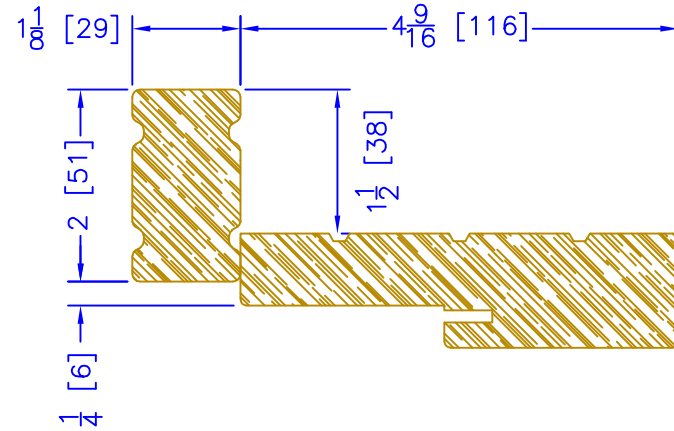

INSWING EXTERIOR OPTION

2" WOOD DOOR BM  
(AVAILABLE w/ STORM DOOR PREP)  
(N/A w/ SHAPES)

OUTSWING EXTERIOR OPTION

2" WOOD DOOR BM  
(N/A w/ SHAPES)

OUTSWING EXTERIOR OPTION

2" WOOD DOOR BM  
w/ SPRING LOADED HINGES  
(N/A w/ SHAPES)

ADD 2" TO FRAME DEPTH FOR 6 5/8" FRAMES  
ALL OTHER OFFSETS ARE THE SAME FOR  
THE 6 3/8" FRAMES