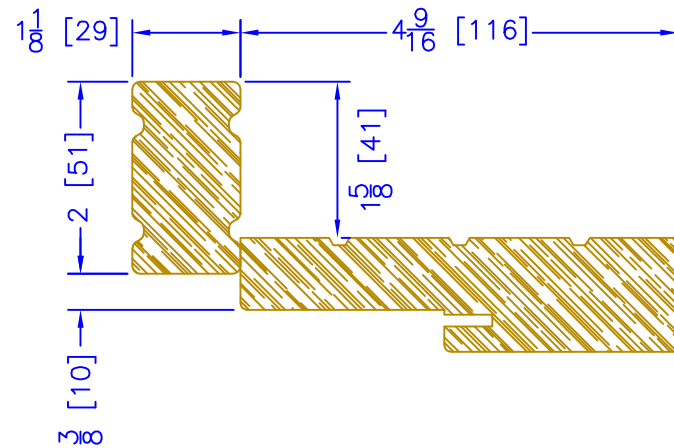

INSWING EXTERIOR OPTION

2" WOOD DOOR BM  
(AVAILABLE w/ STORM DOOR PREP)  
(N/A w/ SHAPES)

OUTSWING EXTERIOR OPTION

2" WOOD DOOR BM  
(N/A w/ SHAPES)

OUTSWING EXTERIOR OPTION

2" WOOD DOOR BM  
w/ SPRING LOADED HINGES  
(N/A w/ SHAPES)

ADD 2" TO FRAME DEPTH FOR 6 5/8" FRAMES  
ALL OTHER OFFSETS ARE THE SAME FOR  
THE 6 3/8" FRAMES