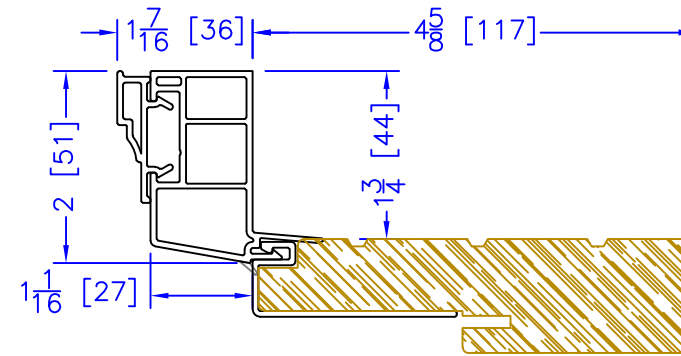

FLASHING FLANGE

7/8" BM/J-TRIM

2" 2-PC CONTOUR BM

1-1/2" EXTENDED BM/J-TRIM

1-1/2" BM/J-TRIM

2" 180 BM/J-TRIM

3-1/2" BM/J-TRIM

3-1/2" 180 BM/J-TRIM

FLUSH EXTENSION
(OFFERED WITH AND WITHOUT NAILING FIN)

ADD 2" TO FRAME DEPTH FOR 6 3/8" FRAMES
ALL OTHER OFFSETS ARE THE SAME FOR THE 6 3/8" FRAMES