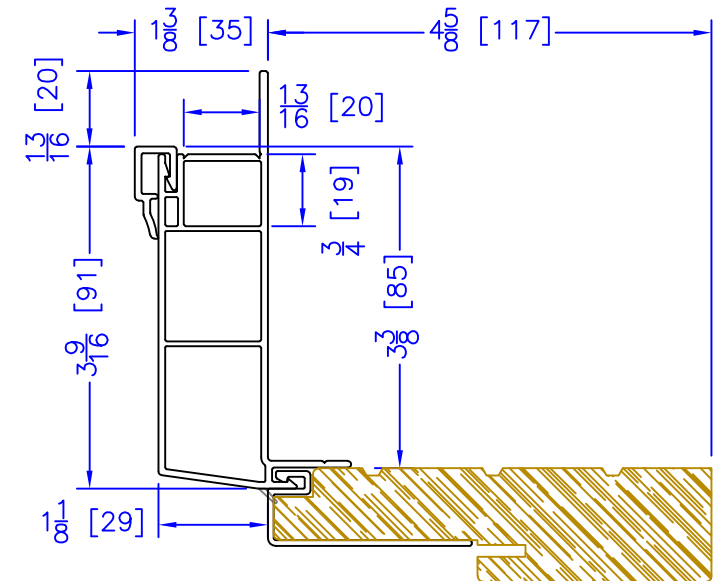

FLASHING FLANGE

7/8" BM/J-TRIM

2" 2-PC CONTOUR BM

1-1/2" EXTENDED BM/J-TRIM

1-1/2" BM/J-TRIM

2" 180 BM/J-TRIM

3-1/2" BM/J-TRIM

3-1/2" 180 BM/J-TRIM

FLUSH EXTENSION
(OFFERED WITH AND WITHOUT NAILING FIN)

ADD 2" TO FRAME DEPTH FOR 6 3/8" FRAMES
ALL OTHER OFFSETS ARE THE SAME FOR THE 6 3/8" FRAMES