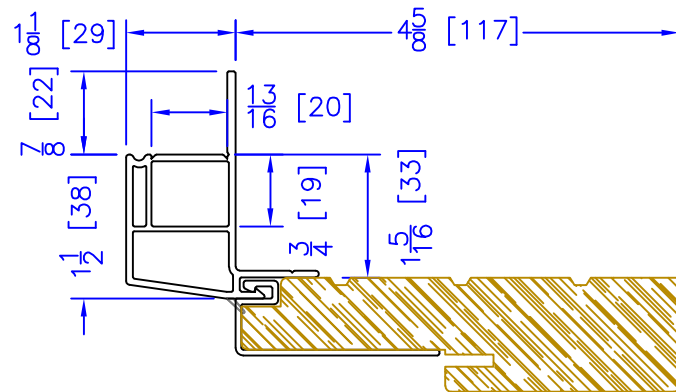

FLASHING FLANGE

7/8" BM/J-TRIM

2" 2-PC CONTOUR BM

1-1/2" EXTENDED BM/J-TRIM

1-1/2" BM/J-TRIM

2" 180 BM/J-TRIM

3-1/2" BM/J-TRIM

3-1/2" 180 BM/J-TRIM

FLUSH EXTENSION
(OFFERED WITH AND WITHOUT NAILING FIN)

ADD 2" TO FRAME DEPTH FOR 6 3/8" FRAMES
ALL OTHER OFFSETS ARE THE SAME FOR THE 6 3/8" FRAMES