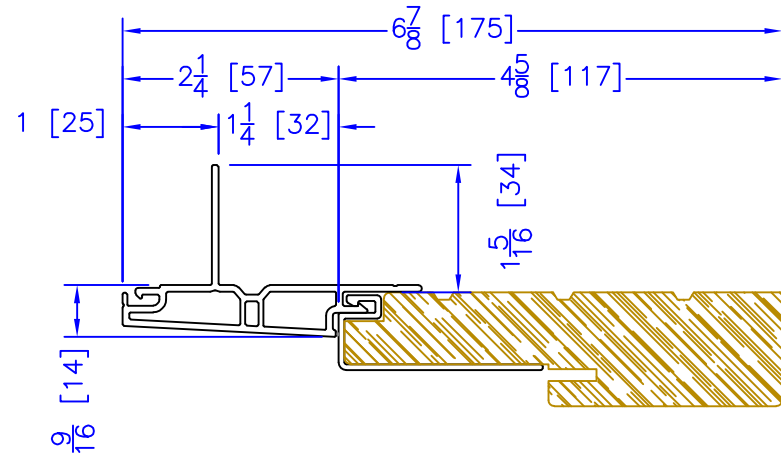

FLASHING FLANGE

7/8" BM/J-TRIM

2" 2-PC CONTOUR BM

1-1/2" EXTENDED BM/J-TRIM

1-1/2" BM/J-TRIM

2" 180 BM/J-TRIM

3-1/2" BM/J-TRIM

3-1/2" 180 BM/J-TRIM

FLUSH EXTENSION
(OFFERED WITH AND WITHOUT NAILING FIN)

ADD 2" TO FRAME DEPTH FOR 6 3/8" FRAMES
ALL OTHER OFFSETS ARE THE SAME FOR THE 6 3/8" FRAMES