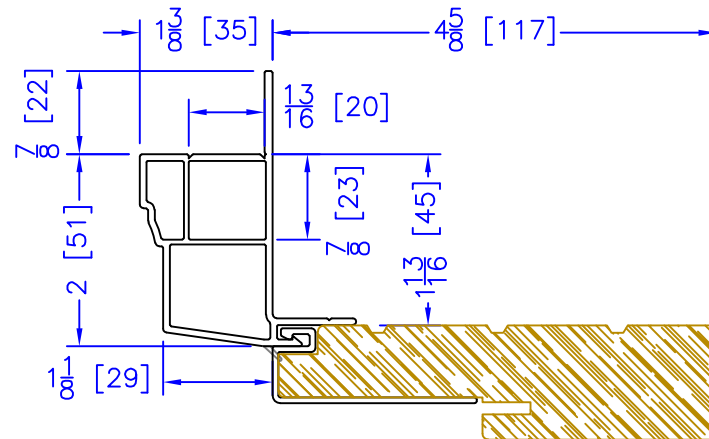

FLASHING FLANGE

7/8" BM/J-TRIM

2" 2-PC CONTOUR BM

1-1/2" EXTENDED BM/J-TRIM

1-1/2" BM/J-TRIM

2" 180 BM/J-TRIM

3-1/2" BM/J-TRIM

3-1/2" 180 BM/J-TRIM

FLUSH EXTENSION
(OFFERED WITH AND WITHOUT NAILING FIN)

ADD 2" TO FRAME DEPTH FOR 6 3/8" FRAMES
ALL OTHER OFFSETS ARE THE SAME FOR THE 6 3/8" FRAMES