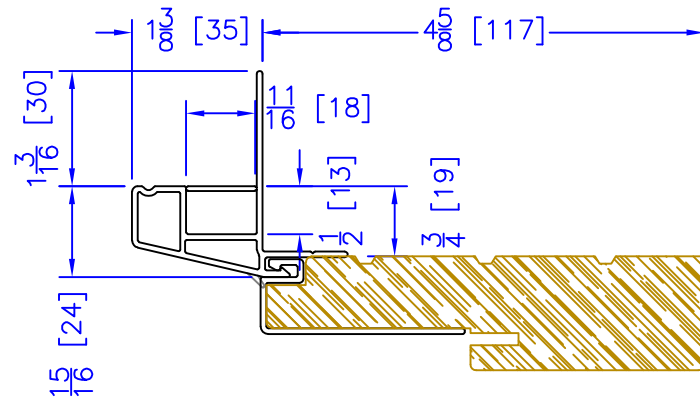

FLASHING FLANGE

7/8" BM/J-TRIM

2" 2-PC CONTOUR BM

1-1/2" EXTENDED BM/J-TRIM

1-1/2" BM/J-TRIM

2" 180 BM/J-TRIM

3-1/2" BM/J-TRIM

3-1/2" 180 BM/J-TRIM

FLUSH EXTENSION
(OFFERED WITH AND WITHOUT NAILING FIN)

ADD 2" TO FRAME DEPTH FOR 6 3/8" FRAMES
ALL OTHER OFFSETS ARE THE SAME FOR THE 6 3/8" FRAMES