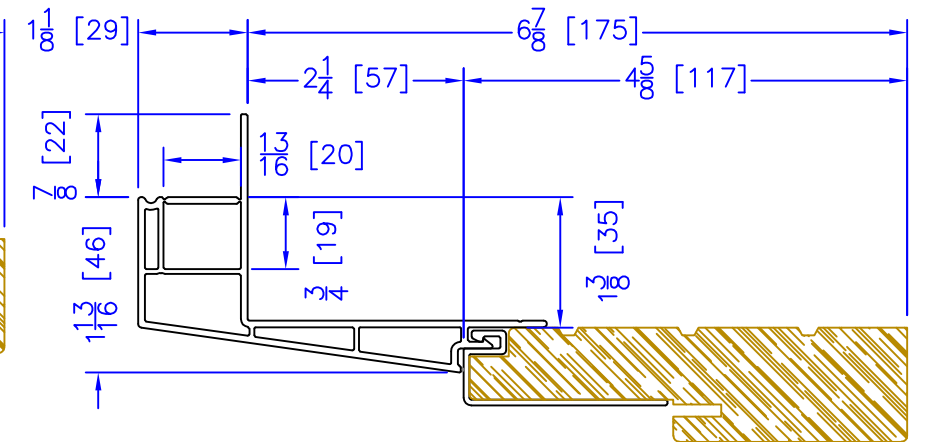

FLASHING FLANGE

7/8" BM/J-TRIM

2" 2-PC CONTOUR BM

1-1/2" EXTENDED BM/J-TRIM

1-1/2" BM/J-TRIM

2" 180 BM/J-TRIM

3-1/2" BM/J-TRIM

3-1/2" 180 BM/J-TRIM

FLUSH EXTENSION
(OFFERED WITH AND WITHOUT NAILING FIN)

ADD 2" TO FRAME DEPTH FOR 6 3/8" FRAMES
ALL OTHER OFFSETS ARE THE SAME FOR THE 6 3/8" FRAMES