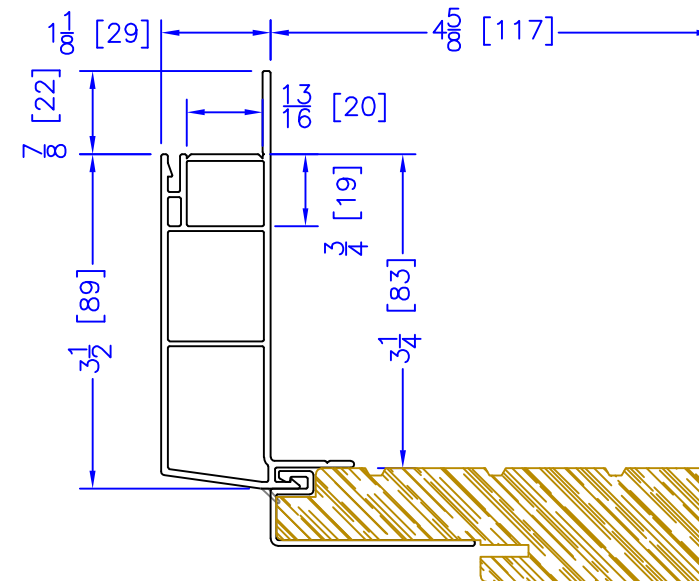

FLASHING FLANGE

7/8" BM/J-TRIM

2" 2-PC CONTOUR BM

1-1/2" EXTENDED BM/J-TRIM

1-1/2" BM/J-TRIM

2" 180 BM/J-TRIM

3-1/2" BM/J-TRIM

3-1/2" 180 BM/J-TRIM

FLUSH EXTENSION
(OFFERED WITH AND WITHOUT NAILING FIN)

ADD 2" TO FRAME DEPTH FOR 6 3/8" FRAMES
ALL OTHER OFFSETS ARE THE SAME FOR THE 6 3/8" FRAMES