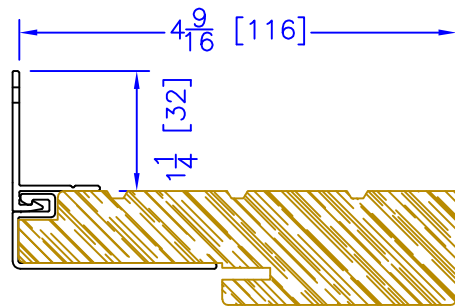

FLASHING FLANGE

7/8" BM/J-TRIM

2" 2-PC CONTOUR BM

1-1/2" EXTENDED BM/J-TRIM

1-1/2" BM/J-TRIM

2" 180 BM/J-TRIM

3-1/2" BM/J-TRIM

3-1/2" 180 BM/J-TRIM

FLUSH EXTENSION
(OFFERED WITH AND WITHOUT NAILING FIN)

ADD 2" TO FRAME DEPTH FOR 6 3/8" FRAMES
ALL OTHER OFFSETS ARE THE SAME FOR THE 6 3/8" FRAMES