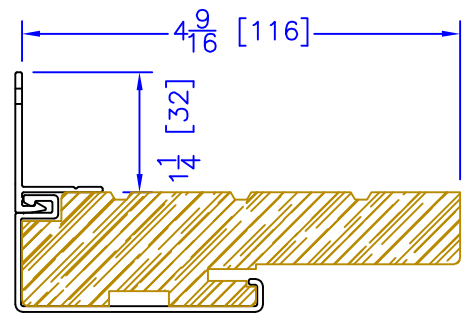

FLASHING FLANGE

7/8" BM/J-TRIM

2" 2-PC DOOR BM
(AVAILABLE w/ STORM DOOR PREP)
(N/A w/ SHAPES)

2" VINYL DOOR BM
(AVAILABLE w/ STORM DOOR PREP)
(N/A w/ SHAPES)

1-1/2" BM/J-TRIM

2" 180 BM/J-TRIM

3-1/2" BM/J-TRIM

3-1/2" 180 BM/J-TRIM

1-1/2" EXTENDED BM/J-TRIM

FLUSH EXTENSION
(OFFERED WITH AND WITHOUT NAILING FIN)

ADD 2" TO FRAME DEPTH FOR 6 5/8" FRAMES
ADD 2 5/8" TO FRAME DEPTH FOR 7 1/4" FRAMES
ALL OTHER OFFSETS ARE THE SAME FOR THE 6 5/8" & 7 1/4" FRAMES