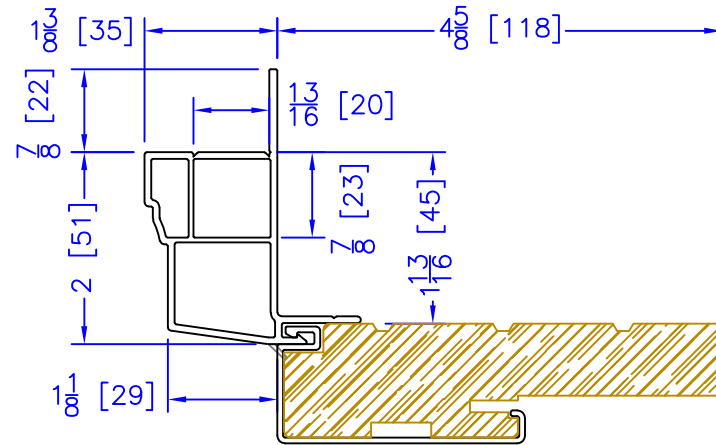

FLASHING FLANGE

7/8" BM/J-TRIM

2" 2-PC DOOR BM
(AVAILABLE w/ STORM DOOR PREP)
(N/A w/ SHAPES)

2" VINYL DOOR BM
(AVAILABLE w/ STORM DOOR PREP)
(N/A w/ SHAPES)

1-1/2" BM/J-TRIM

2" 180 BM/J-TRIM

3-1/2" BM/J-TRIM

3-1/2" 180 BM/J-TRIM

1-1/2" EXTENDED BM/J-TRIM

FLUSH EXTENSION
(OFFERED WITH AND WITHOUT NAILING FIN)

ADD 2" TO FRAME DEPTH FOR 6 5/8" FRAMES
ADD 2 5/8" TO FRAME DEPTH FOR 7 1/4" FRAMES
ALL OTHER OFFSETS ARE THE SAME FOR THE 6 5/8" & 7 1/4" FRAMES