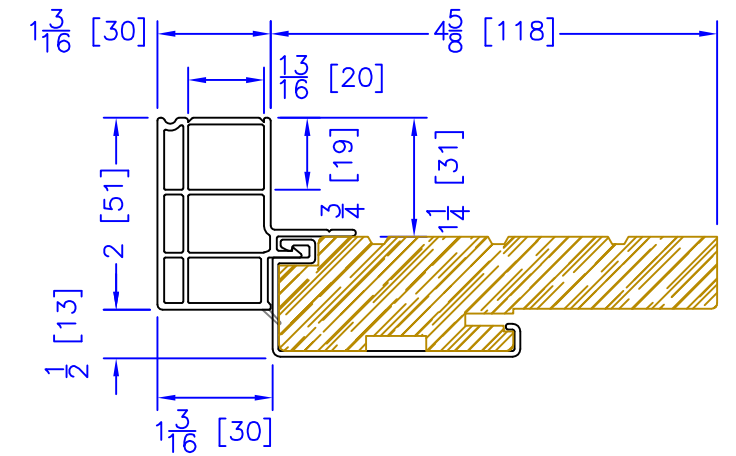

FLASHING FLANGE

7/8" BM/J-TRIM

2" 2-PC DOOR BM
(AVAILABLE w/ STORM DOOR PREP)
(N/A w/ SHAPES)

2" VINYL DOOR BM
(AVAILABLE w/ STORM DOOR PREP)
(N/A w/ SHAPES)

1-1/2" BM/J-TRIM

2" 180 BM/J-TRIM

3-1/2" BM/J-TRIM

3-1/2" 180 BM/J-TRIM

1-1/2" EXTENDED BM/J-TRIM

FLUSH EXTENSION
(OFFERED WITH AND WITHOUT NAILING FIN)

ADD 2" TO FRAME DEPTH FOR 6 5/8" FRAMES
ADD 2 5/8" TO FRAME DEPTH FOR 7 1/4" FRAMES
ALL OTHER OFFSETS ARE THE SAME FOR THE 6 5/8" & 7 1/4" FRAMES