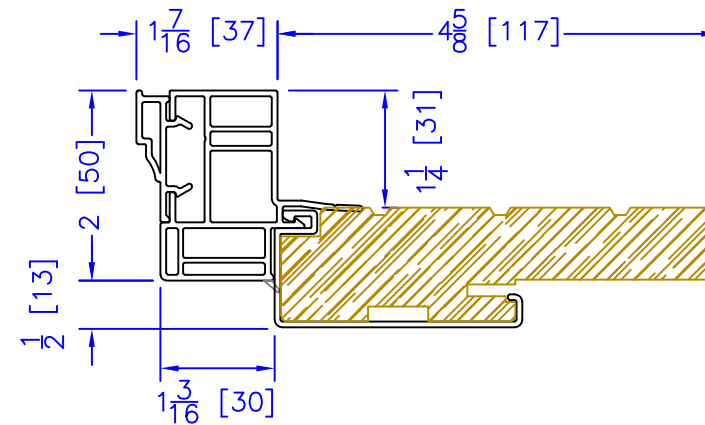

FLASHING FLANGE

7/8" BM/J-TRIM

2" 2-PC DOOR BM
(AVAILABLE w/ STORM DOOR PREP)
(N/A w/ SHAPES)

2" VINYL DOOR BM
(AVAILABLE w/ STORM DOOR PREP)
(N/A w/ SHAPES)

1-1/2" BM/J-TRIM

2" 180 BM/J-TRIM

3-1/2" BM/J-TRIM

3-1/2" 180 BM/J-TRIM

1-1/2" EXTENDED BM/J-TRIM

FLUSH EXTENSION
(OFFERED WITH AND WITHOUT NAILING FIN)

ADD 2" TO FRAME DEPTH FOR 6 5/8" FRAMES
ADD 2 5/8" TO FRAME DEPTH FOR 7 1/4" FRAMES
ALL OTHER OFFSETS ARE THE SAME FOR THE 6 5/8" & 7 1/4" FRAMES