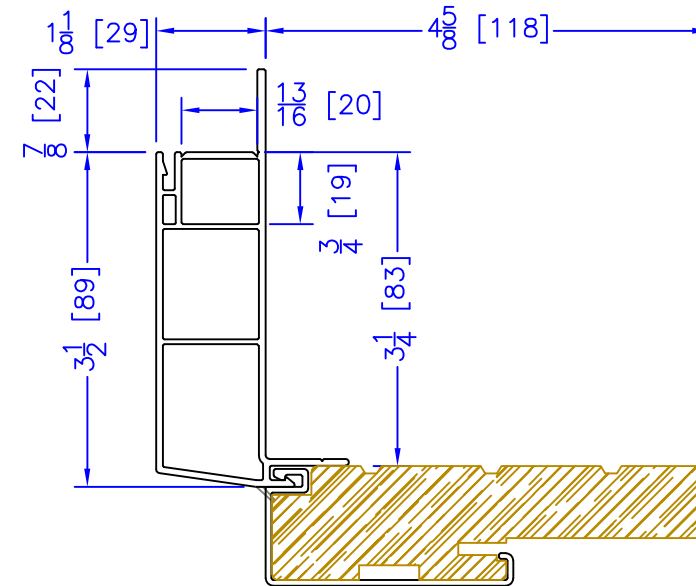

FLASHING FLANGE

7/8" BM/J-TRIM

2" 2-PC DOOR BM
(AVAILABLE w/ STORM DOOR PREP)
(N/A w/ SHAPES)

2" VINYL DOOR BM
(AVAILABLE w/ STORM DOOR PREP)
(N/A w/ SHAPES)

1-1/2" BM/J-TRIM

2" 180 BM/J-TRIM

3-1/2" BM/J-TRIM

3-1/2" 180 BM/J-TRIM

1-1/2" EXTENDED BM/J-TRIM

FLUSH EXTENSION
(OFFERED WITH AND WITHOUT NAILING FIN)

ADD 2" TO FRAME DEPTH FOR 6 5/8" FRAMES
ADD 2 5/8" TO FRAME DEPTH FOR 7 1/4" FRAMES
ALL OTHER OFFSETS ARE THE SAME FOR THE 6 5/8" & 7 1/4" FRAMES