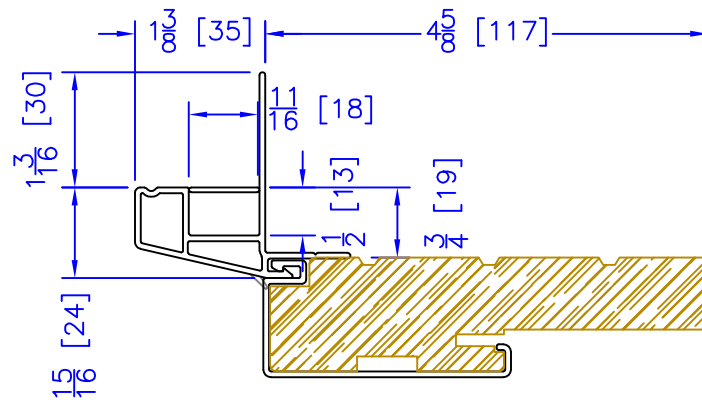

FLASHING FLANGE

7/8" BM/J-TRIM

2" 2-PC DOOR BM
(AVAILABLE w/ STORM DOOR PREP)
(N/A w/ SHAPES)

2" VINYL DOOR BM
(AVAILABLE w/ STORM DOOR PREP)
(N/A w/ SHAPES)

1-1/2" BM/J-TRIM

2" 180 BM/J-TRIM

3-1/2" BM/J-TRIM

3-1/2" 180 BM/J-TRIM

1-1/2" EXTENDED BM/J-TRIM

FLUSH EXTENSION
(OFFERED WITH AND WITHOUT NAILING FIN)

ADD 2" TO FRAME DEPTH FOR 6 5/8" FRAMES
ADD 2 5/8" TO FRAME DEPTH FOR 7 1/4" FRAMES
ALL OTHER OFFSETS ARE THE SAME FOR THE 6 5/8" & 7 1/4" FRAMES