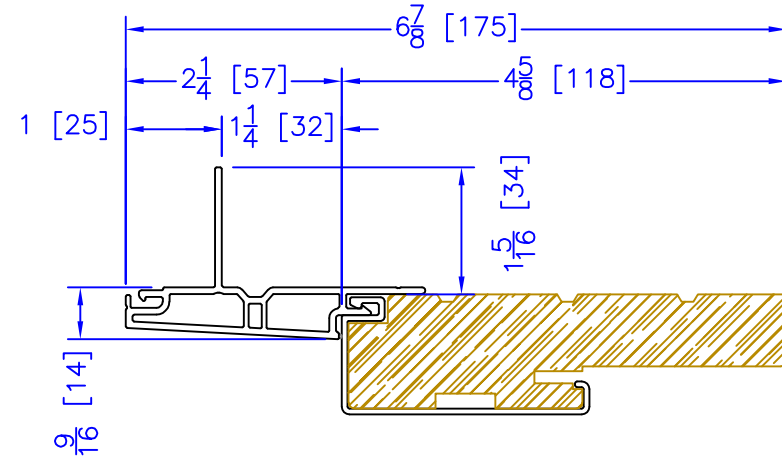

FLASHING FLANGE

7/8" BM/J-TRIM

2" 2-PC DOOR BM
(AVAILABLE w/ STORM DOOR PREP)
(N/A w/ SHAPES)

2" VINYL DOOR BM
(AVAILABLE w/ STORM DOOR PREP)
(N/A w/ SHAPES)

1-1/2" BM/J-TRIM

2" 180 BM/J-TRIM

3-1/2" BM/J-TRIM

3-1/2" 180 BM/J-TRIM

1-1/2" EXTENDED BM/J-TRIM

FLUSH EXTENSION
(OFFERED WITH AND WITHOUT NAILING FIN)

ADD 2" TO FRAME DEPTH FOR 6 5/8" FRAMES
ADD 2 5/8" TO FRAME DEPTH FOR 7 1/4" FRAMES
ALL OTHER OFFSETS ARE THE SAME FOR THE 6 5/8" & 7 1/4" FRAMES