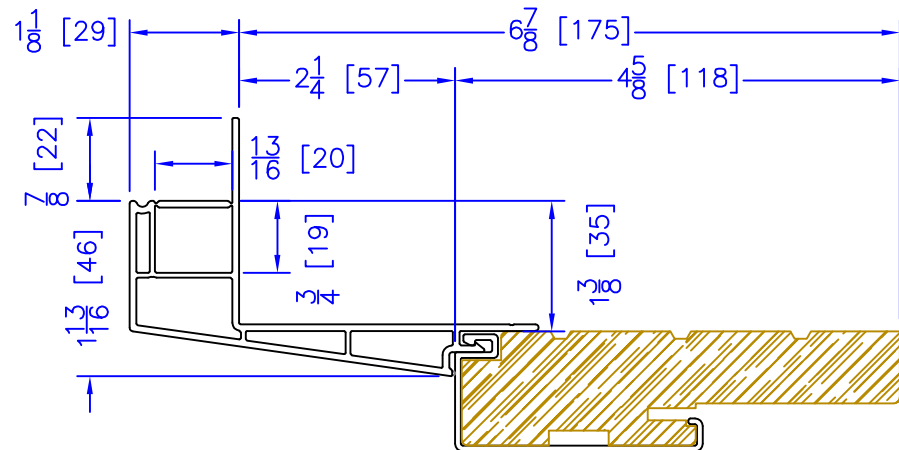

FLASHING FLANGE

7/8" BM/J-TRIM

2" 2-PC DOOR BM
(AVAILABLE w/ STORM DOOR PREP)
(N/A w/ SHAPES)

2" VINYL DOOR BM
(AVAILABLE w/ STORM DOOR PREP)
(N/A w/ SHAPES)

1-1/2" BM/J-TRIM

2" 180 BM/J-TRIM

3-1/2" BM/J-TRIM

3-1/2" 180 BM/J-TRIM

1-1/2" EXTENDED BM/J-TRIM

FLUSH EXTENSION
(OFFERED WITH AND WITHOUT NAILING FIN)

ADD 2" TO FRAME DEPTH FOR 6 5/8" FRAMES
ADD 2 5/8" TO FRAME DEPTH FOR 7 1/4" FRAMES
ALL OTHER OFFSETS ARE THE SAME FOR THE 6 5/8" & 7 1/4" FRAMES