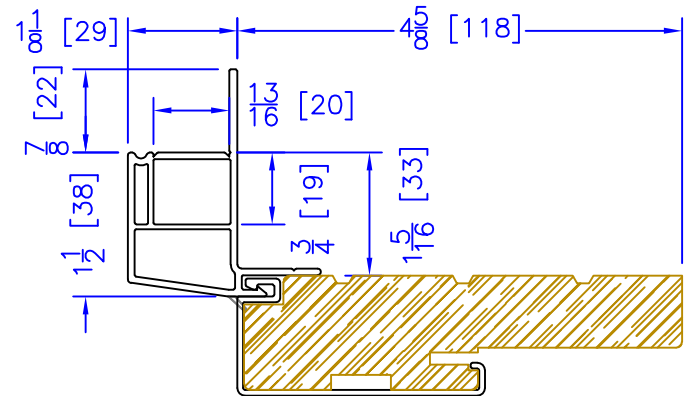

FLASHING FLANGE

7/8" BM/J-TRIM

2" 2-PC DOOR BM
(AVAILABLE w/ STORM DOOR PREP)
(N/A w/ SHAPES)

2" VINYL DOOR BM
(AVAILABLE w/ STORM DOOR PREP)
(N/A w/ SHAPES)

1-1/2" BM/J-TRIM

2" 180 BM/J-TRIM

3-1/2" BM/J-TRIM

3-1/2" 180 BM/J-TRIM

1-1/2" EXTENDED BM/J-TRIM

FLUSH EXTENSION
(OFFERED WITH AND WITHOUT NAILING FIN)

ADD 2" TO FRAME DEPTH FOR 6 5/8" FRAMES
ADD 2 5/8" TO FRAME DEPTH FOR 7 1/4" FRAMES
ALL OTHER OFFSETS ARE THE SAME FOR THE 6 5/8" & 7 1/4" FRAMES