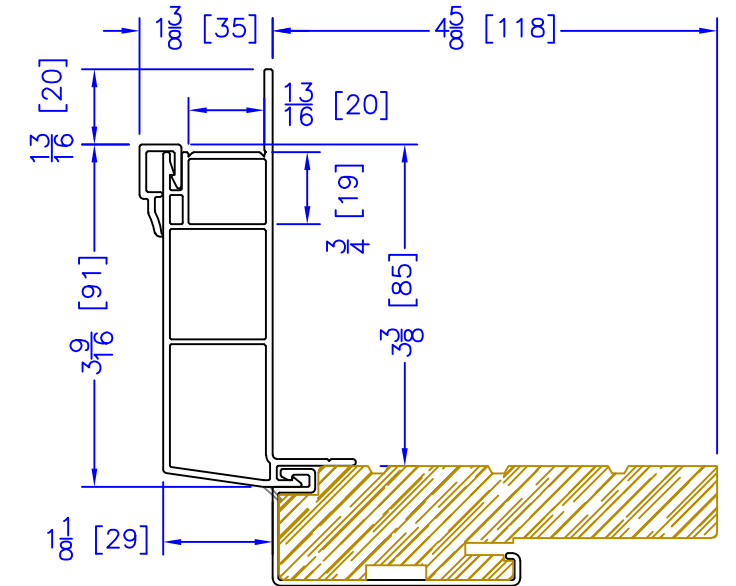

FLASHING FLANGE

7/8" BM/J-TRIM

2" 2-PC DOOR BM
(AVAILABLE w/ STORM DOOR PREP)
(N/A w/ SHAPES)

2" VINYL DOOR BM
(AVAILABLE w/ STORM DOOR PREP)
(N/A w/ SHAPES)

1-1/2" BM/J-TRIM

2" 180 BM/J-TRIM

3-1/2" BM/J-TRIM

3-1/2" 180 BM/J-TRIM

1-1/2" EXTENDED BM/J-TRIM

FLUSH EXTENSION
(OFFERED WITH AND WITHOUT NAILING FIN)

ADD 2" TO FRAME DEPTH FOR 6 5/8" FRAMES
ADD 2 5/8" TO FRAME DEPTH FOR 7 1/4" FRAMES
ALL OTHER OFFSETS ARE THE SAME FOR THE 6 5/8" & 7 1/4" FRAMES