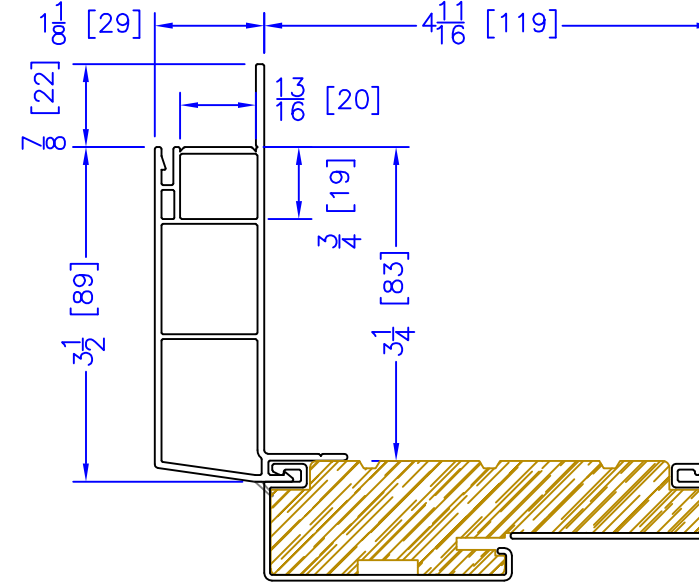

FLASHING FLANGE

7/8" BM/J-TRIM

2" 2-PC DOOR BM
(AVAILABLE w/ STORM DOOR PREP)
(N/A w/ SHAPES)

2" VINYL DOOR BM
(AVAILABLE w/ STORM DOOR PREP)
(N/A w/ SHAPES)

1-1/2" BM/J-TRIM

2" 180 BM/J-TRIM

3-1/2" BM/J-TRIM

3-1/2" 180 BM/J-TRIM

1-1/2" EXTENDED BM/J-TRIM

FLUSH EXTENSION
(OFFERED WITH AND WITHOUT NAILING FIN)

ADD 2" TO FRAME DEPTH FOR 6 5/8" FRAMES
ALL OTHER OFFSETS ARE THE SAME FOR THE 6 5/8" FRAMES