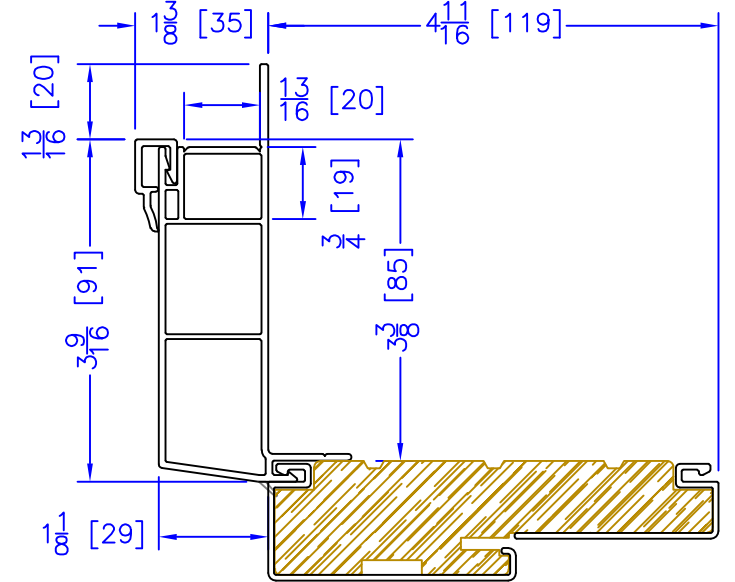

FLASHING FLANGE

7/8" BM/J-TRIM

2" 2-PC DOOR BM
(AVAILABLE w/ STORM DOOR PREP)
(N/A w/ SHAPES)

2" VINYL DOOR BM
(AVAILABLE w/ STORM DOOR PREP)
(N/A w/ SHAPES)

1-1/2" BM/J-TRIM

2" 180 BM/J-TRIM

3-1/2" BM/J-TRIM

3-1/2" 180 BM/J-TRIM

1-1/2" EXTENDED BM/J-TRIM

FLUSH EXTENSION
(OFFERED WITH AND WITHOUT NAILING FIN)

ADD 2" TO FRAME DEPTH FOR 6 5/8" FRAMES
ALL OTHER OFFSETS ARE THE SAME FOR THE 6 5/8" FRAMES