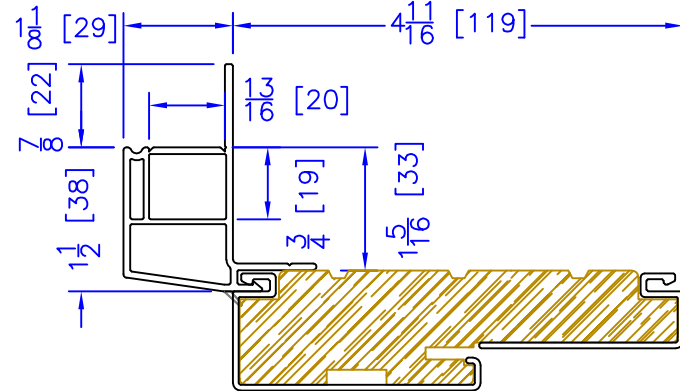

FLASHING FLANGE

7/8" BM/J-TRIM

2" 2-PC DOOR BM
(AVAILABLE w/ STORM DOOR PREP)
(N/A w/ SHAPES)

2" VINYL DOOR BM
(AVAILABLE w/ STORM DOOR PREP)
(N/A w/ SHAPES)

1-1/2" BM/J-TRIM

2" 180 BM/J-TRIM

3-1/2" BM/J-TRIM

3-1/2" 180 BM/J-TRIM

1-1/2" EXTENDED BM/J-TRIM

FLUSH EXTENSION
(OFFERED WITH AND WITHOUT NAILING FIN)

ADD 2" TO FRAME DEPTH FOR 6 5/8" FRAMES
ALL OTHER OFFSETS ARE THE SAME FOR THE 6 5/8" FRAMES