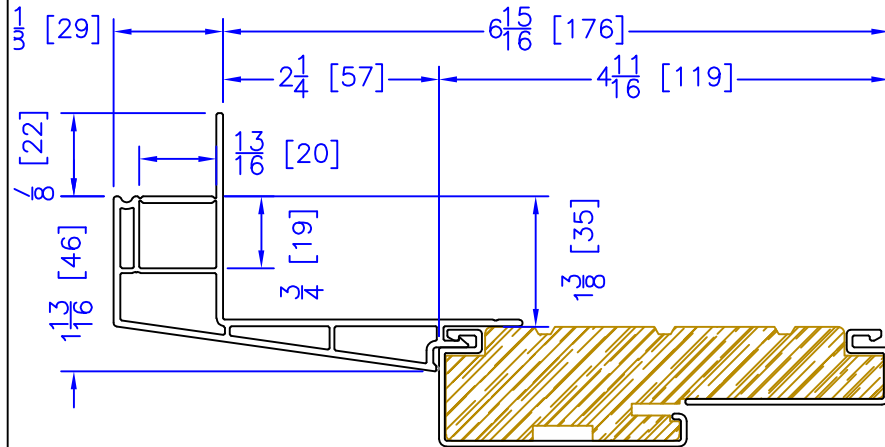

FLASHING FLANGE

7/8" BM/J-TRIM

2" 2-PC DOOR BM
(AVAILABLE w/ STORM DOOR PREP)
(N/A w/ SHAPES)

2" VINYL DOOR BM
(AVAILABLE w/ STORM DOOR PREP)
(N/A w/ SHAPES)

1-1/2" BM/J-TRIM

2" 180 BM/J-TRIM

3-1/2" BM/J-TRIM

3-1/2" 180 BM/J-TRIM

1-1/2" EXTENDED BM/J-TRIM

FLUSH EXTENSION
(OFFERED WITH AND WITHOUT NAILING FIN)

ADD 2" TO FRAME DEPTH FOR 6 5/8" FRAMES
ALL OTHER OFFSETS ARE THE SAME FOR THE 6 5/8" FRAMES