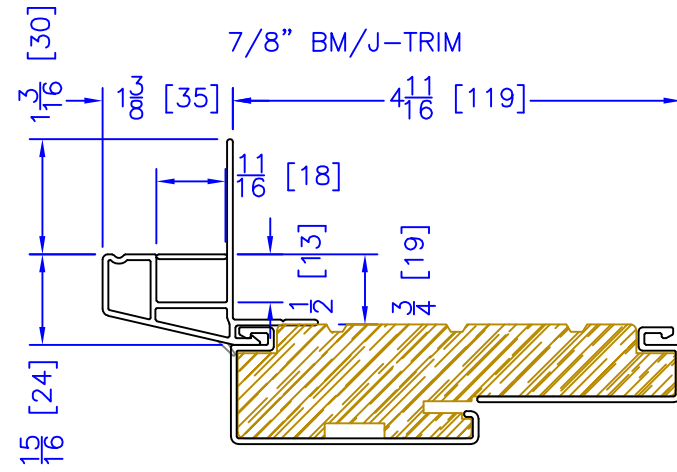

FLASHING FLANGE

7/8" BM/J-TRIM

2" 2-PC DOOR BM
(AVAILABLE w/ STORM DOOR PREP)
(N/A w/ SHAPES)

2" VINYL DOOR BM
(AVAILABLE w/ STORM DOOR PREP)
(N/A w/ SHAPES)

1-1/2" BM/J-TRIM

2" 180 BM/J-TRIM

3-1/2" BM/J-TRIM

3-1/2" 180 BM/J-TRIM

1-1/2" EXTENDED BM/J-TRIM

FLUSH EXTENSION
(OFFERED WITH AND WITHOUT NAILING FIN)

ADD 2" TO FRAME DEPTH FOR 6 5/8" FRAMES
ALL OTHER OFFSETS ARE THE SAME FOR THE 6 5/8" FRAMES