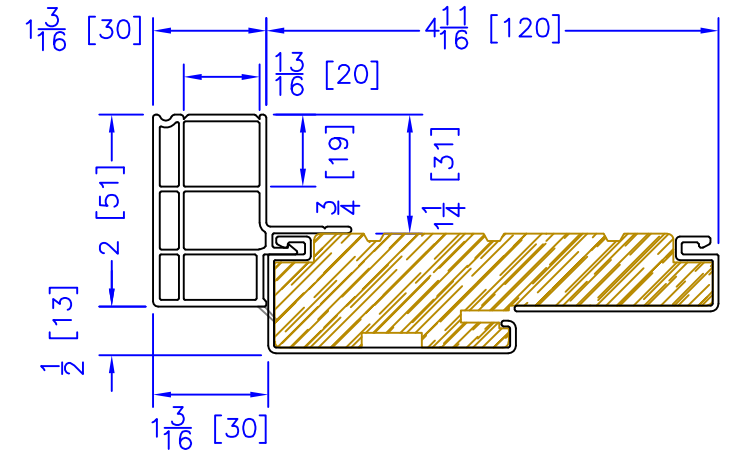

FLASHING FLANGE

7/8" BM/J-TRIM

2" 2-PC DOOR BM
(AVAILABLE w/ STORM DOOR PREP)
(N/A w/ SHAPES)

2" VINYL DOOR BM
(AVAILABLE w/ STORM DOOR PREP)
(N/A w/ SHAPES)

1-1/2" BM/J-TRIM

2" 180 BM/J-TRIM

3-1/2" BM/J-TRIM

3-1/2" 180 BM/J-TRIM

1-1/2" EXTENDED BM/J-TRIM

FLUSH EXTENSION
(OFFERED WITH AND WITHOUT NAILING FIN)

ADD 2" TO FRAME DEPTH FOR 6 5/8" FRAMES
ALL OTHER OFFSETS ARE THE SAME FOR THE 6 5/8" FRAMES