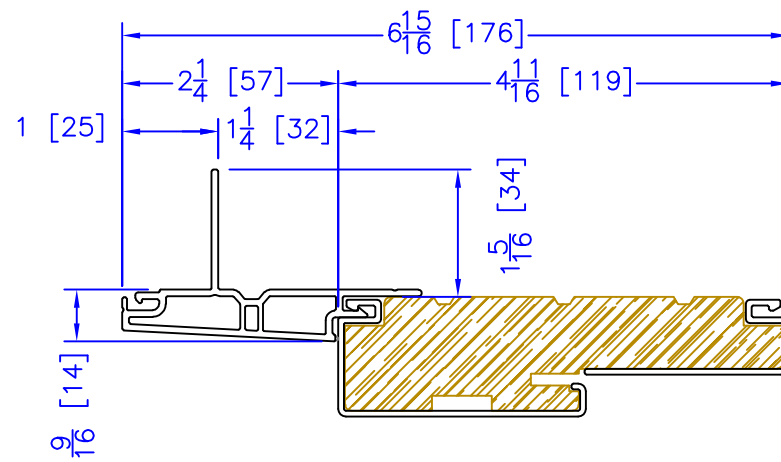

FLASHING FLANGE

7/8" BM/J-TRIM

2" 2-PC DOOR BM
(AVAILABLE w/ STORM DOOR PREP)
(N/A w/ SHAPES)

2" VINYL DOOR BM
(AVAILABLE w/ STORM DOOR PREP)
(N/A w/ SHAPES)

1-1/2" BM/J-TRIM

2" 180 BM/J-TRIM

3-1/2" BM/J-TRIM

3-1/2" 180 BM/J-TRIM

1-1/2" EXTENDED BM/J-TRIM

FLUSH EXTENSION
(OFFERED WITH AND WITHOUT NAILING FIN)

ADD 2" TO FRAME DEPTH FOR 6 5/8" FRAMES
ALL OTHER OFFSETS ARE THE SAME FOR THE 6 5/8" FRAMES