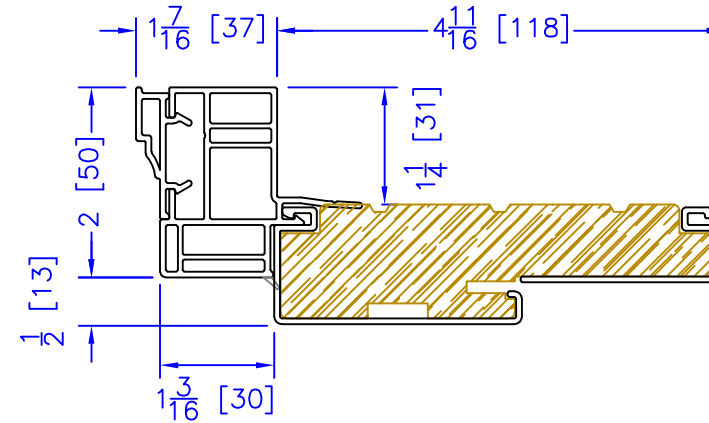

FLASHING FLANGE

7/8" BM/J-TRIM

2" 2-PC DOOR BM
(AVAILABLE w/ STORM DOOR PREP)
(N/A w/ SHAPES)

2" VINYL DOOR BM
(AVAILABLE w/ STORM DOOR PREP)
(N/A w/ SHAPES)

1-1/2" BM/J-TRIM

2" 180 BM/J-TRIM

3-1/2" BM/J-TRIM

3-1/2" 180 BM/J-TRIM

1-1/2" EXTENDED BM/J-TRIM

FLUSH EXTENSION
(OFFERED WITH AND WITHOUT NAILING FIN)

ADD 2" TO FRAME DEPTH FOR 6 5/8" FRAMES
ALL OTHER OFFSETS ARE THE SAME FOR THE 6 5/8" FRAMES