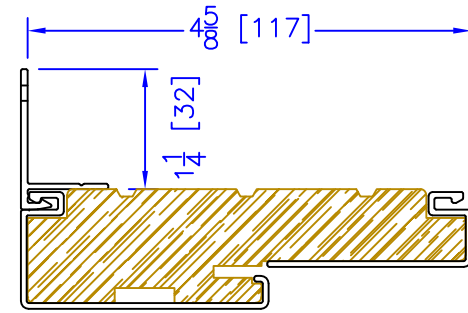

FLASHING FLANGE

7/8" BM/J-TRIM

2" 2-PC DOOR BM
(AVAILABLE w/ STORM DOOR PREP)
(N/A w/ SHAPES)

2" VINYL DOOR BM
(AVAILABLE w/ STORM DOOR PREP)
(N/A w/ SHAPES)

1-1/2" BM/J-TRIM

2" 180 BM/J-TRIM

3-1/2" BM/J-TRIM

3-1/2" 180 BM/J-TRIM

1-1/2" EXTENDED BM/J-TRIM

FLUSH EXTENSION
(OFFERED WITH AND WITHOUT NAILING FIN)

ADD 2" TO FRAME DEPTH FOR 6 5/8" FRAMES
ALL OTHER OFFSETS ARE THE SAME FOR THE 6 5/8" FRAMES