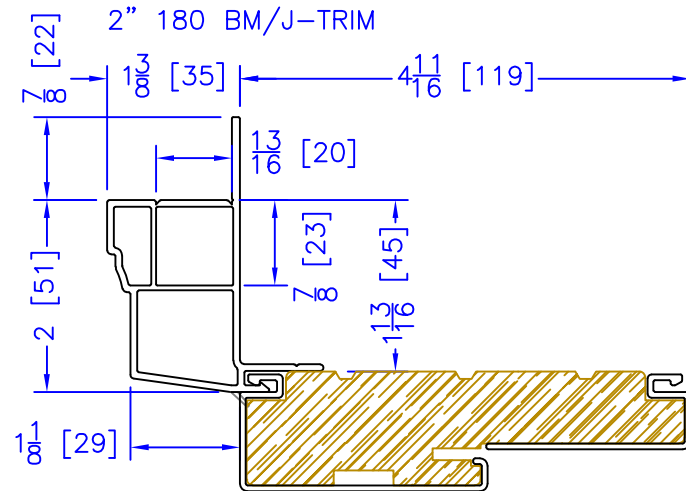

FLASHING FLANGE

7/8" BM/J-TRIM

2" 2-PC DOOR BM
(AVAILABLE w/ STORM DOOR PREP)
(N/A w/ SHAPES)

2" VINYL DOOR BM
(AVAILABLE w/ STORM DOOR PREP)
(N/A w/ SHAPES)

1-1/2" BM/J-TRIM

2" 180 BM/J-TRIM

3-1/2" BM/J-TRIM

3-1/2" 180 BM/J-TRIM

1-1/2" EXTENDED BM/J-TRIM

FLUSH EXTENSION
(OFFERED WITH AND WITHOUT NAILING FIN)

ADD 2" TO FRAME DEPTH FOR 6 5/8" FRAMES
ALL OTHER OFFSETS ARE THE SAME FOR THE 6 5/8" FRAMES