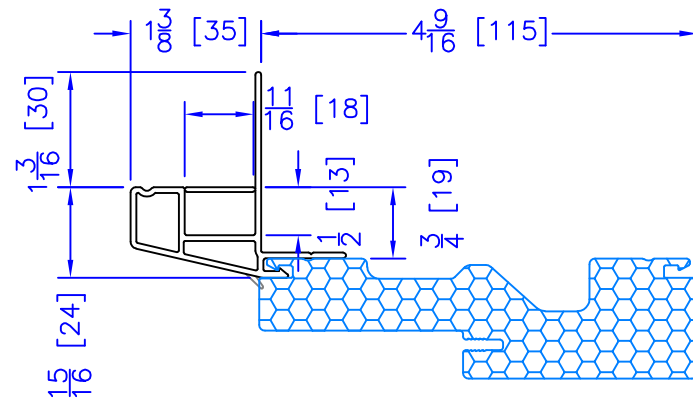

FLASHING FLANGE

7/8" BM/J-TRIM

2" 2-PC CONTOUR BM

1-1/2" EXTENDED BM/J-TRIM

1-1/2" BM/J-TRIM

2" 180 BM/J-TRIM

3-1/2" BM/J-TRIM

3-1/2" 180 BM/J-TRIM

FLUSH EXTENSION
(OFFERED WITH AND WITHOUT NAILING FIN)

ADD 2" TO FRAME DEPTH FOR 6 5/8" FRAMES
ALL OTHER OFFSETS ARE THE SAME FOR THE 6 3/8" FRAMES