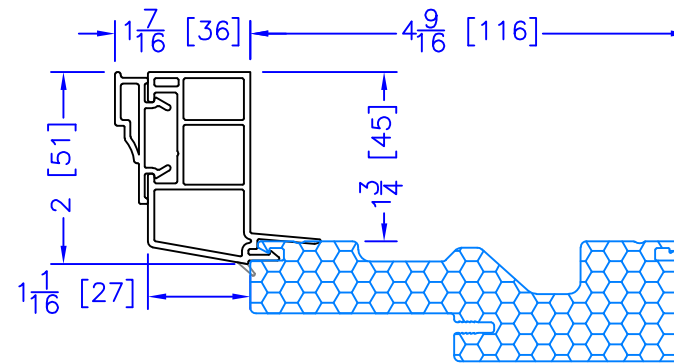

FLASHING FLANGE

7/8" BM/J-TRIM

2" 2-PC CONTOUR BM

1-1/2" EXTENDED BM/J-TRIM

1-1/2" BM/J-TRIM

2" 180 BM/J-TRIM

3-1/2" BM/J-TRIM

3-1/2" 180 BM/J-TRIM

FLUSH EXTENSION
(OFFERED WITH AND WITHOUT NAILING FIN)

ADD 2" TO FRAME DEPTH FOR 6 5/8" FRAMES
ALL OTHER OFFSETS ARE THE SAME FOR THE 6 3/8" FRAMES