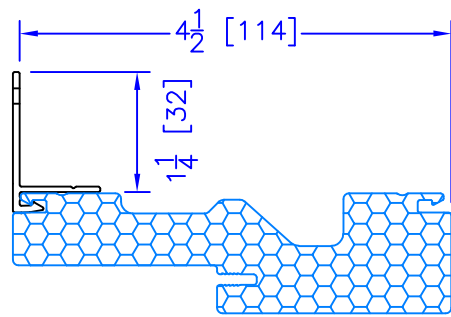

FLASHING FLANGE

7/8" BM/J-TRIM

2" 2-PC CONTOUR BM

1-1/2" EXTENDED BM/J-TRIM

1-1/2" BM/J-TRIM

2" 180 BM/J-TRIM

3-1/2" BM/J-TRIM

3-1/2" 180 BM/J-TRIM

FLUSH EXTENSION
(OFFERED WITH AND WITHOUT NAILING FIN)

ADD 2" TO FRAME DEPTH FOR 6 5/8" FRAMES
ALL OTHER OFFSETS ARE THE SAME FOR THE 6 3/8" FRAMES