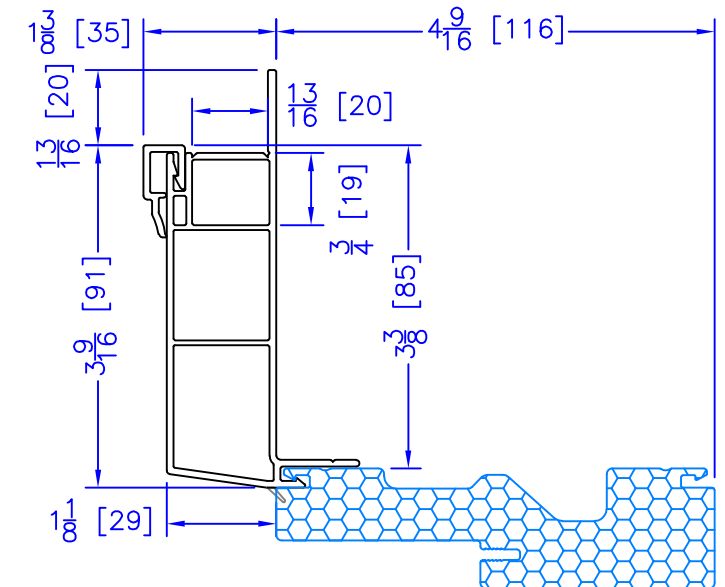

FLASHING FLANGE

7/8" BM/J-TRIM

2" 2-PC CONTOUR BM

1-1/2" EXTENDED BM/J-TRIM

1-1/2" BM/J-TRIM

2" 180 BM/J-TRIM

3-1/2" BM/J-TRIM

3-1/2" 180 BM/J-TRIM

FLUSH EXTENSION
(OFFERED WITH AND WITHOUT NAILING FIN)

ADD 2" TO FRAME DEPTH FOR 6 5/8" FRAMES
ALL OTHER OFFSETS ARE THE SAME FOR THE 6 3/8" FRAMES