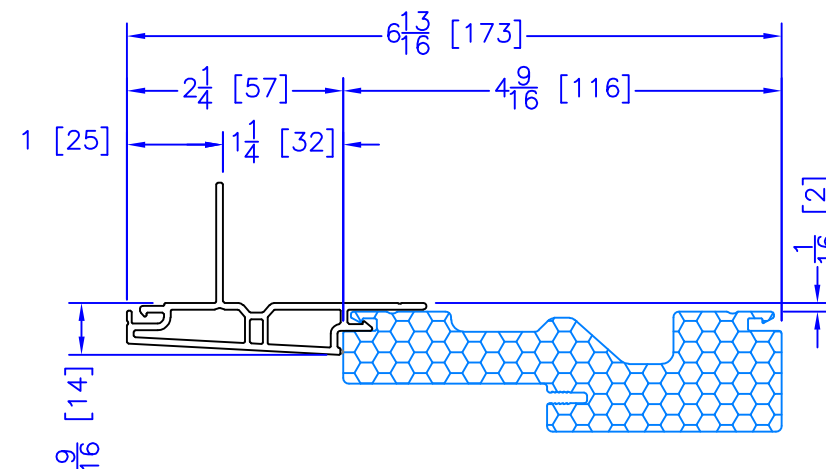

FLASHING FLANGE

7/8" BM/J-TRIM

2" 2-PC CONTOUR BM

1-1/2" EXTENDED BM/J-TRIM

1-1/2" BM/J-TRIM

2" 180 BM/J-TRIM

3-1/2" BM/J-TRIM

3-1/2" 180 BM/J-TRIM

FLUSH EXTENSION
(OFFERED WITH AND WITHOUT NAILING FIN)

ADD 2" TO FRAME DEPTH FOR 6 5/8" FRAMES
ALL OTHER OFFSETS ARE THE SAME FOR THE 6 3/8" FRAMES