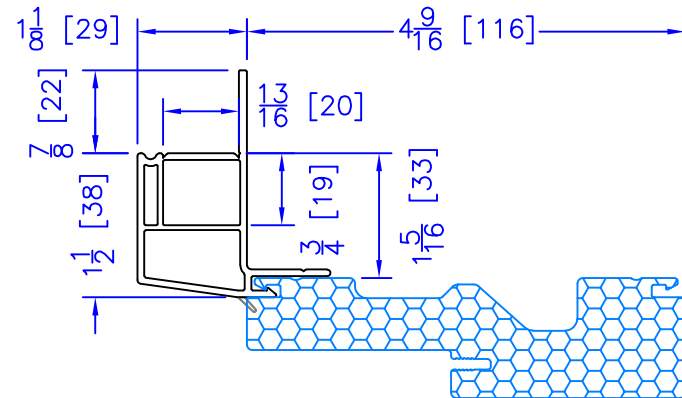

FLASHING FLANGE

7/8" BM/J-TRIM

2" 2-PC CONTOUR BM

1-1/2" EXTENDED BM/J-TRIM

1-1/2" BM/J-TRIM

2" 180 BM/J-TRIM

3-1/2" BM/J-TRIM

3-1/2" 180 BM/J-TRIM

FLUSH EXTENSION
(OFFERED WITH AND WITHOUT NAILING FIN)

ADD 2" TO FRAME DEPTH FOR 6 5/8" FRAMES
ALL OTHER OFFSETS ARE THE SAME FOR THE 6 3/8" FRAMES