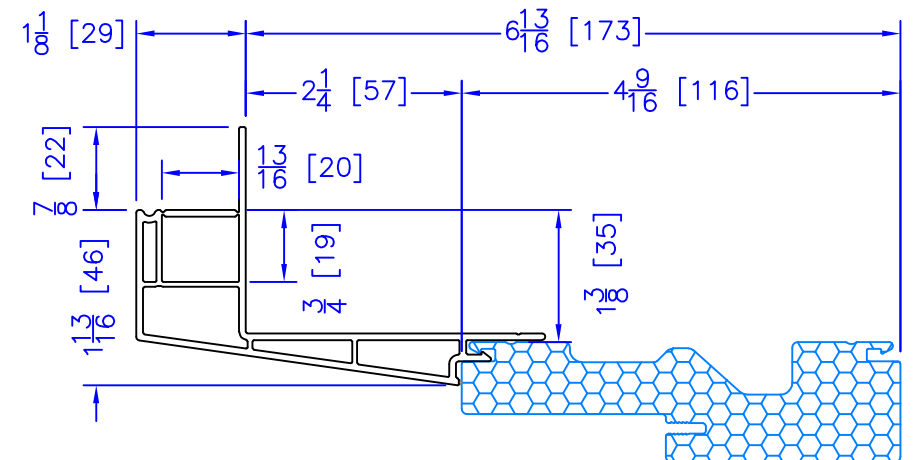

FLASHING FLANGE

7/8" BM/J-TRIM

2" 2-PC CONTOUR BM

1-1/2" EXTENDED BM/J-TRIM

1-1/2" BM/J-TRIM

2" 180 BM/J-TRIM

3-1/2" BM/J-TRIM

3-1/2" 180 BM/J-TRIM

FLUSH EXTENSION
(OFFERED WITH AND WITHOUT NAILING FIN)

ADD 2" TO FRAME DEPTH FOR 6 5/8" FRAMES
ALL OTHER OFFSETS ARE THE SAME FOR THE 6 3/8" FRAMES