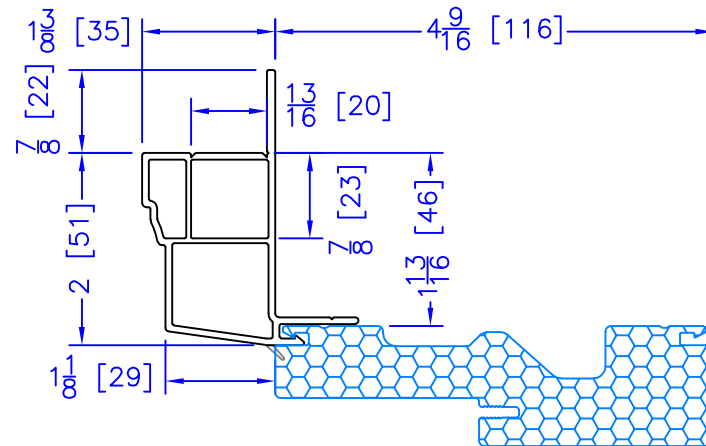

FLASHING FLANGE

7/8" BM/J-TRIM

2" 2-PC CONTOUR BM

1-1/2" EXTENDED BM/J-TRIM

1-1/2" BM/J-TRIM

2" 180 BM/J-TRIM

3-1/2" BM/J-TRIM

3-1/2" 180 BM/J-TRIM

FLUSH EXTENSION
(OFFERED WITH AND WITHOUT NAILING FIN)

ADD 2" TO FRAME DEPTH FOR 6 5/8" FRAMES
ALL OTHER OFFSETS ARE THE SAME FOR THE 6 3/8" FRAMES