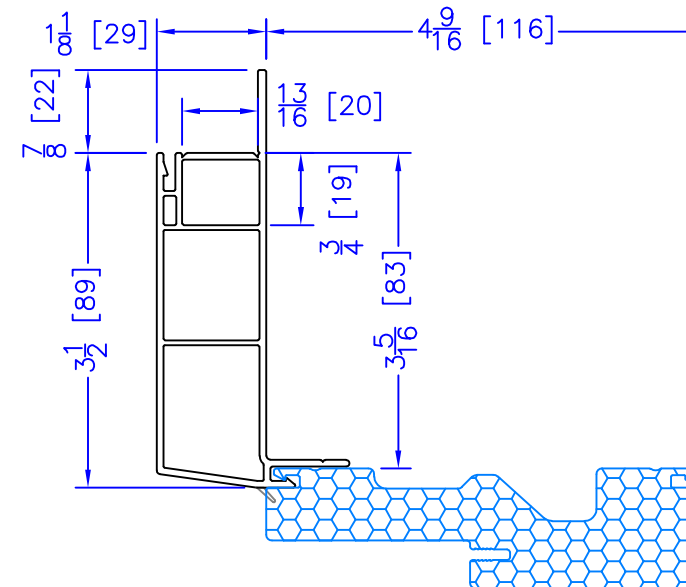

FLASHING FLANGE

7/8" BM/J-TRIM

2" 2-PC CONTOUR BM

1-1/2" EXTENDED BM/J-TRIM

1-1/2" BM/J-TRIM

2" 180 BM/J-TRIM

3-1/2" BM/J-TRIM

3-1/2" 180 BM/J-TRIM

FLUSH EXTENSION
(OFFERED WITH AND WITHOUT NAILING FIN)

ADD 2" TO FRAME DEPTH FOR 6 5/8" FRAMES
ALL OTHER OFFSETS ARE THE SAME FOR THE 6 3/8" FRAMES