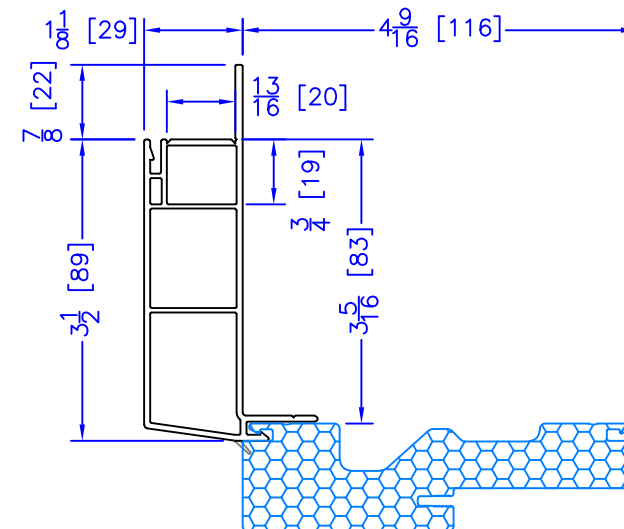

FLUSH EXTENSION
(OFFERED WITH AND
WITHOUT NAILING FIN)

7/8" BM/J-TRIM

2" 2-PC DOOR BM
(AVAILABLE w/ STORM DOOR PREP)
(N/A w/ SHAPES)

2" VINYL DOOR BM
(AVAILABLE w/ STORM DOOR PREP)
(N/A w/ SHAPES)

1-1/2" BM/J-TRIM

2" 180 BM/J-TRIM

3-1/2" BM/J-TRIM

3-1/2" 180 BM/J-TRIM

1-1/2" EXTENDED BM/J-TRIM

1-3/4" VINYL DOOR BM
(AVAILABLE w/ STORM DOOR PREP)
(N/A w/ SHAPES)

FLASHING FLANGE

ADD 2" TO FRAME DEPTH FOR 6 5/8" FRAMES
ALL OTHER OFFSETS ARE THE
SAME FOR THE 6 3/8" FRAMES