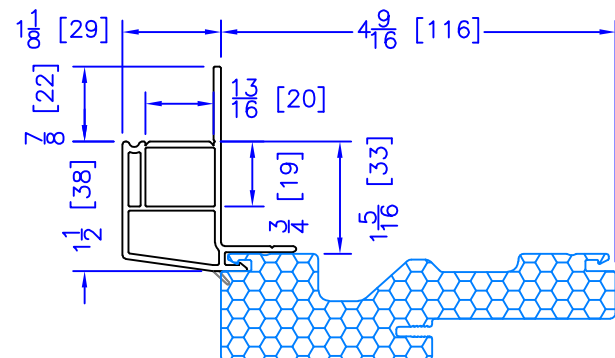

FLUSH EXTENSION
(OFFERED WITH AND
WITHOUT NAILING FIN)

7/8" BM/J-TRIM

2" 2-PC DOOR BM
(AVAILABLE w/ STORM DOOR PREP)
(N/A w/ SHAPES)

2" VINYL DOOR BM
(AVAILABLE w/ STORM DOOR PREP)
(N/A w/ SHAPES)

1-1/2" BM/J-TRIM

2" 180 BM/J-TRIM

3-1/2" BM/J-TRIM

3-1/2" 180 BM/J-TRIM

1-1/2" EXTENDED BM/J-TRIM

1-3/4" VINYL DOOR BM
(AVAILABLE w/ STORM DOOR PREP)
(N/A w/ SHAPES)

FLASHING FLANGE

ADD 2" TO FRAME DEPTH FOR 6 5/8" FRAMES
ALL OTHER OFFSETS ARE THE
SAME FOR THE 6 3/8" FRAMES