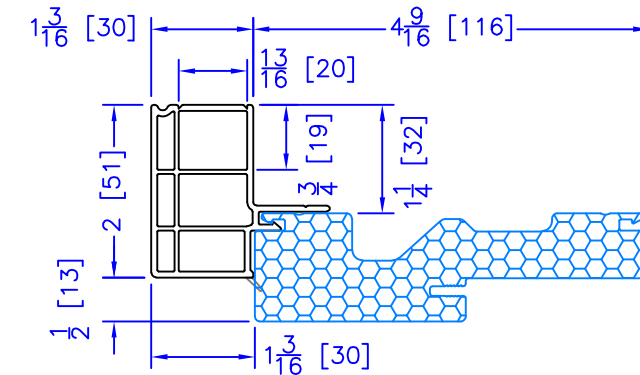

FLUSH EXTENSION
(OFFERED WITH AND
WITHOUT NAILING FIN)

7/8" BM/J-TRIM

2" 2-PC DOOR BM
(AVAILABLE w/ STORM DOOR PREP)
(N/A w/ SHAPES)

2" VINYL DOOR BM
(AVAILABLE w/ STORM DOOR PREP)
(N/A w/ SHAPES)

1-1/2" BM/J-TRIM

2" 180 BM/J-TRIM

3-1/2" BM/J-TRIM

3-1/2" 180 BM/J-TRIM

1-1/2" EXTENDED BM/J-TRIM

1-3/4" VINYL DOOR BM
(AVAILABLE w/ STORM DOOR PREP)
(N/A w/ SHAPES)

FLASHING FLANGE

ADD 2" TO FRAME DEPTH FOR 6 5/8" FRAMES
ALL OTHER OFFSETS ARE THE
SAME FOR THE 6 3/8" FRAMES