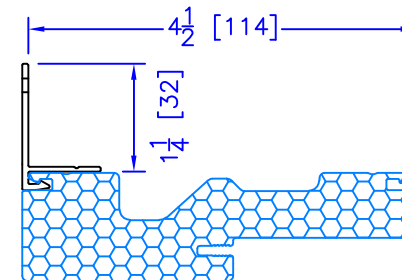

FLUSH EXTENSION
(OFFERED WITH AND
WITHOUT NAILING FIN)

7/8" BM/J-TRIM

2" 2-PC DOOR BM
(AVAILABLE w/ STORM DOOR PREP)
(N/A w/ SHAPES)

2" VINYL DOOR BM
(AVAILABLE w/ STORM DOOR PREP)
(N/A w/ SHAPES)

1-1/2" BM/J-TRIM

2" 180 BM/J-TRIM

3-1/2" BM/J-TRIM

3-1/2" 180 BM/J-TRIM

1-1/2" EXTENDED BM/J-TRIM

1-3/4" VINYL DOOR BM
(AVAILABLE w/ STORM DOOR PREP)
(N/A w/ SHAPES)

FLASHING FLANGE

ADD 2" TO FRAME DEPTH FOR 6 5/8" FRAMES
ALL OTHER OFFSETS ARE THE
SAME FOR THE 6 3/8" FRAMES