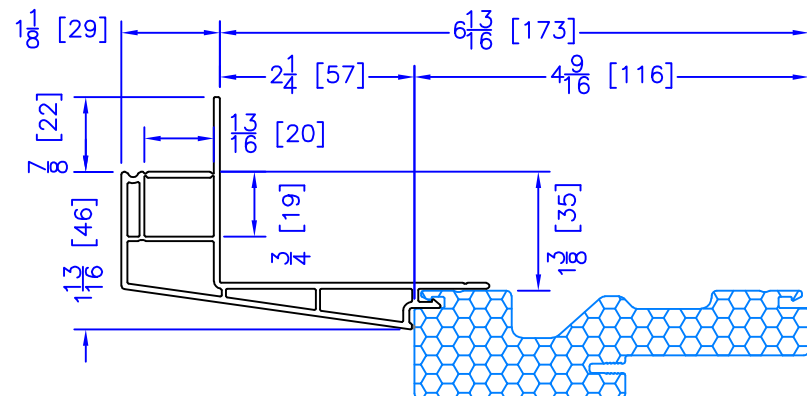

2" 180 BM/J-TRIM

3-1/2" BM/J-TRIM

3-1/2" 180 BM/J-TRIM

1-1/2" EXTENDED BM/J-TRIM

1-3/4" VINYL DOOR BM
(AVAILABLE w/ STORM DOOR PREP)
(N/A w/ SHAPES)

FLASHING FLANGE

ADD 2" TO FRAME DEPTH FOR 6 5/8" FRAMES
ALL OTHER OFFSETS ARE THE
SAME FOR THE 6 3/8" FRAMES