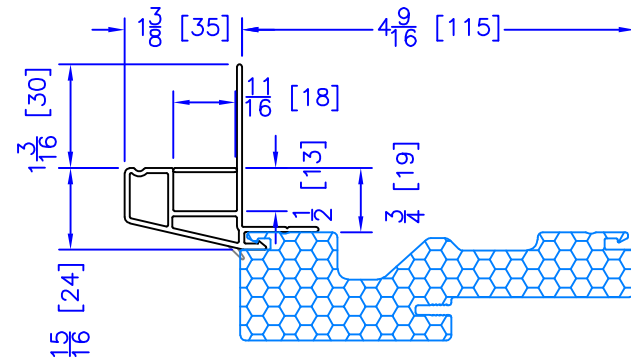

FLUSH EXTENSION
(OFFERED WITH AND
WITHOUT NAILING FIN)

7/8" BM/J-TRIM

2" 2-PC DOOR BM
(AVAILABLE w/ STORM DOOR PREP)
(N/A w/ SHAPES)

2" VINYL DOOR BM
(AVAILABLE w/ STORM DOOR PREP)
(N/A w/ SHAPES)

1-1/2" BM/J-TRIM

2" 180 BM/J-TRIM

3-1/2" BM/J-TRIM

3-1/2" 180 BM/J-TRIM

1-1/2" EXTENDED BM/J-TRIM

1-3/4" VINYL DOOR BM
(AVAILABLE w/ STORM DOOR PREP)
(N/A w/ SHAPES)

FLASHING FLANGE

ADD 2" TO FRAME DEPTH FOR 6 5/8" FRAMES
ALL OTHER OFFSETS ARE THE
SAME FOR THE 6 3/8" FRAMES