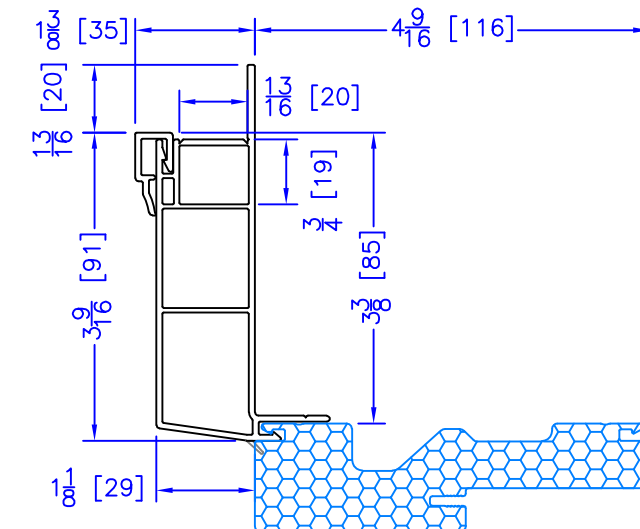

FLUSH EXTENSION
(OFFERED WITH AND
WITHOUT NAILING FIN)

7/8" BM/J-TRIM

2" 2-PC DOOR BM
(AVAILABLE w/ STORM DOOR PREP)
(N/A w/ SHAPES)

2" VINYL DOOR BM
(AVAILABLE w/ STORM DOOR PREP)
(N/A w/ SHAPES)

1-1/2" BM/J-TRIM

2" 180 BM/J-TRIM

3-1/2" BM/J-TRIM

3-1/2" 180 BM/J-TRIM

1-1/2" EXTENDED BM/J-TRIM

1-3/4" VINYL DOOR BM
(AVAILABLE w/ STORM DOOR PREP)
(N/A w/ SHAPES)

FLASHING FLANGE

ADD 2" TO FRAME DEPTH FOR 6 5/8" FRAMES
ALL OTHER OFFSETS ARE THE
SAME FOR THE 6 3/8" FRAMES