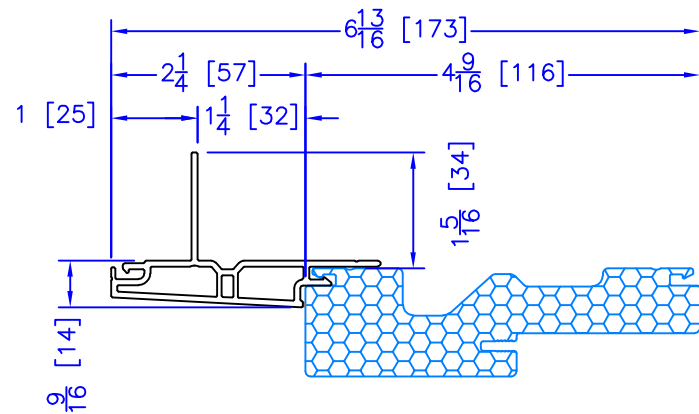

FLUSH EXTENSION
(OFFERED WITH AND
WITHOUT NAILING FIN)

7/8" BM/J-TRIM

2" 2-PC DOOR BM
(AVAILABLE w/ STORM DOOR PREP)
(N/A w/ SHAPES)

2" VINYL DOOR BM
(AVAILABLE w/ STORM DOOR PREP)
(N/A w/ SHAPES)

1-1/2" BM/J-TRIM

2" 180 BM/J-TRIM

3-1/2" BM/J-TRIM

3-1/2" 180 BM/J-TRIM

1-1/2" EXTENDED BM/J-TRIM

1-3/4" VINYL DOOR BM
(AVAILABLE w/ STORM DOOR PREP)
(N/A w/ SHAPES)

FLASHING FLANGE

ADD 2" TO FRAME DEPTH FOR 6 5/8" FRAMES
ALL OTHER OFFSETS ARE THE
SAME FOR THE 6 3/8" FRAMES