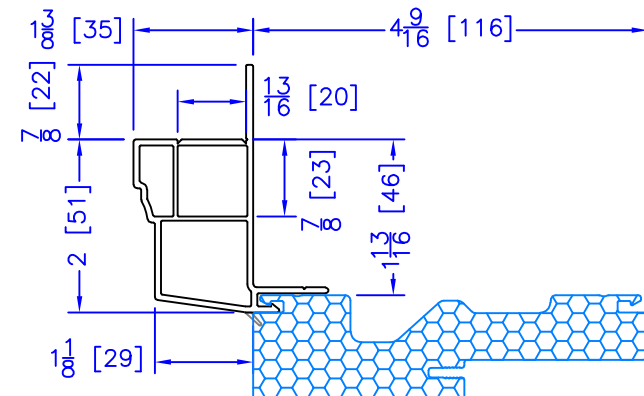

FLUSH EXTENSION
(OFFERED WITH AND
WITHOUT NAILING FIN)

7/8" BM/J-TRIM

2" 2-PC DOOR BM
(AVAILABLE w/ STORM DOOR PREP)
(N/A w/ SHAPES)

2" VINYL DOOR BM
(AVAILABLE w/ STORM DOOR PREP)
(N/A w/ SHAPES)

1-1/2" BM/J-TRIM

2" 180 BM/J-TRIM

3-1/2" BM/J-TRIM

3-1/2" 180 BM/J-TRIM

1-1/2" EXTENDED BM/J-TRIM

1-3/4" VINYL DOOR BM
(AVAILABLE w/ STORM DOOR PREP)
(N/A w/ SHAPES)

FLASHING FLANGE

ADD 2" TO FRAME DEPTH FOR 6 5/8" FRAMES
ALL OTHER OFFSETS ARE THE
SAME FOR THE 6 3/8" FRAMES