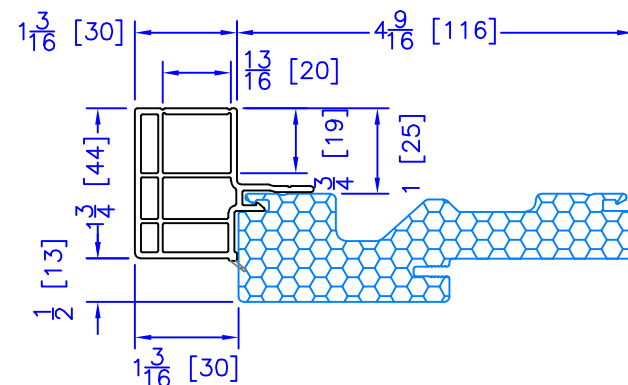

FLUSH EXTENSION
(OFFERED WITH AND
WITHOUT NAILING FIN)

7/8" BM/J-TRIM

2" 2-PC DOOR BM
(AVAILABLE w/ STORM DOOR PREP)
(N/A w/ SHAPES)

2" VINYL DOOR BM
(AVAILABLE w/ STORM DOOR PREP)
(N/A w/ SHAPES)

1-1/2" BM/J-TRIM

2" 180 BM/J-TRIM

3-1/2" BM/J-TRIM

3-1/2" 180 BM/J-TRIM

1-1/2" EXTENDED BM/J-TRIM

1-3/4" VINYL DOOR BM
(AVAILABLE w/ STORM DOOR PREP)
(N/A w/ SHAPES)

FLASHING FLANGE

ADD 2" TO FRAME DEPTH FOR 6 5/8" FRAMES
ALL OTHER OFFSETS ARE THE
SAME FOR THE 6 3/8" FRAMES