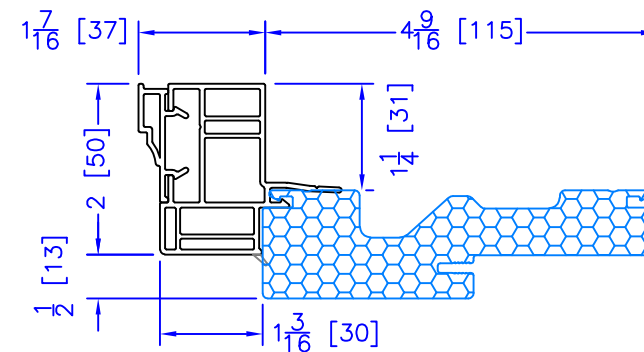

FLUSH EXTENSION
(OFFERED WITH AND
WITHOUT NAILING FIN)

7/8" BM/J-TRIM

2" 2-PC DOOR BM
(AVAILABLE w/ STORM DOOR PREP)
(N/A w/ SHAPES)

2" VINYL DOOR BM
(AVAILABLE w/ STORM DOOR PREP)
(N/A w/ SHAPES)

1-1/2" BM/J-TRIM

2" 180 BM/J-TRIM

3-1/2" BM/J-TRIM

3-1/2" 180 BM/J-TRIM

1-1/2" EXTENDED BM/J-TRIM

1-3/4" VINYL DOOR BM
(AVAILABLE w/ STORM DOOR PREP)
(N/A w/ SHAPES)

FLASHING FLANGE

ADD 2" TO FRAME DEPTH FOR 6 5/8" FRAMES
ALL OTHER OFFSETS ARE THE
SAME FOR THE 6 3/8" FRAMES