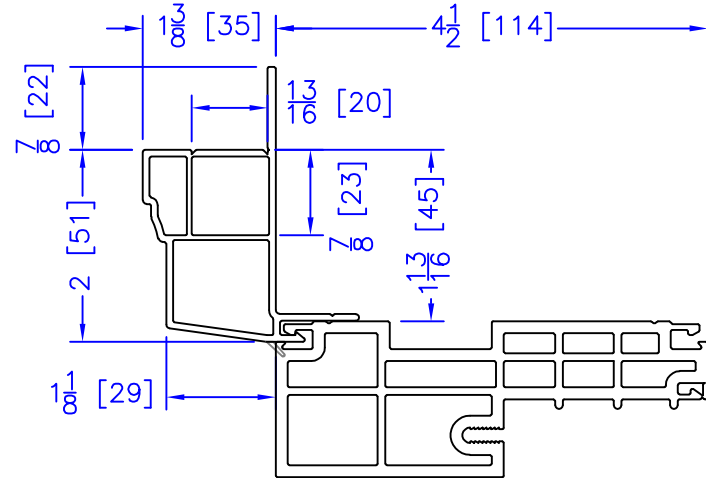

FLASHING FLANGE

7/8" BM/J-TRIM

1-1/2" BM/J-TRIM

2" 2-PC DOOR BM

2" 180 BM/J-TRIM

3-1/2" BM/J-TRIM

3-1/2" 180 BM/J-TRIM

ADD 2" TO FRAME DEPTH FOR 6 1/2" FRAMES
ALL OTHER OFFSETS ARE THE SAME FOR THE 6 1/2" FRAMES