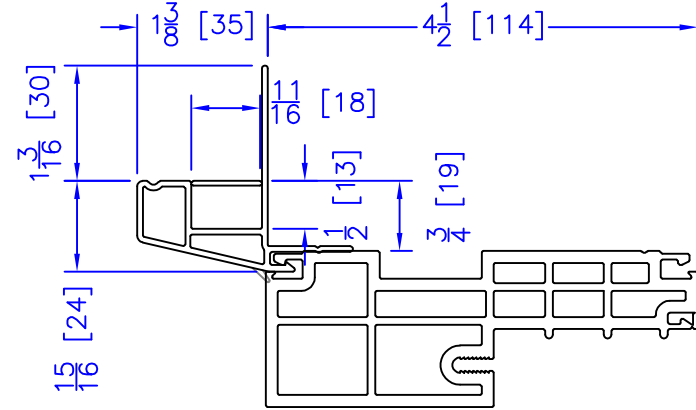

FLASHING FLANGE

7/8" BM/J-TRIM

1-1/2" BM/J-TRIM

2" 2-PC DOOR BM

2" 180 BM/J-TRIM

3-1/2" BM/J-TRIM

3-1/2" 180 BM/J-TRIM

ADD 2" TO FRAME DEPTH FOR 6 1/2" FRAMES
ALL OTHER OFFSETS ARE THE SAME FOR THE 6 1/2" FRAMES