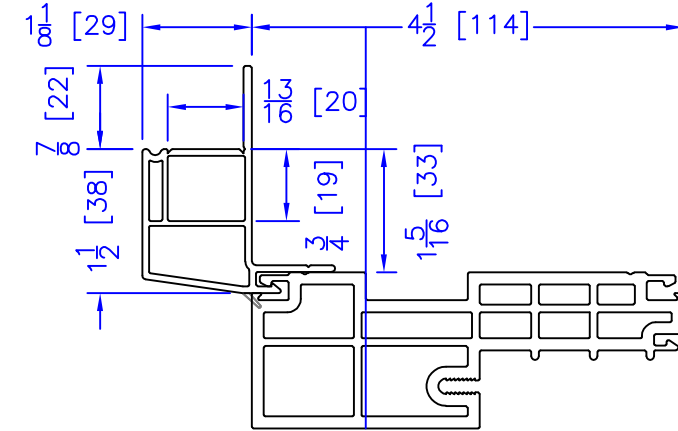

FLASHING FLANGE

7/8" BM/J-TRIM

1-1/2" BM/J-TRIM

2" 2-PC DOOR BM

2" 180 BM/J-TRIM

3-1/2" BM/J-TRIM

3-1/2" 180 BM/J-TRIM

ADD 2" TO FRAME DEPTH FOR 6 1/2" FRAMES
ALL OTHER OFFSETS ARE THE SAME FOR THE 6 1/2" FRAMES