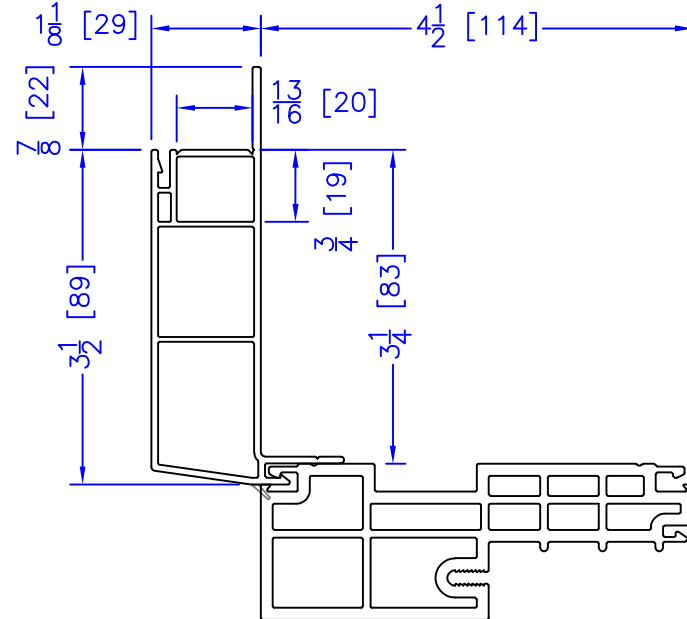

FLASHING FLANGE

7/8" BM/J-TRIM

1-1/2" BM/J-TRIM

2" 2-PC DOOR BM

2" 180 BM/J-TRIM

3-1/2" BM/J-TRIM

3-1/2" 180 BM/J-TRIM

ADD 2" TO FRAME DEPTH FOR 6 1/2" FRAMES
ALL OTHER OFFSETS ARE THE SAME FOR THE 6 1/2" FRAMES