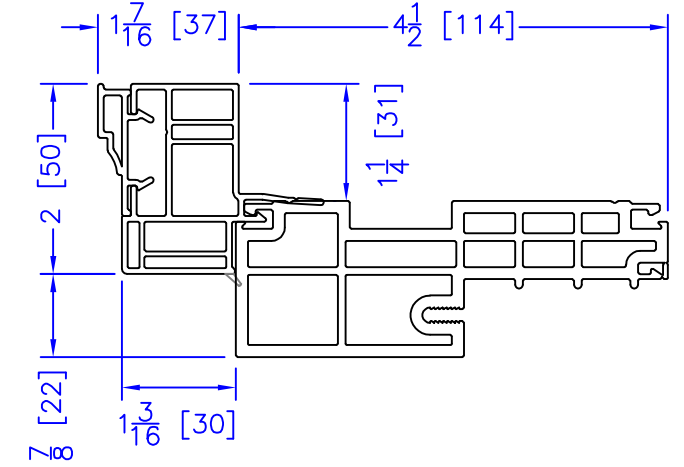

FLASHING FLANGE

7/8" BM/J-TRIM

1-1/2" BM/J-TRIM

2" 2-PC DOOR BM

2" 180 BM/J-TRIM

3-1/2" BM/J-TRIM

3-1/2" 180 BM/J-TRIM

ADD 2" TO FRAME DEPTH FOR 6 1/2" FRAMES
ALL OTHER OFFSETS ARE THE SAME FOR THE 6 1/2" FRAMES