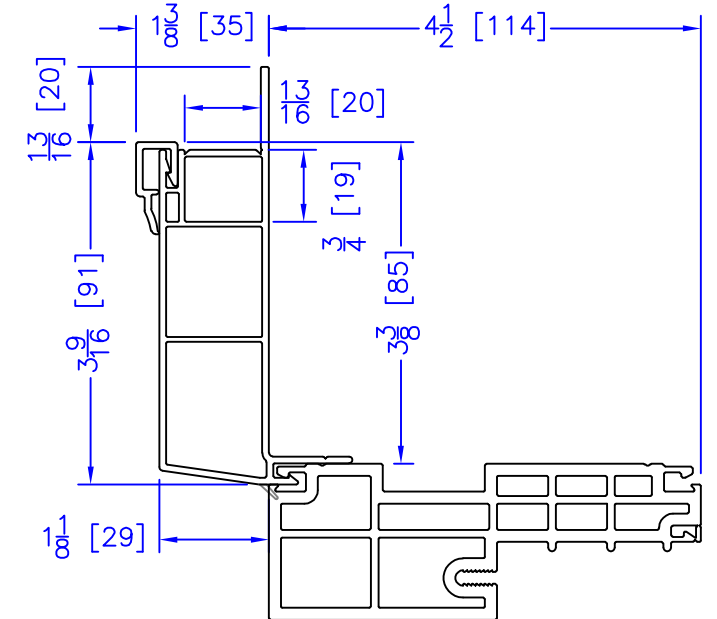

FLASHING FLANGE

7/8" BM/J-TRIM

1-1/2" BM/J-TRIM

2" 2-PC DOOR BM

2" 180 BM/J-TRIM

3-1/2" BM/J-TRIM

3-1/2" 180 BM/J-TRIM

ADD 2" TO FRAME DEPTH FOR 6 1/2" FRAMES
ALL OTHER OFFSETS ARE THE SAME FOR THE 6 1/2" FRAMES