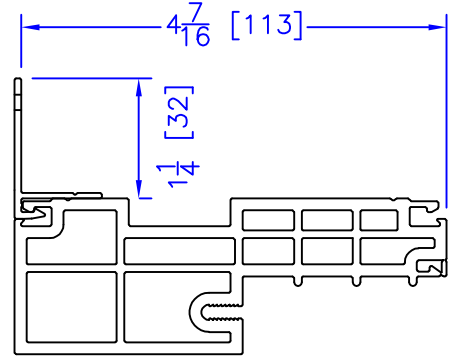

FLASHING FLANGE

7/8" BM/J-TRIM

1-1/2" BM/J-TRIM

2" 2-PC DOOR BM

2" 180 BM/J-TRIM

3-1/2" BM/J-TRIM

3-1/2" 180 BM/J-TRIM

ADD 2" TO FRAME DEPTH FOR 6 1/2" FRAMES
ALL OTHER OFFSETS ARE THE SAME FOR THE 6 1/2" FRAMES