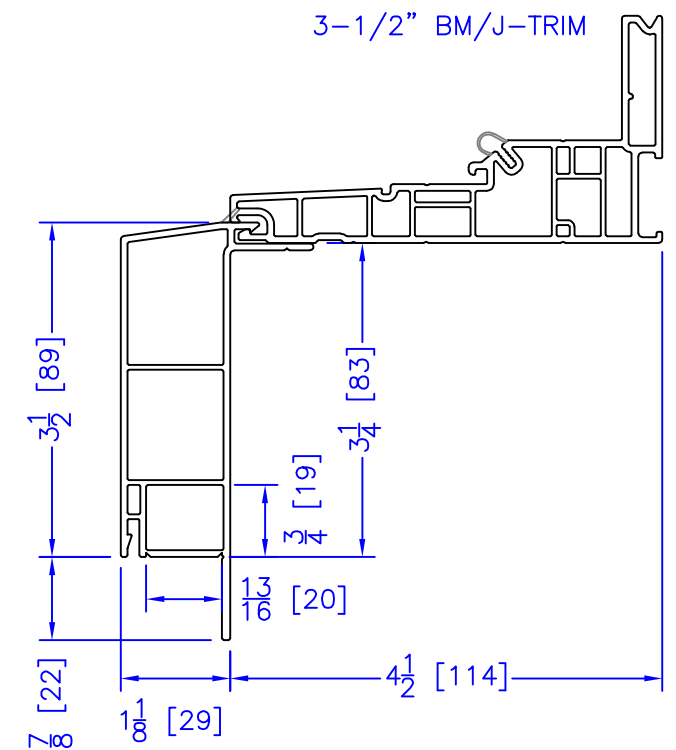

FLASHING FLANGE

1-1/2" x 2-1/4" EXTENDED BM/J-TRIM

1-1/2" BM/J-TRIM

SILL BM

7/8" BM/J-TRIM

2" 2-PC CONTOUR BM

2" 180 BM/J-TRIM

3-1/2" BM/J-TRIM

3-1/2" 180 BM/J-TRIM

FLUSH EXTENSION
(OFFERED WITH AND WITHOUT NAILING FIN)

NAILING FIN

INTEGRAL NAILING FIN