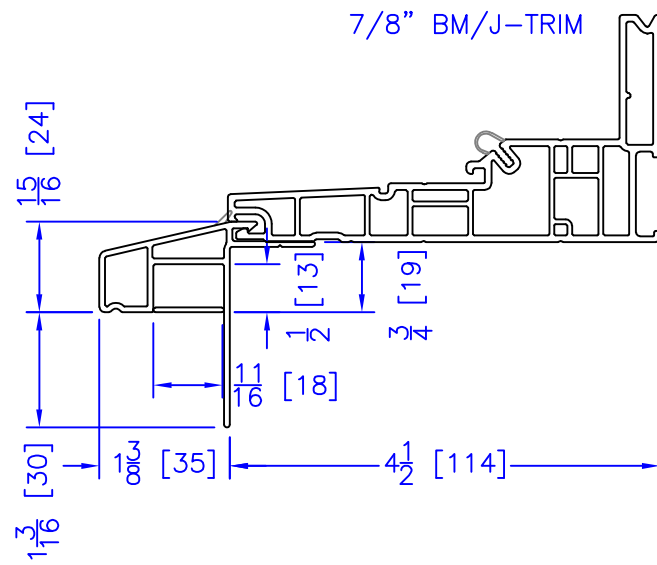

FLASHING FLANGE

1-1/2" x 2-1/4" EXTENDED BM/J-TRIM

1-1/2" BM/J-TRIM

SILL BM

7/8" BM/J-TRIM

2" 2-PC CONTOUR BM

2" 180 BM/J-TRIM

3-1/2" BM/J-TRIM

3-1/2" 180 BM/J-TRIM

FLUSH EXTENSION
(OFFERED WITH AND WITHOUT NAILING FIN)

NAILING FIN

INTEGRAL NAILING FIN