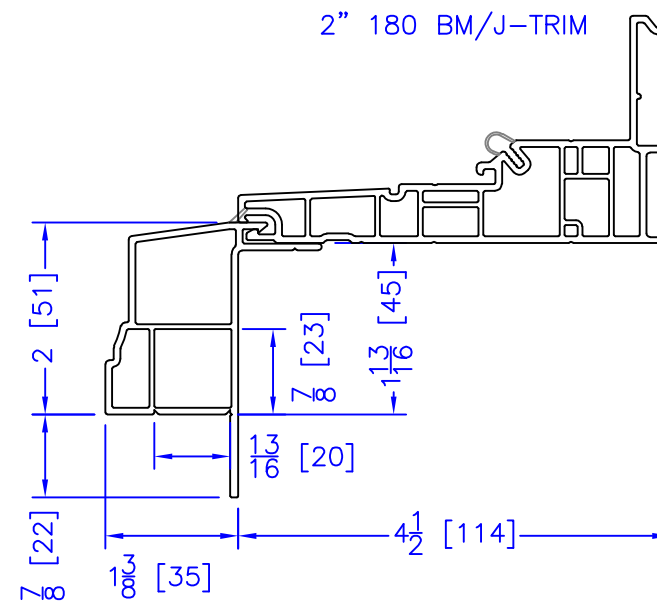

FLASHING FLANGE

1-1/2" x 2-1/4" EXTENDED BM/J-TRIM

1-1/2" BM/J-TRIM

SILL BM

7/8" BM/J-TRIM

2" 2-PC CONTOUR BM

2" 180 BM/J-TRIM

3-1/2" BM/J-TRIM

3-1/2" 180 BM/J-TRIM

FLUSH EXTENSION
(OFFERED WITH AND WITHOUT NAILING FIN)

NAILING FIN

INTEGRAL NAILING FIN