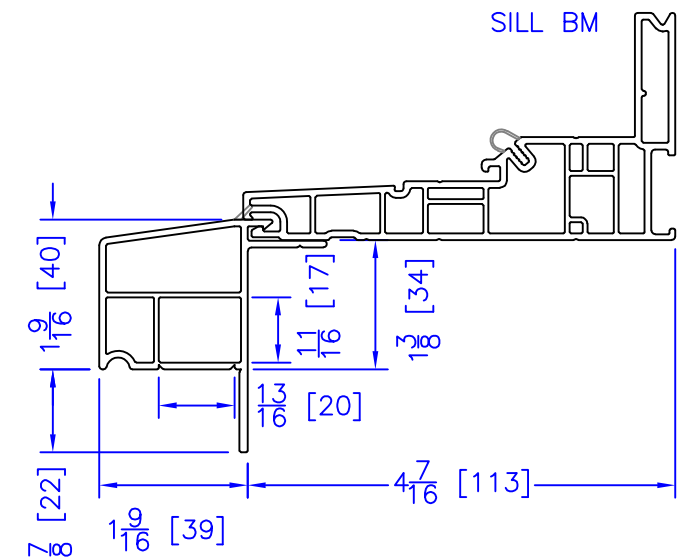

FLASHING FLANGE

1-1/2" x 2-1/4" EXTENDED BM/J-TRIM

1-1/2" BM/J-TRIM

SILL BM

7/8" BM/J-TRIM

2" 2-PC CONTOUR BM

2" 180 BM/J-TRIM

3-1/2" BM/J-TRIM

3-1/2" 180 BM/J-TRIM

FLUSH EXTENSION
(OFFERED WITH AND WITHOUT NAILING FIN)

NAILING FIN

INTEGRAL NAILING FIN