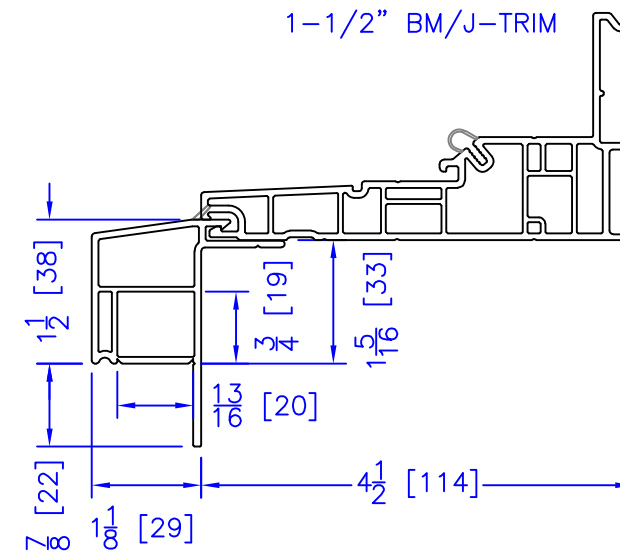

FLASHING FLANGE

1-1/2" x 2-1/4" EXTENDED BM/J-TRIM

1-1/2" BM/J-TRIM

SILL BM

7/8" BM/J-TRIM

2" 2-PC CONTOUR BM

2" 180 BM/J-TRIM

3-1/2" BM/J-TRIM

3-1/2" 180 BM/J-TRIM

FLUSH EXTENSION
(OFFERED WITH AND WITHOUT NAILING FIN)

NAILING FIN

INTEGRAL NAILING FIN