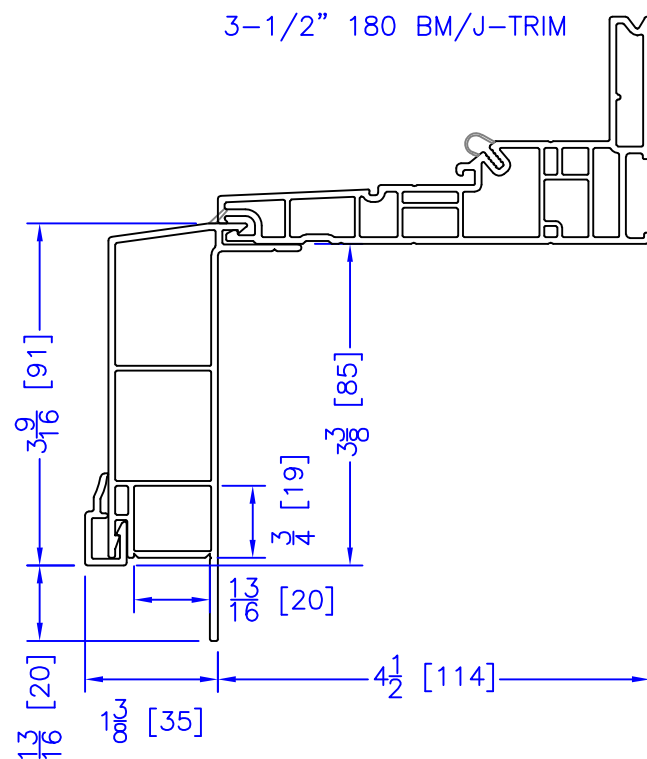

FLASHING FLANGE

1-1/2" x 2-1/4" EXTENDED BM/J-TRIM

1-1/2" BM/J-TRIM

SILL BM

7/8" BM/J-TRIM

2" 2-PC CONTOUR BM

2" 180 BM/J-TRIM

3-1/2" BM/J-TRIM

3-1/2" 180 BM/J-TRIM

FLUSH EXTENSION
(OFFERED WITH AND WITHOUT NAILING FIN)

NAILING FIN

INTEGRAL NAILING FIN