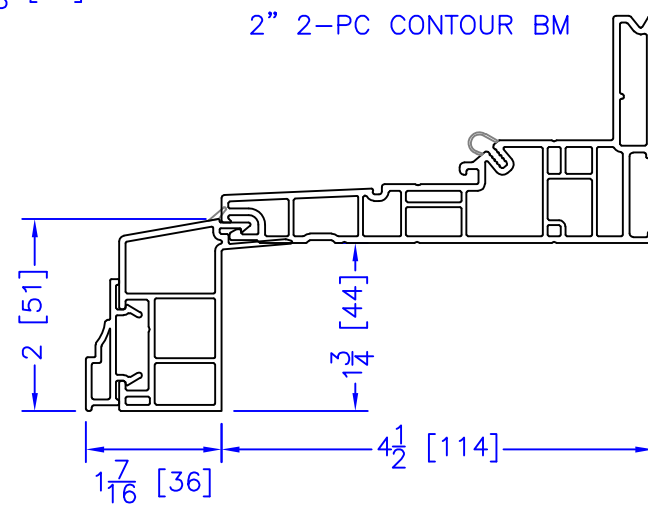

FLASHING FLANGE

1-1/2" x 2-1/4" EXTENDED BM/J-TRIM

1-1/2" BM/J-TRIM

SILL BM

7/8" BM/J-TRIM

2" 2-PC CONTOUR BM

2" 180 BM/J-TRIM

3-1/2" BM/J-TRIM

3-1/2" 180 BM/J-TRIM

FLUSH EXTENSION
(OFFERED WITH AND WITHOUT NAILING FIN)

NAILING FIN

INTEGRAL NAILING FIN