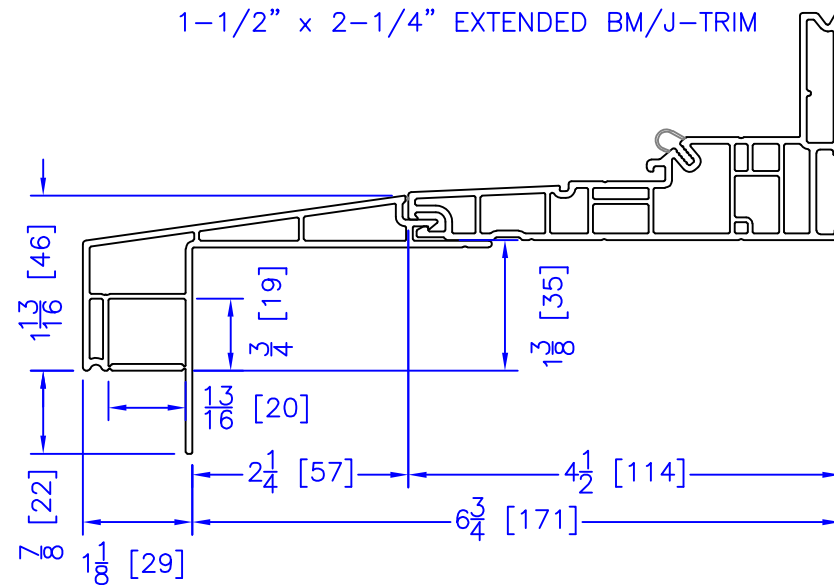

FLASHING FLANGE

1-1/2" x 2-1/4" EXTENDED BM/J-TRIM

1-1/2" BM/J-TRIM

SILL BM

7/8" BM/J-TRIM

2" 2-PC CONTOUR BM

2" 180 BM/J-TRIM

3-1/2" BM/J-TRIM

3-1/2" 180 BM/J-TRIM

FLUSH EXTENSION
(OFFERED WITH AND WITHOUT NAILING FIN)

NAILING FIN

INTEGRAL NAILING FIN