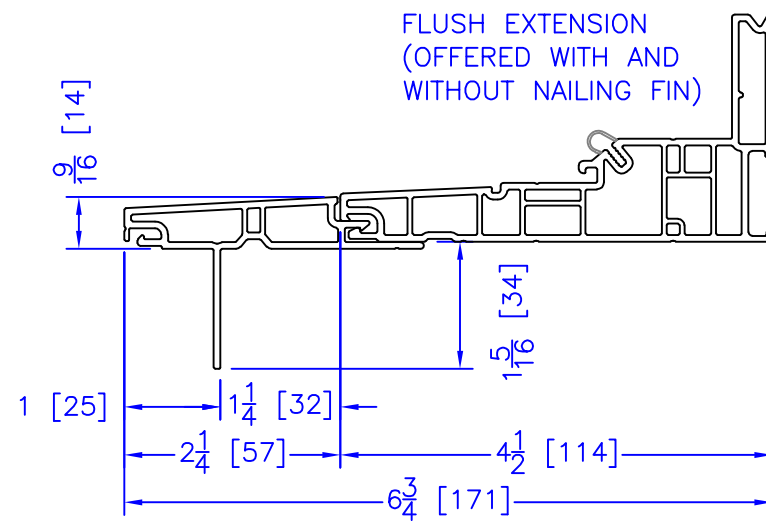

FLASHING FLANGE

1-1/2" x 2-1/4" EXTENDED BM/J-TRIM

1-1/2" BM/J-TRIM

SILL BM

7/8" BM/J-TRIM

2" 2-PC CONTOUR BM

2" 180 BM/J-TRIM

3-1/2" BM/J-TRIM

3-1/2" 180 BM/J-TRIM

FLUSH EXTENSION
(OFFERED WITH AND WITHOUT NAILING FIN)

NAILING FIN

INTEGRAL NAILING FIN