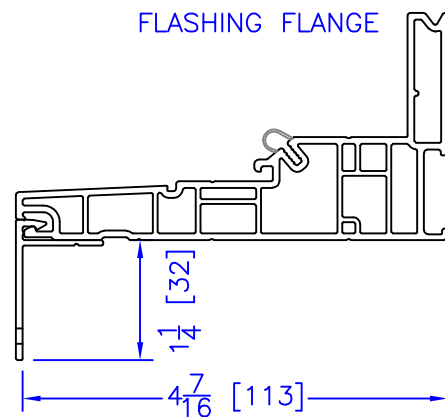

FLASHING FLANGE

1-1/2" x 2-1/4" EXTENDED BM/J-TRIM

1-1/2" BM/J-TRIM

SILL BM

7/8" BM/J-TRIM

2" 2-PC CONTOUR BM

2" 180 BM/J-TRIM

3-1/2" BM/J-TRIM

3-1/2" 180 BM/J-TRIM

FLUSH EXTENSION
(OFFERED WITH AND WITHOUT NAILING FIN)

NAILING FIN

INTEGRAL NAILING FIN