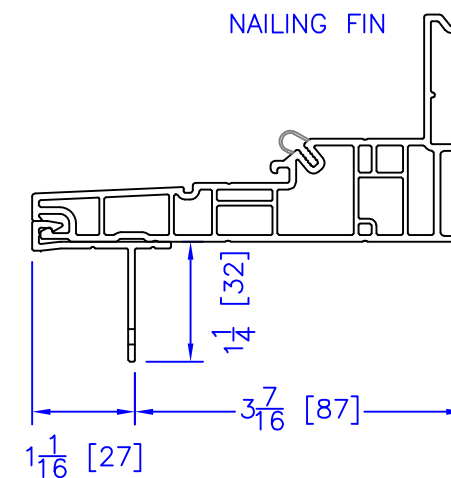

FLASHING FLANGE

1-1/2" x 2-1/4" EXTENDED BM/J-TRIM

1-1/2" BM/J-TRIM

SILL BM

7/8" BM/J-TRIM

2" 2-PC CONTOUR BM

2" 180 BM/J-TRIM

3-1/2" BM/J-TRIM

3-1/2" 180 BM/J-TRIM

FLUSH EXTENSION
(OFFERED WITH AND WITHOUT NAILING FIN)

NAILING FIN

INTEGRAL NAILING FIN