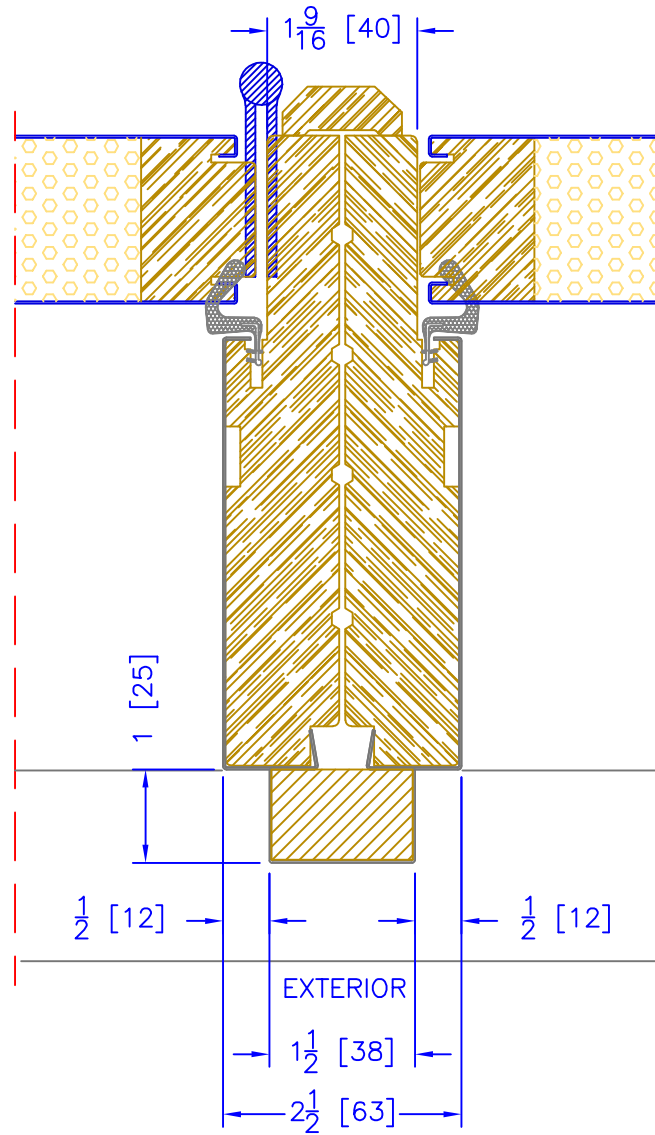

4<sup>5</sup>/<sub>8</sub>" INSWING OPERATOR/SIDELITE  
 VERTICAL MULLION  
 STORM DOOR PREP ON POST  
 ONLY AVAILABLE w/ STORM DOOR  
 PREP BRICKMOULDS

6<sup>5</sup>/<sub>8</sub>" INSWING OPERATOR/SIDELITE  
 VERTICAL MULLION  
 STORM DOOR PREP ON POST  
 ONLY AVAILABLE w/ STORM DOOR  
 PREP BRICKMOULDS