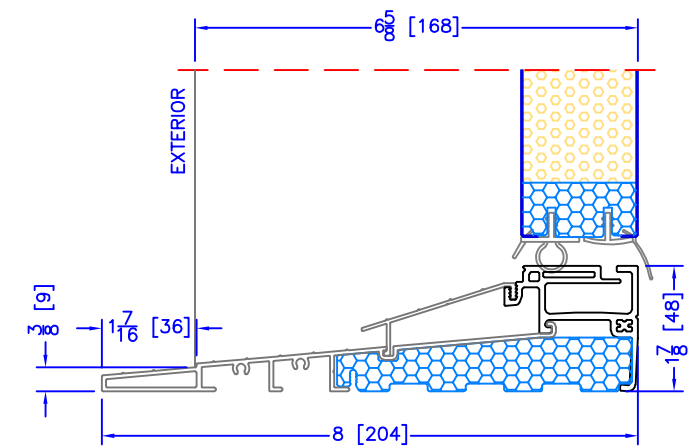

4 7/8" INSWING HIGH PERFORMANCE SILL
CLOSE-OUT EXTENSION
(USED WITH PLAIN FRAME)

6 5/8" INSWING HIGH PERFORMANCE SILL
CLOSE-OUT EXTENSION
(USED WITH PLAIN FRAME)

7 1/4" INSWING HIGH PERFORMANCE SILL
CLOSE-OUT EXTENSION
(USED WITH PLAIN FRAME)

4 7/8" INSWING ASSISTED LIVING SILL

6 5/8" INSWING ASSISTED LIVING SILL

4 7/8" INSWING HIGH PERFORMANCE SILL
2 PC ALUMINUM (2" EXT)
(USED WITH ALL OTHER EXTERIOR OPTIONS)

6 5/8" INSWING HIGH PERFORMANCE SILL
2 PC ALUMINUM (2" EXT)
(USED WITH ALL OTHER EXTERIOR OPTIONS)

7 1/4" INSWING HIGH PERFORMANCE SILL
2 PC ALUMINUM (2" EXT)
(USED WITH ALL OTHER EXTERIOR OPTIONS)

6 5/8" INSWING HIGH PERFORMANCE SILL
1 PC ALUMINUM
(USED WITH 2" DOOR BM'S/J-TRIM'S)

4 7/8" INSWING HIGH PERFORMANCE SILL
2 PC ALUMINUM (3 1/4" EXT)
(USED WITH 1 1/2" EXTENDED BM/J-TRIM & FLUSH EXTENSION)

6 5/8" INSWING HIGH PERFORMANCE SILL
2 PC ALUMINUM (3 1/4" EXT)
(USED WITH 1 1/2" EXTENDED BM/J-TRIM & FLUSH EXTENSION)

7 1/4" INSWING HIGH PERFORMANCE SILL
2 PC ALUMINUM (3 1/4" EXT)
(USED WITH 1 1/2" EXTENDED BM/J-TRIM & FLUSH EXTENSION)