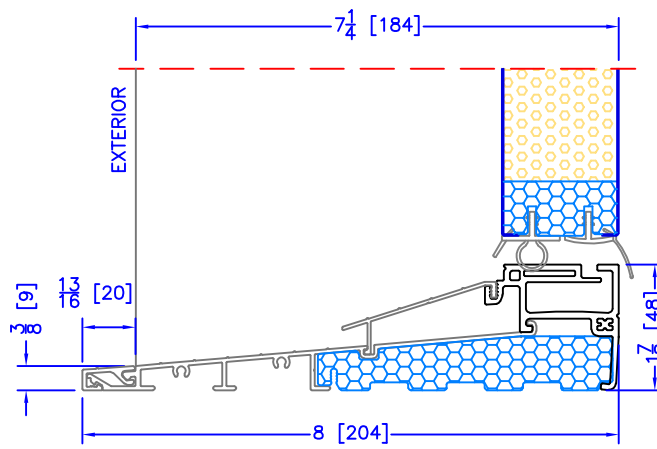

4 7/8" INSWING HIGH PERFORMANCE SILL
CLOSE-OUT EXTENSION
(USED WITH PLAIN FRAME)

6 5/8" INSWING HIGH PERFORMANCE SILL
CLOSE-OUT EXTENSION
(USED WITH PLAIN FRAME)

7 1/4" INSWING HIGH PERFORMANCE SILL
CLOSE-OUT EXTENSION
(USED WITH PLAIN FRAME)

4 7/8" INSWING ASSISTED LIVING SILL

6 5/8" INSWING ASSISTED LIVING SILL

4 7/8" INSWING HIGH PERFORMANCE SILL
2 PC ALUMINUM (2" EXT)
(USED WITH ALL OTHER EXTERIOR OPTIONS)

6 5/8" INSWING HIGH PERFORMANCE SILL
2 PC ALUMINUM (2" EXT)
(USED WITH ALL OTHER EXTERIOR OPTIONS)

7 1/4" INSWING HIGH PERFORMANCE SILL
2 PC ALUMINUM (2" EXT)
(USED WITH ALL OTHER EXTERIOR OPTIONS)

6 5/8" INSWING HIGH PERFORMANCE SILL
1 PC ALUMINUM
(USED WITH 2" DOOR BM'S/J-TRIM'S)

4 7/8" INSWING HIGH PERFORMANCE SILL
2 PC ALUMINUM (3 1/4" EXT)
(USED WITH 1 1/2" EXTENDED BM/J-TRIM & FLUSH EXTENSION)

6 5/8" INSWING HIGH PERFORMANCE SILL
2 PC ALUMINUM (3 1/4" EXT)
(USED WITH 1 1/2" EXTENDED BM/J-TRIM & FLUSH EXTENSION)

7 1/4" INSWING HIGH PERFORMANCE SILL
2 PC ALUMINUM (3 1/4" EXT)
(USED WITH 1 1/2" EXTENDED BM/J-TRIM & FLUSH EXTENSION)