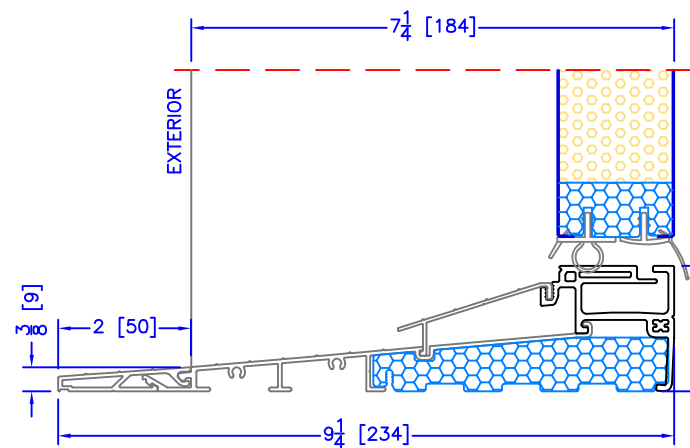

4 7/8" INSWING HIGH PERFORMANCE SILL
CLOSE-OUT EXTENSION
(USED WITH PLAIN FRAME)

6 5/8" INSWING HIGH PERFORMANCE SILL
CLOSE-OUT EXTENSION
(USED WITH PLAIN FRAME)

7 1/4" INSWING HIGH PERFORMANCE SILL
CLOSE-OUT EXTENSION
(USED WITH PLAIN FRAME)

4 7/8" INSWING ASSISTED LIVING SILL

6 5/8" INSWING ASSISTED LIVING SILL

4 7/8" INSWING HIGH PERFORMANCE SILL
2 PC ALUMINUM (2" EXT)
(USED WITH ALL OTHER EXTERIOR OPTIONS)

6 5/8" INSWING HIGH PERFORMANCE SILL
2 PC ALUMINUM (2" EXT)
(USED WITH ALL OTHER EXTERIOR OPTIONS)

7 1/4" INSWING HIGH PERFORMANCE SILL
2 PC ALUMINUM (2" EXT)
(USED WITH ALL OTHER EXTERIOR OPTIONS)

6 5/8" INSWING HIGH PERFORMANCE SILL
1 PC ALUMINUM
(USED WITH 2" DOOR BM'S/J-TRIM'S)

4 7/8" INSWING HIGH PERFORMANCE SILL
2 PC ALUMINUM (3 1/4" EXT)
(USED WITH 1 1/2" EXTENDED BM/J-TRIM & FLUSH EXTENSION)

6 5/8" INSWING HIGH PERFORMANCE SILL
2 PC ALUMINUM (3 1/4" EXT)
(USED WITH 1 1/2" EXTENDED BM/J-TRIM & FLUSH EXTENSION)

7 1/4" INSWING HIGH PERFORMANCE SILL
2 PC ALUMINUM (3 1/4" EXT)
(USED WITH 1 1/2" EXTENDED BM/J-TRIM & FLUSH EXTENSION)