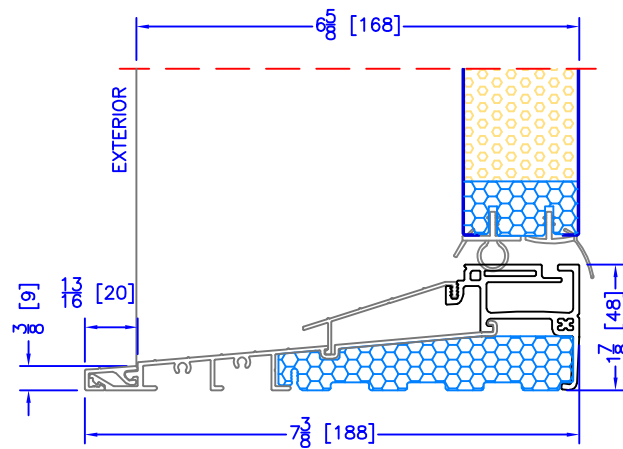

4 7/8" INSWING HIGH PERFORMANCE SILL
CLOSE-OUT EXTENSION
(USED WITH PLAIN FRAME)

6 5/8" INSWING HIGH PERFORMANCE SILL
CLOSE-OUT EXTENSION
(USED WITH PLAIN FRAME)

7 1/4" INSWING HIGH PERFORMANCE SILL
CLOSE-OUT EXTENSION
(USED WITH PLAIN FRAME)

4 7/8" INSWING ASSISTED LIVING SILL

6 5/8" INSWING ASSISTED LIVING SILL

4 7/8" INSWING HIGH PERFORMANCE SILL
2 PC ALUMINUM (2" EXT)
(USED WITH ALL OTHER EXTERIOR OPTIONS)

6 5/8" INSWING HIGH PERFORMANCE SILL
2 PC ALUMINUM (2" EXT)
(USED WITH ALL OTHER EXTERIOR OPTIONS)

7 1/4" INSWING HIGH PERFORMANCE SILL
2 PC ALUMINUM (2" EXT)
(USED WITH ALL OTHER EXTERIOR OPTIONS)

6 5/8" INSWING HIGH PERFORMANCE SILL
1 PC ALUMINUM
(USED WITH 2" DOOR BM'S/J-TRIM'S)

4 7/8" INSWING HIGH PERFORMANCE SILL
2 PC ALUMINUM (3 1/4" EXT)
(USED WITH 1 1/2" EXTENDED BM/J-TRIM & FLUSH EXTENSION)

6 5/8" INSWING HIGH PERFORMANCE SILL
2 PC ALUMINUM (3 1/4" EXT)
(USED WITH 1 1/2" EXTENDED BM/J-TRIM & FLUSH EXTENSION)

7 1/4" INSWING HIGH PERFORMANCE SILL
2 PC ALUMINUM (3 1/4" EXT)
(USED WITH 1 1/2" EXTENDED BM/J-TRIM & FLUSH EXTENSION)