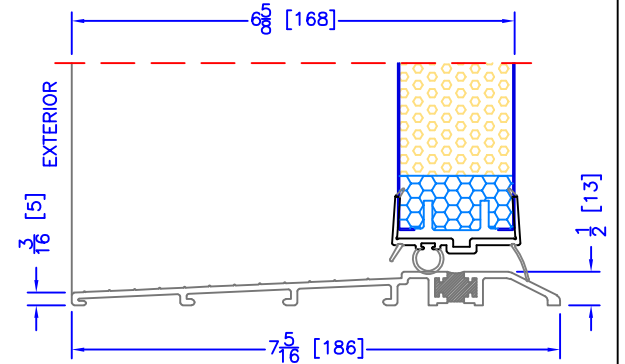

4 7/8" INSWING HIGH PERFORMANCE SILL
CLOSE-OUT EXTENSION
(USED WITH PLAIN FRAME)

6 5/8" INSWING HIGH PERFORMANCE SILL
CLOSE-OUT EXTENSION
(USED WITH PLAIN FRAME)

7 1/4" INSWING HIGH PERFORMANCE SILL
CLOSE-OUT EXTENSION
(USED WITH PLAIN FRAME)

4 7/8" INSWING ASSISTED LIVING SILL

6 5/8" INSWING ASSISTED LIVING SILL

4 7/8" INSWING HIGH PERFORMANCE SILL
2 PC ALUMINUM (2" EXT)
(USED WITH ALL OTHER EXTERIOR OPTIONS)

6 5/8" INSWING HIGH PERFORMANCE SILL
2 PC ALUMINUM (2" EXT)
(USED WITH ALL OTHER EXTERIOR OPTIONS)

7 1/4" INSWING HIGH PERFORMANCE SILL
2 PC ALUMINUM (2" EXT)
(USED WITH ALL OTHER EXTERIOR OPTIONS)

6 5/8" INSWING HIGH PERFORMANCE SILL
1 PC ALUMINUM
(USED WITH 2" DOOR BM'S/J-TRIM'S)

4 7/8" INSWING HIGH PERFORMANCE SILL
2 PC ALUMINUM (3 1/4" EXT)
(USED WITH 1 1/2" EXTENDED BM/J-TRIM & FLUSH EXTENSION)

6 5/8" INSWING HIGH PERFORMANCE SILL
2 PC ALUMINUM (3 1/4" EXT)
(USED WITH 1 1/2" EXTENDED BM/J-TRIM & FLUSH EXTENSION)

7 1/4" INSWING HIGH PERFORMANCE SILL
2 PC ALUMINUM (3 1/4" EXT)
(USED WITH 1 1/2" EXTENDED BM/J-TRIM & FLUSH EXTENSION)