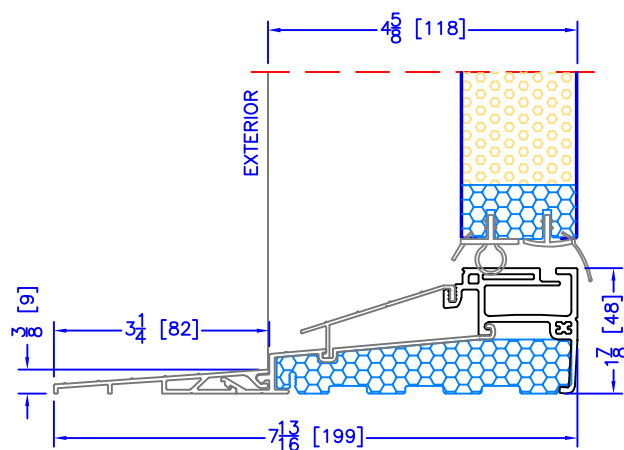

4 7/8" INSWING HIGH PERFORMANCE SILL
CLOSE-OUT EXTENSION
(USED WITH PLAIN FRAME)

6 5/8" INSWING HIGH PERFORMANCE SILL
CLOSE-OUT EXTENSION
(USED WITH PLAIN FRAME)

7 1/4" INSWING HIGH PERFORMANCE SILL
CLOSE-OUT EXTENSION
(USED WITH PLAIN FRAME)

4 7/8" INSWING ASSISTED LIVING SILL

6 5/8" INSWING ASSISTED LIVING SILL

4 7/8" INSWING HIGH PERFORMANCE SILL
2 PC ALUMINUM (2" EXT)
(USED WITH ALL OTHER EXTERIOR OPTIONS)

6 5/8" INSWING HIGH PERFORMANCE SILL
2 PC ALUMINUM (2" EXT)
(USED WITH ALL OTHER EXTERIOR OPTIONS)

7 1/4" INSWING HIGH PERFORMANCE SILL
2 PC ALUMINUM (2" EXT)
(USED WITH ALL OTHER EXTERIOR OPTIONS)

6 5/8" INSWING HIGH PERFORMANCE SILL
1 PC ALUMINUM
(USED WITH 2" DOOR BM'S/J-TRIM'S)

4 7/8" INSWING HIGH PERFORMANCE SILL
2 PC ALUMINUM (3 1/4" EXT)
(USED WITH 1 1/2" EXTENDED BM/J-TRIM & FLUSH EXTENSION)

6 5/8" INSWING HIGH PERFORMANCE SILL
2 PC ALUMINUM (3 1/4" EXT)
(USED WITH 1 1/2" EXTENDED BM/J-TRIM & FLUSH EXTENSION)

7 1/4" INSWING HIGH PERFORMANCE SILL
2 PC ALUMINUM (3 1/4" EXT)
(USED WITH 1 1/2" EXTENDED BM/J-TRIM & FLUSH EXTENSION)