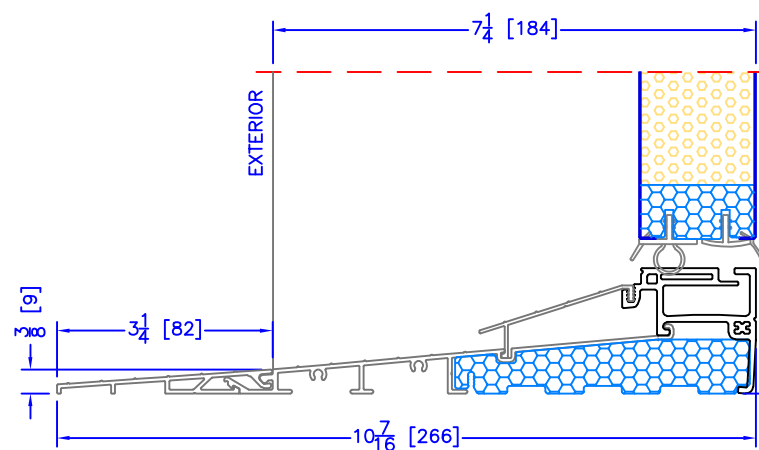

4 7/8" INSWING HIGH PERFORMANCE SILL
CLOSE-OUT EXTENSION
(USED WITH PLAIN FRAME)

6 5/8" INSWING HIGH PERFORMANCE SILL
CLOSE-OUT EXTENSION
(USED WITH PLAIN FRAME)

7 1/4" INSWING HIGH PERFORMANCE SILL
CLOSE-OUT EXTENSION
(USED WITH PLAIN FRAME)

4 7/8" INSWING ASSISTED LIVING SILL

6 5/8" INSWING ASSISTED LIVING SILL

4 7/8" INSWING HIGH PERFORMANCE SILL
2 PC ALUMINUM (2" EXT)
(USED WITH ALL OTHER EXTERIOR OPTIONS)

6 5/8" INSWING HIGH PERFORMANCE SILL
2 PC ALUMINUM (2" EXT)
(USED WITH ALL OTHER EXTERIOR OPTIONS)

7 1/4" INSWING HIGH PERFORMANCE SILL
2 PC ALUMINUM (2" EXT)
(USED WITH ALL OTHER EXTERIOR OPTIONS)

6 5/8" INSWING HIGH PERFORMANCE SILL
1 PC ALUMINUM
(USED WITH 2" DOOR BM'S/J-TRIM'S)

4 7/8" INSWING HIGH PERFORMANCE SILL
2 PC ALUMINUM (3 1/4" EXT)
(USED WITH 1 1/2" EXTENDED BM/J-TRIM & FLUSH EXTENSION)

6 5/8" INSWING HIGH PERFORMANCE SILL
2 PC ALUMINUM (3 1/4" EXT)
(USED WITH 1 1/2" EXTENDED BM/J-TRIM & FLUSH EXTENSION)

7 1/4" INSWING HIGH PERFORMANCE SILL
2 PC ALUMINUM (3 1/4" EXT)
(USED WITH 1 1/2" EXTENDED BM/J-TRIM & FLUSH EXTENSION)