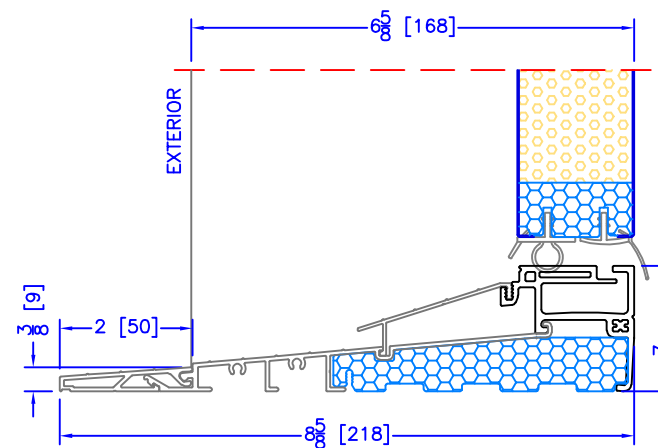

4 7/8" INSWING HIGH PERFORMANCE SILL
CLOSE-OUT EXTENSION
(USED WITH PLAIN FRAME)

6 5/8" INSWING HIGH PERFORMANCE SILL
CLOSE-OUT EXTENSION
(USED WITH PLAIN FRAME)

7 1/4" INSWING HIGH PERFORMANCE SILL
CLOSE-OUT EXTENSION
(USED WITH PLAIN FRAME)

4 7/8" INSWING ASSISTED LIVING SILL

6 5/8" INSWING ASSISTED LIVING SILL

4 7/8" INSWING HIGH PERFORMANCE SILL
2 PC ALUMINUM (2" EXT)
(USED WITH ALL OTHER EXTERIOR OPTIONS)

6 5/8" INSWING HIGH PERFORMANCE SILL
2 PC ALUMINUM (2" EXT)
(USED WITH ALL OTHER EXTERIOR OPTIONS)

7 1/4" INSWING HIGH PERFORMANCE SILL
2 PC ALUMINUM (2" EXT)
(USED WITH ALL OTHER EXTERIOR OPTIONS)

6 5/8" INSWING HIGH PERFORMANCE SILL
1 PC ALUMINUM
(USED WITH 2" DOOR BM'S/J-TRIM'S)

4 7/8" INSWING HIGH PERFORMANCE SILL
2 PC ALUMINUM (3 1/4" EXT)
(USED WITH 1 1/2" EXTENDED BM/J-TRIM & FLUSH EXTENSION)

6 5/8" INSWING HIGH PERFORMANCE SILL
2 PC ALUMINUM (3 1/4" EXT)
(USED WITH 1 1/2" EXTENDED BM/J-TRIM & FLUSH EXTENSION)

7 1/4" INSWING HIGH PERFORMANCE SILL
2 PC ALUMINUM (3 1/4" EXT)
(USED WITH 1 1/2" EXTENDED BM/J-TRIM & FLUSH EXTENSION)