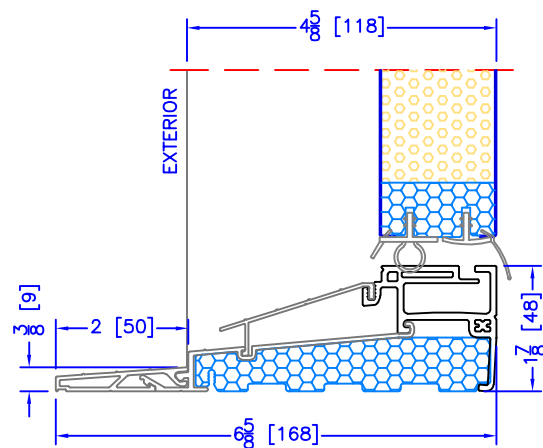

4 7/8" INSWING HIGH PERFORMANCE SILL
CLOSE-OUT EXTENSION
(USED WITH PLAIN FRAME)

6 5/8" INSWING HIGH PERFORMANCE SILL
CLOSE-OUT EXTENSION
(USED WITH PLAIN FRAME)

7 1/4" INSWING HIGH PERFORMANCE SILL
CLOSE-OUT EXTENSION
(USED WITH PLAIN FRAME)

4 7/8" INSWING ASSISTED LIVING SILL

6 5/8" INSWING ASSISTED LIVING SILL

4 7/8" INSWING HIGH PERFORMANCE SILL
2 PC ALUMINUM (2" EXT)
(USED WITH ALL OTHER EXTERIOR OPTIONS)

6 5/8" INSWING HIGH PERFORMANCE SILL
2 PC ALUMINUM (2" EXT)
(USED WITH ALL OTHER EXTERIOR OPTIONS)

7 1/4" INSWING HIGH PERFORMANCE SILL
2 PC ALUMINUM (2" EXT)
(USED WITH ALL OTHER EXTERIOR OPTIONS)

6 5/8" INSWING HIGH PERFORMANCE SILL
1 PC ALUMINUM
(USED WITH 2" DOOR BM'S/J-TRIM'S)

4 7/8" INSWING HIGH PERFORMANCE SILL
2 PC ALUMINUM (3 1/4" EXT)
(USED WITH 1 1/2" EXTENDED BM/J-TRIM & FLUSH EXTENSION)

6 5/8" INSWING HIGH PERFORMANCE SILL
2 PC ALUMINUM (3 1/4" EXT)
(USED WITH 1 1/2" EXTENDED BM/J-TRIM & FLUSH EXTENSION)

7 1/4" INSWING HIGH PERFORMANCE SILL
2 PC ALUMINUM (3 1/4" EXT)
(USED WITH 1 1/2" EXTENDED BM/J-TRIM & FLUSH EXTENSION)