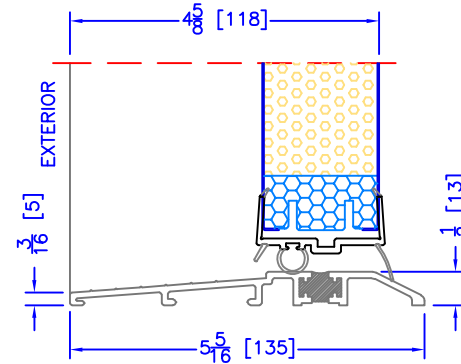

4 7/8" INSWING HIGH PERFORMANCE SILL
CLOSE-OUT EXTENSION
(USED WITH PLAIN FRAME)

6 5/8" INSWING HIGH PERFORMANCE SILL
CLOSE-OUT EXTENSION
(USED WITH PLAIN FRAME)

7 1/4" INSWING HIGH PERFORMANCE SILL
CLOSE-OUT EXTENSION
(USED WITH PLAIN FRAME)

4 7/8" INSWING ASSISTED LIVING SILL

6 5/8" INSWING ASSISTED LIVING SILL

4 7/8" INSWING HIGH PERFORMANCE SILL
2 PC ALUMINUM (2" EXT)
(USED WITH ALL OTHER EXTERIOR OPTIONS)

6 5/8" INSWING HIGH PERFORMANCE SILL
2 PC ALUMINUM (2" EXT)
(USED WITH ALL OTHER EXTERIOR OPTIONS)

7 1/4" INSWING HIGH PERFORMANCE SILL
2 PC ALUMINUM (2" EXT)
(USED WITH ALL OTHER EXTERIOR OPTIONS)

6 5/8" INSWING HIGH PERFORMANCE SILL
1 PC ALUMINUM
(USED WITH 2" DOOR BM'S/J-TRIM'S)

4 7/8" INSWING HIGH PERFORMANCE SILL
2 PC ALUMINUM (3 1/4" EXT)
(USED WITH 1 1/2" EXTENDED BM/J-TRIM & FLUSH EXTENSION)

6 5/8" INSWING HIGH PERFORMANCE SILL
2 PC ALUMINUM (3 1/4" EXT)
(USED WITH 1 1/2" EXTENDED BM/J-TRIM & FLUSH EXTENSION)

7 1/4" INSWING HIGH PERFORMANCE SILL
2 PC ALUMINUM (3 1/4" EXT)
(USED WITH 1 1/2" EXTENDED BM/J-TRIM & FLUSH EXTENSION)