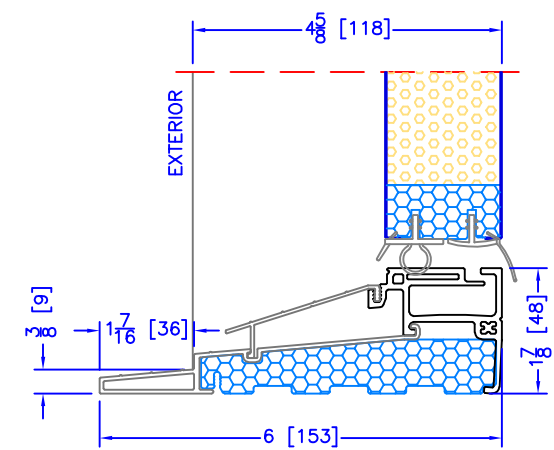

4 7/8" INSWING HIGH PERFORMANCE SILL
CLOSE-OUT EXTENSION
(USED WITH PLAIN FRAME)

6 5/8" INSWING HIGH PERFORMANCE SILL
CLOSE-OUT EXTENSION
(USED WITH PLAIN FRAME)

7 1/4" INSWING HIGH PERFORMANCE SILL
CLOSE-OUT EXTENSION
(USED WITH PLAIN FRAME)

7 1/4" INSWING HIGH PERFORMANCE SILL
2 PC ALUMINUM (2" EXT)
(USED WITH ALL OTHER EXTERIOR OPTIONS)

6 5/8" INSWING HIGH PERFORMANCE SILL
1 PC ALUMINUM
(USED WITH 2" DOOR BM'S/J-TRIM'S)

4 7/8" INSWING HIGH PERFORMANCE SILL
2 PC ALUMINUM (3 1/4" EXT)
(USED WITH 1 1/2" EXTENDED BM/J-TRIM & FLUSH EXTENSION)

6 5/8" INSWING HIGH PERFORMANCE SILL
2 PC ALUMINUM (3 1/4" EXT)
(USED WITH 1 1/2" EXTENDED BM/J-TRIM & FLUSH EXTENSION)

7 1/4" INSWING HIGH PERFORMANCE SILL
2 PC ALUMINUM (3 1/4" EXT)
(USED WITH 1 1/2" EXTENDED BM/J-TRIM & FLUSH EXTENSION)

4 7/8" INSWING HIGH PERFORMANCE SILL
1 PC ALUMINUM
(USED WITH 2" DOOR BM'S/J-TRIM'S)