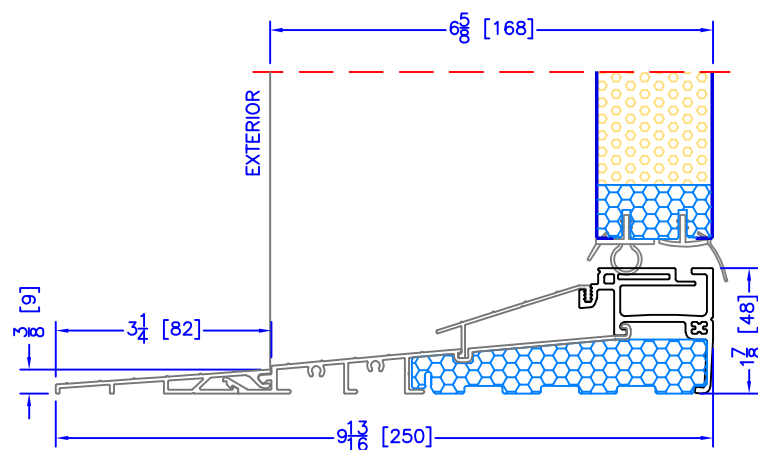

4 7/8" INSWING HIGH PERFORMANCE SILL
CLOSE-OUT EXTENSION
(USED WITH PLAIN FRAME)

6 5/8" INSWING HIGH PERFORMANCE SILL
CLOSE-OUT EXTENSION
(USED WITH PLAIN FRAME)

7 1/4" INSWING HIGH PERFORMANCE SILL
CLOSE-OUT EXTENSION
(USED WITH PLAIN FRAME)

4 7/8" INSWING ASSISTED LIVING SILL

6 5/8" INSWING ASSISTED LIVING SILL

4 7/8" INSWING HIGH PERFORMANCE SILL
2 PC ALUMINUM (2" EXT)
(USED WITH ALL OTHER EXTERIOR OPTIONS)

6 5/8" INSWING HIGH PERFORMANCE SILL
2 PC ALUMINUM (2" EXT)
(USED WITH ALL OTHER EXTERIOR OPTIONS)

7 1/4" INSWING HIGH PERFORMANCE SILL
2 PC ALUMINUM (2" EXT)
(USED WITH ALL OTHER EXTERIOR OPTIONS)

6 5/8" INSWING HIGH PERFORMANCE SILL
1 PC ALUMINUM
(USED WITH 2" DOOR BM'S/J-TRIM'S)

4 7/8" INSWING HIGH PERFORMANCE SILL
2 PC ALUMINUM (3 1/4" EXT)
(USED WITH 1 1/2" EXTENDED BM/J-TRIM & FLUSH EXTENSION)

6 5/8" INSWING HIGH PERFORMANCE SILL
2 PC ALUMINUM (3 1/4" EXT)
(USED WITH 1 1/2" EXTENDED BM/J-TRIM & FLUSH EXTENSION)

7 1/4" INSWING HIGH PERFORMANCE SILL
2 PC ALUMINUM (3 1/4" EXT)
(USED WITH 1 1/2" EXTENDED BM/J-TRIM & FLUSH EXTENSION)