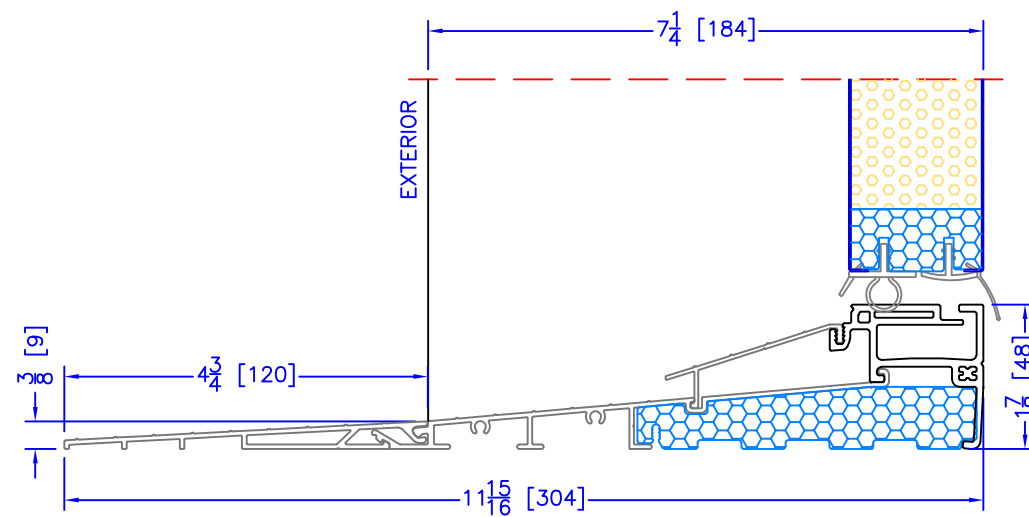

7 1/4" INSWING HIGH PERFORMANCE SILL
CLOSE-OUT EXTENSION
(USED WITH PLAIN FRAME)

7 1/4" INSWING HIGH PERFORMANCE SILL
2 PC ALUMINUM (2" EXT)
(USED WITH ALL OTHER EXTERIOR OPTIONS)

7 1/4" INSWING HIGH PERFORMANCE SILL
2 PC ALUMINUM (3 1/4" EXT)
(USED WITH FLUSH EXTENSION)

7 1/4" INSWING HIGH PERFORMANCE SILL
2 PC ALUMINUM (4 3/4" EXT)
(USED WITH 1 1/2" EXTENDED BM/J-TRIM)