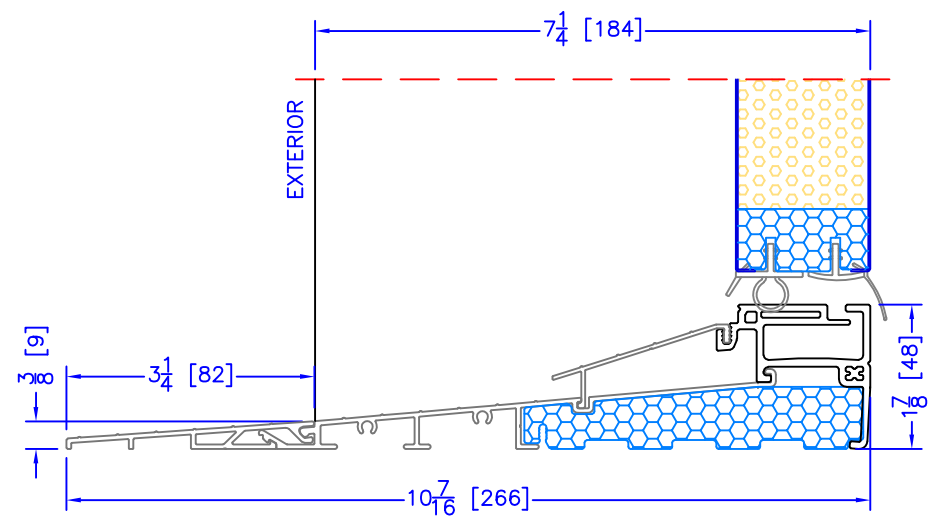

7 1/4" INSWING HIGH PERFORMANCE SILL
CLOSE-OUT EXTENSION
(USED WITH PLAIN FRAME)

7 1/4" INSWING HIGH PERFORMANCE SILL
2 PC ALUMINUM (2" EXT)
(USED WITH ALL OTHER EXTERIOR OPTIONS)

7 1/4" INSWING HIGH PERFORMANCE SILL
2 PC ALUMINUM (3 1/4" EXT)
(USED WITH FLUSH EXTENSION)

7 1/4" INSWING HIGH PERFORMANCE SILL
2 PC ALUMINUM (4 3/4" EXT)
(USED WITH 1 1/2" EXTENDED BM/J-TRIM)