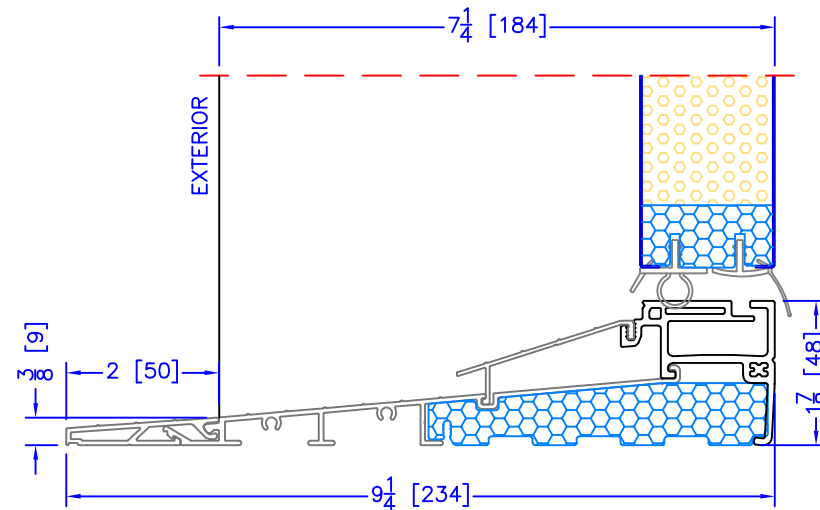

7 1/4" INSWING HIGH PERFORMANCE SILL
CLOSE-OUT EXTENSION
(USED WITH PLAIN FRAME)

7 1/4" INSWING HIGH PERFORMANCE SILL
2 PC ALUMINUM (2" EXT)
(USED WITH ALL OTHER EXTERIOR OPTIONS)

7 1/4" INSWING HIGH PERFORMANCE SILL
2 PC ALUMINUM (3 1/4" EXT)
(USED WITH FLUSH EXTENSION)

7 1/4" INSWING HIGH PERFORMANCE SILL
2 PC ALUMINUM (4 3/4" EXT)
(USED WITH 1 1/2" EXTENDED BM/J-TRIM)