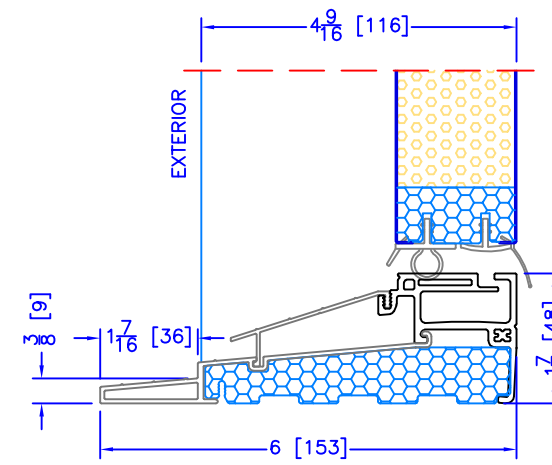

4 7/8" INSWING HIGH PERFORMANCE SILL
CLOSE-OUT EXTENSION
(USED WITH PLAIN FRAME)

6 5/8" INSWING HIGH PERFORMANCE SILL
CLOSE-OUT EXTENSION
(USED WITH PLAIN FRAME)

4 7/8" INSWING HIGH PERFORMANCE SILL
2 PC ALUMINUM (3/4" EXT)
(USED WITH FLUSH EXTENSION)

6 5/8" INSWING HIGH PERFORMANCE SILL
2 PC ALUMINUM (3/4" EXT)
(USED WITH FLUSH EXTENSION)

4 7/8" INSWING HIGH PERFORMANCE SILL
2 PC ALUMINUM (4 3/4" EXT)
(USED WITH 1 1/2" EXTENDED BM/J-TRIM)

6 5/8" INSWING HIGH PERFORMANCE SILL
2 PC ALUMINUM (4 3/4" EXT)
(USED WITH 1 1/2" EXTENDED BM/J-TRIM)

4 7/8" INSWING HIGH PERFORMANCE SILL
1 PC ALUMINUM
(USED WITH 2" DOOR BM'S/J-TRIM'S)

6 5/8" INSWING HIGH PERFORMANCE SILL
1 PC ALUMINUM
(USED WITH 2" DOOR BM'S/J-TRIM'S)

4 7/8" INSWING HIGH PERFORMANCE SILL
2 PC ALUMINUM (2" EXT)
(USED WITH ALL OTHER EXTERIOR OPTIONS)

6 5/8" INSWING HIGH PERFORMANCE SILL
2 PC ALUMINUM (2" EXT)
(USED WITH ALL OTHER EXTERIOR OPTIONS)

4 7/8" INSWING ASSISTED LIVING SILL

6 5/8" INSWING ASSISTED LIVING SILL