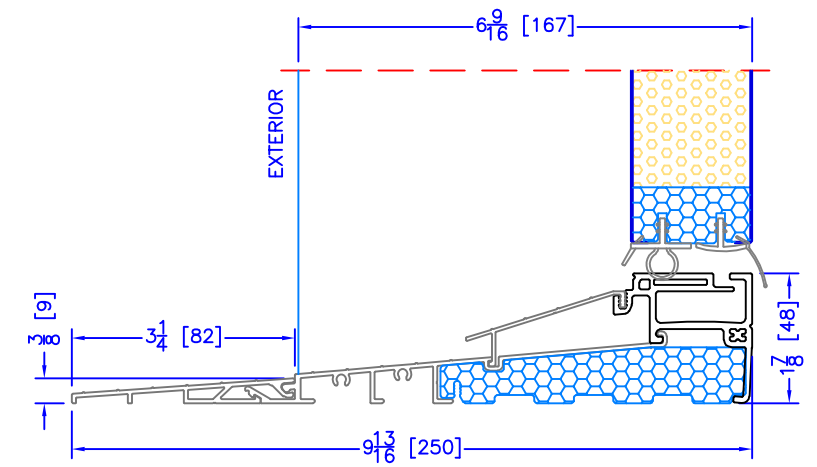

4 7/8" INSWING HIGH PERFORMANCE SILL
CLOSE-OUT EXTENSION
(USED WITH PLAIN FRAME)

6 5/8" INSWING HIGH PERFORMANCE SILL
CLOSE-OUT EXTENSION
(USED WITH PLAIN FRAME)

4 7/8" INSWING HIGH PERFORMANCE SILL
2 PC ALUMINUM (3/4" EXT)
(USED WITH FLUSH EXTENSION)

6 5/8" INSWING HIGH PERFORMANCE SILL
2 PC ALUMINUM (3/4" EXT)
(USED WITH FLUSH EXTENSION)

4 7/8" INSWING HIGH PERFORMANCE SILL
2 PC ALUMINUM (4 3/4" EXT)
(USED WITH 1 1/2" EXTENDED BM/J-TRIM)

6 5/8" INSWING HIGH PERFORMANCE SILL
2 PC ALUMINUM (4 3/4" EXT)
(USED WITH 1 1/2" EXTENDED BM/J-TRIM)

4 7/8" INSWING HIGH PERFORMANCE SILL
1 PC ALUMINUM
(USED WITH 2" DOOR BM'S/J-TRIM'S)

6 5/8" INSWING HIGH PERFORMANCE SILL
1 PC ALUMINUM
(USED WITH 2" DOOR BM'S/J-TRIM'S)

4 7/8" INSWING HIGH PERFORMANCE SILL
2 PC ALUMINUM (2" EXT)
(USED WITH ALL OTHER EXTERIOR OPTIONS)

6 5/8" INSWING HIGH PERFORMANCE SILL
2 PC ALUMINUM (2" EXT)
(USED WITH ALL OTHER EXTERIOR OPTIONS)

4 7/8" INSWING ASSISTED LIVING SILL

6 5/8" INSWING ASSISTED LIVING SILL