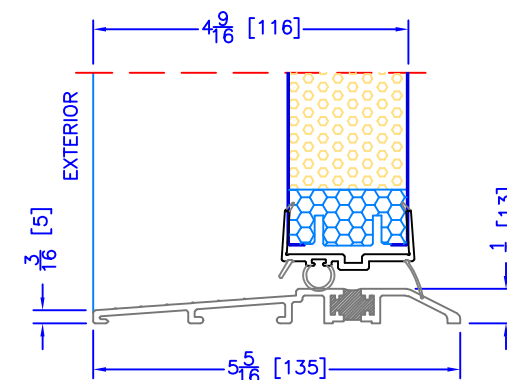

4 7/8" INSWING HIGH PERFORMANCE SILL
CLOSE-OUT EXTENSION
(USED WITH PLAIN FRAME)

6 5/8" INSWING HIGH PERFORMANCE SILL
CLOSE-OUT EXTENSION
(USED WITH PLAIN FRAME)

4 7/8" INSWING HIGH PERFORMANCE SILL
2 PC ALUMINUM (3/4" EXT)
(USED WITH FLUSH EXTENSION)

6 5/8" INSWING HIGH PERFORMANCE SILL
2 PC ALUMINUM (3/4" EXT)
(USED WITH FLUSH EXTENSION)

4 7/8" INSWING HIGH PERFORMANCE SILL
2 PC ALUMINUM (4 3/4" EXT)
(USED WITH 1 1/2" EXTENDED BM/J-TRIM)

6 5/8" INSWING HIGH PERFORMANCE SILL
2 PC ALUMINUM (4 3/4" EXT)
(USED WITH 1 1/2" EXTENDED BM/J-TRIM)

4 7/8" INSWING HIGH PERFORMANCE SILL
1 PC ALUMINUM
(USED WITH 2" DOOR BM'S/J-TRIM'S)

6 5/8" INSWING HIGH PERFORMANCE SILL
1 PC ALUMINUM
(USED WITH 2" DOOR BM'S/J-TRIM'S)

4 7/8" INSWING HIGH PERFORMANCE SILL
2 PC ALUMINUM (2" EXT)
(USED WITH ALL OTHER EXTERIOR OPTIONS)

6 5/8" INSWING HIGH PERFORMANCE SILL
2 PC ALUMINUM (2" EXT)
(USED WITH ALL OTHER EXTERIOR OPTIONS)

4 7/8" INSWING ASSISTED LIVING SILL

6 5/8" INSWING ASSISTED LIVING SILL