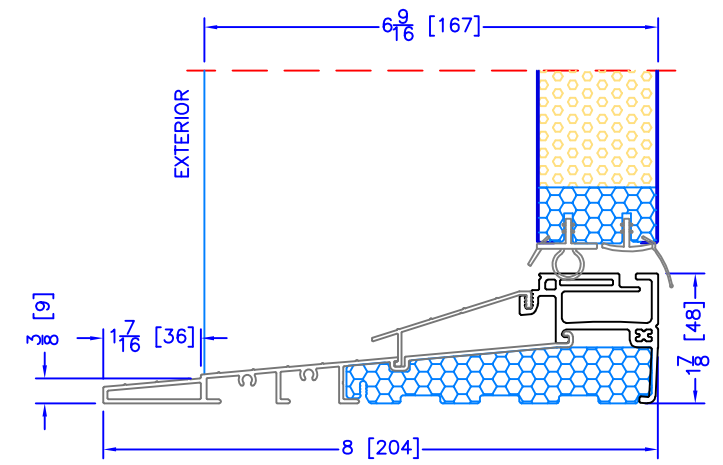

4 7/8" INSWING HIGH PERFORMANCE SILL
CLOSE-OUT EXTENSION
(USED WITH PLAIN FRAME)

6 5/8" INSWING HIGH PERFORMANCE SILL
CLOSE-OUT EXTENSION
(USED WITH PLAIN FRAME)

4 7/8" INSWING HIGH PERFORMANCE SILL
2 PC ALUMINUM (3/4" EXT)
(USED WITH FLUSH EXTENSION)

6 5/8" INSWING HIGH PERFORMANCE SILL
2 PC ALUMINUM (3/4" EXT)
(USED WITH FLUSH EXTENSION)

4 7/8" INSWING HIGH PERFORMANCE SILL
2 PC ALUMINUM (4 3/4" EXT)
(USED WITH 1 1/2" EXTENDED BM/J-TRIM)

6 5/8" INSWING HIGH PERFORMANCE SILL
2 PC ALUMINUM (4 3/4" EXT)
(USED WITH 1 1/2" EXTENDED BM/J-TRIM)

4 7/8" INSWING HIGH PERFORMANCE SILL
1 PC ALUMINUM
(USED WITH 2" DOOR BM'S/J-TRIM'S)

6 5/8" INSWING HIGH PERFORMANCE SILL
1 PC ALUMINUM
(USED WITH 2" DOOR BM'S/J-TRIM'S)

4 7/8" INSWING HIGH PERFORMANCE SILL
2 PC ALUMINUM (2" EXT)
(USED WITH ALL OTHER EXTERIOR OPTIONS)

6 5/8" INSWING HIGH PERFORMANCE SILL
2 PC ALUMINUM (2" EXT)
(USED WITH ALL OTHER EXTERIOR OPTIONS)

4 7/8" INSWING ASSISTED LIVING SILL

6 5/8" INSWING ASSISTED LIVING SILL