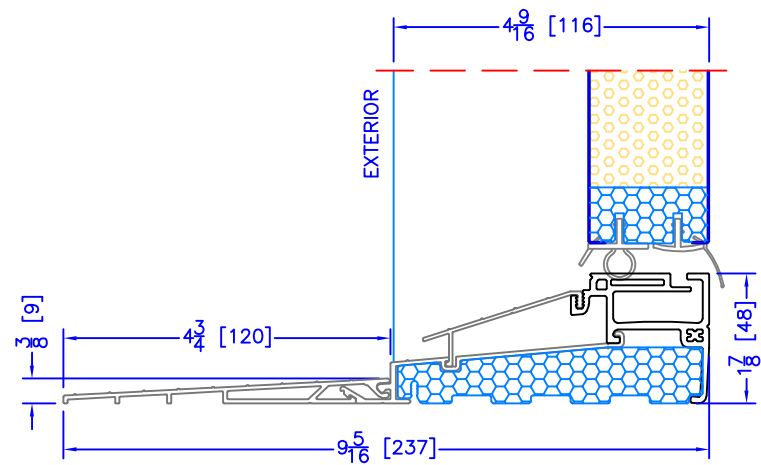

4 7/8" INSWING HIGH PERFORMANCE SILL
CLOSE-OUT EXTENSION
(USED WITH PLAIN FRAME)

6 5/8" INSWING HIGH PERFORMANCE SILL
CLOSE-OUT EXTENSION
(USED WITH PLAIN FRAME)

4 7/8" INSWING HIGH PERFORMANCE SILL
2 PC ALUMINUM (3/4" EXT)
(USED WITH FLUSH EXTENSION)

6 5/8" INSWING HIGH PERFORMANCE SILL
2 PC ALUMINUM (3/4" EXT)
(USED WITH FLUSH EXTENSION)

4 7/8" INSWING HIGH PERFORMANCE SILL
2 PC ALUMINUM (4 3/4" EXT)
(USED WITH 1 1/2" EXTENDED BM/J-TRIM)

6 5/8" INSWING HIGH PERFORMANCE SILL
2 PC ALUMINUM (4 3/4" EXT)
(USED WITH 1 1/2" EXTENDED BM/J-TRIM)

4 7/8" INSWING HIGH PERFORMANCE SILL
1 PC ALUMINUM
(USED WITH 2" DOOR BM'S/J-TRIM'S)

6 5/8" INSWING HIGH PERFORMANCE SILL
1 PC ALUMINUM
(USED WITH 2" DOOR BM'S/J-TRIM'S)

4 7/8" INSWING HIGH PERFORMANCE SILL
2 PC ALUMINUM (2" EXT)
(USED WITH ALL OTHER EXTERIOR OPTIONS)

6 5/8" INSWING HIGH PERFORMANCE SILL
2 PC ALUMINUM (2" EXT)
(USED WITH ALL OTHER EXTERIOR OPTIONS)

4 7/8" INSWING ASSISTED LIVING SILL

6 5/8" INSWING ASSISTED LIVING SILL