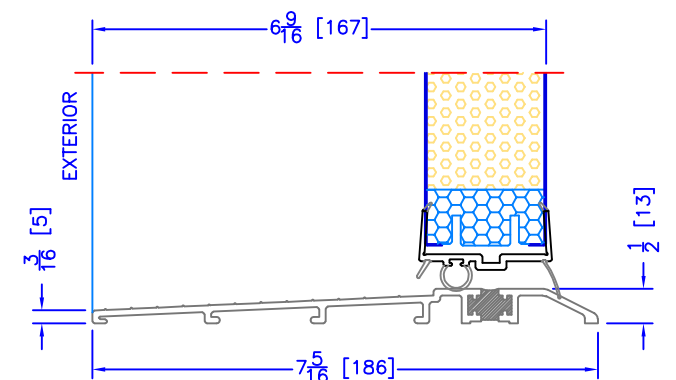

4 7/8" INSWING HIGH PERFORMANCE SILL
CLOSE-OUT EXTENSION
(USED WITH PLAIN FRAME)

6 5/8" INSWING HIGH PERFORMANCE SILL
CLOSE-OUT EXTENSION
(USED WITH PLAIN FRAME)

4 7/8" INSWING HIGH PERFORMANCE SILL
2 PC ALUMINUM (3/4" EXT)
(USED WITH FLUSH EXTENSION)

6 5/8" INSWING HIGH PERFORMANCE SILL
2 PC ALUMINUM (3/4" EXT)
(USED WITH FLUSH EXTENSION)

4 7/8" INSWING HIGH PERFORMANCE SILL
2 PC ALUMINUM (4 3/4" EXT)
(USED WITH 1 1/2" EXTENDED BM/J-TRIM)

6 5/8" INSWING HIGH PERFORMANCE SILL
2 PC ALUMINUM (4 3/4" EXT)
(USED WITH 1 1/2" EXTENDED BM/J-TRIM)

4 7/8" INSWING HIGH PERFORMANCE SILL
1 PC ALUMINUM
(USED WITH 2" DOOR BM'S/J-TRIM'S)

6 5/8" INSWING HIGH PERFORMANCE SILL
1 PC ALUMINUM
(USED WITH 2" DOOR BM'S/J-TRIM'S)

4 7/8" INSWING HIGH PERFORMANCE SILL
2 PC ALUMINUM (2" EXT)
(USED WITH ALL OTHER EXTERIOR OPTIONS)

6 5/8" INSWING HIGH PERFORMANCE SILL
2 PC ALUMINUM (2" EXT)
(USED WITH ALL OTHER EXTERIOR OPTIONS)

4 7/8" INSWING ASSISTED LIVING SILL

6 5/8" INSWING ASSISTED LIVING SILL