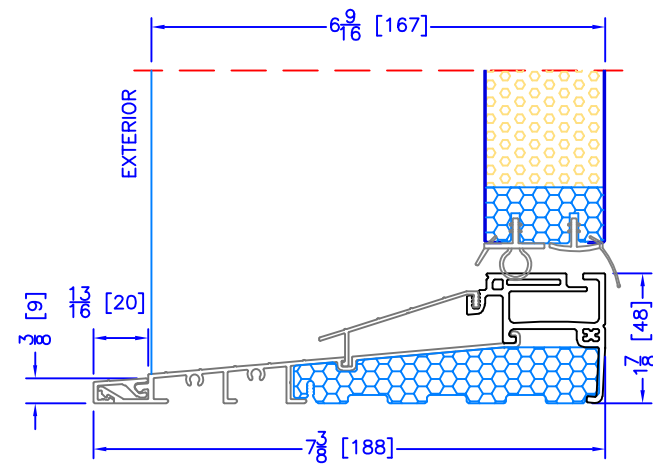

4 7/8" INSWING HIGH PERFORMANCE SILL
CLOSE-OUT EXTENSION
(USED WITH PLAIN FRAME)

6 5/8" INSWING HIGH PERFORMANCE SILL
CLOSE-OUT EXTENSION
(USED WITH PLAIN FRAME)

4 7/8" INSWING HIGH PERFORMANCE SILL
2 PC ALUMINUM (3/4" EXT)
(USED WITH FLUSH EXTENSION)

6 5/8" INSWING HIGH PERFORMANCE SILL
2 PC ALUMINUM (3/4" EXT)
(USED WITH FLUSH EXTENSION)

4 7/8" INSWING HIGH PERFORMANCE SILL
2 PC ALUMINUM (4 3/4" EXT)
(USED WITH 1 1/2" EXTENDED BM/J-TRIM)

6 5/8" INSWING HIGH PERFORMANCE SILL
2 PC ALUMINUM (4 3/4" EXT)
(USED WITH 1 1/2" EXTENDED BM/J-TRIM)

4 7/8" INSWING HIGH PERFORMANCE SILL
1 PC ALUMINUM
(USED WITH 2" DOOR BM'S/J-TRIM'S)

6 5/8" INSWING HIGH PERFORMANCE SILL
1 PC ALUMINUM
(USED WITH 2" DOOR BM'S/J-TRIM'S)

4 7/8" INSWING HIGH PERFORMANCE SILL
2 PC ALUMINUM (2" EXT)
(USED WITH ALL OTHER EXTERIOR OPTIONS)

6 5/8" INSWING HIGH PERFORMANCE SILL
2 PC ALUMINUM (2" EXT)
(USED WITH ALL OTHER EXTERIOR OPTIONS)

4 7/8" INSWING ASSISTED LIVING SILL

6 5/8" INSWING ASSISTED LIVING SILL