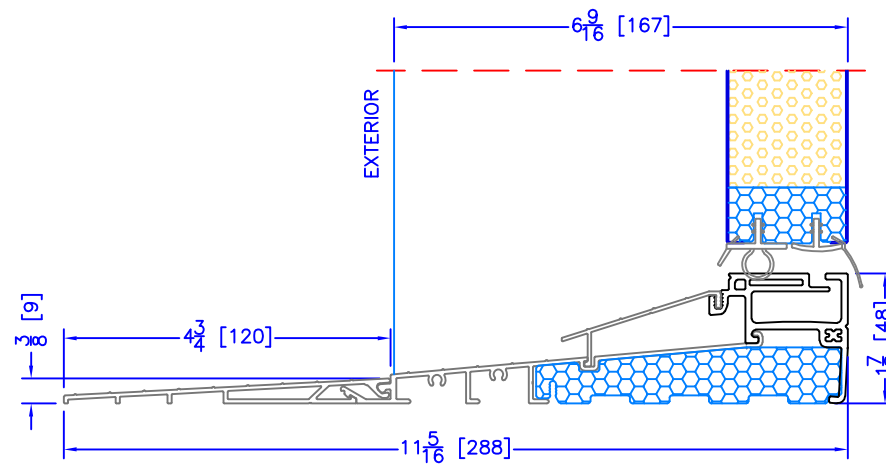

4 7/8" INSWING HIGH PERFORMANCE SILL
CLOSE-OUT EXTENSION
(USED WITH PLAIN FRAME)

6 5/8" INSWING HIGH PERFORMANCE SILL
CLOSE-OUT EXTENSION
(USED WITH PLAIN FRAME)

4 7/8" INSWING HIGH PERFORMANCE SILL
2 PC ALUMINUM (3/4" EXT)
(USED WITH FLUSH EXTENSION)

6 5/8" INSWING HIGH PERFORMANCE SILL
2 PC ALUMINUM (3/4" EXT)
(USED WITH FLUSH EXTENSION)

4 7/8" INSWING HIGH PERFORMANCE SILL
2 PC ALUMINUM (4 3/4" EXT)
(USED WITH 1 1/2" EXTENDED BM/J-TRIM)

6 5/8" INSWING HIGH PERFORMANCE SILL
2 PC ALUMINUM (4 3/4" EXT)
(USED WITH 1 1/2" EXTENDED BM/J-TRIM)

4 7/8" INSWING HIGH PERFORMANCE SILL
1 PC ALUMINUM
(USED WITH 2" DOOR BM'S/J-TRIM'S)

6 5/8" INSWING HIGH PERFORMANCE SILL
1 PC ALUMINUM
(USED WITH 2" DOOR BM'S/J-TRIM'S)

4 7/8" INSWING HIGH PERFORMANCE SILL
2 PC ALUMINUM (2" EXT)
(USED WITH ALL OTHER EXTERIOR OPTIONS)

6 5/8" INSWING HIGH PERFORMANCE SILL
2 PC ALUMINUM (2" EXT)
(USED WITH ALL OTHER EXTERIOR OPTIONS)

4 7/8" INSWING ASSISTED LIVING SILL

6 5/8" INSWING ASSISTED LIVING SILL