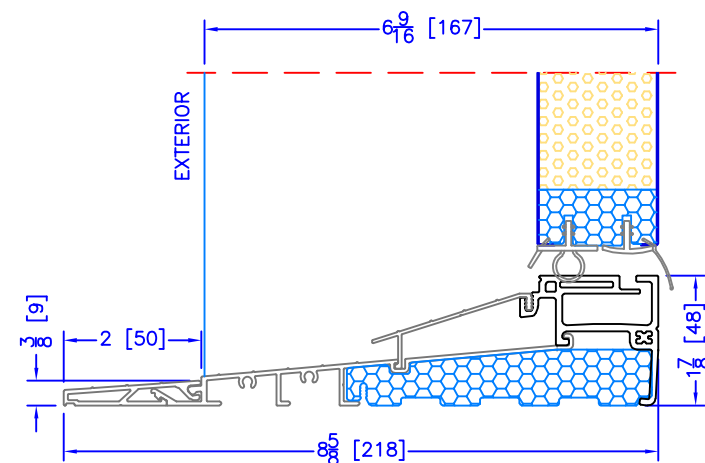

4 7/8" INSWING HIGH PERFORMANCE SILL
CLOSE-OUT EXTENSION
(USED WITH PLAIN FRAME)

6 5/8" INSWING HIGH PERFORMANCE SILL
CLOSE-OUT EXTENSION
(USED WITH PLAIN FRAME)

4 7/8" INSWING HIGH PERFORMANCE SILL
2 PC ALUMINUM (3/4" EXT)
(USED WITH FLUSH EXTENSION)

6 5/8" INSWING HIGH PERFORMANCE SILL
2 PC ALUMINUM (3/4" EXT)
(USED WITH FLUSH EXTENSION)

4 7/8" INSWING HIGH PERFORMANCE SILL
2 PC ALUMINUM (4 3/4" EXT)
(USED WITH 1 1/2" EXTENDED BM/J-TRIM)

6 5/8" INSWING HIGH PERFORMANCE SILL
2 PC ALUMINUM (4 3/4" EXT)
(USED WITH 1 1/2" EXTENDED BM/J-TRIM)

4 7/8" INSWING HIGH PERFORMANCE SILL
1 PC ALUMINUM
(USED WITH 2" DOOR BM'S/J-TRIM'S)

6 5/8" INSWING HIGH PERFORMANCE SILL
1 PC ALUMINUM
(USED WITH 2" DOOR BM'S/J-TRIM'S)

4 7/8" INSWING HIGH PERFORMANCE SILL
2 PC ALUMINUM (2" EXT)
(USED WITH ALL OTHER EXTERIOR OPTIONS)

6 5/8" INSWING HIGH PERFORMANCE SILL
2 PC ALUMINUM (2" EXT)
(USED WITH ALL OTHER EXTERIOR OPTIONS)

4 7/8" INSWING ASSISTED LIVING SILL

6 5/8" INSWING ASSISTED LIVING SILL