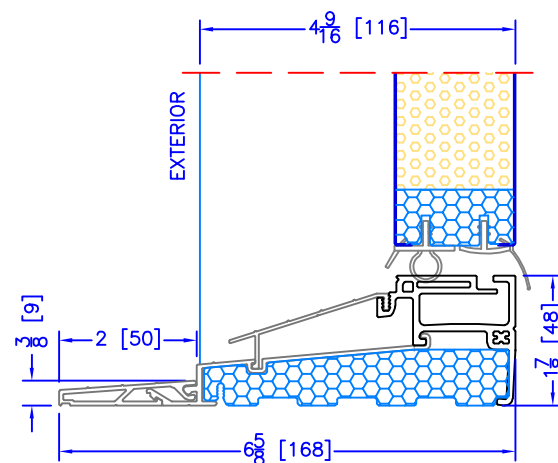

4 7/8" INSWING HIGH PERFORMANCE SILL
CLOSE-OUT EXTENSION
(USED WITH PLAIN FRAME)

6 5/8" INSWING HIGH PERFORMANCE SILL
CLOSE-OUT EXTENSION
(USED WITH PLAIN FRAME)

4 7/8" INSWING HIGH PERFORMANCE SILL
2 PC ALUMINUM (3/4" EXT)
(USED WITH FLUSH EXTENSION)

6 5/8" INSWING HIGH PERFORMANCE SILL
2 PC ALUMINUM (3/4" EXT)
(USED WITH FLUSH EXTENSION)

4 7/8" INSWING HIGH PERFORMANCE SILL
2 PC ALUMINUM (4 3/4" EXT)
(USED WITH 1 1/2" EXTENDED BM/J-TRIM)

6 5/8" INSWING HIGH PERFORMANCE SILL
2 PC ALUMINUM (4 3/4" EXT)
(USED WITH 1 1/2" EXTENDED BM/J-TRIM)

4 7/8" INSWING HIGH PERFORMANCE SILL
1 PC ALUMINUM
(USED WITH 2" DOOR BM'S/J-TRIM'S)

6 5/8" INSWING HIGH PERFORMANCE SILL
1 PC ALUMINUM
(USED WITH 2" DOOR BM'S/J-TRIM'S)

4 7/8" INSWING HIGH PERFORMANCE SILL
2 PC ALUMINUM (2" EXT)
(USED WITH ALL OTHER EXTERIOR OPTIONS)

6 5/8" INSWING HIGH PERFORMANCE SILL
2 PC ALUMINUM (2" EXT)
(USED WITH ALL OTHER EXTERIOR OPTIONS)

4 7/8" INSWING ASSISTED LIVING SILL

6 5/8" INSWING ASSISTED LIVING SILL