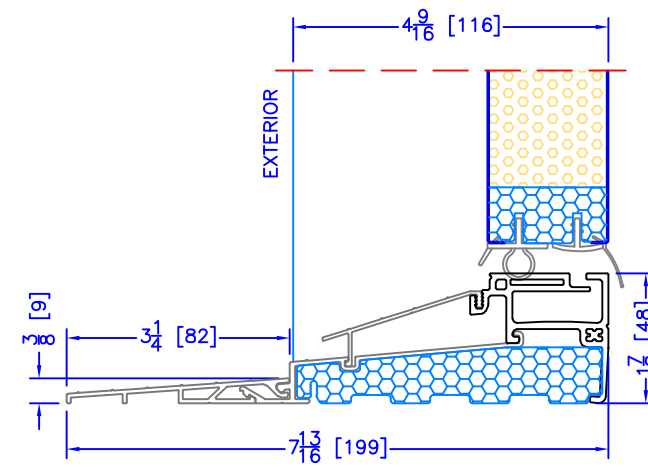

4 7/8" INSWING HIGH PERFORMANCE SILL
CLOSE-OUT EXTENSION
(USED WITH PLAIN FRAME)

6 5/8" INSWING HIGH PERFORMANCE SILL
CLOSE-OUT EXTENSION
(USED WITH PLAIN FRAME)

4 7/8" INSWING HIGH PERFORMANCE SILL
2 PC ALUMINUM (3/4" EXT)
(USED WITH FLUSH EXTENSION)

6 5/8" INSWING HIGH PERFORMANCE SILL
2 PC ALUMINUM (3/4" EXT)
(USED WITH FLUSH EXTENSION)

4 7/8" INSWING HIGH PERFORMANCE SILL
2 PC ALUMINUM (4 3/4" EXT)
(USED WITH 1 1/2" EXTENDED BM/J-TRIM)

6 5/8" INSWING HIGH PERFORMANCE SILL
2 PC ALUMINUM (4 3/4" EXT)
(USED WITH 1 1/2" EXTENDED BM/J-TRIM)

4 7/8" INSWING HIGH PERFORMANCE SILL
1 PC ALUMINUM
(USED WITH 2" DOOR BM'S/J-TRIM'S)

6 5/8" INSWING HIGH PERFORMANCE SILL
1 PC ALUMINUM
(USED WITH 2" DOOR BM'S/J-TRIM'S)

4 7/8" INSWING HIGH PERFORMANCE SILL
2 PC ALUMINUM (2" EXT)
(USED WITH ALL OTHER EXTERIOR OPTIONS)

6 5/8" INSWING HIGH PERFORMANCE SILL
2 PC ALUMINUM (2" EXT)
(USED WITH ALL OTHER EXTERIOR OPTIONS)

4 7/8" INSWING ASSISTED LIVING SILL

6 5/8" INSWING ASSISTED LIVING SILL