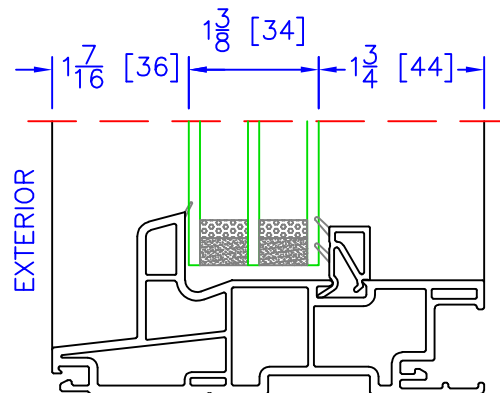

DOUBLE HUNG BOTTOM SASH
DUAL GLAZING OPTION ($\frac{3}{4}$ " OA)

FIXED DUAL GLAZING OPTION
($\frac{3}{4}$ " OA)

DOUBLE GLIDER BOTTOM SASH
DUAL GLAZING OPTION ($\frac{3}{4}$ " OA)

DOUBLE HUNG BOTTOM SASH
TRIPLE GLAZING OPTION ($1\text{-}\frac{3}{8}$ " OA)

FIXED TRIPLE GLAZING OPTION
($1\frac{3}{8}$ " OA)

DOUBLE GLIDER BOTTOM SASH
TRIPLE GLAZING OPTION ($1\text{-}\frac{3}{8}$ " OA)