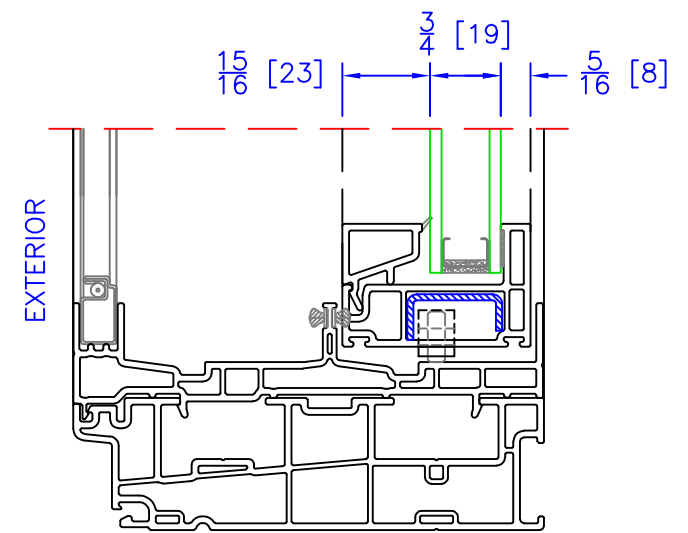

DOUBLE HUNG BOTTOM SASH
DUAL GLAZING OPTION ($\frac{3}{4}$ " OA)

FIXED DUAL GLAZING OPTION
($\frac{3}{4}$ " OA)

DOUBLE GLIDER BOTTOM SASH
DUAL GLAZING OPTION ($\frac{3}{4}$ " OA)

DOUBLE HUNG BOTTOM SASH
TRIPLE GLAZING OPTION ($1\text{-}\frac{3}{8}$ " OA)

FIXED TRIPLE GLAZING OPTION
($1\frac{3}{8}$ " OA)

DOUBLE GLIDER BOTTOM SASH
TRIPLE GLAZING OPTION ($1\text{-}\frac{3}{8}$ " OA)