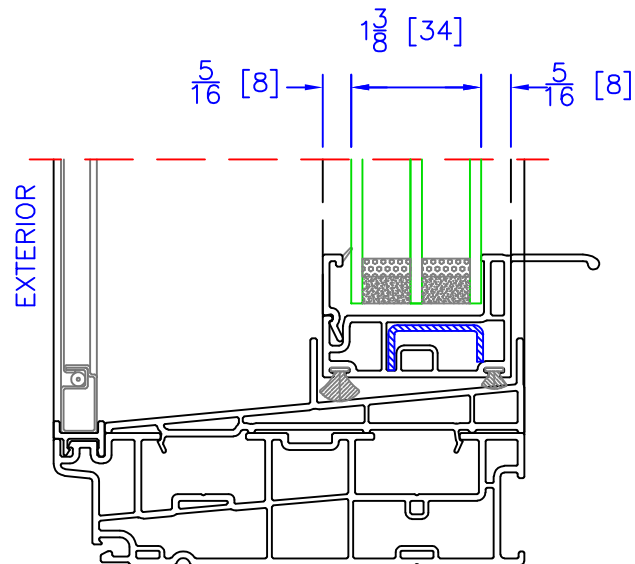

DOUBLE HUNG BOTTOM SASH
DUAL GLAZING OPTION ($\frac{3}{4}$ " OA)

FIXED DUAL GLAZING OPTION
($\frac{3}{4}$ " OA)

DOUBLE GLIDER BOTTOM SASH
DUAL GLAZING OPTION ($\frac{3}{4}$ " OA)

DOUBLE HUNG BOTTOM SASH
TRIPLE GLAZING OPTION ($1\text{-}\frac{3}{8}$ " OA)

FIXED TRIPLE GLAZING OPTION
($1\frac{3}{8}$ " OA)

DOUBLE GLIDER BOTTOM SASH
TRIPLE GLAZING OPTION ($1\text{-}\frac{3}{8}$ " OA)