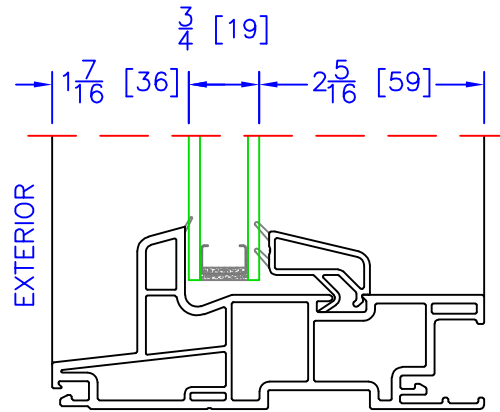

DOUBLE HUNG BOTTOM SASH
DUAL GLAZING OPTION ($\frac{3}{4}$ " OA)

FIXED DUAL GLAZING OPTION
($\frac{3}{4}$ " OA)

DOUBLE GLIDER BOTTOM SASH
DUAL GLAZING OPTION ($\frac{3}{4}$ " OA)

DOUBLE HUNG BOTTOM SASH
TRIPLE GLAZING OPTION ($1\text{-}\frac{3}{8}$ " OA)

FIXED TRIPLE GLAZING OPTION
($1\frac{3}{8}$ " OA)

DOUBLE GLIDER BOTTOM SASH
TRIPLE GLAZING OPTION ($1\text{-}\frac{3}{8}$ " OA)