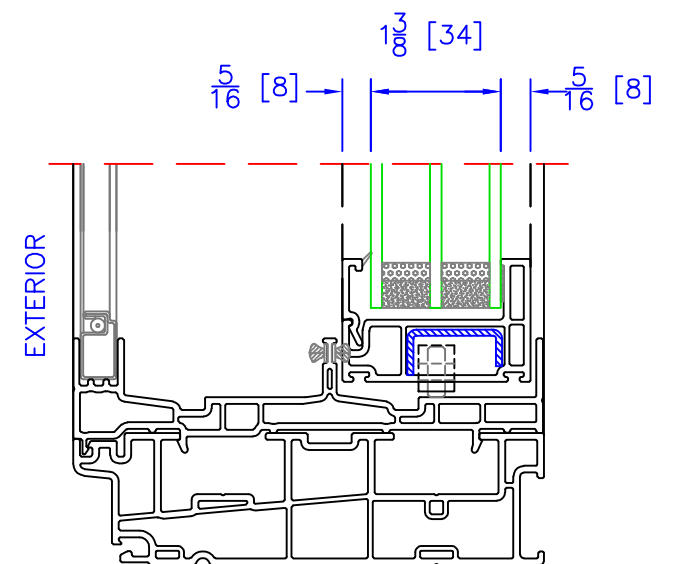

DOUBLE HUNG BOTTOM SASH
DUAL GLAZING OPTION ($\frac{3}{4}$ " OA)

FIXED DUAL GLAZING OPTION
($\frac{3}{4}$ " OA)

DOUBLE GLIDER BOTTOM SASH
DUAL GLAZING OPTION ($\frac{3}{4}$ " OA)

DOUBLE HUNG BOTTOM SASH
TRIPLE GLAZING OPTION ($1\text{-}\frac{3}{8}$ " OA)

FIXED TRIPLE GLAZING OPTION
($1\frac{3}{8}$ " OA)

DOUBLE GLIDER BOTTOM SASH
TRIPLE GLAZING OPTION ($1\text{-}\frac{3}{8}$ " OA)