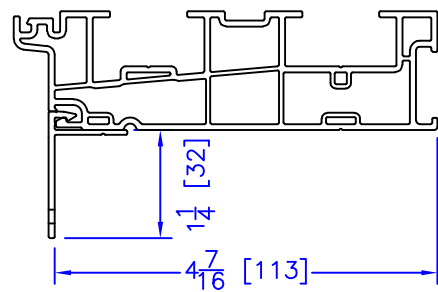

FLASHING FLANGE

NAILING FIN

1-1/2" EXTENDED BM/J-TRIM

1-1/2" BM/J-TRIM

SILL BM

7/8" BM/J-TRIM

2" 2-PC CONTOUR BM

2" 180 BM/J-TRIM

3-1/2" BM/J-TRIM

3-1/2" 180 BM/J-TRIM

FLUSH EXTENSION
(OFFERED WITH AND WITHOUT NAILING FIN)