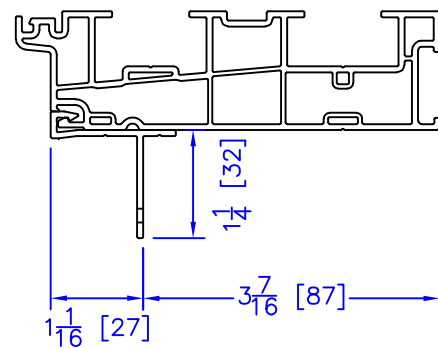

FLASHING FLANGE

NAILING FIN

1-1/2" EXTENDED BM/J-TRIM

1-1/2" BM/J-TRIM

SILL BM

7/8" BM/J-TRIM

2" 2-PC CONTOUR BM

2" 180 BM/J-TRIM

3-1/2" BM/J-TRIM

3-1/2" 180 BM/J-TRIM

FLUSH EXTENSION
(OFFERED WITH AND WITHOUT NAILING FIN)