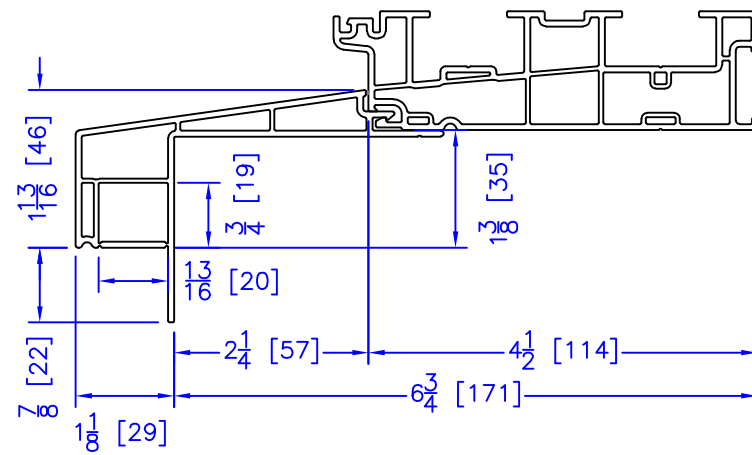

FLASHING FLANGE

NAILING FIN

1-1/2" EXTENDED BM/J-TRIM

1-1/2" BM/J-TRIM

SILL BM

7/8" BM/J-TRIM

2" 2-PC CONTOUR BM

2" 180 BM/J-TRIM

3-1/2" BM/J-TRIM

3-1/2" 180 BM/J-TRIM

FLUSH EXTENSION
(OFFERED WITH AND WITHOUT NAILING FIN)