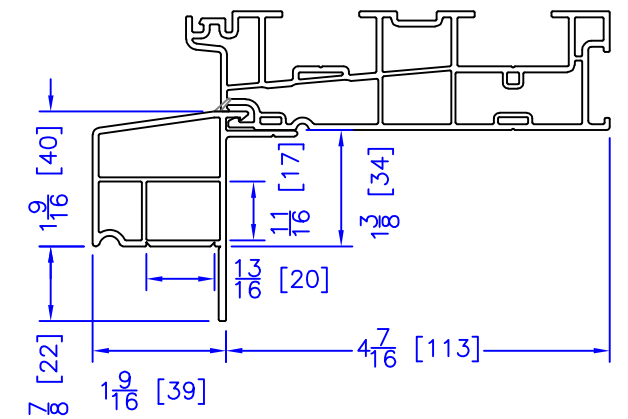

FLASHING FLANGE

NAILING FIN

1-1/2" EXTENDED BM/J-TRIM

1-1/2" BM/J-TRIM

SILL BM

7/8" BM/J-TRIM

2" 2-PC CONTOUR BM

2" 180 BM/J-TRIM

3-1/2" BM/J-TRIM

3-1/2" 180 BM/J-TRIM

FLUSH EXTENSION
(OFFERED WITH AND WITHOUT NAILING FIN)