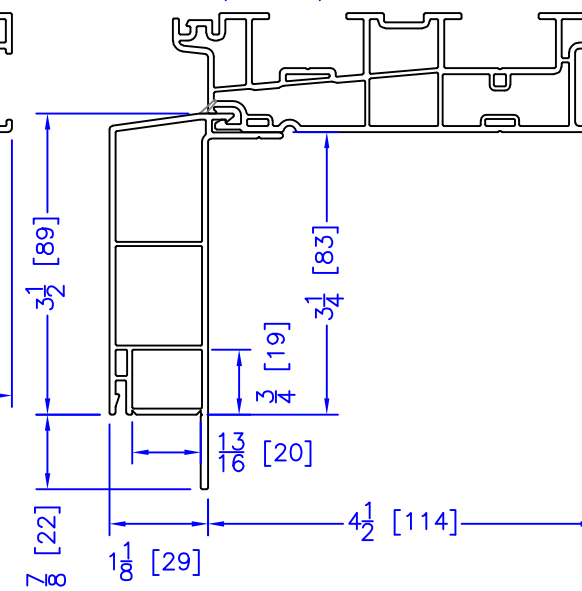

FLASHING FLANGE

NAILING FIN

1-1/2" EXTENDED BM/J-TRIM

1-1/2" BM/J-TRIM

SILL BM

7/8" BM/J-TRIM

2" 2-PC CONTOUR BM

2" 180 BM/J-TRIM

3-1/2" BM/J-TRIM

3-1/2" 180 BM/J-TRIM

FLUSH EXTENSION
(OFFERED WITH AND WITHOUT NAILING FIN)