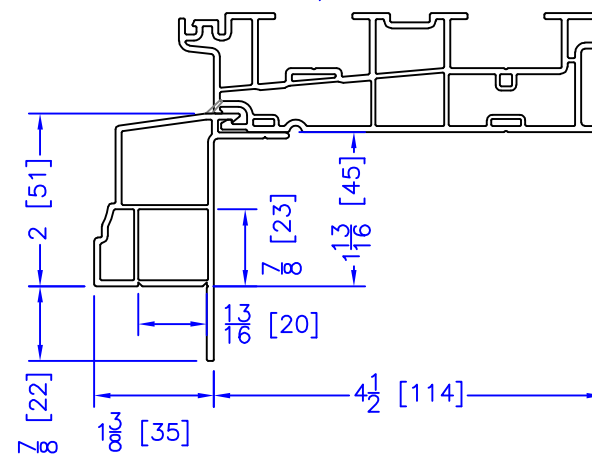

FLASHING FLANGE

NAILING FIN

1-1/2" EXTENDED BM/J-TRIM

1-1/2" BM/J-TRIM

SILL BM

7/8" BM/J-TRIM

2" 2-PC CONTOUR BM

2" 180 BM/J-TRIM

3-1/2" BM/J-TRIM

3-1/2" 180 BM/J-TRIM

FLUSH EXTENSION
(OFFERED WITH AND WITHOUT NAILING FIN)