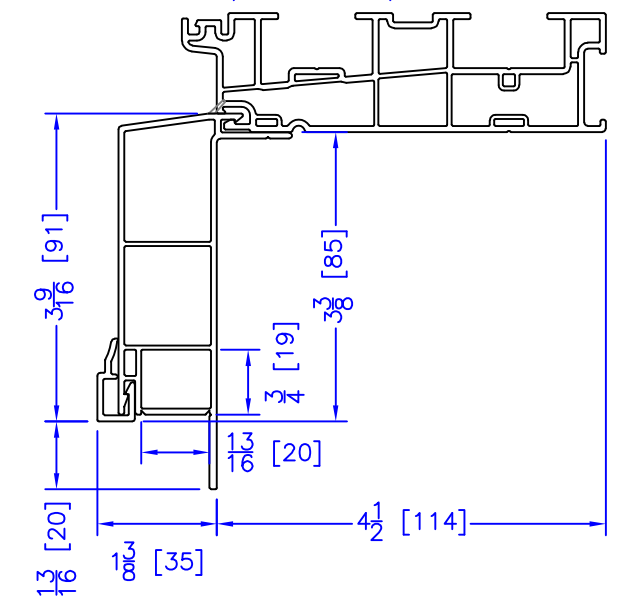

FLASHING FLANGE

NAILING FIN

1-1/2" EXTENDED BM/J-TRIM

1-1/2" BM/J-TRIM

SILL BM

7/8" BM/J-TRIM

2" 2-PC CONTOUR BM

2" 180 BM/J-TRIM

3-1/2" BM/J-TRIM

3-1/2" 180 BM/J-TRIM

FLUSH EXTENSION
(OFFERED WITH AND WITHOUT NAILING FIN)