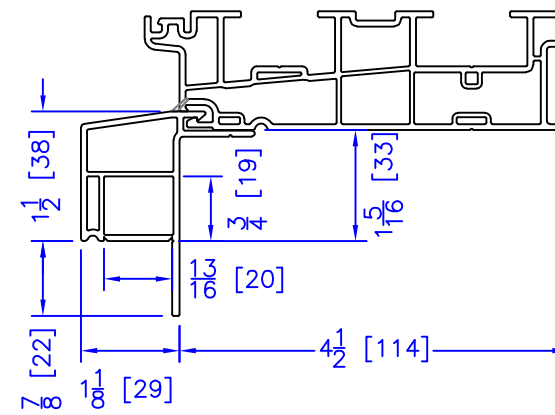

FLASHING FLANGE

NAILING FIN

1-1/2" EXTENDED BM/J-TRIM

1-1/2" BM/J-TRIM

SILL BM

7/8" BM/J-TRIM

2" 2-PC CONTOUR BM

2" 180 BM/J-TRIM

3-1/2" BM/J-TRIM

3-1/2" 180 BM/J-TRIM

FLUSH EXTENSION
(OFFERED WITH AND WITHOUT NAILING FIN)