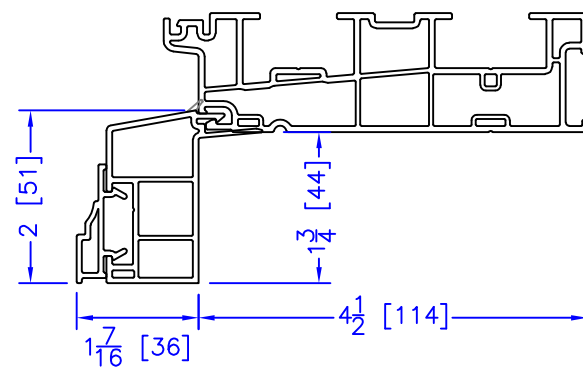

FLASHING FLANGE

NAILING FIN

1-1/2" EXTENDED BM/J-TRIM

1-1/2" BM/J-TRIM

SILL BM

7/8" BM/J-TRIM

2" 2-PC CONTOUR BM

2" 180 BM/J-TRIM

3-1/2" BM/J-TRIM

3-1/2" 180 BM/J-TRIM

FLUSH EXTENSION
(OFFERED WITH AND WITHOUT NAILING FIN)