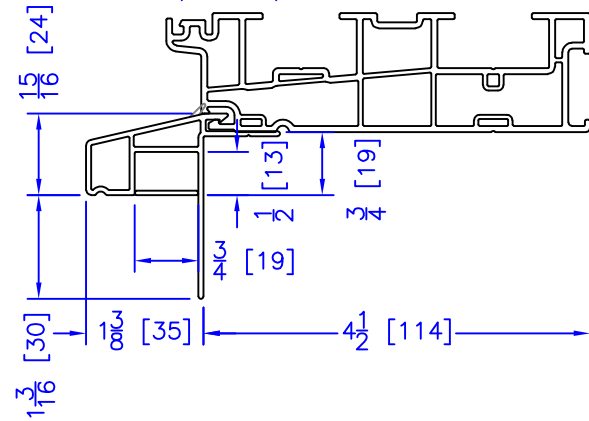

FLASHING FLANGE

NAILING FIN

1-1/2" EXTENDED BM/J-TRIM

1-1/2" BM/J-TRIM

SILL BM

7/8" BM/J-TRIM

2" 2-PC CONTOUR BM

2" 180 BM/J-TRIM

3-1/2" BM/J-TRIM

3-1/2" 180 BM/J-TRIM

FLUSH EXTENSION
(OFFERED WITH AND WITHOUT NAILING FIN)