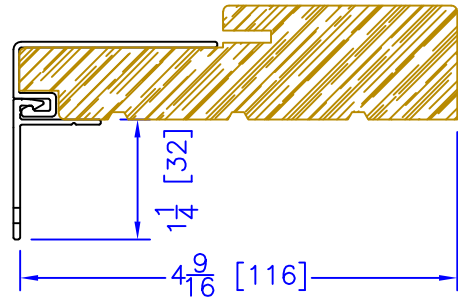

FLASHING FLANGE

7/8" BM/J-TRIM

2" 2-PC CONTOUR BM

1-1/2" EXTENDED BM/J-TRIM

1-1/2" BM/J-TRIM

2" 180 BM/J-TRIM

3-1/2" BM/J-TRIM

3-1/2" 180 BM/J-TRIM

FLUSH EXTENSION
(OFFERED WITH AND WITHOUT NAILING FIN)

ADD 2" TO FRAME DEPTH FOR 6 5/8" FRAMES
ALL OTHER OFFSETS ARE THE SAME FOR THE 6 3/8" FRAMES