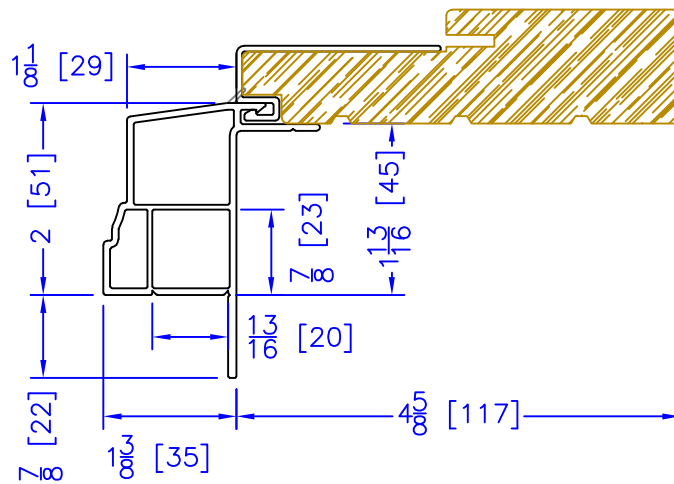

FLASHING FLANGE

7/8" BM/J-TRIM

2" 2-PC CONTOUR BM

1-1/2" EXTENDED BM/J-TRIM

1-1/2" BM/J-TRIM

2" 180 BM/J-TRIM

3-1/2" BM/J-TRIM

3-1/2" 180 BM/J-TRIM

FLUSH EXTENSION
(OFFERED WITH AND WITHOUT NAILING FIN)

ADD 2" TO FRAME DEPTH FOR 6 5/8" FRAMES
ALL OTHER OFFSETS ARE THE SAME FOR THE 6 3/8" FRAMES