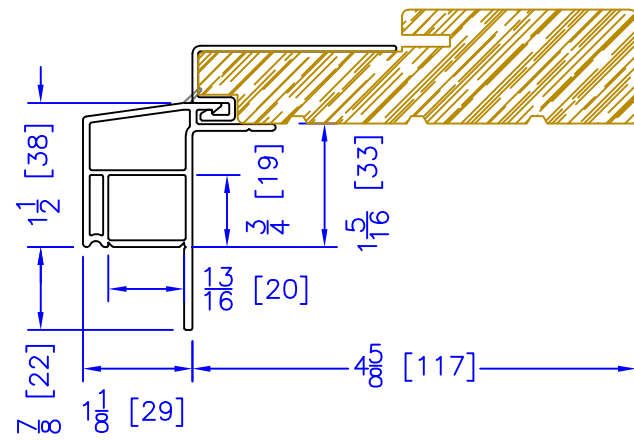

FLASHING FLANGE

7/8" BM/J-TRIM

2" 2-PC CONTOUR BM

1-1/2" EXTENDED BM/J-TRIM

1-1/2" BM/J-TRIM

2" 180 BM/J-TRIM

3-1/2" BM/J-TRIM

3-1/2" 180 BM/J-TRIM

FLUSH EXTENSION
(OFFERED WITH AND WITHOUT NAILING FIN)

ADD 2" TO FRAME DEPTH FOR 6 5/8" FRAMES
ALL OTHER OFFSETS ARE THE SAME FOR THE 6 3/8" FRAMES