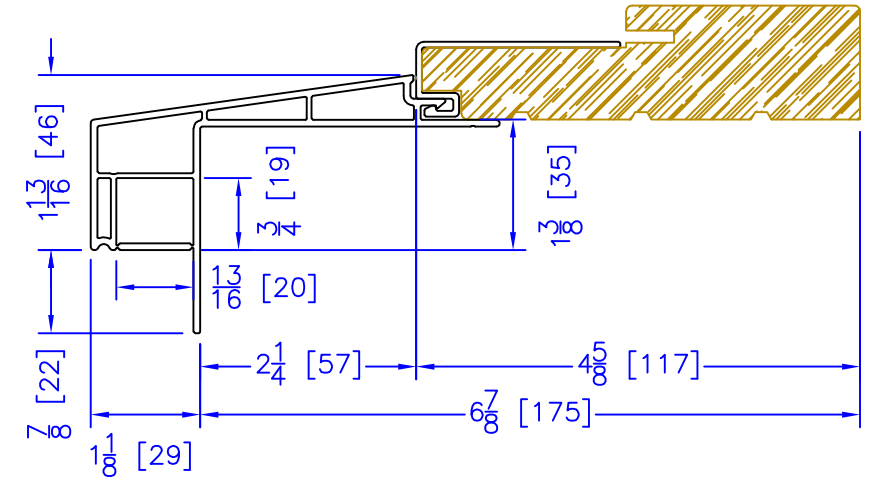

FLASHING FLANGE

7/8" BM/J-TRIM

2" 2-PC CONTOUR BM

1-1/2" EXTENDED BM/J-TRIM

1-1/2" BM/J-TRIM

2" 180 BM/J-TRIM

3-1/2" BM/J-TRIM

3-1/2" 180 BM/J-TRIM

FLUSH EXTENSION
(OFFERED WITH AND WITHOUT NAILING FIN)

ADD 2" TO FRAME DEPTH FOR 6 5/8" FRAMES
ALL OTHER OFFSETS ARE THE SAME FOR THE 6 3/8" FRAMES