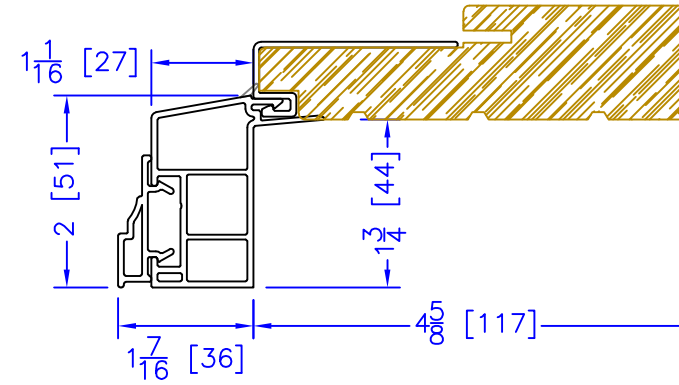

FLASHING FLANGE

7/8" BM/J-TRIM

2" 2-PC CONTOUR BM

1-1/2" EXTENDED BM/J-TRIM

1-1/2" BM/J-TRIM

2" 180 BM/J-TRIM

3-1/2" BM/J-TRIM

3-1/2" 180 BM/J-TRIM

FLUSH EXTENSION
(OFFERED WITH AND WITHOUT NAILING FIN)

ADD 2" TO FRAME DEPTH FOR 6 5/8" FRAMES
ALL OTHER OFFSETS ARE THE SAME FOR THE 6 3/8" FRAMES