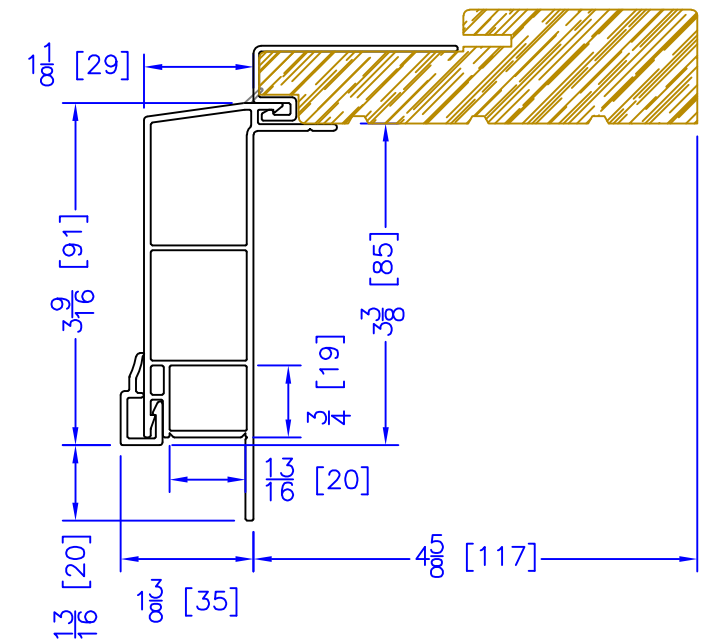

FLASHING FLANGE

7/8" BM/J-TRIM

2" 2-PC CONTOUR BM

1-1/2" EXTENDED BM/J-TRIM

1-1/2" BM/J-TRIM

2" 180 BM/J-TRIM

3-1/2" BM/J-TRIM

3-1/2" 180 BM/J-TRIM

FLUSH EXTENSION
(OFFERED WITH AND WITHOUT NAILING FIN)

ADD 2" TO FRAME DEPTH FOR 6 5/8" FRAMES
ALL OTHER OFFSETS ARE THE SAME FOR THE 6 3/8" FRAMES