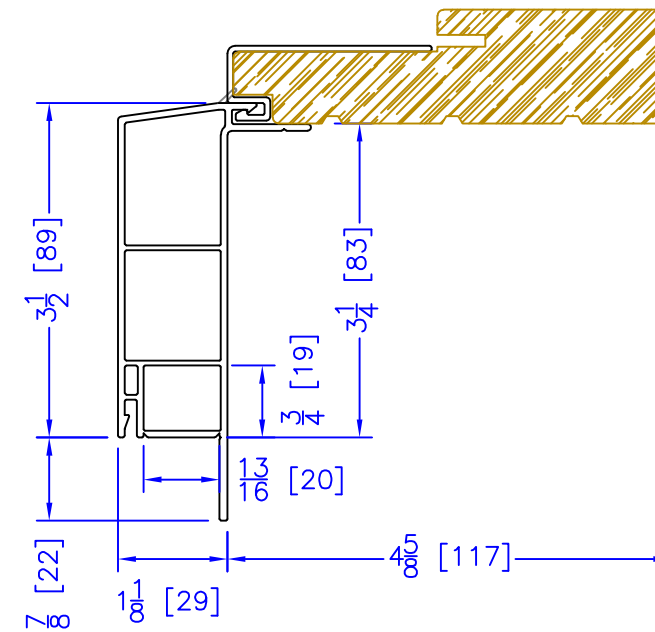

FLASHING FLANGE

7/8" BM/J-TRIM

2" 2-PC CONTOUR BM

1-1/2" EXTENDED BM/J-TRIM

1-1/2" BM/J-TRIM

2" 180 BM/J-TRIM

3-1/2" BM/J-TRIM

3-1/2" 180 BM/J-TRIM

FLUSH EXTENSION
(OFFERED WITH AND WITHOUT NAILING FIN)

ADD 2" TO FRAME DEPTH FOR 6 5/8" FRAMES
ALL OTHER OFFSETS ARE THE SAME FOR THE 6 3/8" FRAMES