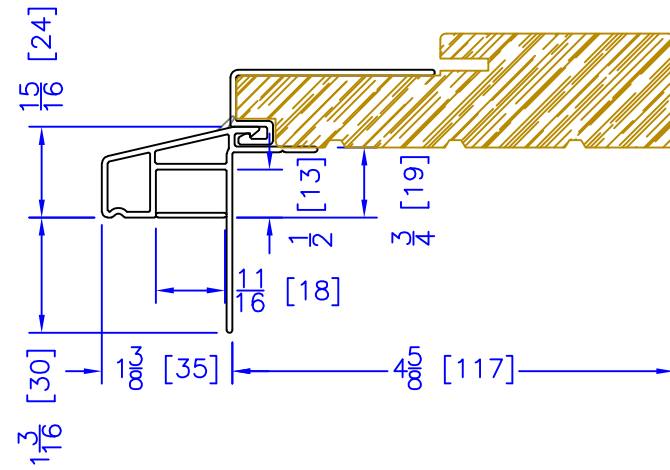

FLASHING FLANGE

7/8" BM/J-TRIM

2" 2-PC CONTOUR BM

1-1/2" EXTENDED BM/J-TRIM

1-1/2" BM/J-TRIM

2" 180 BM/J-TRIM

3-1/2" BM/J-TRIM

3-1/2" 180 BM/J-TRIM

FLUSH EXTENSION
(OFFERED WITH AND WITHOUT NAILING FIN)

ADD 2" TO FRAME DEPTH FOR 6 5/8" FRAMES
ALL OTHER OFFSETS ARE THE SAME FOR THE 6 3/8" FRAMES