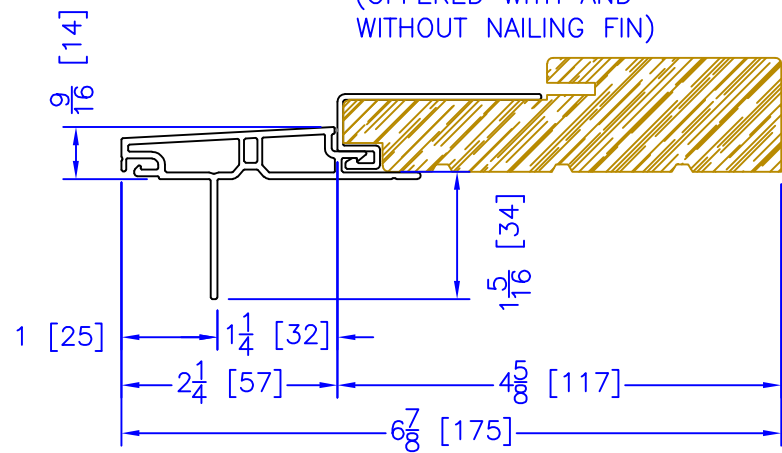

FLASHING FLANGE

7/8" BM/J-TRIM

2" 2-PC CONTOUR BM

1-1/2" EXTENDED BM/J-TRIM

1-1/2" BM/J-TRIM

2" 180 BM/J-TRIM

3-1/2" BM/J-TRIM

3-1/2" 180 BM/J-TRIM

FLUSH EXTENSION
(OFFERED WITH AND WITHOUT NAILING FIN)

ADD 2" TO FRAME DEPTH FOR 6 5/8" FRAMES
ALL OTHER OFFSETS ARE THE SAME FOR THE 6 3/8" FRAMES