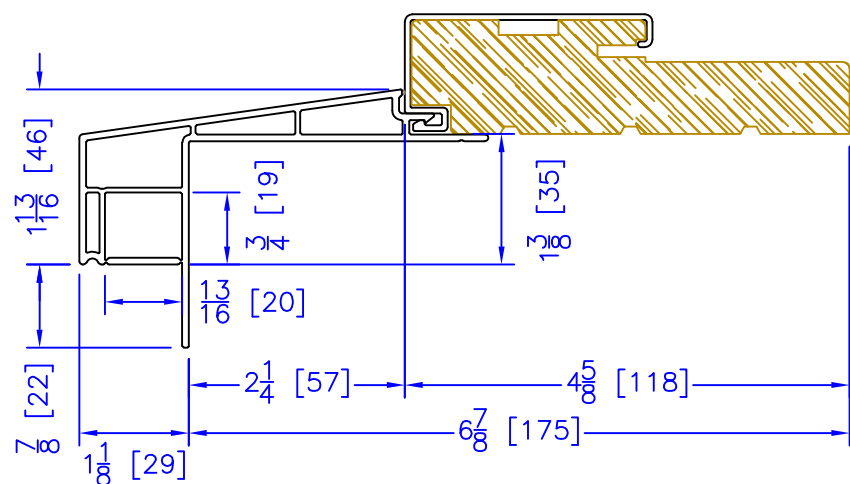

FLASHING FLANGE

7/8" BM/J-TRIM

2" 2-PC DOOR BM
(AVAILABLE w/ STORM DOOR PREP)
(N/A w/ SHAPES)

2" VINYL DOOR BM
(AVAILABLE w/ STORM DOOR PREP)
(N/A w/ SHAPES)

1-1/2" BM/J-TRIM

2" 180 BM/J-TRIM

3-1/2" BM/J-TRIM

3-1/2" 180 BM/J-TRIM

1-1/2" EXTENDED BM/J-TRIM

FLUSH EXTENSION
(OFFERED WITH AND WITHOUT NAILING FIN)

ADD 2" TO FRAME DEPTH FOR 6 5/8" FRAMES
ADD 2 5/8" TO FRAME DEPTH FOR 7 1/4" FRAMES
ALL OTHER OFFSETS ARE THE SAME FOR THE 6 5/8" & 7 1/4" FRAMES