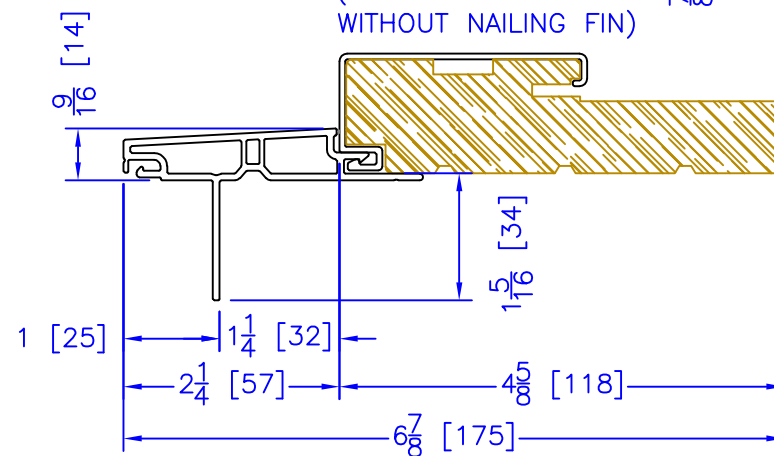

FLASHING FLANGE

7/8" BM/J-TRIM

2" 2-PC DOOR BM
(AVAILABLE w/ STORM DOOR PREP)
(N/A w/ SHAPES)

2" VINYL DOOR BM
(AVAILABLE w/ STORM DOOR PREP)
(N/A w/ SHAPES)

1-1/2" BM/J-TRIM

2" 180 BM/J-TRIM

3-1/2" BM/J-TRIM

3-1/2" 180 BM/J-TRIM

1-1/2" EXTENDED BM/J-TRIM

FLUSH EXTENSION
(OFFERED WITH AND WITHOUT NAILING FIN)

ADD 2" TO FRAME DEPTH FOR 6 5/8" FRAMES
ADD 2 5/8" TO FRAME DEPTH FOR 7 1/4" FRAMES
ALL OTHER OFFSETS ARE THE SAME FOR THE 6 5/8" & 7 1/4" FRAMES