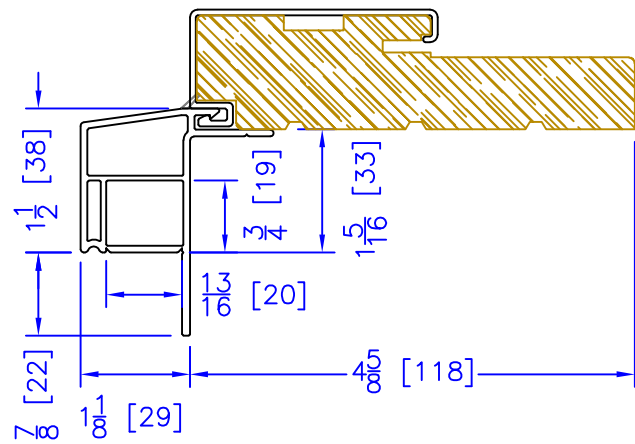

FLASHING FLANGE

7/8" BM/J-TRIM

2" 2-PC DOOR BM
(AVAILABLE w/ STORM DOOR PREP)
(N/A w/ SHAPES)

2" VINYL DOOR BM
(AVAILABLE w/ STORM DOOR PREP)
(N/A w/ SHAPES)

1-1/2" BM/J-TRIM

2" 180 BM/J-TRIM

3-1/2" BM/J-TRIM

3-1/2" 180 BM/J-TRIM

1-1/2" EXTENDED BM/J-TRIM

FLUSH EXTENSION
(OFFERED WITH AND WITHOUT NAILING FIN)

ADD 2" TO FRAME DEPTH FOR 6 5/8" FRAMES
ADD 2 5/8" TO FRAME DEPTH FOR 7 1/4" FRAMES
ALL OTHER OFFSETS ARE THE SAME FOR THE 6 5/8" & 7 1/4" FRAMES