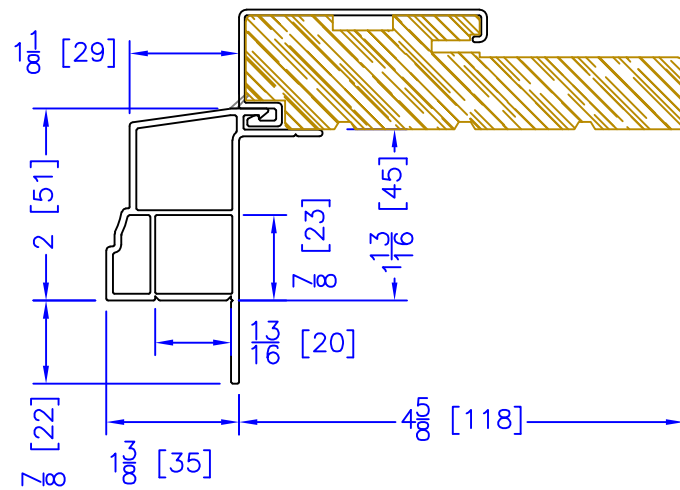

FLASHING FLANGE

7/8" BM/J-TRIM

2" 2-PC DOOR BM
(AVAILABLE w/ STORM DOOR PREP)
(N/A w/ SHAPES)

2" VINYL DOOR BM
(AVAILABLE w/ STORM DOOR PREP)
(N/A w/ SHAPES)

1-1/2" BM/J-TRIM

2" 180 BM/J-TRIM

3-1/2" BM/J-TRIM

3-1/2" 180 BM/J-TRIM

1-1/2" EXTENDED BM/J-TRIM

FLUSH EXTENSION
(OFFERED WITH AND WITHOUT NAILING FIN)

ADD 2" TO FRAME DEPTH FOR 6 5/8" FRAMES
ADD 2 5/8" TO FRAME DEPTH FOR 7 1/4" FRAMES
ALL OTHER OFFSETS ARE THE SAME FOR THE 6 5/8" & 7 1/4" FRAMES