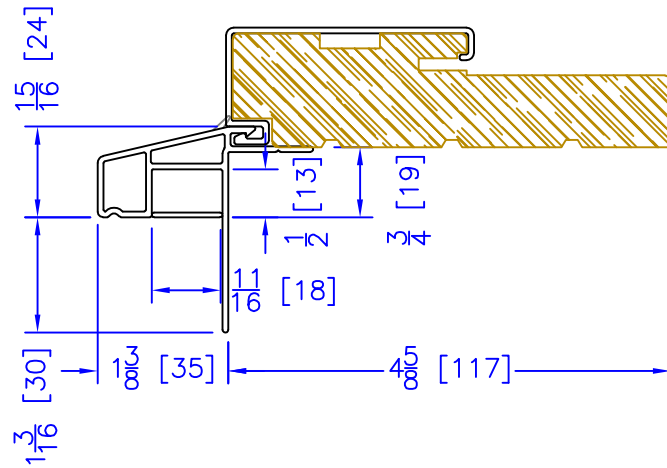

FLASHING FLANGE

7/8" BM/J-TRIM

2" 2-PC DOOR BM
(AVAILABLE w/ STORM DOOR PREP)
(N/A w/ SHAPES)

2" VINYL DOOR BM
(AVAILABLE w/ STORM DOOR PREP)
(N/A w/ SHAPES)

1-1/2" BM/J-TRIM

2" 180 BM/J-TRIM

3-1/2" BM/J-TRIM

3-1/2" 180 BM/J-TRIM

1-1/2" EXTENDED BM/J-TRIM

FLUSH EXTENSION
(OFFERED WITH AND WITHOUT NAILING FIN)

ADD 2" TO FRAME DEPTH FOR 6 5/8" FRAMES
ADD 2 5/8" TO FRAME DEPTH FOR 7 1/4" FRAMES
ALL OTHER OFFSETS ARE THE SAME FOR THE 6 5/8" & 7 1/4" FRAMES