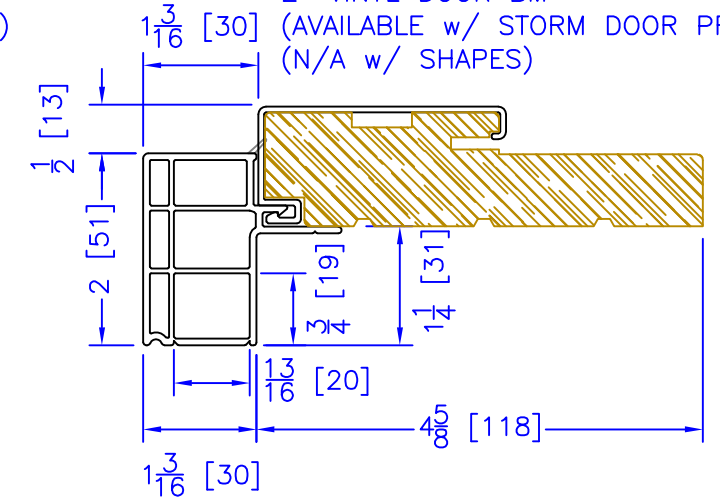

FLASHING FLANGE

7/8" BM/J-TRIM

2" 2-PC DOOR BM
(AVAILABLE w/ STORM DOOR PREP)
(N/A w/ SHAPES)

2" VINYL DOOR BM
(AVAILABLE w/ STORM DOOR PREP)
(N/A w/ SHAPES)

1-1/2" BM/J-TRIM

2" 180 BM/J-TRIM

3-1/2" BM/J-TRIM

3-1/2" 180 BM/J-TRIM

1-1/2" EXTENDED BM/J-TRIM

FLUSH EXTENSION
(OFFERED WITH AND WITHOUT NAILING FIN)

ADD 2" TO FRAME DEPTH FOR 6 5/8" FRAMES
ADD 2 5/8" TO FRAME DEPTH FOR 7 1/4" FRAMES
ALL OTHER OFFSETS ARE THE SAME FOR THE 6 5/8" & 7 1/4" FRAMES