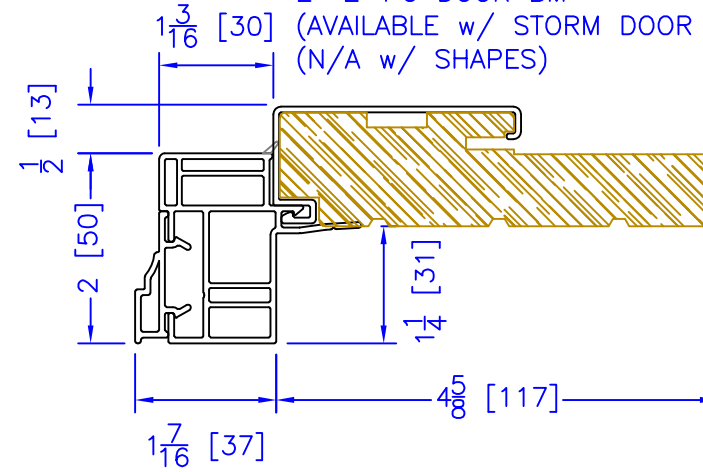

FLASHING FLANGE

7/8" BM/J-TRIM

2" 2-PC DOOR BM
(AVAILABLE w/ STORM DOOR PREP)
(N/A w/ SHAPES)

2" VINYL DOOR BM
(AVAILABLE w/ STORM DOOR PREP)
(N/A w/ SHAPES)

1-1/2" BM/J-TRIM

2" 180 BM/J-TRIM

3-1/2" BM/J-TRIM

3-1/2" 180 BM/J-TRIM

1-1/2" EXTENDED BM/J-TRIM

FLUSH EXTENSION
(OFFERED WITH AND WITHOUT NAILING FIN)

ADD 2" TO FRAME DEPTH FOR 6 5/8" FRAMES
ADD 2 5/8" TO FRAME DEPTH FOR 7 1/4" FRAMES
ALL OTHER OFFSETS ARE THE SAME FOR THE 6 5/8" & 7 1/4" FRAMES