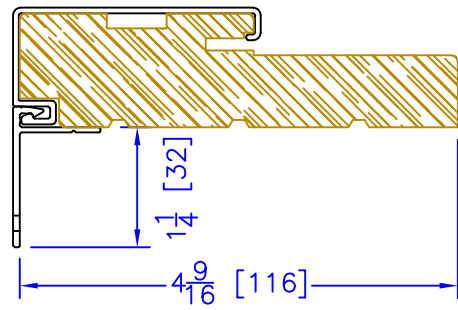

FLASHING FLANGE

7/8" BM/J-TRIM

2" 2-PC DOOR BM
(AVAILABLE w/ STORM DOOR PREP)
(N/A w/ SHAPES)

2" VINYL DOOR BM
(AVAILABLE w/ STORM DOOR PREP)
(N/A w/ SHAPES)

1-1/2" BM/J-TRIM

2" 180 BM/J-TRIM

3-1/2" BM/J-TRIM

3-1/2" 180 BM/J-TRIM

1-1/2" EXTENDED BM/J-TRIM

FLUSH EXTENSION
(OFFERED WITH AND WITHOUT NAILING FIN)

ADD 2" TO FRAME DEPTH FOR 6 5/8" FRAMES
ADD 2 5/8" TO FRAME DEPTH FOR 7 1/4" FRAMES
ALL OTHER OFFSETS ARE THE SAME FOR THE 6 5/8" & 7 1/4" FRAMES