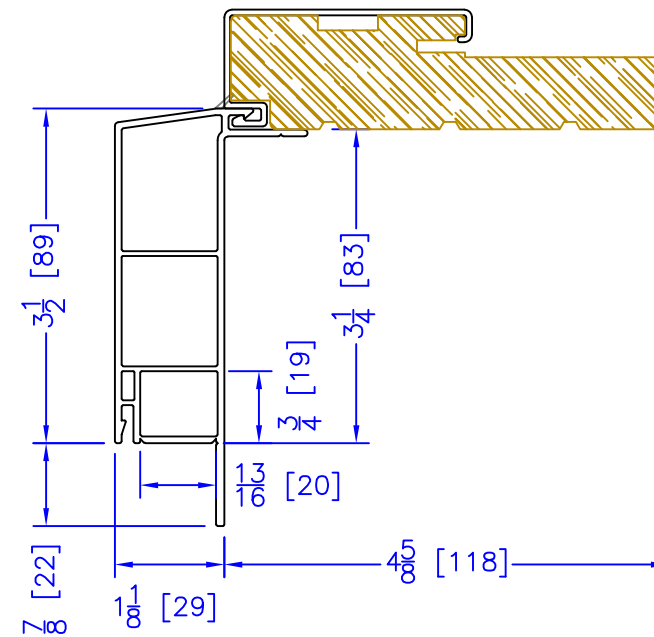

FLASHING FLANGE

7/8" BM/J-TRIM

2" 2-PC DOOR BM
(AVAILABLE w/ STORM DOOR PREP)
(N/A w/ SHAPES)

2" VINYL DOOR BM
(AVAILABLE w/ STORM DOOR PREP)
(N/A w/ SHAPES)

1-1/2" BM/J-TRIM

2" 180 BM/J-TRIM

3-1/2" BM/J-TRIM

3-1/2" 180 BM/J-TRIM

1-1/2" EXTENDED BM/J-TRIM

FLUSH EXTENSION
(OFFERED WITH AND WITHOUT NAILING FIN)

ADD 2" TO FRAME DEPTH FOR 6 5/8" FRAMES
ADD 2 5/8" TO FRAME DEPTH FOR 7 1/4" FRAMES
ALL OTHER OFFSETS ARE THE SAME FOR THE 6 5/8" & 7 1/4" FRAMES