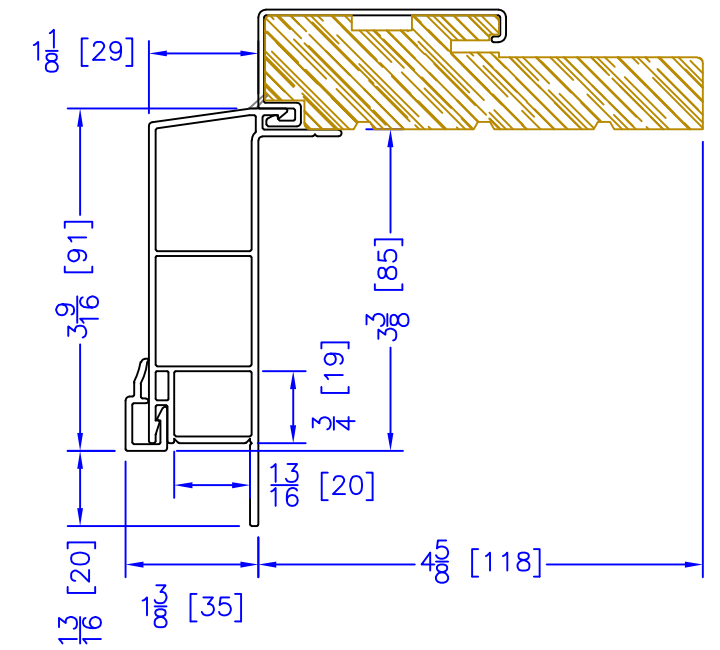

FLASHING FLANGE

7/8" BM/J-TRIM

2" 2-PC DOOR BM
(AVAILABLE w/ STORM DOOR PREP)
(N/A w/ SHAPES)

2" VINYL DOOR BM
(AVAILABLE w/ STORM DOOR PREP)
(N/A w/ SHAPES)

1-1/2" BM/J-TRIM

2" 180 BM/J-TRIM

3-1/2" BM/J-TRIM

3-1/2" 180 BM/J-TRIM

1-1/2" EXTENDED BM/J-TRIM

FLUSH EXTENSION
(OFFERED WITH AND WITHOUT NAILING FIN)

ADD 2" TO FRAME DEPTH FOR 6 5/8" FRAMES
ADD 2 5/8" TO FRAME DEPTH FOR 7 1/4" FRAMES
ALL OTHER OFFSETS ARE THE SAME FOR THE 6 5/8" & 7 1/4" FRAMES