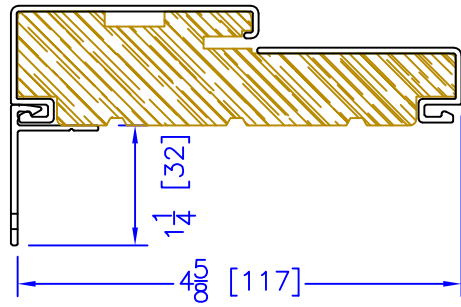

FLASHING FLANGE

7/8" BM/J-TRIM

2" 2-PC DOOR BM
(AVAILABLE w/ STORM DOOR PREP)
(N/A w/ SHAPES)

2" VINYL DOOR BM
(AVAILABLE w/ STORM DOOR PREP)
(N/A w/ SHAPES)

1-1/2" BM/J-TRIM

2" 180 BM/J-TRIM

3-1/2" BM/J-TRIM

3-1/2" 180 BM/J-TRIM

1-1/2" EXTENDED BM/J-TRIM

FLUSH EXTENSION
(OFFERED WITH AND WITHOUT NAILING FIN)

ADD 2" TO FRAME DEPTH FOR 6 5/8" FRAMES
ALL OTHER OFFSETS ARE THE SAME FOR THE 6 5/8" FRAMES