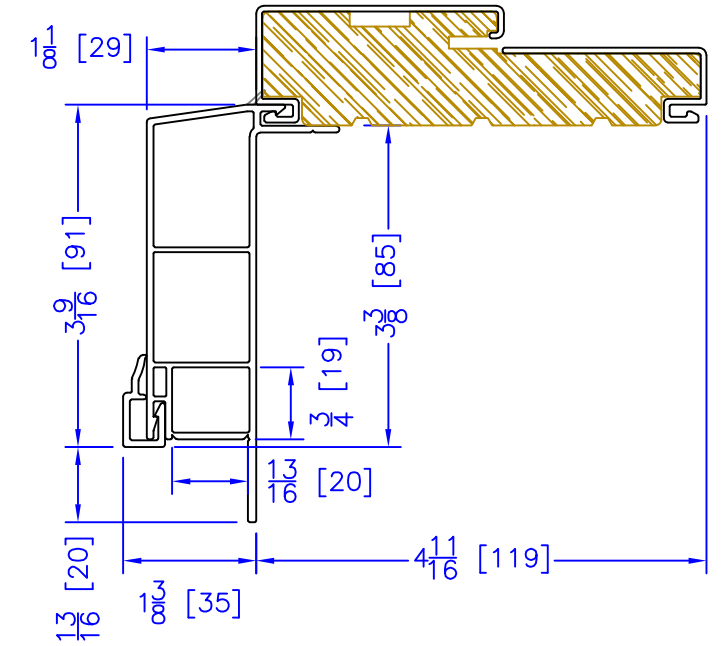

FLASHING FLANGE

7/8" BM/J-TRIM

2" 2-PC DOOR BM
(AVAILABLE w/ STORM DOOR PREP)
(N/A w/ SHAPES)

2" VINYL DOOR BM
(AVAILABLE w/ STORM DOOR PREP)
(N/A w/ SHAPES)

1-1/2" BM/J-TRIM

2" 180 BM/J-TRIM

3-1/2" BM/J-TRIM

3-1/2" 180 BM/J-TRIM

1-1/2" EXTENDED BM/J-TRIM

FLUSH EXTENSION
(OFFERED WITH AND WITHOUT NAILING FIN)

ADD 2" TO FRAME DEPTH FOR 6 5/8" FRAMES
ALL OTHER OFFSETS ARE THE SAME FOR THE 6 5/8" FRAMES