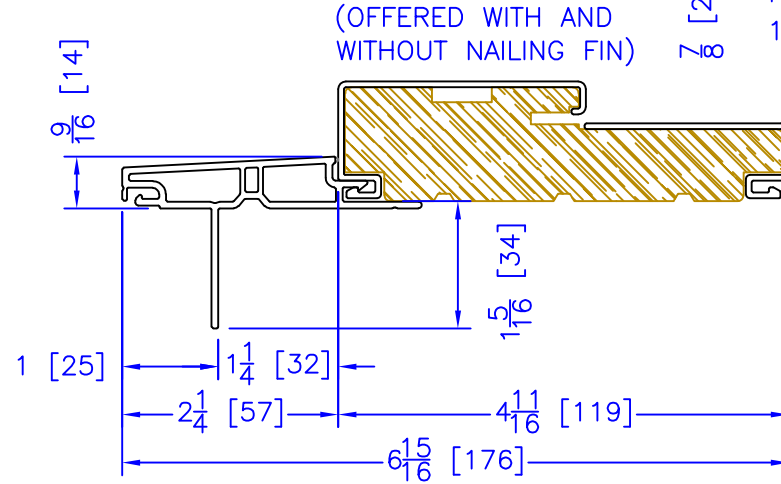

FLASHING FLANGE

7/8" BM/J-TRIM

2" 2-PC DOOR BM
(AVAILABLE w/ STORM DOOR PREP)
(N/A w/ SHAPES)

2" VINYL DOOR BM
(AVAILABLE w/ STORM DOOR PREP)
(N/A w/ SHAPES)

1-1/2" BM/J-TRIM

2" 180 BM/J-TRIM

3-1/2" BM/J-TRIM

3-1/2" 180 BM/J-TRIM

1-1/2" EXTENDED BM/J-TRIM

FLUSH EXTENSION
(OFFERED WITH AND WITHOUT NAILING FIN)

ADD 2" TO FRAME DEPTH FOR 6 5/8" FRAMES
ALL OTHER OFFSETS ARE THE SAME FOR THE 6 5/8" FRAMES