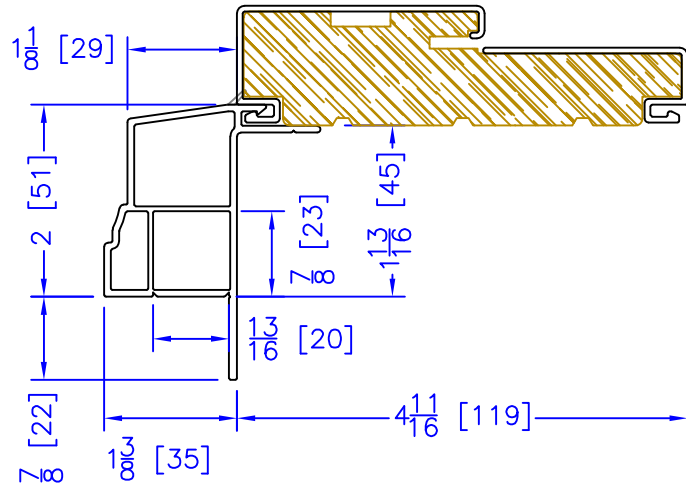

FLASHING FLANGE

7/8" BM/J-TRIM

2" 2-PC DOOR BM
(AVAILABLE w/ STORM DOOR PREP)
(N/A w/ SHAPES)

2" VINYL DOOR BM
(AVAILABLE w/ STORM DOOR PREP)
(N/A w/ SHAPES)

1-1/2" BM/J-TRIM

2" 180 BM/J-TRIM

3-1/2" BM/J-TRIM

3-1/2" 180 BM/J-TRIM

1-1/2" EXTENDED BM/J-TRIM

FLUSH EXTENSION
(OFFERED WITH AND WITHOUT NAILING FIN)

ADD 2" TO FRAME DEPTH FOR 6 5/8" FRAMES
ALL OTHER OFFSETS ARE THE SAME FOR THE 6 5/8" FRAMES