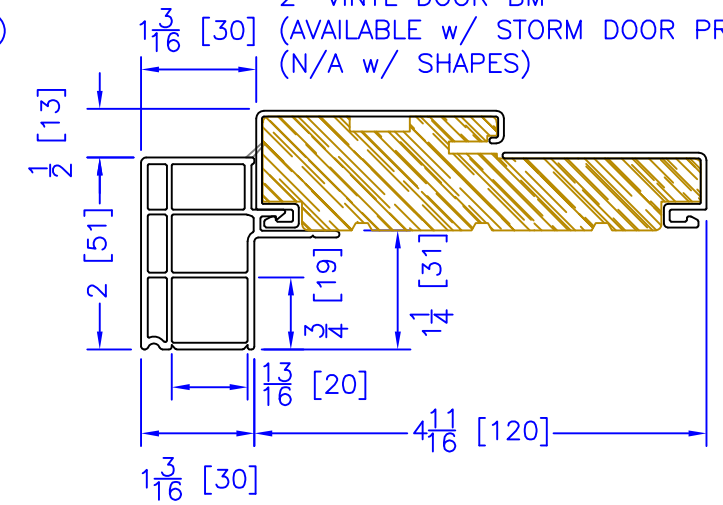

FLASHING FLANGE

7/8" BM/J-TRIM

2" 2-PC DOOR BM
(AVAILABLE w/ STORM DOOR PREP)
(N/A w/ SHAPES)

2" VINYL DOOR BM
(AVAILABLE w/ STORM DOOR PREP)
(N/A w/ SHAPES)

1-1/2" BM/J-TRIM

2" 180 BM/J-TRIM

3-1/2" BM/J-TRIM

3-1/2" 180 BM/J-TRIM

1-1/2" EXTENDED BM/J-TRIM

FLUSH EXTENSION
(OFFERED WITH AND WITHOUT NAILING FIN)

ADD 2" TO FRAME DEPTH FOR 6 5/8" FRAMES
ALL OTHER OFFSETS ARE THE SAME FOR THE 6 5/8" FRAMES