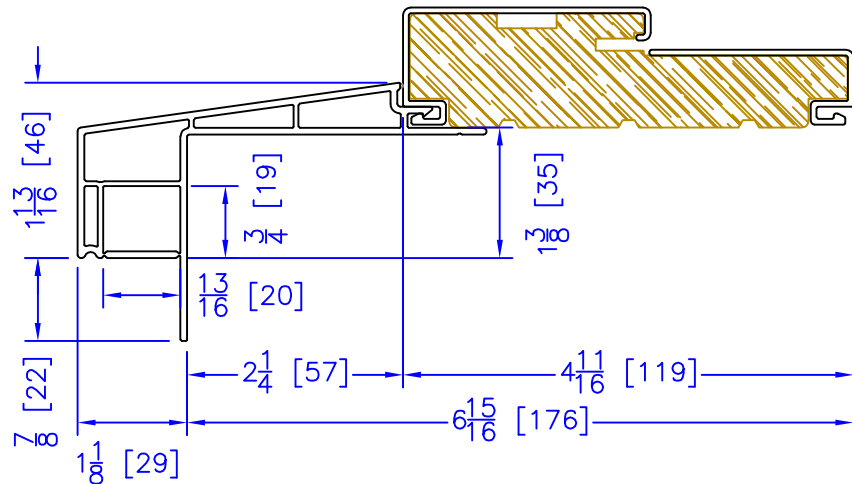

FLASHING FLANGE

7/8" BM/J-TRIM

2" 2-PC DOOR BM
(AVAILABLE w/ STORM DOOR PREP)
(N/A w/ SHAPES)

2" VINYL DOOR BM
(AVAILABLE w/ STORM DOOR PREP)
(N/A w/ SHAPES)

1-1/2" BM/J-TRIM

2" 180 BM/J-TRIM

3-1/2" BM/J-TRIM

3-1/2" 180 BM/J-TRIM

1-1/2" EXTENDED BM/J-TRIM

FLUSH EXTENSION
(OFFERED WITH AND WITHOUT NAILING FIN)

ADD 2" TO FRAME DEPTH FOR 6 5/8" FRAMES
ALL OTHER OFFSETS ARE THE SAME FOR THE 6 5/8" FRAMES