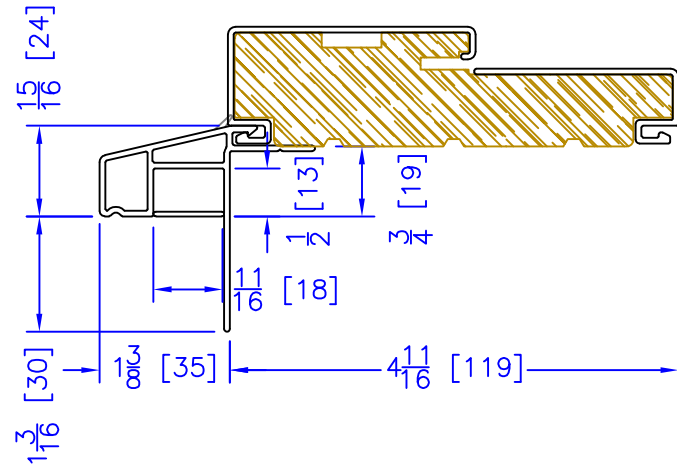

FLASHING FLANGE

7/8" BM/J-TRIM

2" 2-PC DOOR BM
(AVAILABLE w/ STORM DOOR PREP)
(N/A w/ SHAPES)

2" VINYL DOOR BM
(AVAILABLE w/ STORM DOOR PREP)
(N/A w/ SHAPES)

1-1/2" BM/J-TRIM

2" 180 BM/J-TRIM

3-1/2" BM/J-TRIM

3-1/2" 180 BM/J-TRIM

1-1/2" EXTENDED BM/J-TRIM

FLUSH EXTENSION
(OFFERED WITH AND WITHOUT NAILING FIN)

ADD 2" TO FRAME DEPTH FOR 6 5/8" FRAMES
ALL OTHER OFFSETS ARE THE SAME FOR THE 6 5/8" FRAMES