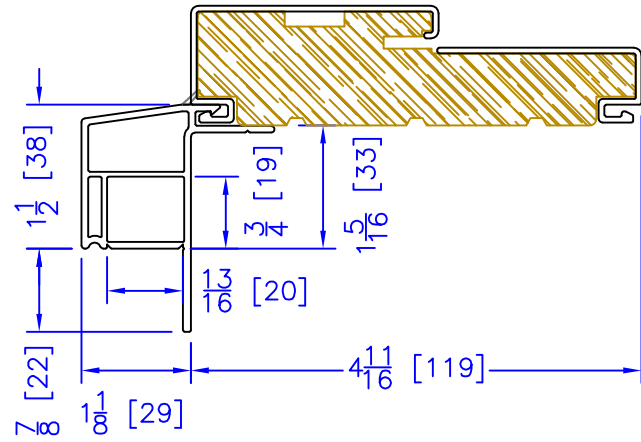

FLASHING FLANGE

7/8" BM/J-TRIM

2" 2-PC DOOR BM
(AVAILABLE w/ STORM DOOR PREP)
(N/A w/ SHAPES)

2" VINYL DOOR BM
(AVAILABLE w/ STORM DOOR PREP)
(N/A w/ SHAPES)

1-1/2" BM/J-TRIM

2" 180 BM/J-TRIM

3-1/2" BM/J-TRIM

3-1/2" 180 BM/J-TRIM

1-1/2" EXTENDED BM/J-TRIM

FLUSH EXTENSION
(OFFERED WITH AND WITHOUT NAILING FIN)

ADD 2" TO FRAME DEPTH FOR 6 5/8" FRAMES
ALL OTHER OFFSETS ARE THE SAME FOR THE 6 5/8" FRAMES