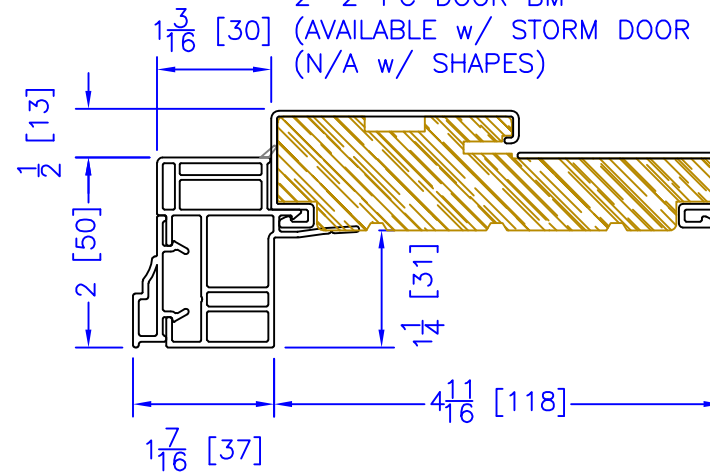

FLASHING FLANGE

7/8" BM/J-TRIM

2" 2-PC DOOR BM
(AVAILABLE w/ STORM DOOR PREP)
(N/A w/ SHAPES)

2" VINYL DOOR BM
(AVAILABLE w/ STORM DOOR PREP)
(N/A w/ SHAPES)

1-1/2" BM/J-TRIM

2" 180 BM/J-TRIM

3-1/2" BM/J-TRIM

3-1/2" 180 BM/J-TRIM

1-1/2" EXTENDED BM/J-TRIM

FLUSH EXTENSION
(OFFERED WITH AND WITHOUT NAILING FIN)

ADD 2" TO FRAME DEPTH FOR 6 5/8" FRAMES
ALL OTHER OFFSETS ARE THE SAME FOR THE 6 5/8" FRAMES