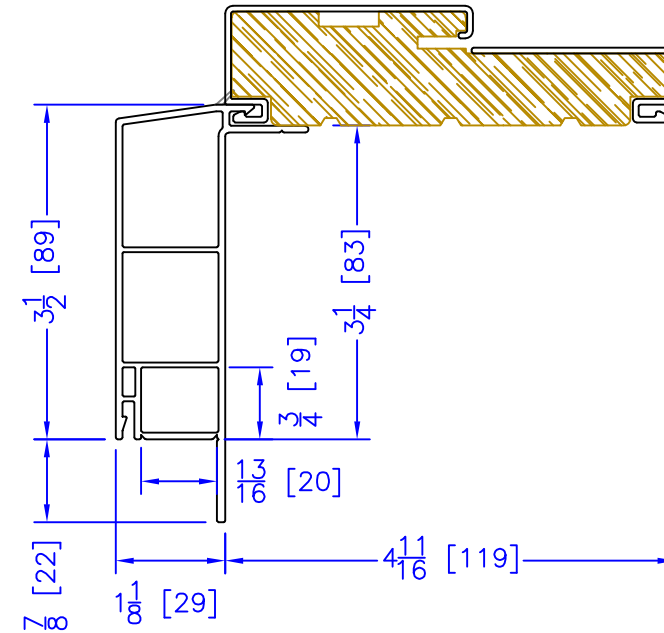

FLASHING FLANGE

7/8" BM/J-TRIM

2" 2-PC DOOR BM
(AVAILABLE w/ STORM DOOR PREP)
(N/A w/ SHAPES)

2" VINYL DOOR BM
(AVAILABLE w/ STORM DOOR PREP)
(N/A w/ SHAPES)

1-1/2" BM/J-TRIM

2" 180 BM/J-TRIM

3-1/2" BM/J-TRIM

3-1/2" 180 BM/J-TRIM

1-1/2" EXTENDED BM/J-TRIM

FLUSH EXTENSION
(OFFERED WITH AND WITHOUT NAILING FIN)

ADD 2" TO FRAME DEPTH FOR 6 5/8" FRAMES
ALL OTHER OFFSETS ARE THE SAME FOR THE 6 5/8" FRAMES