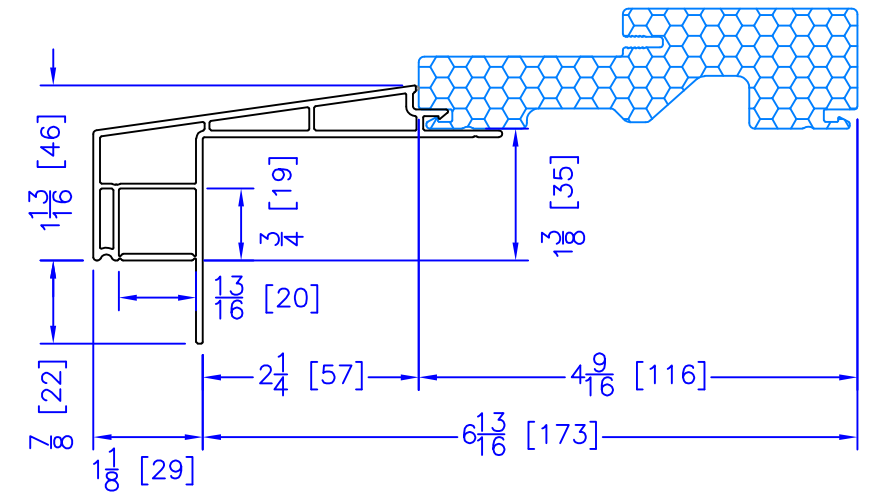

FLASHING FLANGE

7/8" BM/J-TRIM

2" 2-PC CONTOUR BM

1-1/2" EXTENDED BM/J-TRIM

1-1/2" BM/J-TRIM

2" 180 BM/J-TRIM

3-1/2" BM/J-TRIM

3-1/2" 180 BM/J-TRIM

FLUSH EXTENSION  
(OFFERED WITH AND WITHOUT NAILING FIN)

ADD 2" TO FRAME DEPTH FOR 6 3/8" FRAMES  
ALL OTHER OFFSETS ARE THE SAME FOR THE 6 3/8" FRAMES