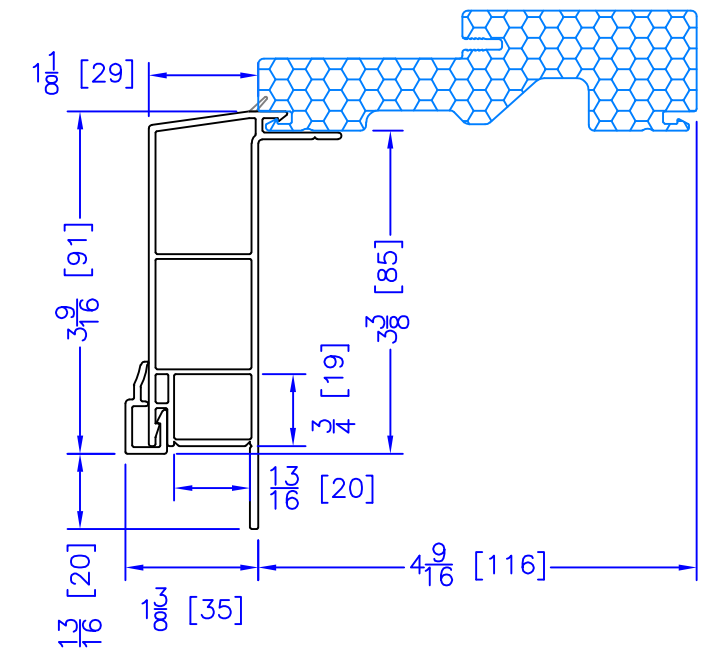

FLASHING FLANGE

7/8" BM/J-TRIM

2" 2-PC CONTOUR BM

1-1/2" EXTENDED BM/J-TRIM

1-1/2" BM/J-TRIM

2" 180 BM/J-TRIM

3-1/2" BM/J-TRIM

3-1/2" 180 BM/J-TRIM

FLUSH EXTENSION  
(OFFERED WITH AND WITHOUT NAILING FIN)

ADD 2" TO FRAME DEPTH FOR 6 3/8" FRAMES  
ALL OTHER OFFSETS ARE THE SAME FOR THE 6 3/8" FRAMES