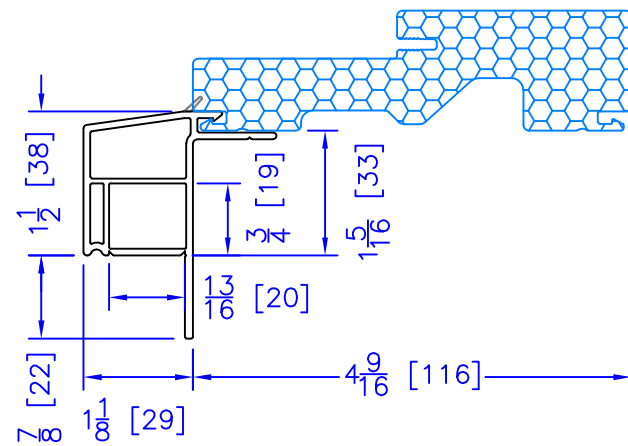

FLASHING FLANGE

7/8" BM/J-TRIM

2" 2-PC CONTOUR BM

1-1/2" EXTENDED BM/J-TRIM

1-1/2" BM/J-TRIM

2" 180 BM/J-TRIM

3-1/2" BM/J-TRIM

3-1/2" 180 BM/J-TRIM

FLUSH EXTENSION  
(OFFERED WITH AND WITHOUT NAILING FIN)

ADD 2" TO FRAME DEPTH FOR 6 3/8" FRAMES  
ALL OTHER OFFSETS ARE THE SAME FOR THE 6 3/8" FRAMES