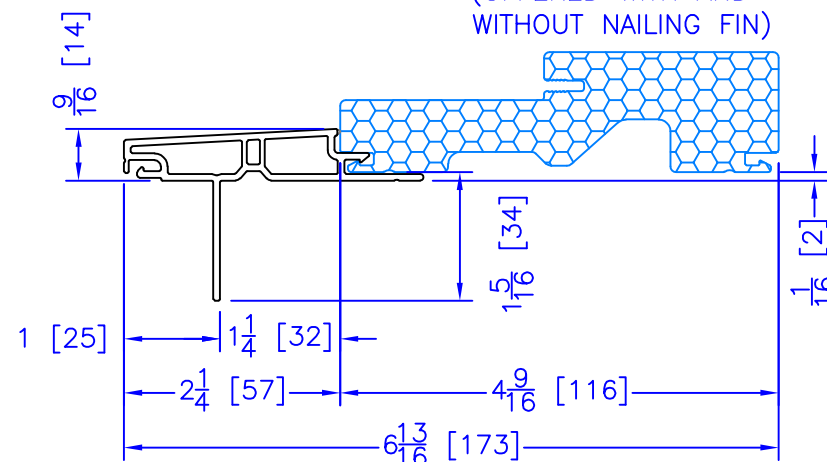

FLASHING FLANGE

7/8" BM/J-TRIM

2" 2-PC CONTOUR BM

1-1/2" EXTENDED BM/J-TRIM

1-1/2" BM/J-TRIM

2" 180 BM/J-TRIM

3-1/2" BM/J-TRIM

3-1/2" 180 BM/J-TRIM

FLUSH EXTENSION  
(OFFERED WITH AND WITHOUT NAILING FIN)

ADD 2" TO FRAME DEPTH FOR 6 3/8" FRAMES  
ALL OTHER OFFSETS ARE THE SAME FOR THE 6 3/8" FRAMES