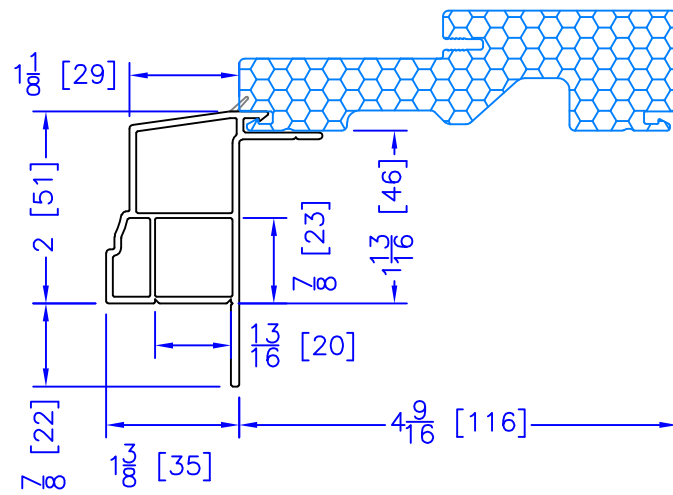

FLASHING FLANGE

7/8" BM/J-TRIM

2" 2-PC CONTOUR BM

1-1/2" EXTENDED BM/J-TRIM

1-1/2" BM/J-TRIM

2" 180 BM/J-TRIM

3-1/2" BM/J-TRIM

3-1/2" 180 BM/J-TRIM

FLUSH EXTENSION  
(OFFERED WITH AND WITHOUT NAILING FIN)

ADD 2" TO FRAME DEPTH FOR 6 3/8" FRAMES  
ALL OTHER OFFSETS ARE THE SAME FOR THE 6 3/8" FRAMES