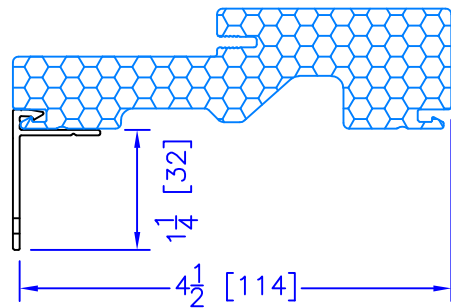

FLASHING FLANGE

7/8" BM/J-TRIM

2" 2-PC CONTOUR BM

1-1/2" EXTENDED BM/J-TRIM

1-1/2" BM/J-TRIM

2" 180 BM/J-TRIM

3-1/2" BM/J-TRIM

3-1/2" 180 BM/J-TRIM

FLUSH EXTENSION  
(OFFERED WITH AND WITHOUT NAILING FIN)

ADD 2" TO FRAME DEPTH FOR 6 3/8" FRAMES  
ALL OTHER OFFSETS ARE THE SAME FOR THE 6 3/8" FRAMES