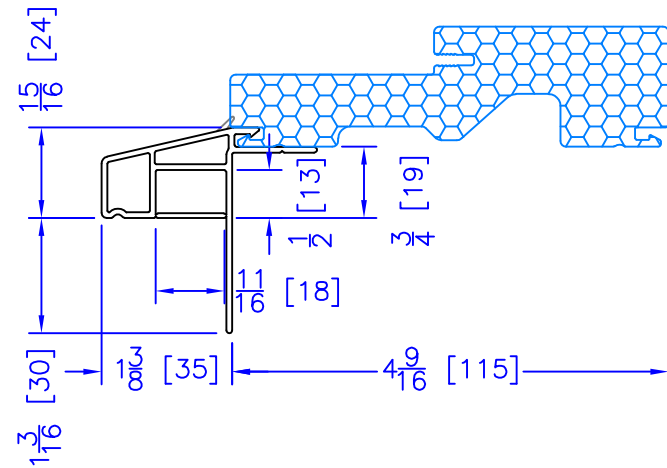

FLASHING FLANGE

7/8" BM/J-TRIM

2" 2-PC CONTOUR BM

1-1/2" EXTENDED BM/J-TRIM

1-1/2" BM/J-TRIM

2" 180 BM/J-TRIM

3-1/2" BM/J-TRIM

3-1/2" 180 BM/J-TRIM

FLUSH EXTENSION  
(OFFERED WITH AND WITHOUT NAILING FIN)

ADD 2" TO FRAME DEPTH FOR 6 3/8" FRAMES  
ALL OTHER OFFSETS ARE THE SAME FOR THE 6 3/8" FRAMES