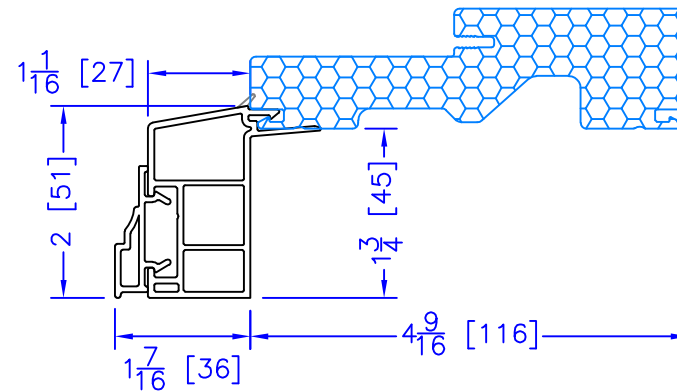

FLASHING FLANGE

7/8" BM/J-TRIM

2" 2-PC CONTOUR BM

1-1/2" EXTENDED BM/J-TRIM

1-1/2" BM/J-TRIM

2" 180 BM/J-TRIM

3-1/2" BM/J-TRIM

3-1/2" 180 BM/J-TRIM

FLUSH EXTENSION  
(OFFERED WITH AND WITHOUT NAILING FIN)

ADD 2" TO FRAME DEPTH FOR 6 3/8" FRAMES  
ALL OTHER OFFSETS ARE THE SAME FOR THE 6 3/8" FRAMES