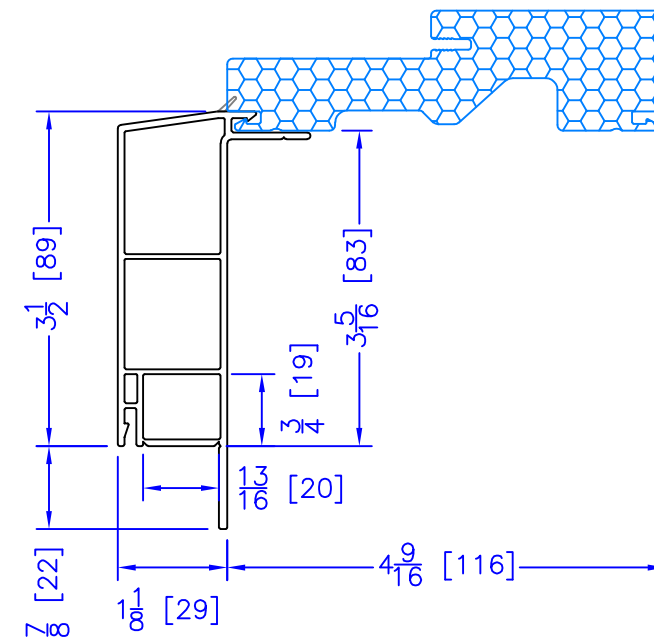

FLASHING FLANGE

7/8" BM/J-TRIM

2" 2-PC CONTOUR BM

1-1/2" EXTENDED BM/J-TRIM

1-1/2" BM/J-TRIM

2" 180 BM/J-TRIM

3-1/2" BM/J-TRIM

3-1/2" 180 BM/J-TRIM

FLUSH EXTENSION  
(OFFERED WITH AND WITHOUT NAILING FIN)

ADD 2" TO FRAME DEPTH FOR 6 3/8" FRAMES  
ALL OTHER OFFSETS ARE THE SAME FOR THE 6 3/8" FRAMES