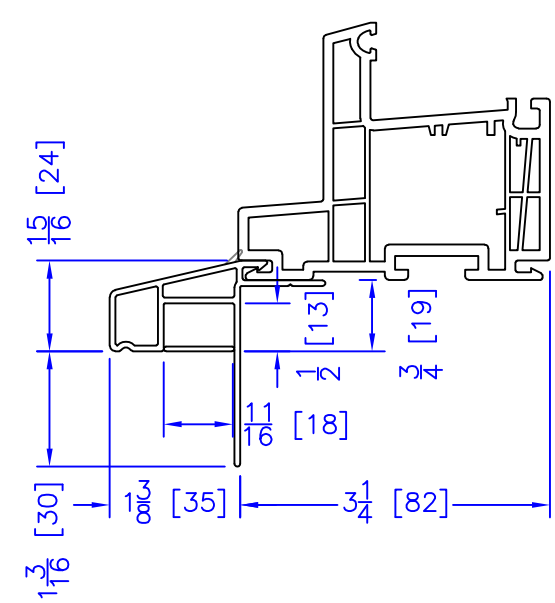

FLASHING FLANGE

FLUSH EXTENSION
(OFFERED WITH AND WITHOUT NAILING FIN)

1-1/2" EXTENDED BM/J-TRIM

1-1/2" BM/J-TRIM

SILL BM

7/8" BM/J-TRIM

2" 2-PC CONTOUR BM

2" 180 BM/J-TRIM

3-1/2" BM/J-TRIM

3-1/2" 180 BM/J-TRIM