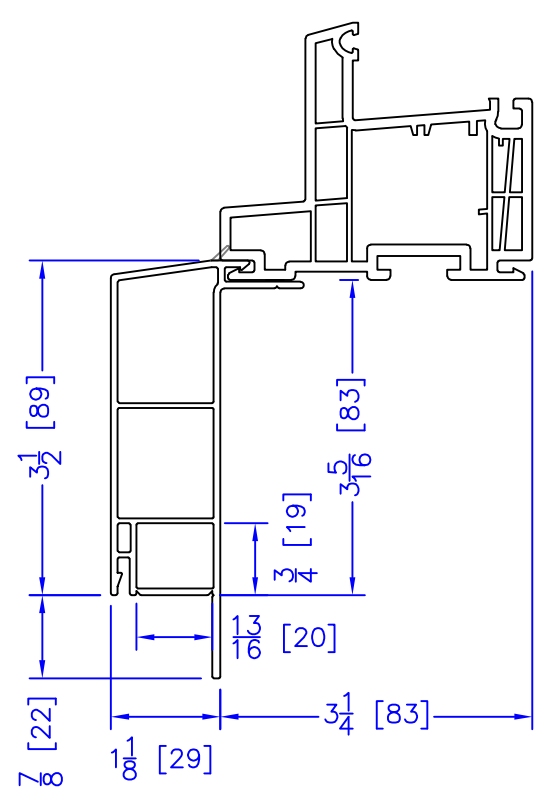

FLASHING FLANGE

FLUSH EXTENSION
(OFFERED WITH AND WITHOUT NAILING FIN)

1-1/2" EXTENDED BM/J-TRIM

1-1/2" BM/J-TRIM

SILL BM

7/8" BM/J-TRIM

2" 2-PC CONTOUR BM

2" 180 BM/J-TRIM

3-1/2" BM/J-TRIM

3-1/2" 180 BM/J-TRIM