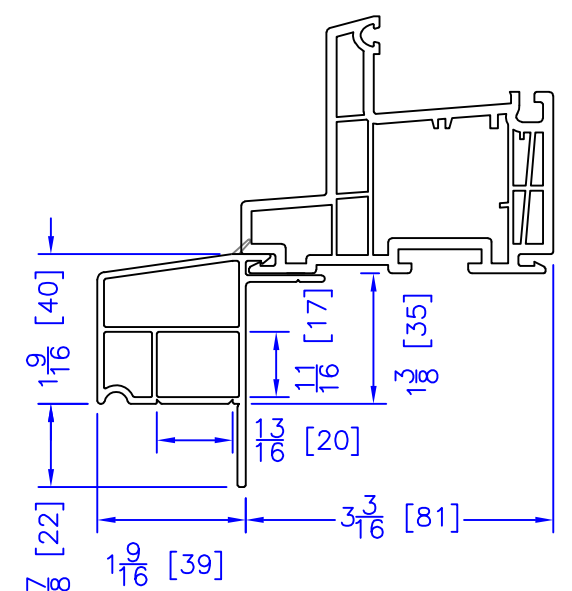

FLASHING FLANGE

FLUSH EXTENSION
(OFFERED WITH AND WITHOUT NAILING FIN)

1-1/2" EXTENDED BM/J-TRIM

1-1/2" BM/J-TRIM

SILL BM

7/8" BM/J-TRIM

2" 2-PC CONTOUR BM

2" 180 BM/J-TRIM

3-1/2" BM/J-TRIM

3-1/2" 180 BM/J-TRIM