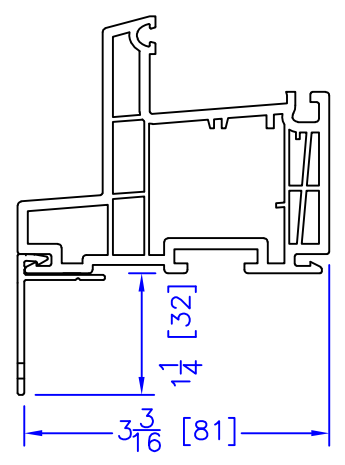

FLASHING FLANGE

FLUSH EXTENSION
(OFFERED WITH AND WITHOUT NAILING FIN)

1-1/2" EXTENDED BM/J-TRIM

1-1/2" BM/J-TRIM

SILL BM

7/8" BM/J-TRIM

2" 2-PC CONTOUR BM

2" 180 BM/J-TRIM

3-1/2" BM/J-TRIM

3-1/2" 180 BM/J-TRIM