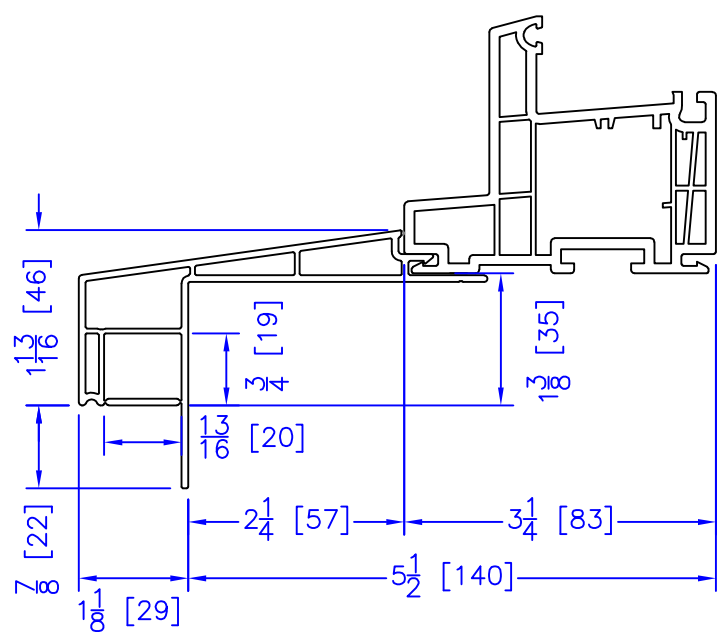

FLASHING FLANGE

FLUSH EXTENSION
(OFFERED WITH AND WITHOUT NAILING FIN)

1-1/2" EXTENDED BM/J-TRIM

1-1/2" BM/J-TRIM

SILL BM

7/8" BM/J-TRIM

2" 2-PC CONTOUR BM

2" 180 BM/J-TRIM

3-1/2" BM/J-TRIM

3-1/2" 180 BM/J-TRIM