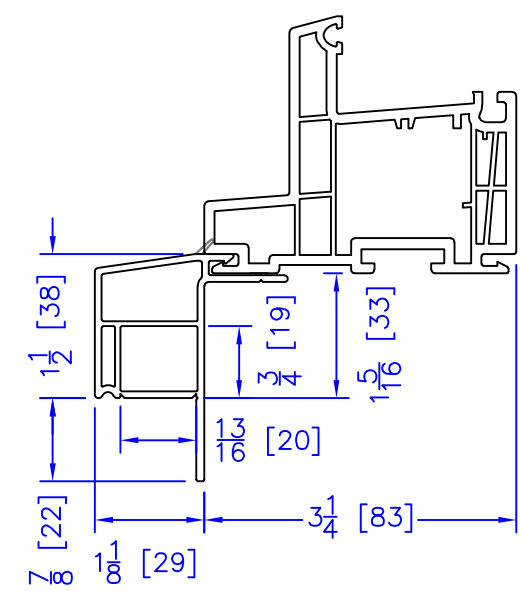

FLASHING FLANGE

FLUSH EXTENSION
(OFFERED WITH AND WITHOUT NAILING FIN)

1-1/2" EXTENDED BM/J-TRIM

1-1/2" BM/J-TRIM

SILL BM

7/8" BM/J-TRIM

2" 2-PC CONTOUR BM

2" 180 BM/J-TRIM

3-1/2" BM/J-TRIM

3-1/2" 180 BM/J-TRIM