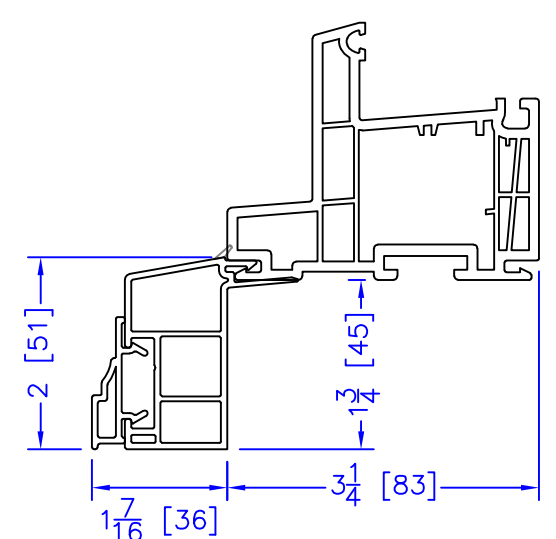

FLASHING FLANGE

FLUSH EXTENSION
(OFFERED WITH AND WITHOUT NAILING FIN)

1-1/2" EXTENDED BM/J-TRIM

1-1/2" BM/J-TRIM

SILL BM

7/8" BM/J-TRIM

2" 2-PC CONTOUR BM

2" 180 BM/J-TRIM

3-1/2" BM/J-TRIM

3-1/2" 180 BM/J-TRIM