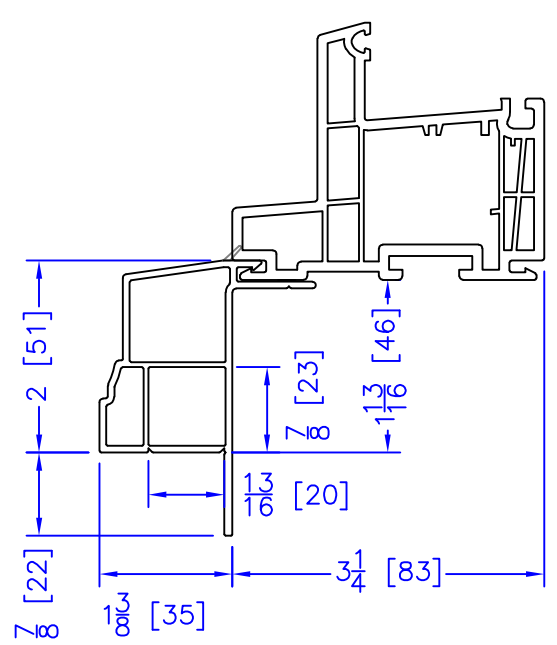

FLASHING FLANGE

FLUSH EXTENSION
(OFFERED WITH AND WITHOUT NAILING FIN)

1-1/2" EXTENDED BM/J-TRIM

1-1/2" BM/J-TRIM

SILL BM

7/8" BM/J-TRIM

2" 2-PC CONTOUR BM

2" 180 BM/J-TRIM

3-1/2" BM/J-TRIM

3-1/2" 180 BM/J-TRIM