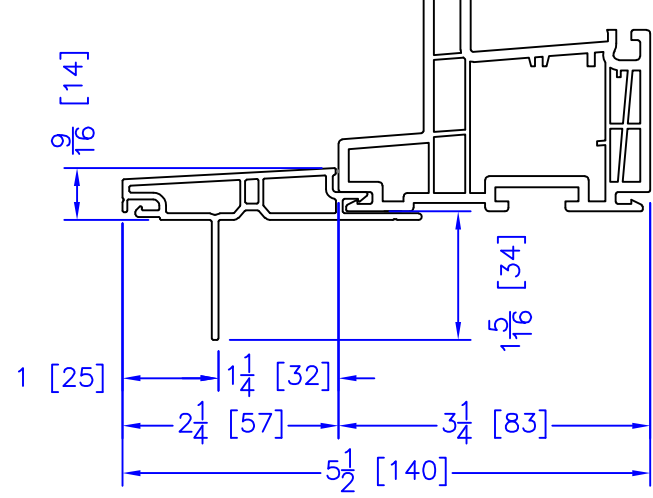

FLASHING FLANGE

FLUSH EXTENSION
(OFFERED WITH AND WITHOUT NAILING FIN)

1-1/2" EXTENDED BM/J-TRIM

1-1/2" BM/J-TRIM

SILL BM

7/8" BM/J-TRIM

2" 2-PC CONTOUR BM

2" 180 BM/J-TRIM

3-1/2" BM/J-TRIM

3-1/2" 180 BM/J-TRIM