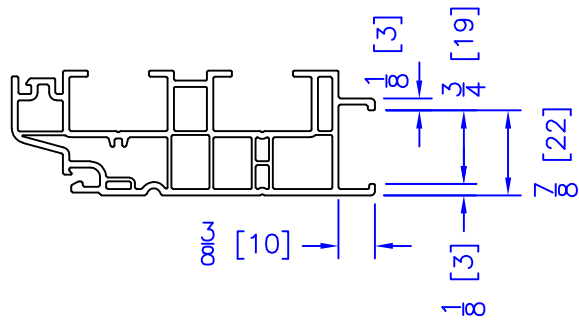

3/4" INTEGRAL DRYWALL RETURN

JAMB EXTENSION PVC

1/2" DRYWALL RETURN

JAMB EXTENSION CLADDED

CLOSE-OUT STRIP

JAMB EXTENSION PRIMED