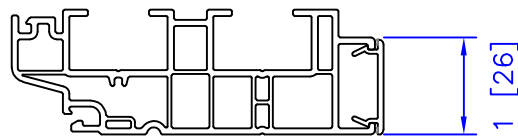

3/4" INTEGRAL DRYWALL RETURN

JAMB EXTENSION PVC

1/2" DRYWALL RETURN

JAMB EXTENSION CLADDED

CLOSE-OUT STRIP

JAMB EXTENSION PRIMED