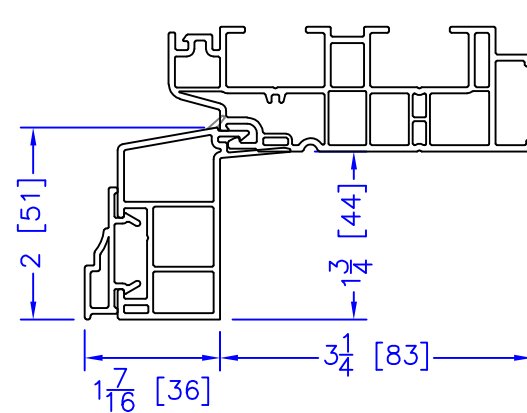

FLASHING FLANGE

NAILING FIN

1-1/2" EXTENDED BM/J-TRIM

1-1/2" BM/J-TRIM

SILL BM

7/8" BM/J-TRIM

2" 2-PC CONTOUR BM

2" 180 BM/J-TRIM

3-1/2" BM/J-TRIM

3-1/2" 180 BM/J-TRIM

FLUSH EXTENSION
(OFFERED WITH AND WITHOUT NAILING FIN)