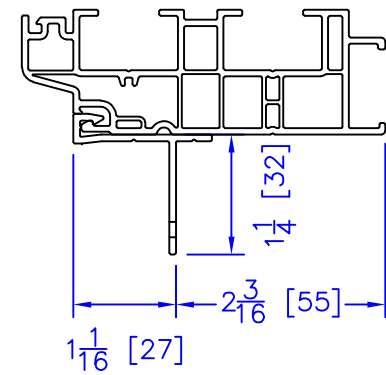

FLASHING FLANGE

NAILING FIN

1-1/2" EXTENDED BM/J-TRIM

1-1/2" BM/J-TRIM

SILL BM

7/8" BM/J-TRIM

2" 2-PC CONTOUR BM

2" 180 BM/J-TRIM

3-1/2" BM/J-TRIM

3-1/2" 180 BM/J-TRIM

FLUSH EXTENSION
(OFFERED WITH AND WITHOUT NAILING FIN)