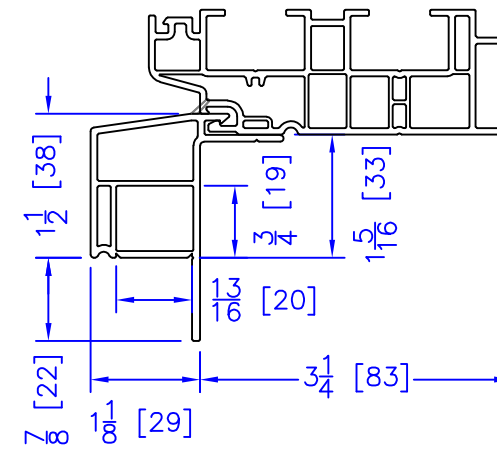

FLASHING FLANGE

NAILING FIN

1-1/2" EXTENDED BM/J-TRIM

1-1/2" BM/J-TRIM

SILL BM

7/8" BM/J-TRIM

2" 2-PC CONTOUR BM

2" 180 BM/J-TRIM

3-1/2" BM/J-TRIM

3-1/2" 180 BM/J-TRIM

FLUSH EXTENSION
(OFFERED WITH AND WITHOUT NAILING FIN)