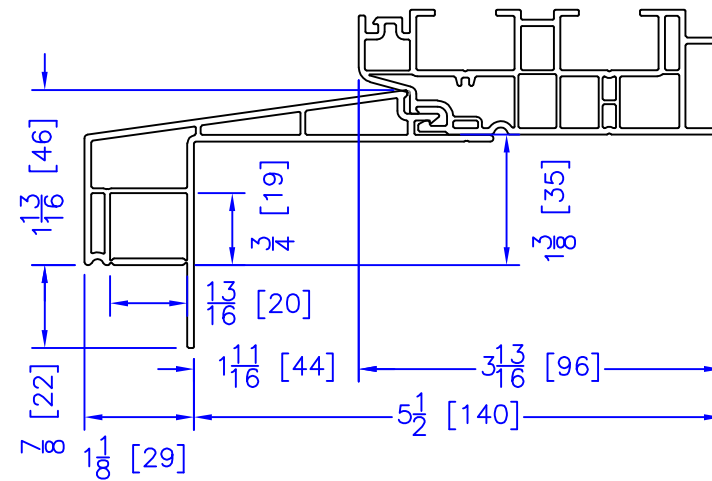

FLASHING FLANGE

NAILING FIN

1-1/2" EXTENDED BM/J-TRIM

1-1/2" BM/J-TRIM

SILL BM

7/8" BM/J-TRIM

2" 2-PC CONTOUR BM

2" 180 BM/J-TRIM

3-1/2" BM/J-TRIM

3-1/2" 180 BM/J-TRIM

FLUSH EXTENSION
(OFFERED WITH AND WITHOUT NAILING FIN)