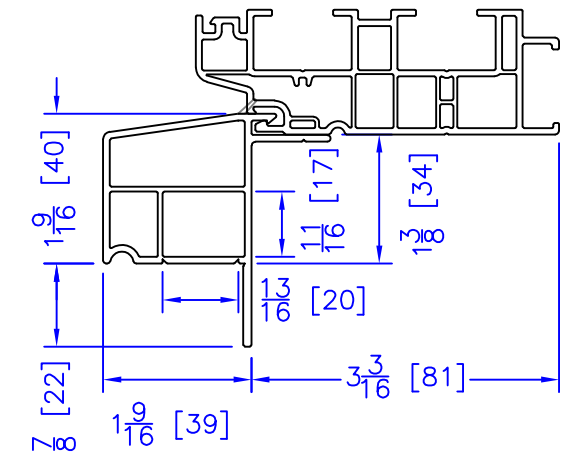

FLASHING FLANGE

NAILING FIN

1-1/2" EXTENDED BM/J-TRIM

1-1/2" BM/J-TRIM

SILL BM

7/8" BM/J-TRIM

2" 2-PC CONTOUR BM

2" 180 BM/J-TRIM

3-1/2" BM/J-TRIM

3-1/2" 180 BM/J-TRIM

FLUSH EXTENSION
(OFFERED WITH AND WITHOUT NAILING FIN)