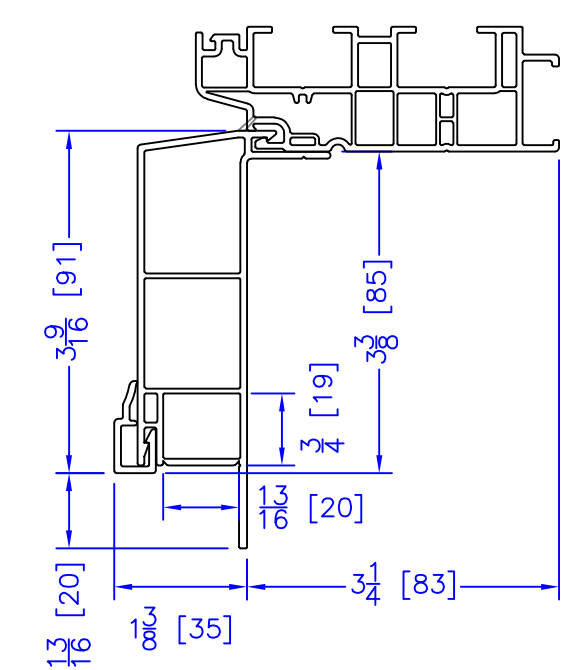

FLASHING FLANGE

NAILING FIN

1-1/2" EXTENDED BM/J-TRIM

1-1/2" BM/J-TRIM

SILL BM

7/8" BM/J-TRIM

2" 2-PC CONTOUR BM

2" 180 BM/J-TRIM

3-1/2" BM/J-TRIM

3-1/2" 180 BM/J-TRIM

FLUSH EXTENSION
(OFFERED WITH AND WITHOUT NAILING FIN)