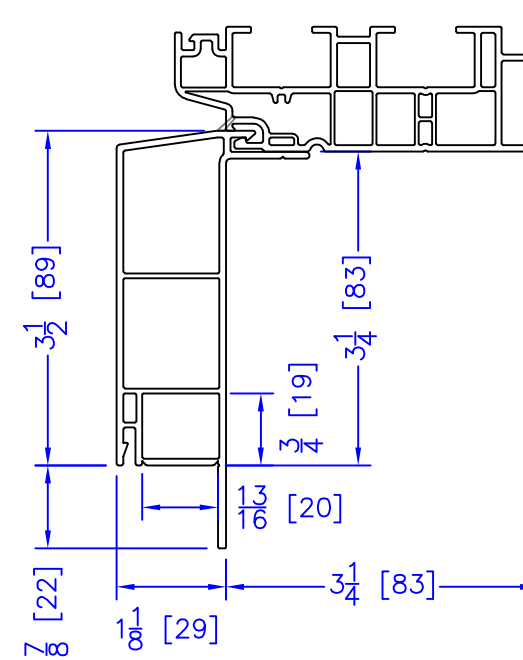

FLASHING FLANGE

NAILING FIN

1-1/2" EXTENDED BM/J-TRIM

1-1/2" BM/J-TRIM

SILL BM

7/8" BM/J-TRIM

2" 2-PC CONTOUR BM

2" 180 BM/J-TRIM

3-1/2" BM/J-TRIM

3-1/2" 180 BM/J-TRIM

FLUSH EXTENSION
(OFFERED WITH AND WITHOUT NAILING FIN)