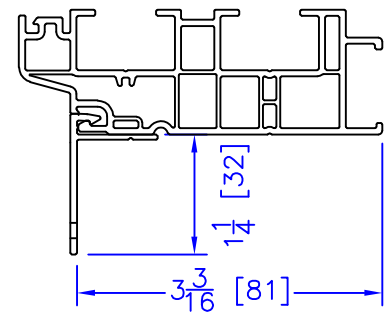

FLASHING FLANGE

NAILING FIN

1-1/2" EXTENDED BM/J-TRIM

1-1/2" BM/J-TRIM

SILL BM

7/8" BM/J-TRIM

2" 2-PC CONTOUR BM

2" 180 BM/J-TRIM

3-1/2" BM/J-TRIM

3-1/2" 180 BM/J-TRIM

FLUSH EXTENSION
(OFFERED WITH AND WITHOUT NAILING FIN)