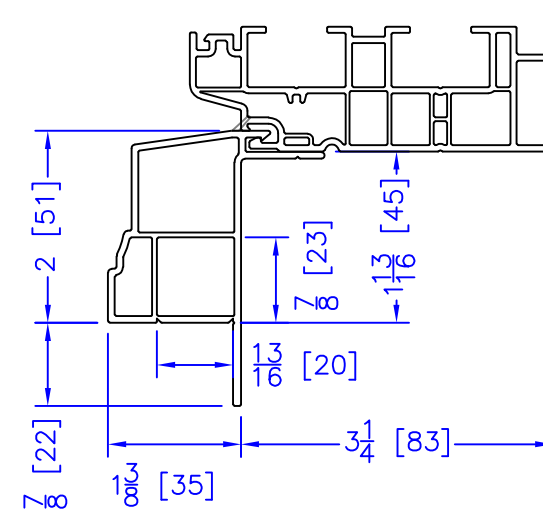

FLASHING FLANGE

NAILING FIN

1-1/2" EXTENDED BM/J-TRIM

1-1/2" BM/J-TRIM

SILL BM

7/8" BM/J-TRIM

2" 2-PC CONTOUR BM

2" 180 BM/J-TRIM

3-1/2" BM/J-TRIM

3-1/2" 180 BM/J-TRIM

FLUSH EXTENSION
(OFFERED WITH AND WITHOUT NAILING FIN)