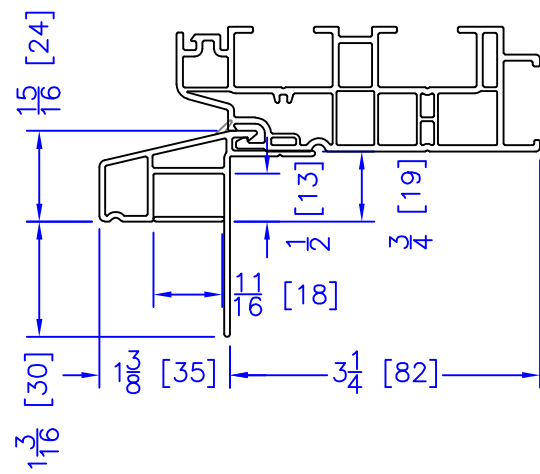

FLASHING FLANGE

NAILING FIN

1-1/2" EXTENDED BM/J-TRIM

1-1/2" BM/J-TRIM

SILL BM

7/8" BM/J-TRIM

2" 2-PC CONTOUR BM

2" 180 BM/J-TRIM

3-1/2" BM/J-TRIM

3-1/2" 180 BM/J-TRIM

FLUSH EXTENSION
(OFFERED WITH AND WITHOUT NAILING FIN)