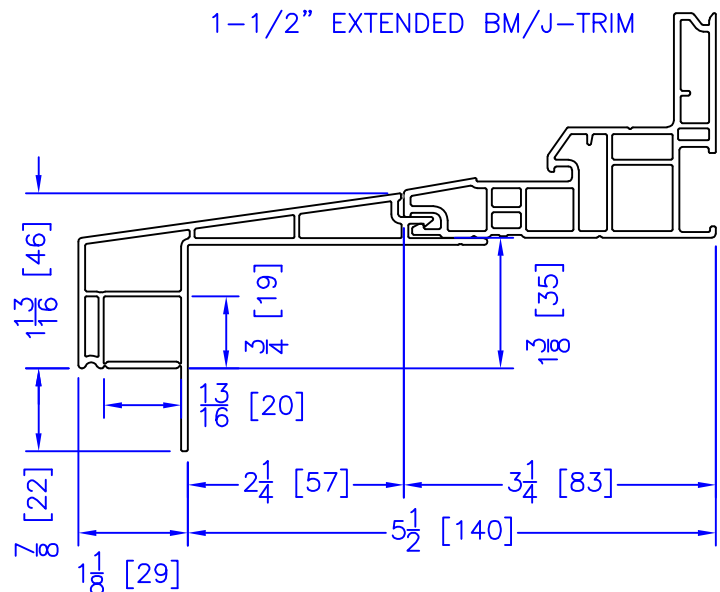

FLASHING FLANGE

1-1/2" EXTENDED BM/J-TRIM

1-1/2" BM/J-TRIM

1-1/2" INTEGRAL BM/J-TRIM

SILL BM

7/8" BM/J-TRIM

2" 2-PC CONTOUR BM

2" 180 BM/J-TRIM

3-1/2" BM/J-TRIM

3-1/2" 180 BM/J-TRIM

FLUSH EXTENSION (OFFERED WITH AND WITHOUT NAILING FIN)

NAILING FIN

INTEGRAL NAILING FIN