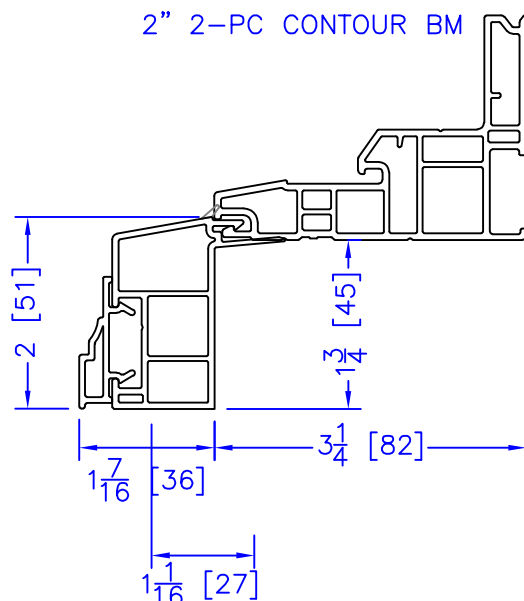

FLASHING FLANGE

1-1/2" EXTENDED BM/J-TRIM

1-1/2" BM/J-TRIM

1-1/2" INTEGRAL BM/J-TRIM

SILL BM

7/8" BM/J-TRIM

2" 2-PC CONTOUR BM

2" 180 BM/J-TRIM

3-1/2" BM/J-TRIM

3-1/2" 180 BM/J-TRIM

FLUSH EXTENSION (OFFERED WITH AND WITHOUT NAILING FIN)

NAILING FIN

INTEGRAL NAILING FIN