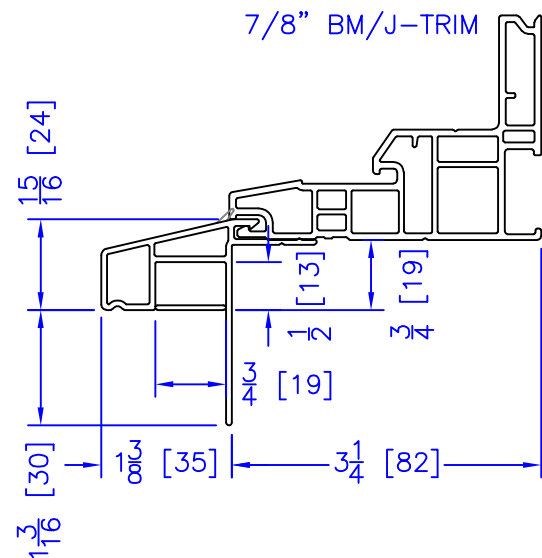

FLASHING FLANGE

1-1/2" EXTENDED BM/J-TRIM

1-1/2" BM/J-TRIM

1-1/2" INTEGRAL BM/J-TRIM

SILL BM

7/8" BM/J-TRIM

2" 2-PC CONTOUR BM

2" 180 BM/J-TRIM

3-1/2" BM/J-TRIM

3-1/2" 180 BM/J-TRIM

FLUSH EXTENSION (OFFERED WITH AND WITHOUT NAILING FIN)

NAILING FIN

INTEGRAL NAILING FIN