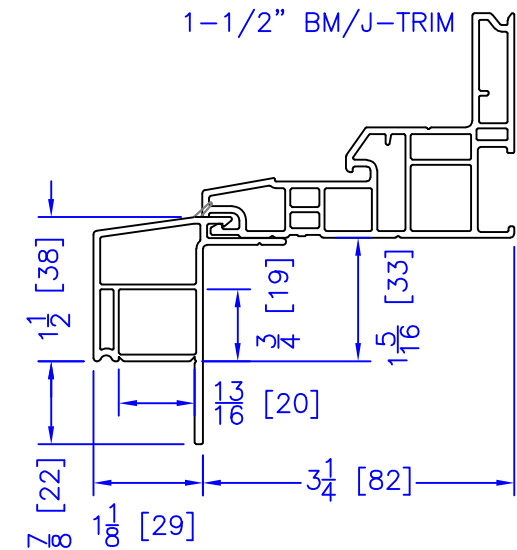

FLASHING FLANGE

1-1/2" EXTENDED BM/J-TRIM

1-1/2" BM/J-TRIM

1-1/2" INTEGRAL BM/J-TRIM

SILL BM

7/8" BM/J-TRIM

2" 2-PC CONTOUR BM

2" 180 BM/J-TRIM

3-1/2" BM/J-TRIM

3-1/2" 180 BM/J-TRIM

FLUSH EXTENSION (OFFERED WITH AND WITHOUT NAILING FIN)

NAILING FIN

INTEGRAL NAILING FIN