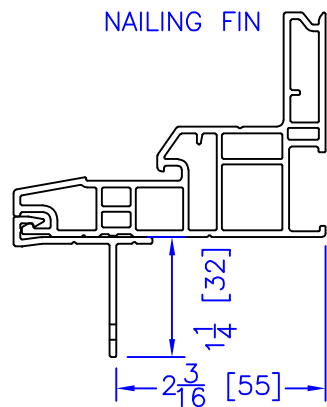

FLASHING FLANGE

1-1/2" EXTENDED BM/J-TRIM

1-1/2" BM/J-TRIM

1-1/2" INTEGRAL BM/J-TRIM

SILL BM

7/8" BM/J-TRIM

2" 2-PC CONTOUR BM

2" 180 BM/J-TRIM

3-1/2" BM/J-TRIM

3-1/2" 180 BM/J-TRIM

FLUSH EXTENSION (OFFERED WITH AND WITHOUT NAILING FIN)

NAILING FIN

INTEGRAL NAILING FIN