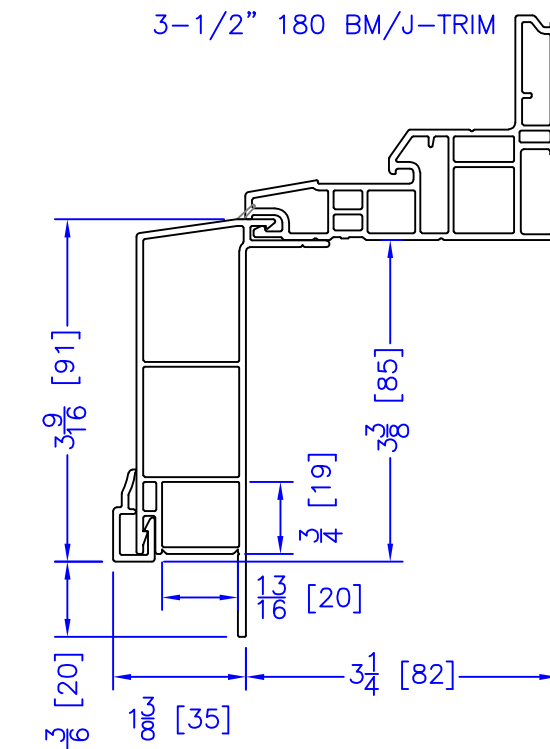

FLASHING FLANGE

1-1/2" EXTENDED BM/J-TRIM

1-1/2" BM/J-TRIM

1-1/2" INTEGRAL BM/J-TRIM

SILL BM

7/8" BM/J-TRIM

2" 2-PC CONTOUR BM

2" 180 BM/J-TRIM

3-1/2" BM/J-TRIM

3-1/2" 180 BM/J-TRIM

FLUSH EXTENSION (OFFERED WITH AND WITHOUT NAILING FIN)

NAILING FIN

INTEGRAL NAILING FIN