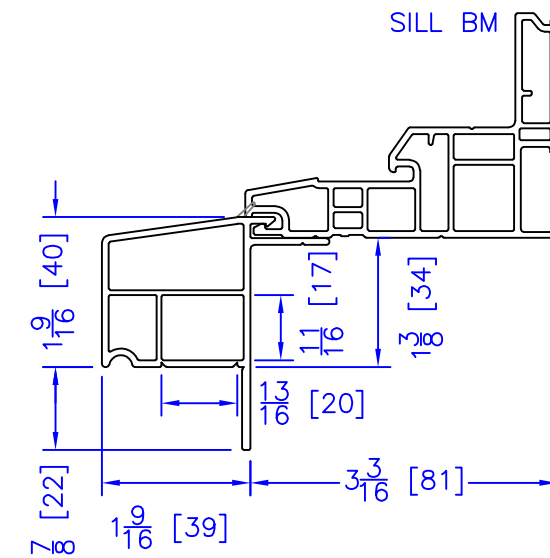

FLASHING FLANGE

1-1/2" EXTENDED BM/J-TRIM

1-1/2" BM/J-TRIM

1-1/2" INTEGRAL BM/J-TRIM

SILL BM

7/8" BM/J-TRIM

2" 2-PC CONTOUR BM

2" 180 BM/J-TRIM

3-1/2" BM/J-TRIM

3-1/2" 180 BM/J-TRIM

FLUSH EXTENSION (OFFERED WITH AND WITHOUT NAILING FIN)

NAILING FIN

INTEGRAL NAILING FIN