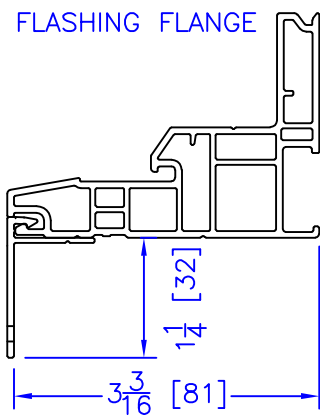

FLASHING FLANGE

1-1/2" EXTENDED BM/J-TRIM

1-1/2" BM/J-TRIM

1-1/2" INTEGRAL BM/J-TRIM

SILL BM

7/8" BM/J-TRIM

2" 2-PC CONTOUR BM

2" 180 BM/J-TRIM

3-1/2" BM/J-TRIM

3-1/2" 180 BM/J-TRIM

FLUSH EXTENSION (OFFERED WITH AND WITHOUT NAILING FIN)

NAILING FIN

INTEGRAL NAILING FIN