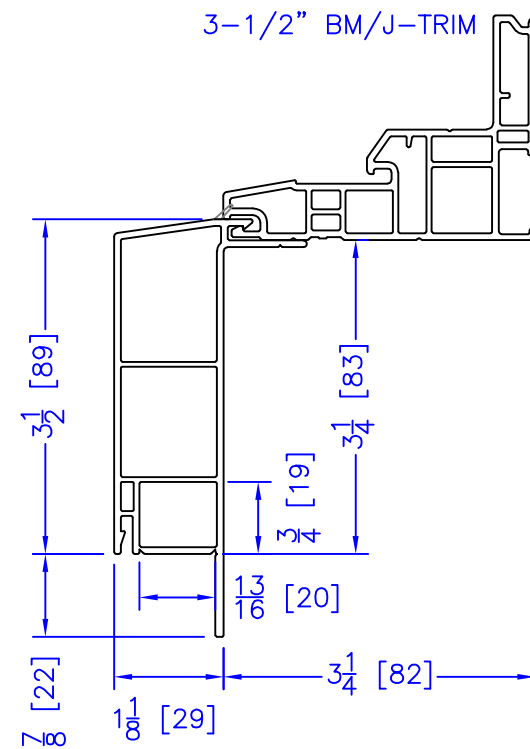

FLASHING FLANGE

1-1/2" EXTENDED BM/J-TRIM

1-1/2" BM/J-TRIM

1-1/2" INTEGRAL BM/J-TRIM

SILL BM

7/8" BM/J-TRIM

2" 2-PC CONTOUR BM

2" 180 BM/J-TRIM

3-1/2" BM/J-TRIM

3-1/2" 180 BM/J-TRIM

FLUSH EXTENSION (OFFERED WITH AND WITHOUT NAILING FIN)

NAILING FIN

INTEGRAL NAILING FIN