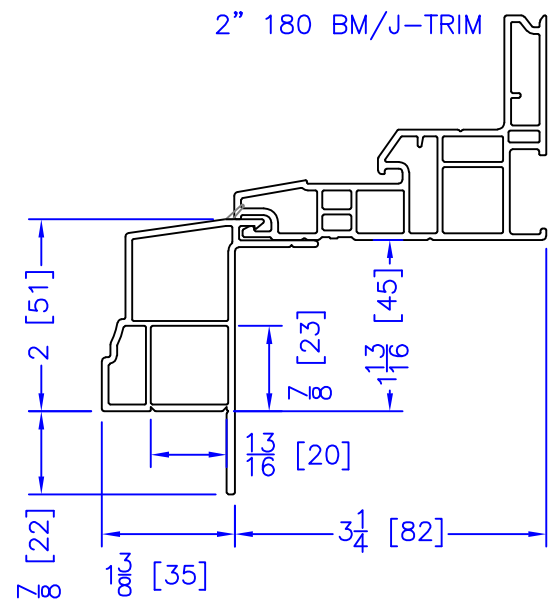

FLASHING FLANGE

1-1/2" EXTENDED BM/J-TRIM

1-1/2" BM/J-TRIM

1-1/2" INTEGRAL BM/J-TRIM

SILL BM

7/8" BM/J-TRIM

2" 2-PC CONTOUR BM

2" 180 BM/J-TRIM

3-1/2" BM/J-TRIM

3-1/2" 180 BM/J-TRIM

FLUSH EXTENSION (OFFERED WITH AND WITHOUT NAILING FIN)

NAILING FIN

INTEGRAL NAILING FIN