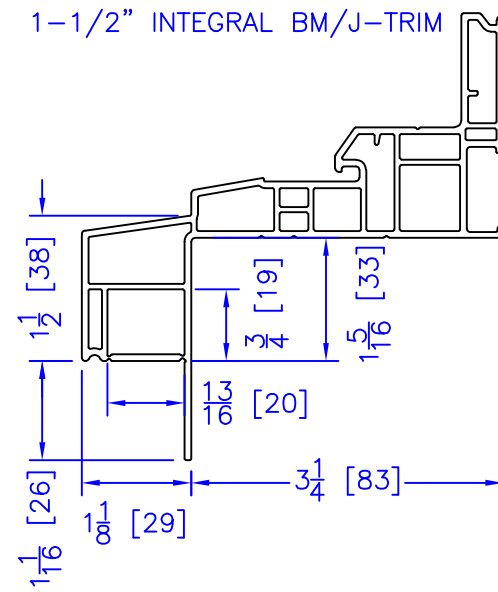

FLASHING FLANGE

1-1/2" EXTENDED BM/J-TRIM

1-1/2" BM/J-TRIM

1-1/2" INTEGRAL BM/J-TRIM

SILL BM

7/8" BM/J-TRIM

2" 2-PC CONTOUR BM

2" 180 BM/J-TRIM

3-1/2" BM/J-TRIM

3-1/2" 180 BM/J-TRIM

FLUSH EXTENSION (OFFERED WITH AND WITHOUT NAILING FIN)

NAILING FIN

INTEGRAL NAILING FIN