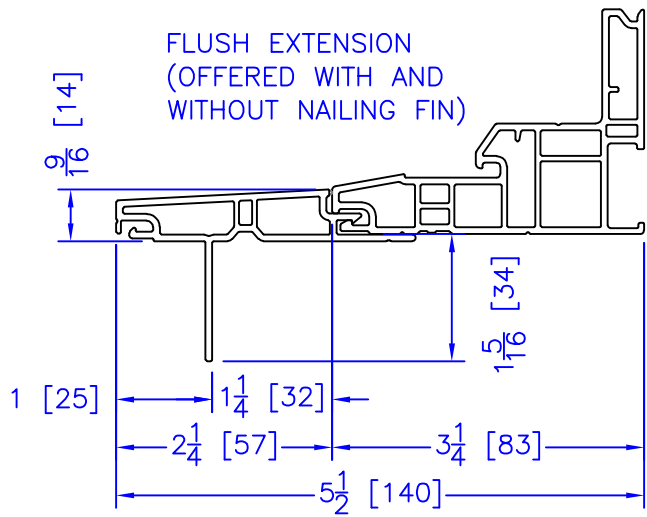

FLASHING FLANGE

1-1/2" EXTENDED BM/J-TRIM

1-1/2" BM/J-TRIM

1-1/2" INTEGRAL BM/J-TRIM

SILL BM

7/8" BM/J-TRIM

2" 2-PC CONTOUR BM

2" 180 BM/J-TRIM

3-1/2" BM/J-TRIM

3-1/2" 180 BM/J-TRIM

FLUSH EXTENSION (OFFERED WITH AND WITHOUT NAILING FIN)

NAILING FIN

INTEGRAL NAILING FIN