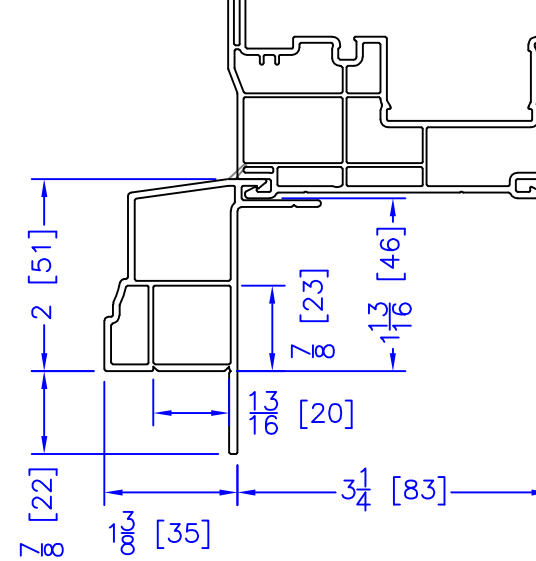

FLASHING FLANGE

1-1/2" RENO BM

1-1/2" EXTENDED BM/J-TRIM

1-1/2" BM/J-TRIM

SILL BM

7/8" BM/J-TRIM

2" 2-PC CONTOUR BM

2" 180 BM/J-TRIM

3-1/2" BM/J-TRIM

3-1/2" 180 BM/J-TRIM

FLUSH EXTENSION (OFFERED WITH AND WITHOUT NAILING FIN)

1/4" J-CHANNEL

INTEGRAL NAILING FIN