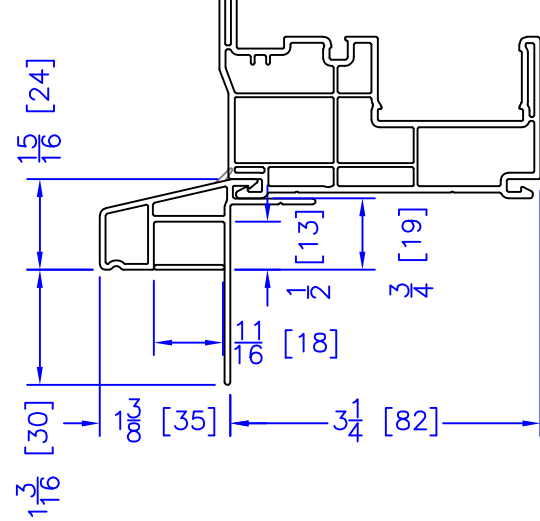

FLASHING FLANGE

1-1/2" RENO BM

1-1/2" EXTENDED BM/J-TRIM

1-1/2" BM/J-TRIM

SILL BM

7/8" BM/J-TRIM

2" 2-PC CONTOUR BM

2" 180 BM/J-TRIM

3-1/2" BM/J-TRIM

3-1/2" 180 BM/J-TRIM

FLUSH EXTENSION (OFFERED WITH AND WITHOUT NAILING FIN)

1/4" J-CHANNEL

INTEGRAL NAILING FIN