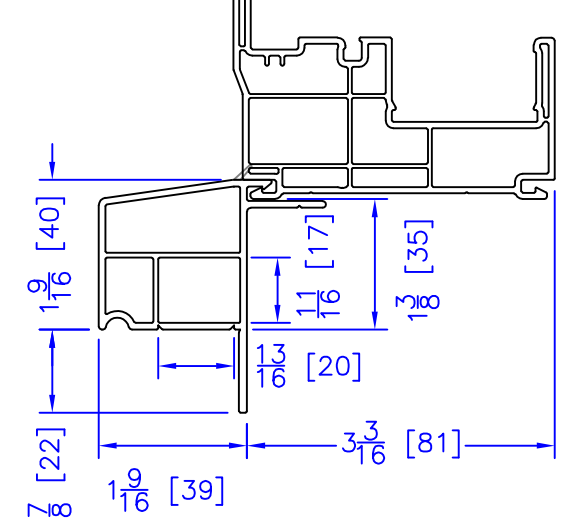

FLASHING FLANGE

1-1/2" RENO BM

1-1/2" EXTENDED BM/J-TRIM

1-1/2" BM/J-TRIM

SILL BM

7/8" BM/J-TRIM

2" 2-PC CONTOUR BM

2" 180 BM/J-TRIM

3-1/2" BM/J-TRIM

3-1/2" 180 BM/J-TRIM

FLUSH EXTENSION (OFFERED WITH AND WITHOUT NAILING FIN)

1/4" J-CHANNEL

INTEGRAL NAILING FIN