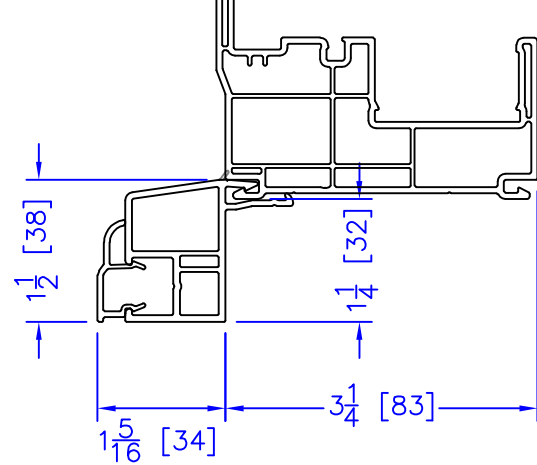

FLASHING FLANGE

1-1/2" RENO BM

1-1/2" EXTENDED BM/J-TRIM

1-1/2" BM/J-TRIM

SILL BM

7/8" BM/J-TRIM

2" 2-PC CONTOUR BM

2" 180 BM/J-TRIM

3-1/2" BM/J-TRIM

3-1/2" 180 BM/J-TRIM

FLUSH EXTENSION (OFFERED WITH AND WITHOUT NAILING FIN)

1/4" J-CHANNEL

INTEGRAL NAILING FIN