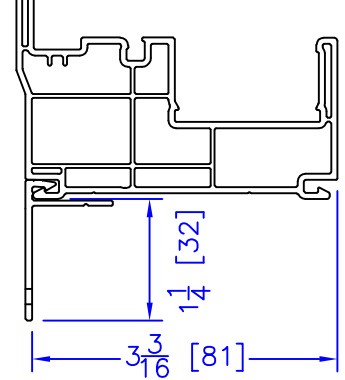

FLASHING FLANGE

1-1/2" RENO BM

1-1/2" EXTENDED BM/J-TRIM

1-1/2" BM/J-TRIM

SILL BM

7/8" BM/J-TRIM

2" 2-PC CONTOUR BM

2" 180 BM/J-TRIM

3-1/2" BM/J-TRIM

3-1/2" 180 BM/J-TRIM

FLUSH EXTENSION (OFFERED WITH AND WITHOUT NAILING FIN)

1/4" J-CHANNEL

INTEGRAL NAILING FIN