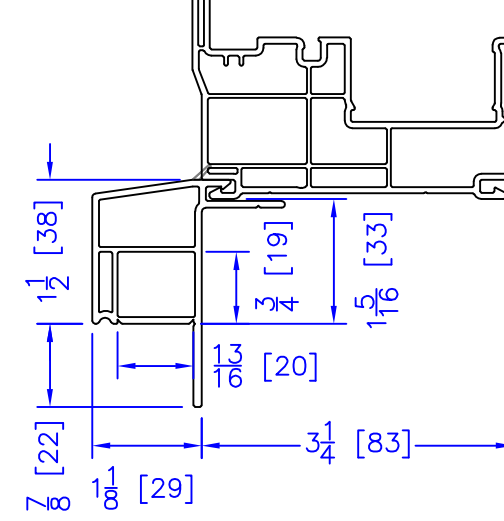

FLASHING FLANGE

1-1/2" RENO BM

1-1/2" EXTENDED BM/J-TRIM

1-1/2" BM/J-TRIM

SILL BM

7/8" BM/J-TRIM

2" 2-PC CONTOUR BM

2" 180 BM/J-TRIM

3-1/2" BM/J-TRIM

3-1/2" 180 BM/J-TRIM

FLUSH EXTENSION (OFFERED WITH AND WITHOUT NAILING FIN)

1/4" J-CHANNEL

INTEGRAL NAILING FIN