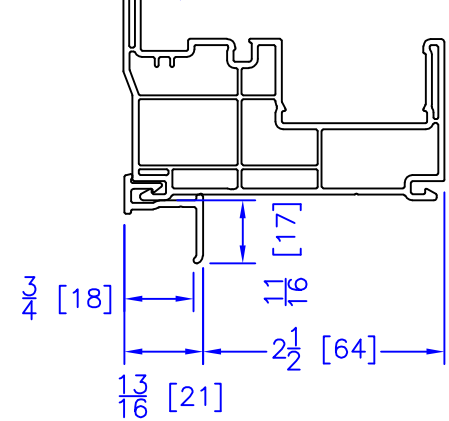

3-1/2" BM/J-TRIM

3-1/2" 180 BM/J-TRIM

FLUSH EXTENSION (OFFERED WITH AND WITHOUT NAILING FIN)

1/4" J-CHANNEL

INTEGRAL NAILING FIN