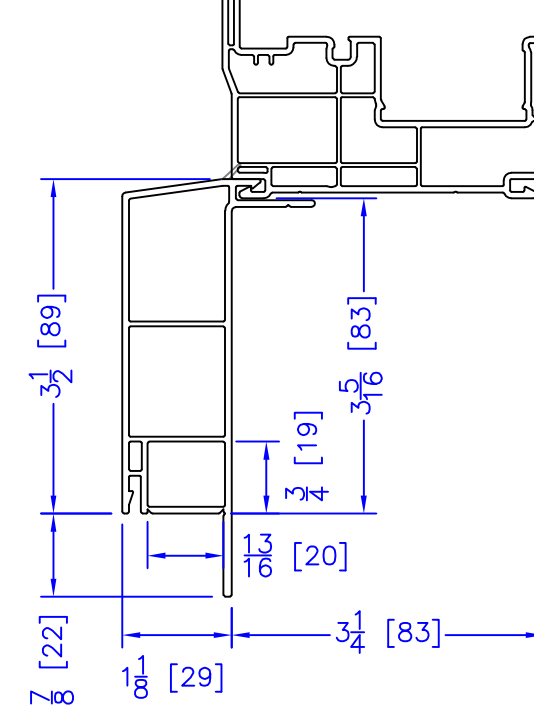

FLASHING FLANGE

1-1/2" RENO BM

1-1/2" EXTENDED BM/J-TRIM

1-1/2" BM/J-TRIM

SILL BM

7/8" BM/J-TRIM

2" 2-PC CONTOUR BM

2" 180 BM/J-TRIM

3-1/2" BM/J-TRIM

3-1/2" 180 BM/J-TRIM

FLUSH EXTENSION (OFFERED WITH AND WITHOUT NAILING FIN)

1/4" J-CHANNEL

INTEGRAL NAILING FIN