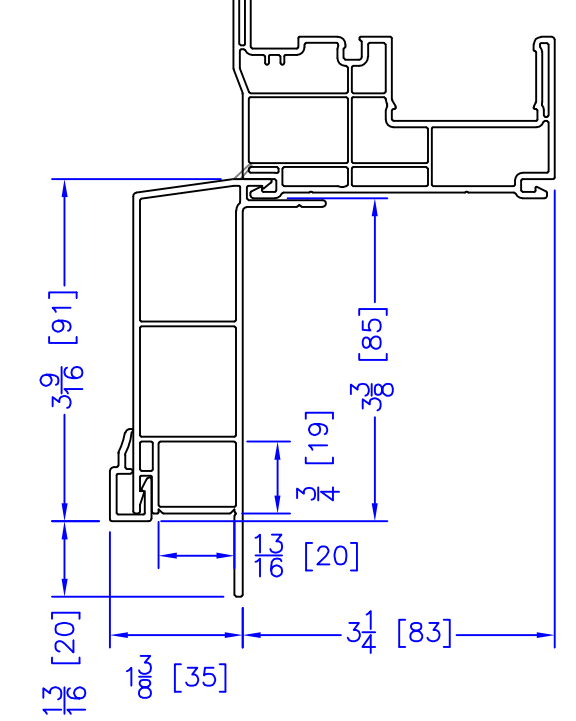

FLASHING FLANGE

1-1/2" RENO BM

1-1/2" EXTENDED BM/J-TRIM

1-1/2" BM/J-TRIM

SILL BM

7/8" BM/J-TRIM

2" 2-PC CONTOUR BM

2" 180 BM/J-TRIM

3-1/2" BM/J-TRIM

3-1/2" 180 BM/J-TRIM

FLUSH EXTENSION (OFFERED WITH AND WITHOUT NAILING FIN)

1/4" J-CHANNEL

INTEGRAL NAILING FIN