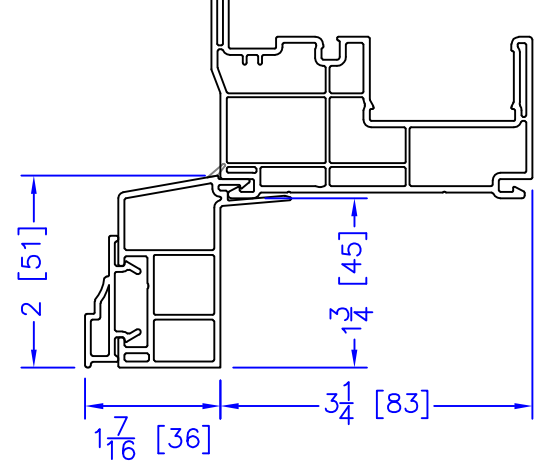

FLASHING FLANGE

1-1/2" RENO BM

1-1/2" EXTENDED BM/J-TRIM

1-1/2" BM/J-TRIM

SILL BM

7/8" BM/J-TRIM

2" 2-PC CONTOUR BM

2" 180 BM/J-TRIM

3-1/2" BM/J-TRIM

3-1/2" 180 BM/J-TRIM

FLUSH EXTENSION (OFFERED WITH AND WITHOUT NAILING FIN)

1/4" J-CHANNEL

INTEGRAL NAILING FIN