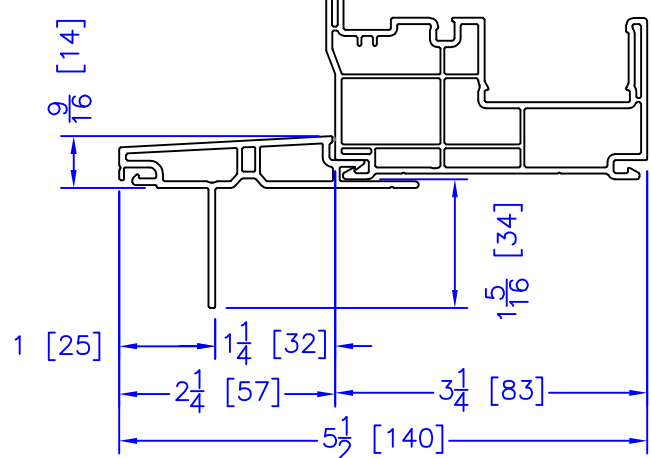

FLASHING FLANGE

1-1/2" RENO BM

1-1/2" EXTENDED BM/J-TRIM

1-1/2" BM/J-TRIM

SILL BM

7/8" BM/J-TRIM

2" 2-PC CONTOUR BM

2" 180 BM/J-TRIM

3-1/2" BM/J-TRIM

3-1/2" 180 BM/J-TRIM

FLUSH EXTENSION (OFFERED WITH AND WITHOUT NAILING FIN)

1/4" J-CHANNEL

INTEGRAL NAILING FIN