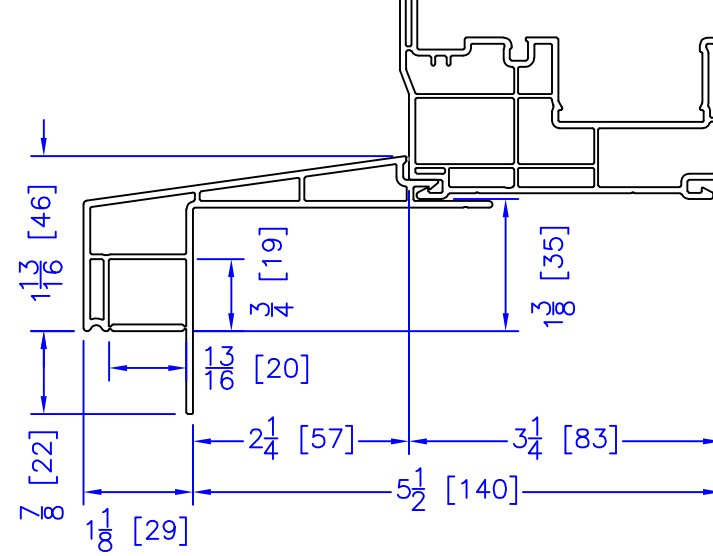

FLASHING FLANGE

1-1/2" RENO BM

1-1/2" EXTENDED BM/J-TRIM

1-1/2" BM/J-TRIM

SILL BM

7/8" BM/J-TRIM

2" 2-PC CONTOUR BM

2" 180 BM/J-TRIM

3-1/2" BM/J-TRIM

3-1/2" 180 BM/J-TRIM

FLUSH EXTENSION (OFFERED WITH AND WITHOUT NAILING FIN)

1/4" J-CHANNEL

INTEGRAL NAILING FIN