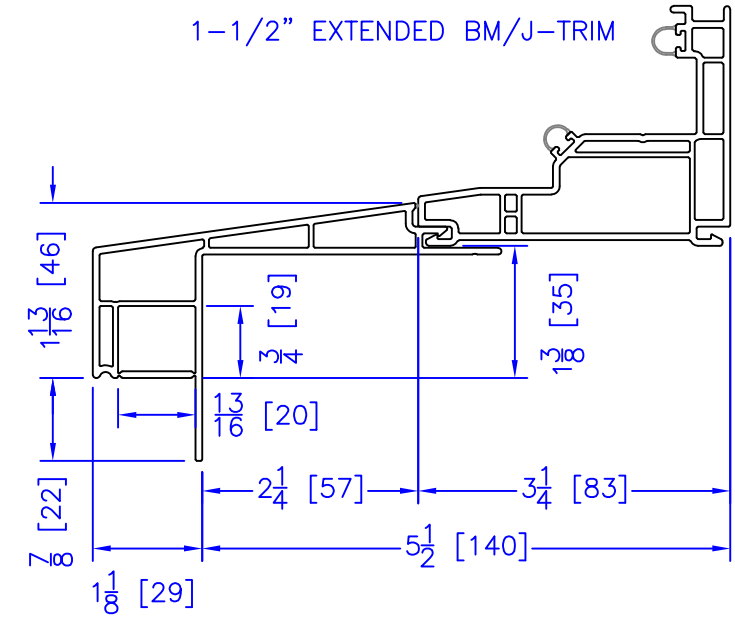

FLASHING FLANGE

1-1/2" RENO BM

1-1/2" EXTENDED BM/J-TRIM

1-1/2" BM/J-TRIM

SILL BM

7/8" BM/J-TRIM

2" 2-PC CONTOUR BM

2" 180 BM/J-TRIM

3-1/2" BM/J-TRIM

3-1/2" 180 BM/J-TRIM

FLUSH EXTENSION (OFFERED WITH AND WITHOUT NAILING FIN)

1/4" J-CHANNEL

INTEGRAL NAILING FIN