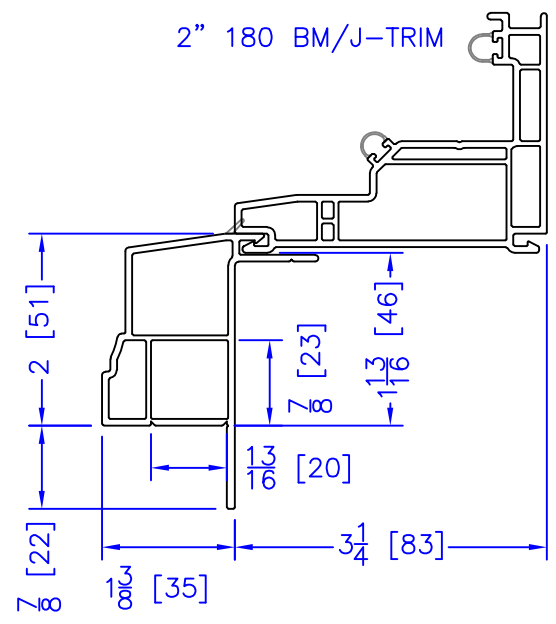

FLASHING FLANGE

1-1/2" RENO BM

1-1/2" EXTENDED BM/J-TRIM

1-1/2" BM/J-TRIM

SILL BM

7/8" BM/J-TRIM

2" 2-PC CONTOUR BM

2" 180 BM/J-TRIM

3-1/2" BM/J-TRIM

3-1/2" 180 BM/J-TRIM

FLUSH EXTENSION (OFFERED WITH AND WITHOUT NAILING FIN)

1/4" J-CHANNEL

INTEGRAL NAILING FIN