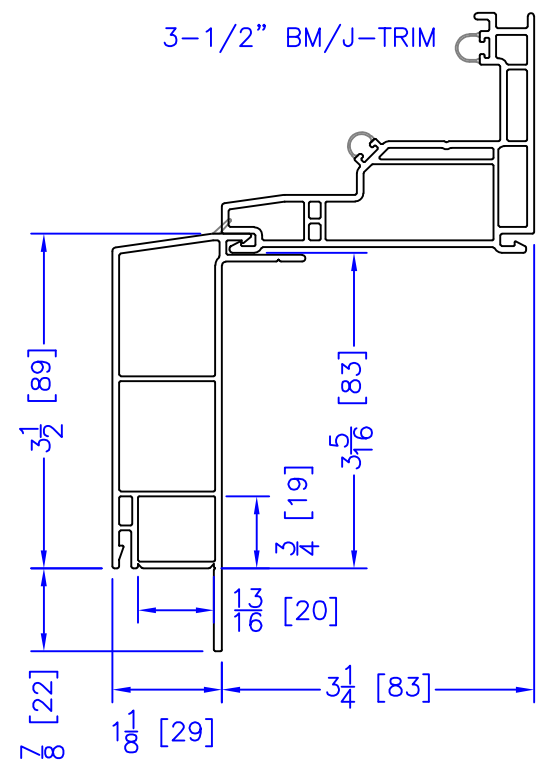

FLASHING FLANGE

1-1/2" RENO BM

1-1/2" EXTENDED BM/J-TRIM

1-1/2" BM/J-TRIM

SILL BM

7/8" BM/J-TRIM

2" 2-PC CONTOUR BM

2" 180 BM/J-TRIM

3-1/2" BM/J-TRIM

3-1/2" 180 BM/J-TRIM

FLUSH EXTENSION (OFFERED WITH AND WITHOUT NAILING FIN)

1/4" J-CHANNEL

INTEGRAL NAILING FIN