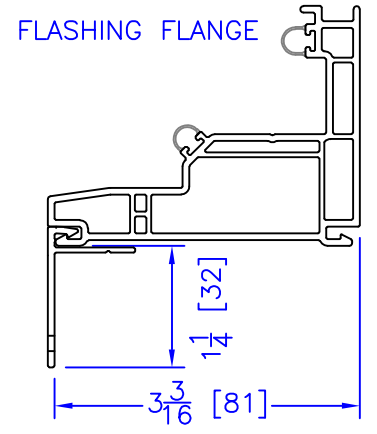

FLASHING FLANGE

1-1/2" RENO BM

1-1/2" EXTENDED BM/J-TRIM

1-1/2" BM/J-TRIM

SILL BM

7/8" BM/J-TRIM

2" 2-PC CONTOUR BM

2" 180 BM/J-TRIM

3-1/2" BM/J-TRIM

3-1/2" 180 BM/J-TRIM

FLUSH EXTENSION (OFFERED WITH AND WITHOUT NAILING FIN)

1/4" J-CHANNEL

INTEGRAL NAILING FIN