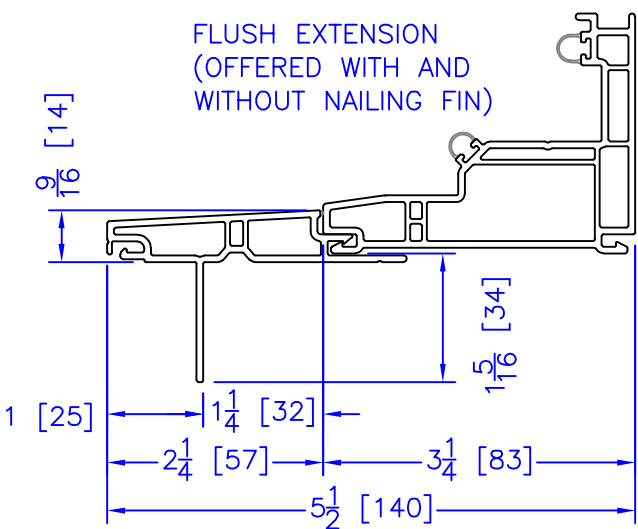

FLASHING FLANGE

1-1/2" RENO BM

1-1/2" EXTENDED BM/J-TRIM

1-1/2" BM/J-TRIM

SILL BM

7/8" BM/J-TRIM

2" 2-PC CONTOUR BM

2" 180 BM/J-TRIM

3-1/2" BM/J-TRIM

3-1/2" 180 BM/J-TRIM

FLUSH EXTENSION (OFFERED WITH AND WITHOUT NAILING FIN)

1/4" J-CHANNEL

INTEGRAL NAILING FIN