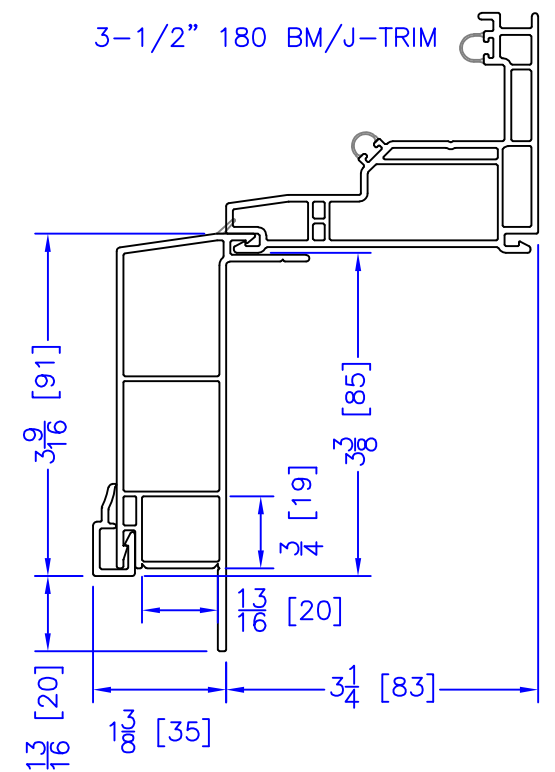

FLASHING FLANGE

1-1/2" RENO BM

1-1/2" EXTENDED BM/J-TRIM

1-1/2" BM/J-TRIM

SILL BM

7/8" BM/J-TRIM

2" 2-PC CONTOUR BM

2" 180 BM/J-TRIM

3-1/2" BM/J-TRIM

3-1/2" 180 BM/J-TRIM

FLUSH EXTENSION (OFFERED WITH AND WITHOUT NAILING FIN)

1/4" J-CHANNEL

INTEGRAL NAILING FIN