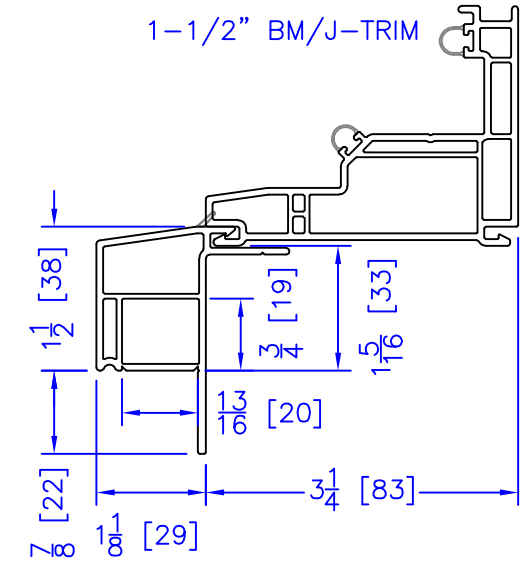

FLASHING FLANGE

1-1/2" RENO BM

1-1/2" EXTENDED BM/J-TRIM

1-1/2" BM/J-TRIM

SILL BM

7/8" BM/J-TRIM

2" 2-PC CONTOUR BM

2" 180 BM/J-TRIM

3-1/2" BM/J-TRIM

3-1/2" 180 BM/J-TRIM

FLUSH EXTENSION (OFFERED WITH AND WITHOUT NAILING FIN)

1/4" J-CHANNEL

INTEGRAL NAILING FIN