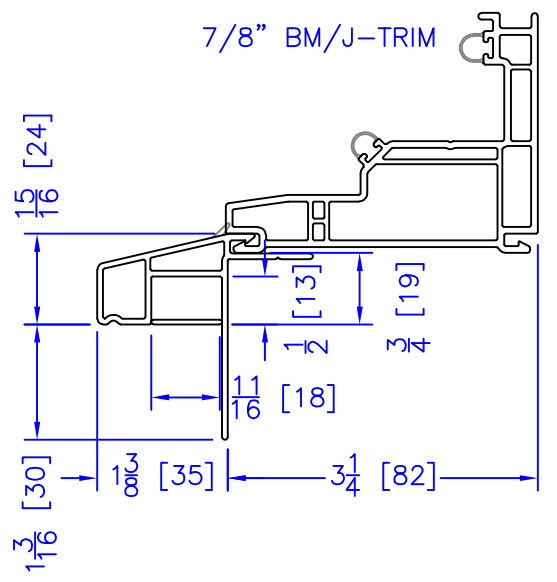

FLASHING FLANGE

1-1/2" RENO BM

1-1/2" EXTENDED BM/J-TRIM

1-1/2" BM/J-TRIM

SILL BM

7/8" BM/J-TRIM

2" 2-PC CONTOUR BM

2" 180 BM/J-TRIM

3-1/2" BM/J-TRIM

3-1/2" 180 BM/J-TRIM

FLUSH EXTENSION (OFFERED WITH AND WITHOUT NAILING FIN)

1/4" J-CHANNEL

INTEGRAL NAILING FIN