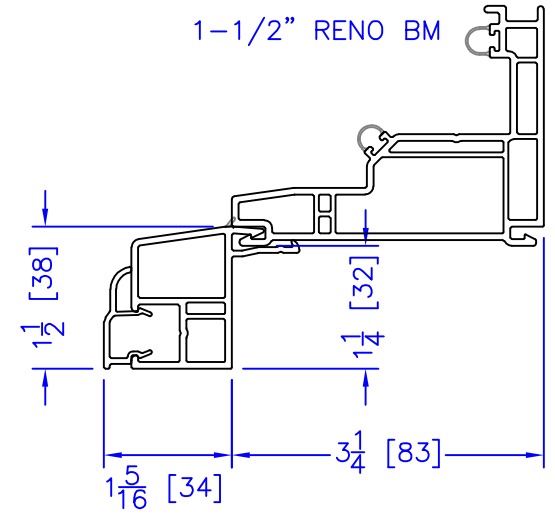

FLASHING FLANGE

1-1/2" RENO BM

1-1/2" EXTENDED BM/J-TRIM

1-1/2" BM/J-TRIM

SILL BM

7/8" BM/J-TRIM

2" 2-PC CONTOUR BM

2" 180 BM/J-TRIM

3-1/2" BM/J-TRIM

3-1/2" 180 BM/J-TRIM

FLUSH EXTENSION (OFFERED WITH AND WITHOUT NAILING FIN)

1/4" J-CHANNEL

INTEGRAL NAILING FIN