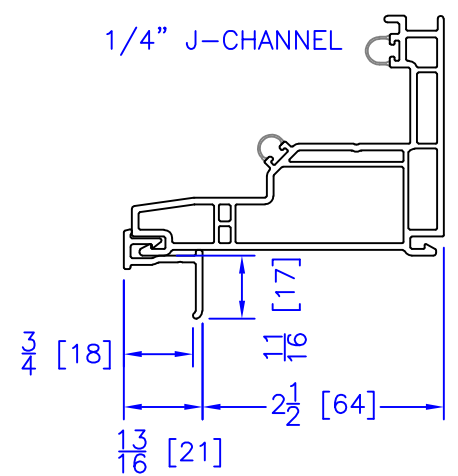

FLASHING FLANGE

1-1/2" RENO BM

1-1/2" EXTENDED BM/J-TRIM

1-1/2" BM/J-TRIM

SILL BM

7/8" BM/J-TRIM

2" 2-PC CONTOUR BM

2" 180 BM/J-TRIM

3-1/2" BM/J-TRIM

3-1/2" 180 BM/J-TRIM

FLUSH EXTENSION (OFFERED WITH AND WITHOUT NAILING FIN)

1/4" J-CHANNEL

INTEGRAL NAILING FIN