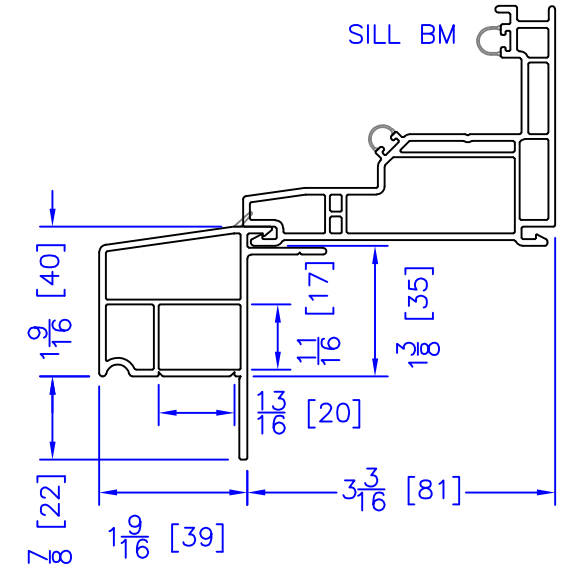

FLASHING FLANGE

1-1/2" RENO BM

1-1/2" EXTENDED BM/J-TRIM

1-1/2" BM/J-TRIM

SILL BM

7/8" BM/J-TRIM

2" 2-PC CONTOUR BM

2" 180 BM/J-TRIM

3-1/2" BM/J-TRIM

3-1/2" 180 BM/J-TRIM

FLUSH EXTENSION (OFFERED WITH AND WITHOUT NAILING FIN)

1/4" J-CHANNEL

INTEGRAL NAILING FIN