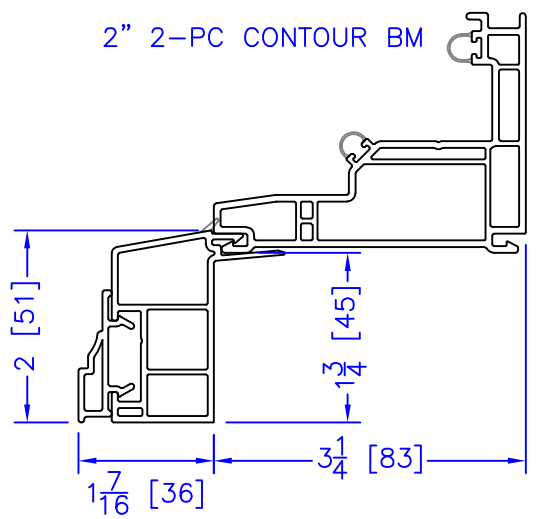

FLASHING FLANGE

1-1/2" RENO BM

1-1/2" EXTENDED BM/J-TRIM

1-1/2" BM/J-TRIM

SILL BM

7/8" BM/J-TRIM

2" 2-PC CONTOUR BM

2" 180 BM/J-TRIM

3-1/2" BM/J-TRIM

3-1/2" 180 BM/J-TRIM

FLUSH EXTENSION (OFFERED WITH AND WITHOUT NAILING FIN)

1/4" J-CHANNEL

INTEGRAL NAILING FIN