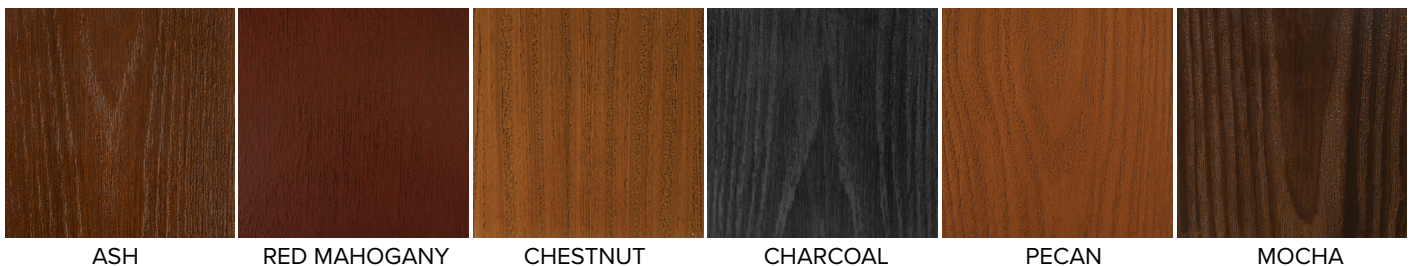

## TECHNOLOGY, MEET COLOUR.

We believe in choice. That's why we offer a choice of door and window styles, a choice of door glass, a choice of options, and a choice of interior and exterior colours. Designed to withstand everything our harsh climate can throw at them, our factory applied coatings are available in a colour palette inspired by the beauty of nature. We invite you to envision the exciting colour possibilities for your new home or existing doors & windows.

### PERMAFINISH WINDOW, DOOR SLAB & FRAME COLOURS

Available on all doors & windows. Each application has its own unique finish – colours will vary slightly from those illustrated. Custom colours are available.

### STAIN COLOURS FOR TEXTURED FIBERGLASS DOORS

Each application has its own unique finish – colours will vary slightly from those illustrated. Please refer to our stain sample colour board for actual colour, available at your local authorized dealer.

Note: Available on textured fiberglass doors only. Each stain application has its own unique finish – colours will vary slightly from those illustrated. Kohltech warranty covers stained doors for 10 years, for complete details on our warranty, visit [www.kohltech.com](http://www.kohltech.com).