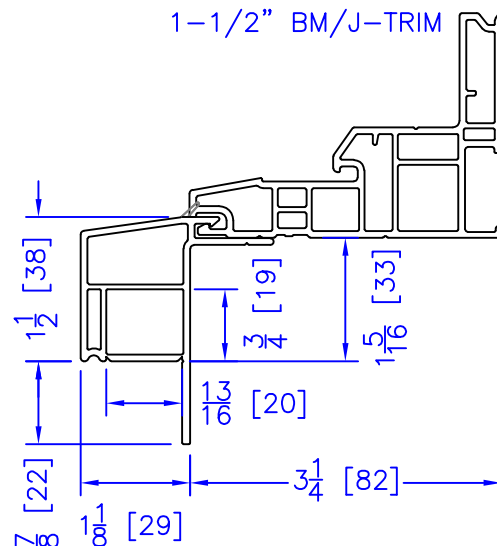

FLASHING FLANGE

1-1/2" EXTENDED BM/J-TRIM

1-1/2" BM/J-TRIM

1-1/2" INTEGRAL BM/J-TRIM

SILL BM

7/8" BM/J-TRIM

2" 2-PC CONTOUR BM

2" 180 BM/J-TRIM

3-1/2" BM/J-TRIM

3-1/2" 180 BM/J-TRIM

FLUSH EXTENSION

NAILING FIN

INTEGRAL NAILING FIN