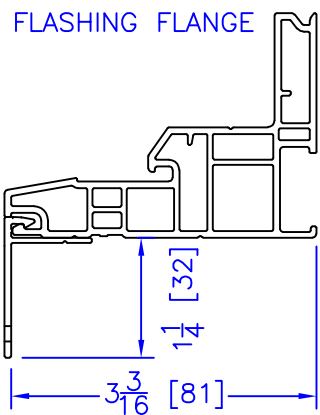

FLASHING FLANGE

1-1/2" EXTENDED BM/J-TRIM

1-1/2" BM/J-TRIM

1-1/2" INTEGRAL BM/J-TRIM

SILL BM

7/8" BM/J-TRIM

2" 2-PC CONTOUR BM

2" 180 BM/J-TRIM

3-1/2" BM/J-TRIM

3-1/2" 180 BM/J-TRIM

FLUSH EXTENSION

NAILING FIN

INTEGRAL NAILING FIN