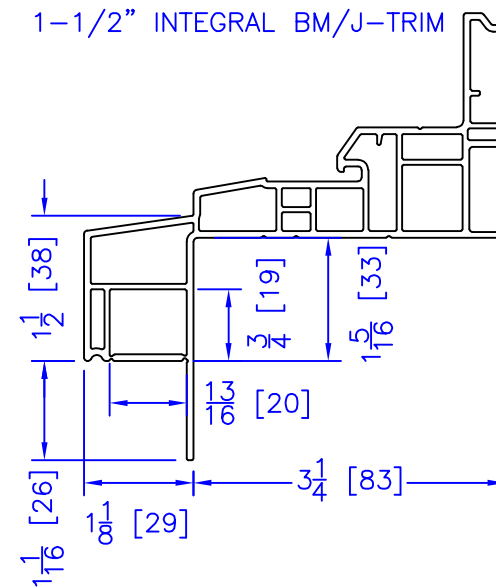

FLASHING FLANGE

1-1/2" EXTENDED BM/J-TRIM

1-1/2" BM/J-TRIM

1-1/2" INTEGRAL BM/J-TRIM

SILL BM

7/8" BM/J-TRIM

2" 2-PC CONTOUR BM

2" 180 BM/J-TRIM

3-1/2" BM/J-TRIM

3-1/2" 180 BM/J-TRIM

FLUSH EXTENSION

NAILING FIN

INTEGRAL NAILING FIN