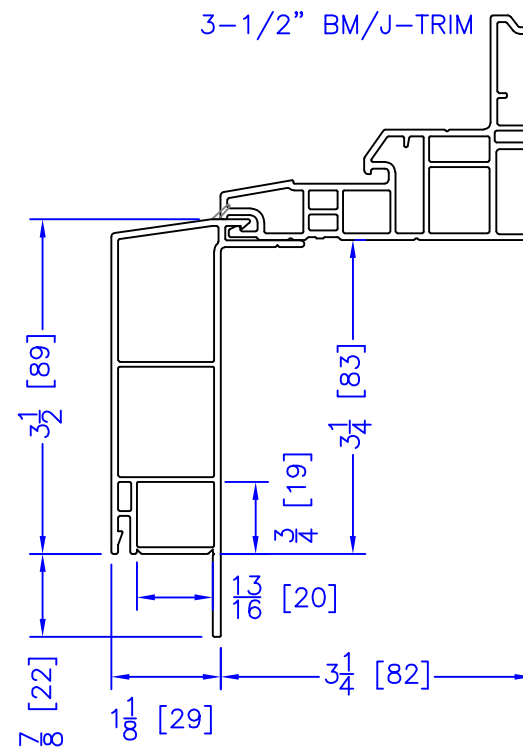

FLASHING FLANGE

1-1/2" EXTENDED BM/J-TRIM

1-1/2" BM/J-TRIM

1-1/2" INTEGRAL BM/J-TRIM

SILL BM

7/8" BM/J-TRIM

2" 2-PC CONTOUR BM

2" 180 BM/J-TRIM

3-1/2" BM/J-TRIM

3-1/2" 180 BM/J-TRIM

FLUSH EXTENSION

NAILING FIN

INTEGRAL NAILING FIN