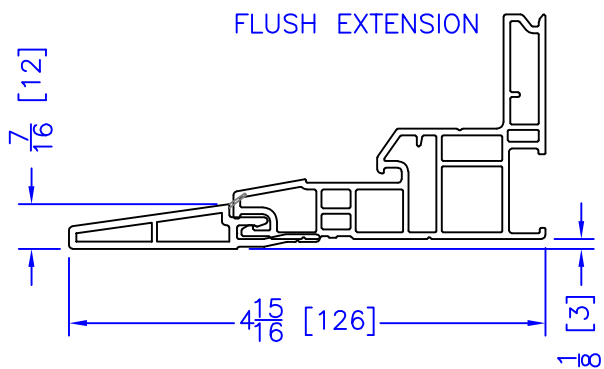

FLASHING FLANGE

1-1/2" EXTENDED BM/J-TRIM

1-1/2" BM/J-TRIM

1-1/2" INTEGRAL BM/J-TRIM

SILL BM

7/8" BM/J-TRIM

2" 2-PC CONTOUR BM

2" 180 BM/J-TRIM

3-1/2" BM/J-TRIM

3-1/2" 180 BM/J-TRIM

FLUSH EXTENSION

NAILING FIN

INTEGRAL NAILING FIN