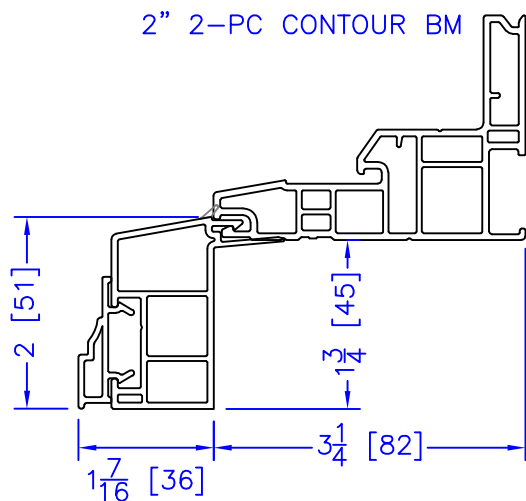

FLASHING FLANGE

1-1/2" EXTENDED BM/J-TRIM

1-1/2" BM/J-TRIM

1-1/2" INTEGRAL BM/J-TRIM

SILL BM

7/8" BM/J-TRIM

2" 2-PC CONTOUR BM

2" 180 BM/J-TRIM

3-1/2" BM/J-TRIM

3-1/2" 180 BM/J-TRIM

FLUSH EXTENSION

NAILING FIN

INTEGRAL NAILING FIN