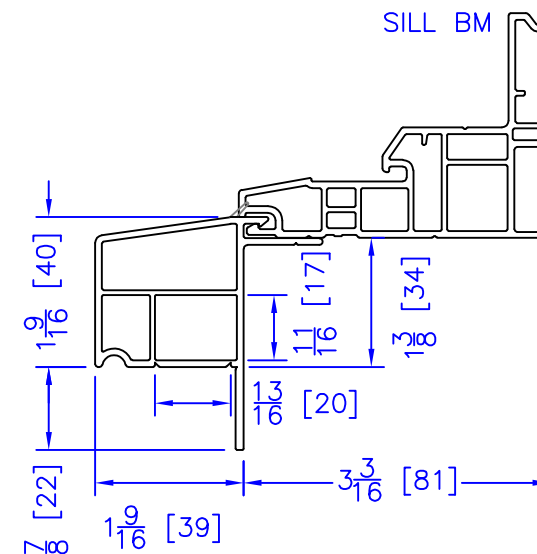

FLASHING FLANGE

1-1/2" EXTENDED BM/J-TRIM

1-1/2" BM/J-TRIM

1-1/2" INTEGRAL BM/J-TRIM

SILL BM

7/8" BM/J-TRIM

2" 2-PC CONTOUR BM

2" 180 BM/J-TRIM

3-1/2" BM/J-TRIM

3-1/2" 180 BM/J-TRIM

FLUSH EXTENSION

NAILING FIN

INTEGRAL NAILING FIN