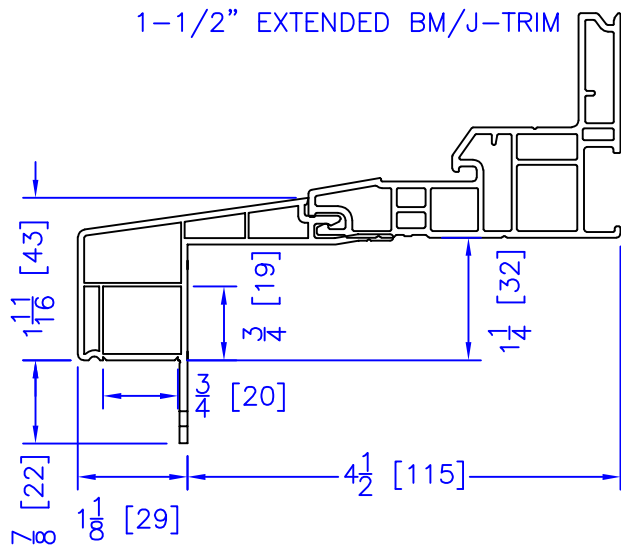

FLASHING FLANGE

1-1/2" EXTENDED BM/J-TRIM

1-1/2" BM/J-TRIM

1-1/2" INTEGRAL BM/J-TRIM

SILL BM

7/8" BM/J-TRIM

2" 2-PC CONTOUR BM

2" 180 BM/J-TRIM

3-1/2" BM/J-TRIM

3-1/2" 180 BM/J-TRIM

FLUSH EXTENSION

NAILING FIN

INTEGRAL NAILING FIN