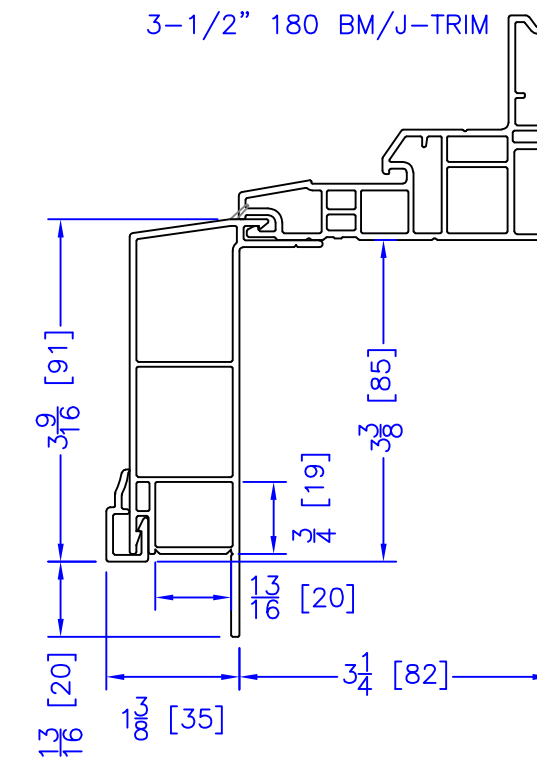

FLASHING FLANGE

1-1/2" EXTENDED BM/J-TRIM

1-1/2" BM/J-TRIM

1-1/2" INTEGRAL BM/J-TRIM

SILL BM

7/8" BM/J-TRIM

2" 2-PC CONTOUR BM

2" 180 BM/J-TRIM

3-1/2" BM/J-TRIM

3-1/2" 180 BM/J-TRIM

FLUSH EXTENSION

NAILING FIN

INTEGRAL NAILING FIN