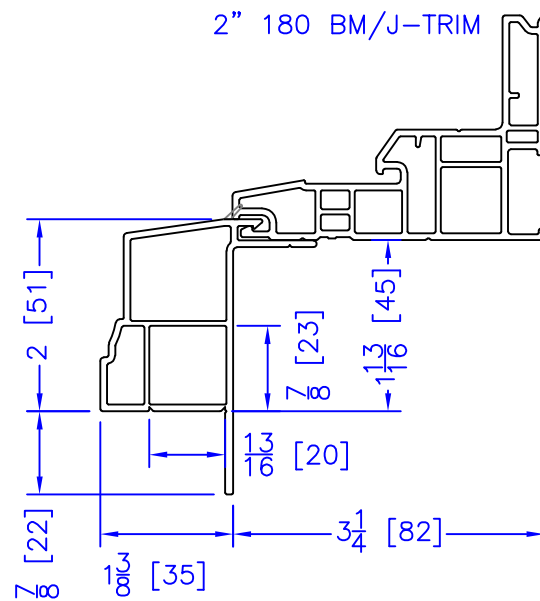

FLASHING FLANGE

1-1/2" EXTENDED BM/J-TRIM

1-1/2" BM/J-TRIM

1-1/2" INTEGRAL BM/J-TRIM

SILL BM

7/8" BM/J-TRIM

2" 2-PC CONTOUR BM

2" 180 BM/J-TRIM

3-1/2" BM/J-TRIM

3-1/2" 180 BM/J-TRIM

FLUSH EXTENSION

NAILING FIN

INTEGRAL NAILING FIN