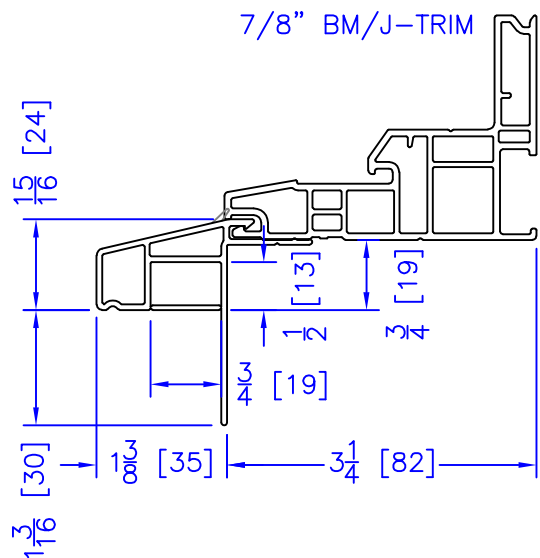

FLASHING FLANGE

1-1/2" EXTENDED BM/J-TRIM

1-1/2" BM/J-TRIM

1-1/2" INTEGRAL BM/J-TRIM

SILL BM

7/8" BM/J-TRIM

2" 2-PC CONTOUR BM

2" 180 BM/J-TRIM

3-1/2" BM/J-TRIM

3-1/2" 180 BM/J-TRIM

FLUSH EXTENSION

NAILING FIN

INTEGRAL NAILING FIN