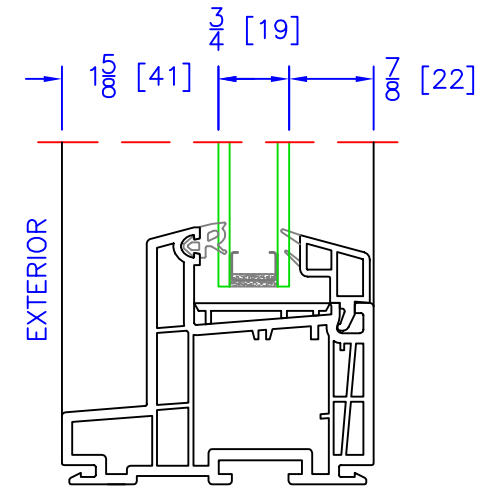

OPERATING/FIXED SASH
DUAL GLAZING OPTION (3/4" OA)

OPERATING/FIXED SASH
TRIPLE GLAZING OPTION (13/8" OA)

PICTURE WINDOW
DUAL GLAZING OPTION (3/4" OA)

PICTURE WINDOW
TRIPLE GLAZING OPTION (13/8" OA)