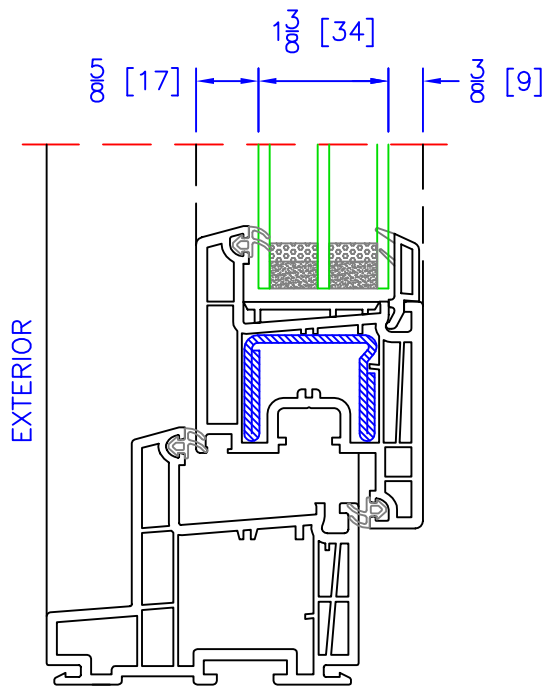

OPERATING/FIXED SASH
DUAL GLAZING OPTION (3/4" OA)

OPERATING/FIXED SASH
TRIPLE GLAZING OPTION (13/8" OA)

PICTURE WINDOW
DUAL GLAZING OPTION (3/4" OA)

PICTURE WINDOW
TRIPLE GLAZING OPTION (13/8" OA)