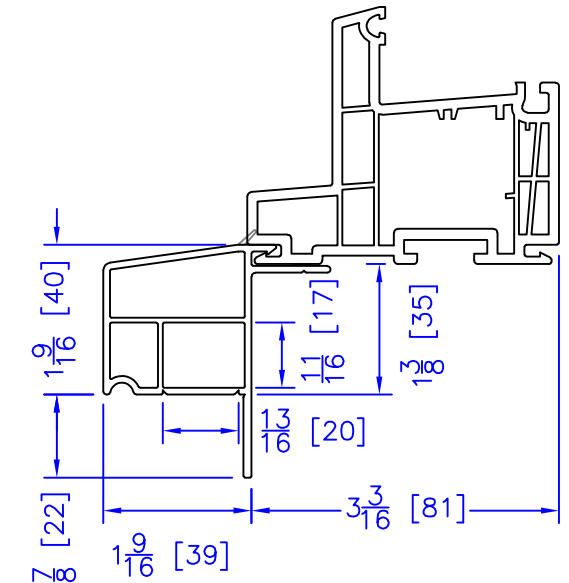

FLASHING FLANGE

FLUSH EXTENSION

1-1/2" EXTENDED BM/J-TRIM

1-1/2" BM/J-TRIM

SILL BM

7/8" BM/J-TRIM

2" 2-PC CONTOUR BM

2" 180 BM/J-TRIM

3-1/2" BM/J-TRIM

3-1/2" 180 BM/J-TRIM