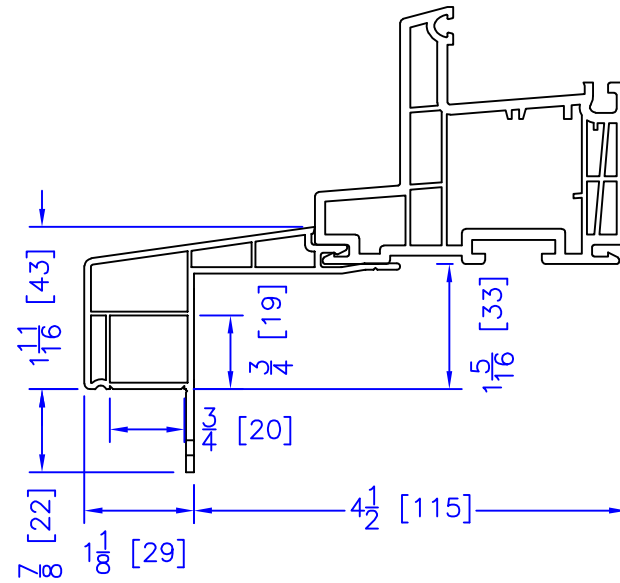

FLASHING FLANGE

FLUSH EXTENSION

1-1/2" EXTENDED BM/J-TRIM

1-1/2" BM/J-TRIM

SILL BM

7/8" BM/J-TRIM

2" 2-PC CONTOUR BM

2" 180 BM/J-TRIM

3-1/2" BM/J-TRIM

3-1/2" 180 BM/J-TRIM