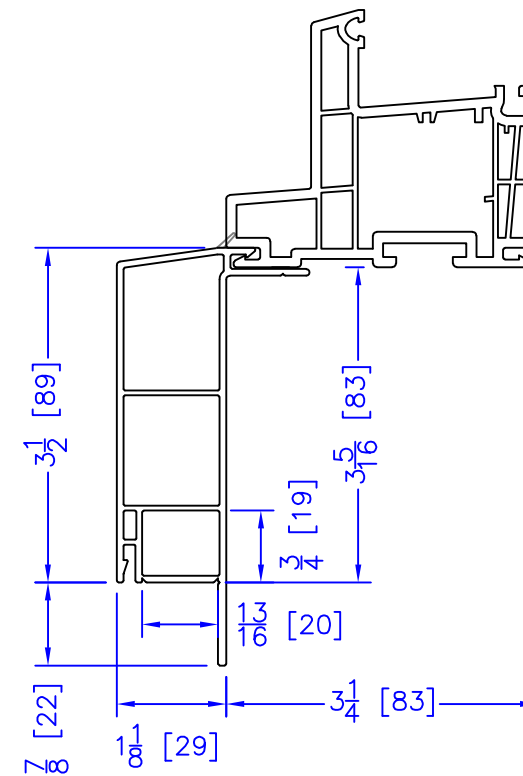

FLASHING FLANGE

FLUSH EXTENSION

1-1/2" EXTENDED BM/J-TRIM

1-1/2" BM/J-TRIM

SILL BM

7/8" BM/J-TRIM

2" 2-PC CONTOUR BM

2" 180 BM/J-TRIM

3-1/2" BM/J-TRIM

3-1/2" 180 BM/J-TRIM