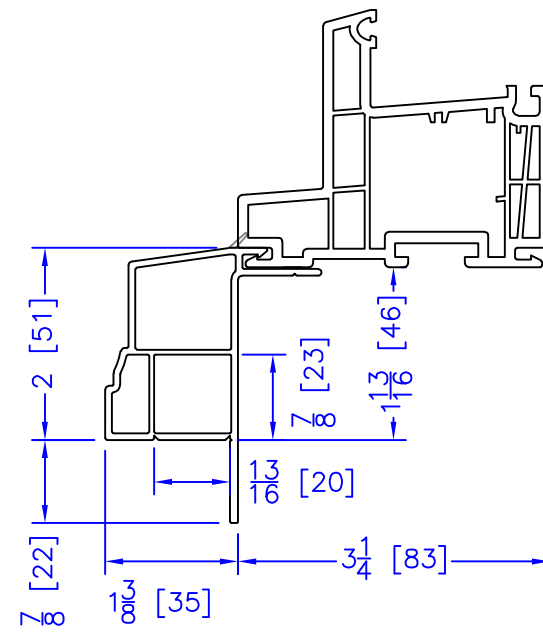

FLASHING FLANGE

FLUSH EXTENSION

1-1/2" EXTENDED BM/J-TRIM

1-1/2" BM/J-TRIM

SILL BM

7/8" BM/J-TRIM

2" 2-PC CONTOUR BM

2" 180 BM/J-TRIM

3-1/2" BM/J-TRIM

3-1/2" 180 BM/J-TRIM