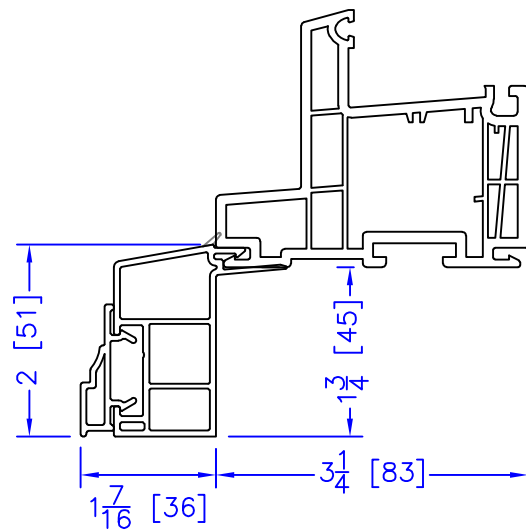

FLASHING FLANGE

FLUSH EXTENSION

1-1/2" EXTENDED BM/J-TRIM

1-1/2" BM/J-TRIM

SILL BM

7/8" BM/J-TRIM

2" 2-PC CONTOUR BM

2" 180 BM/J-TRIM

3-1/2" BM/J-TRIM

3-1/2" 180 BM/J-TRIM