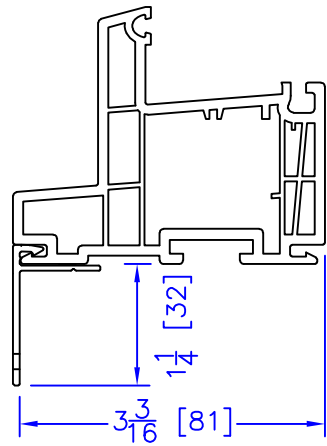

FLASHING FLANGE

FLUSH EXTENSION

1-1/2" EXTENDED BM/J-TRIM

1-1/2" BM/J-TRIM

SILL BM

7/8" BM/J-TRIM

2" 2-PC CONTOUR BM

2" 180 BM/J-TRIM

3-1/2" BM/J-TRIM

3-1/2" 180 BM/J-TRIM