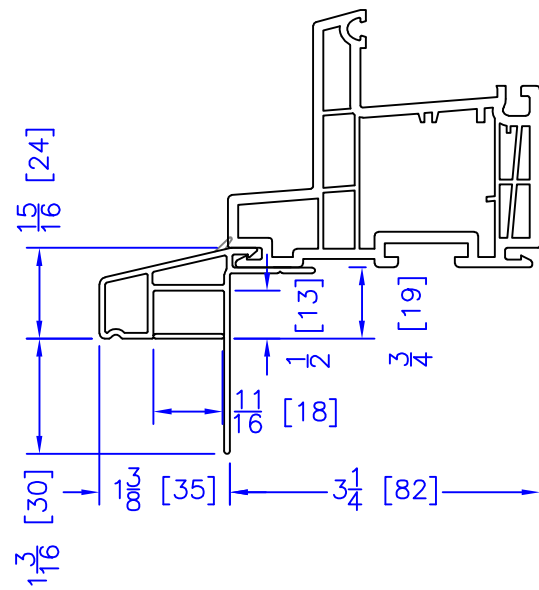

FLASHING FLANGE

FLUSH EXTENSION

1-1/2" EXTENDED BM/J-TRIM

1-1/2" BM/J-TRIM

SILL BM

7/8" BM/J-TRIM

2" 2-PC CONTOUR BM

2" 180 BM/J-TRIM

3-1/2" BM/J-TRIM

3-1/2" 180 BM/J-TRIM