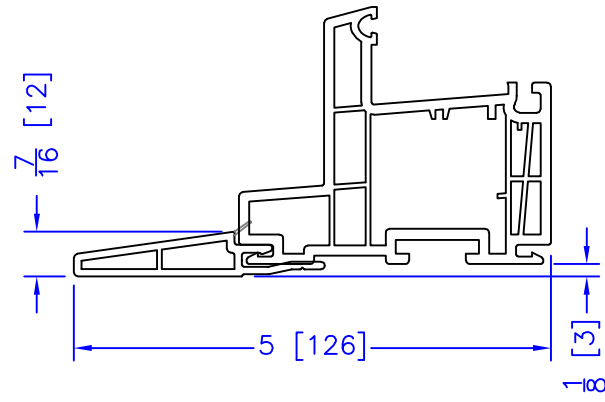

FLASHING FLANGE

FLUSH EXTENSION

1-1/2" EXTENDED BM/J-TRIM

1-1/2" BM/J-TRIM

SILL BM

7/8" BM/J-TRIM

2" 2-PC CONTOUR BM

2" 180 BM/J-TRIM

3-1/2" BM/J-TRIM

3-1/2" 180 BM/J-TRIM