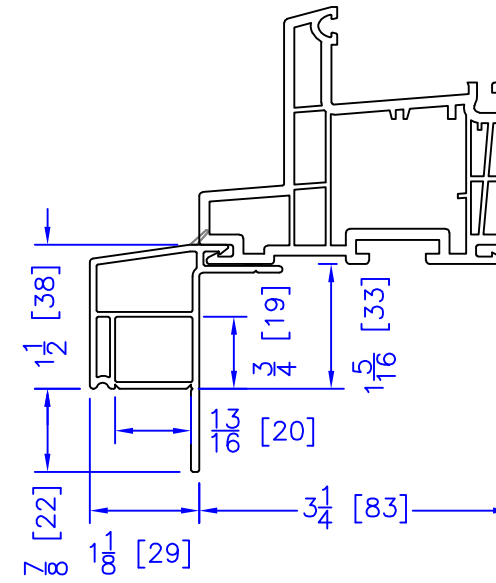

FLASHING FLANGE

FLUSH EXTENSION

1-1/2" EXTENDED BM/J-TRIM

1-1/2" BM/J-TRIM

SILL BM

7/8" BM/J-TRIM

2" 2-PC CONTOUR BM

2" 180 BM/J-TRIM

3-1/2" BM/J-TRIM

3-1/2" 180 BM/J-TRIM