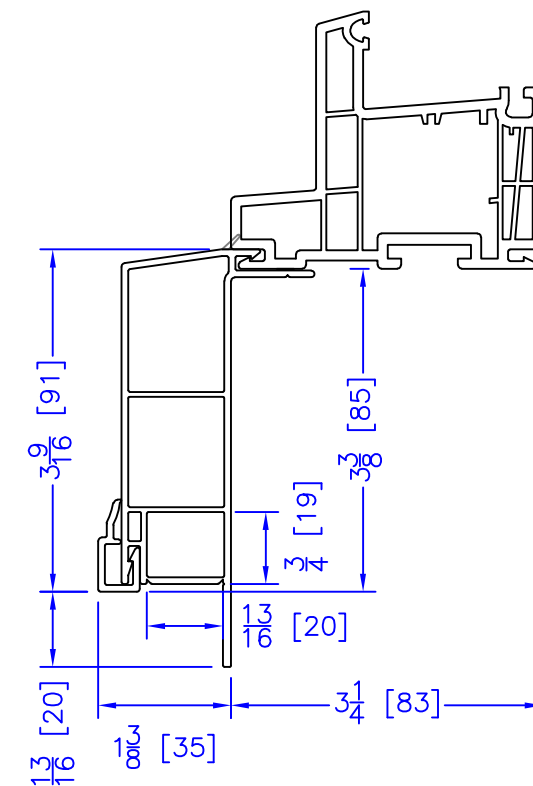

FLASHING FLANGE

7/8" BM/J-TRIM

1-1/2" BM/J-TRIM

SILL BM

2" 2-PC CONTOUR BM

2" 180 BM/J-TRIM

3-1/2" BM/J-TRIM

3-1/2" 180 BM/J-TRIM

NOTE: THE OFFSETS FOR THE OUTSWING DOORS ARE THE SAME AS SHOWN FOR THE INSWING