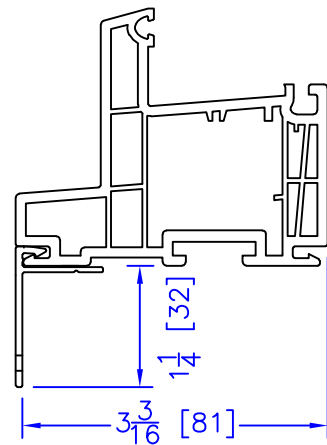

FLASHING FLANGE

7/8" BM/J-TRIM

1-1/2" BM/J-TRIM

SILL BM

2" 2-PC CONTOUR BM

2" 180 BM/J-TRIM

3-1/2" BM/J-TRIM

3-1/2" 180 BM/J-TRIM

NOTE: THE OFFSETS FOR THE OUTSWING DOORS ARE THE SAME AS SHOWN FOR THE INSWING