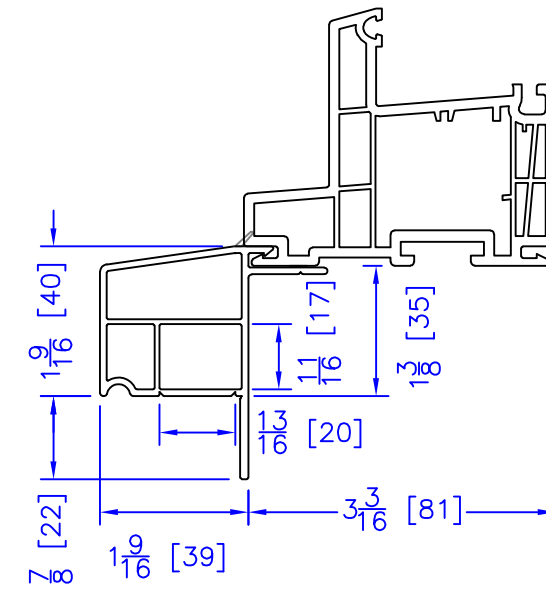

FLASHING FLANGE

7/8" BM/J-TRIM

1-1/2" BM/J-TRIM

SILL BM

2" 2-PC CONTOUR BM

2" 180 BM/J-TRIM

3-1/2" BM/J-TRIM

3-1/2" 180 BM/J-TRIM

NOTE: THE OFFSETS FOR THE OUTSWING DOORS ARE THE SAME AS SHOWN FOR THE INSWING