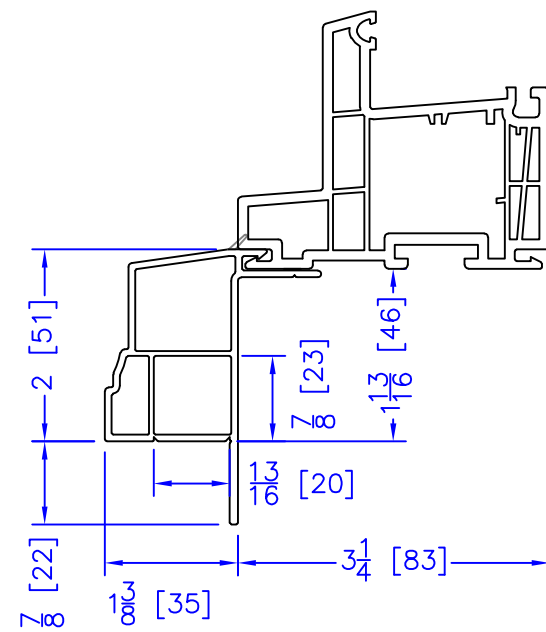

FLASHING FLANGE

7/8" BM/J-TRIM

1-1/2" BM/J-TRIM

SILL BM

2" 2-PC CONTOUR BM

2" 180 BM/J-TRIM

3-1/2" BM/J-TRIM

3-1/2" 180 BM/J-TRIM

NOTE: THE OFFSETS FOR THE OUTSWING DOORS ARE THE SAME AS SHOWN FOR THE INSWING