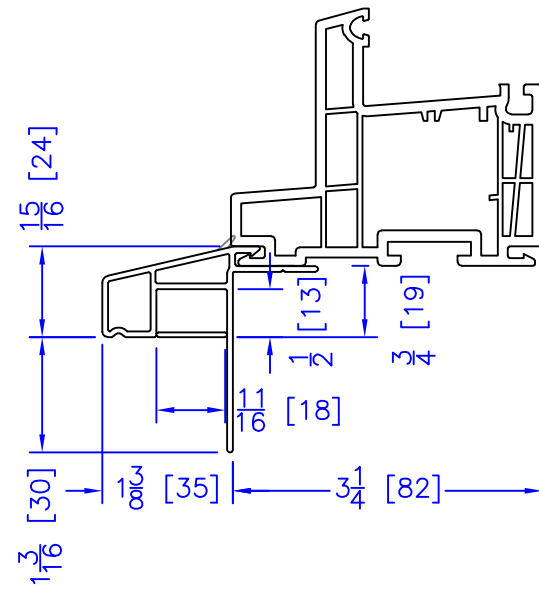

FLASHING FLANGE

7/8" BM/J-TRIM

1-1/2" BM/J-TRIM

SILL BM

2" 2-PC CONTOUR BM

2" 180 BM/J-TRIM

3-1/2" BM/J-TRIM

3-1/2" 180 BM/J-TRIM

NOTE: THE OFFSETS FOR THE OUTSWING DOORS ARE THE SAME AS SHOWN FOR THE INSWING