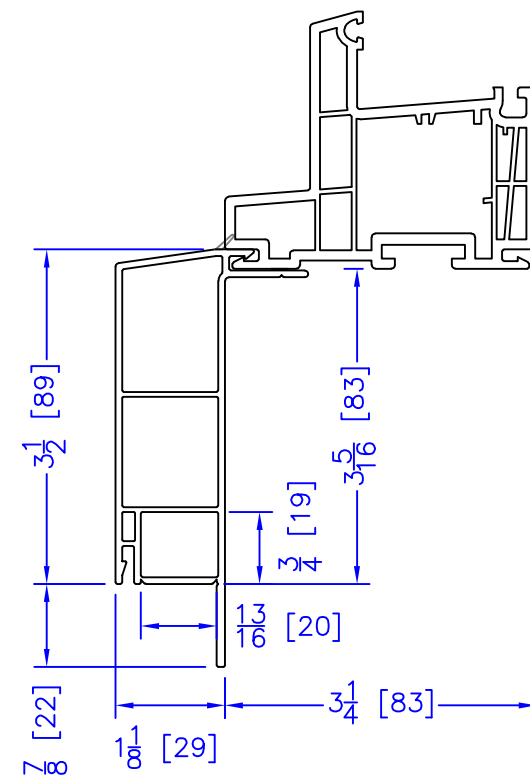

FLASHING FLANGE

7/8" BM/J-TRIM

1-1/2" BM/J-TRIM

SILL BM

2" 2-PC CONTOUR BM

2" 180 BM/J-TRIM

3-1/2" BM/J-TRIM

3-1/2" 180 BM/J-TRIM

NOTE: THE OFFSETS FOR THE OUTSWING DOORS ARE THE SAME AS SHOWN FOR THE INSWING