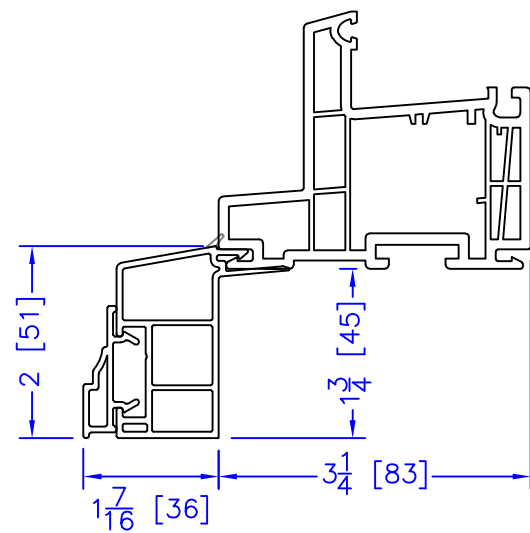

FLASHING FLANGE

7/8" BM/J-TRIM

1-1/2" BM/J-TRIM

SILL BM

2" 2-PC CONTOUR BM

2" 180 BM/J-TRIM

3-1/2" BM/J-TRIM

3-1/2" 180 BM/J-TRIM

NOTE: THE OFFSETS FOR THE OUTSWING DOORS ARE THE SAME AS SHOWN FOR THE INSWING