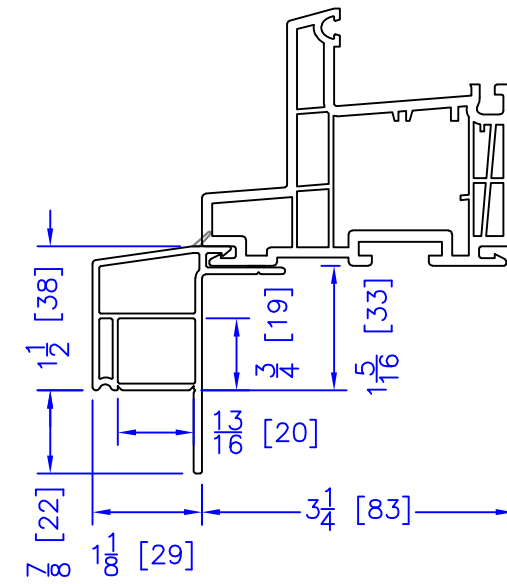

FLASHING FLANGE

7/8" BM/J-TRIM

1-1/2" BM/J-TRIM

SILL BM

2" 2-PC CONTOUR BM

2" 180 BM/J-TRIM

3-1/2" BM/J-TRIM

3-1/2" 180 BM/J-TRIM

NOTE: THE OFFSETS FOR THE OUTSWING DOORS ARE THE SAME AS SHOWN FOR THE INSWING