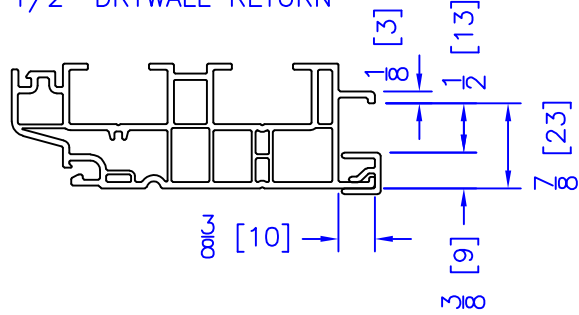

3/4" INTEGRAL DRYWALL RETURN

JAMB EXTENSION PVC

1/2" DRYWALL RETURN

JAMB EXTENSION CLADDED

CLOSE-OUT STRIP

JAMB EXTENSION PRIMED