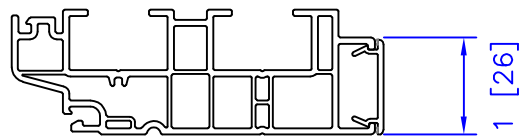

3/4" INTEGRAL DRYWALL RETURN

JAMB EXTENSION PVC

1/2" DRYWALL RETURN

JAMB EXTENSION CLADDED

CLOSE-OUT STRIP

JAMB EXTENSION PRIMED