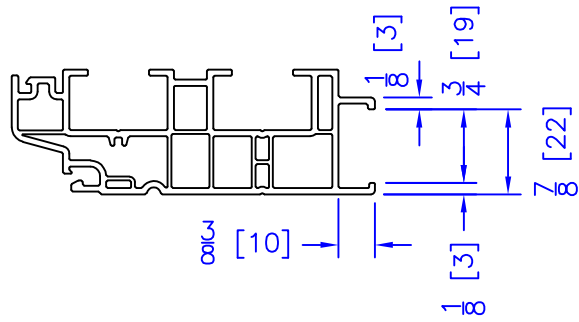

3/4" INTEGRAL DRYWALL RETURN

JAMB EXTENSION PVC

1/2" DRYWALL RETURN

JAMB EXTENSION CLADDED

CLOSE-OUT STRIP

JAMB EXTENSION PRIMED