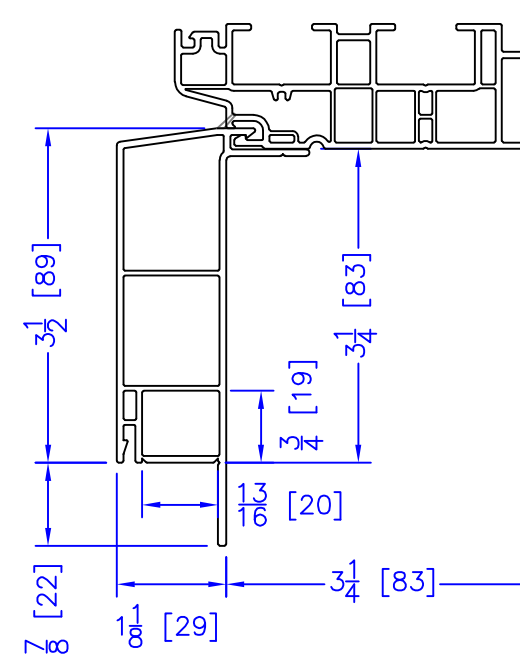

FLASHING FLANGE

NAILING FIN

1-1/2" EXTENDED BM/J-TRIM

1-1/2" BM/J-TRIM

SILL BM

7/8" BM/J-TRIM

2" 2-PC CONTOUR BM

2" 180 BM/J-TRIM

3-1/2" BM/J-TRIM

3-1/2" 180 BM/J-TRIM

FLUSH EXTENSION