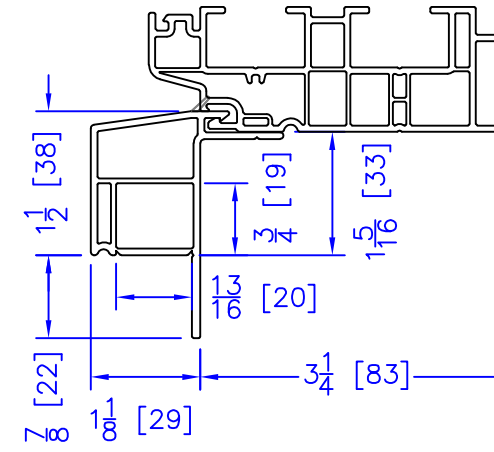

FLASHING FLANGE

NAILING FIN

1-1/2" EXTENDED BM/J-TRIM

1-1/2" BM/J-TRIM

SILL BM

7/8" BM/J-TRIM

2" 2-PC CONTOUR BM

2" 180 BM/J-TRIM

3-1/2" BM/J-TRIM

3-1/2" 180 BM/J-TRIM

FLUSH EXTENSION