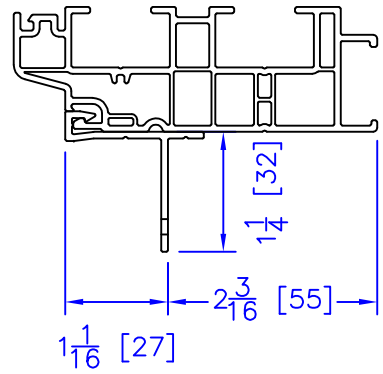

FLASHING FLANGE

NAILING FIN

1-1/2" EXTENDED BM/J-TRIM

1-1/2" BM/J-TRIM

SILL BM

7/8" BM/J-TRIM

2" 2-PC CONTOUR BM

2" 180 BM/J-TRIM

3-1/2" BM/J-TRIM

3-1/2" 180 BM/J-TRIM

FLUSH EXTENSION