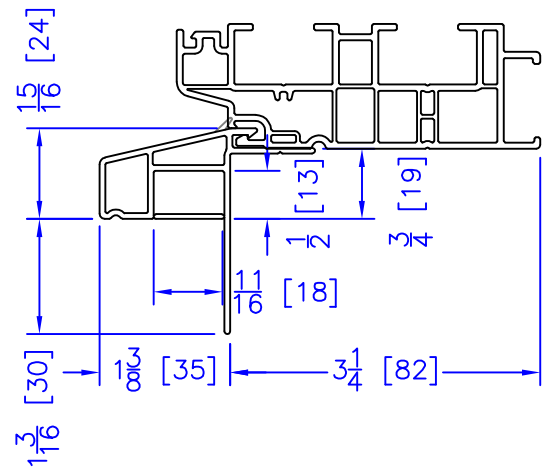

FLASHING FLANGE

NAILING FIN

1-1/2" EXTENDED BM/J-TRIM

1-1/2" BM/J-TRIM

SILL BM

7/8" BM/J-TRIM

2" 2-PC CONTOUR BM

2" 180 BM/J-TRIM

3-1/2" BM/J-TRIM

3-1/2" 180 BM/J-TRIM

FLUSH EXTENSION