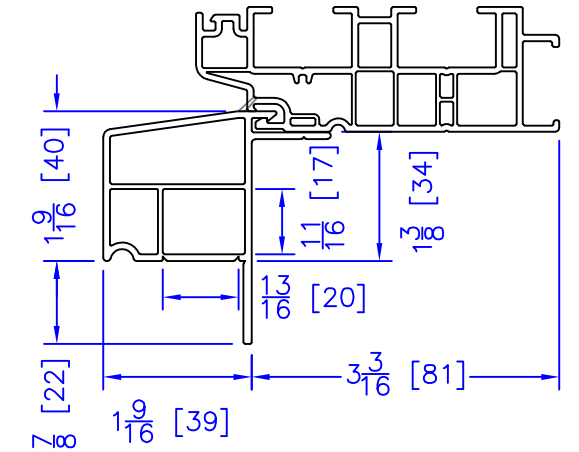

FLASHING FLANGE

NAILING FIN

1-1/2" EXTENDED BM/J-TRIM

1-1/2" BM/J-TRIM

SILL BM

7/8" BM/J-TRIM

2" 2-PC CONTOUR BM

2" 180 BM/J-TRIM

3-1/2" BM/J-TRIM

3-1/2" 180 BM/J-TRIM

FLUSH EXTENSION