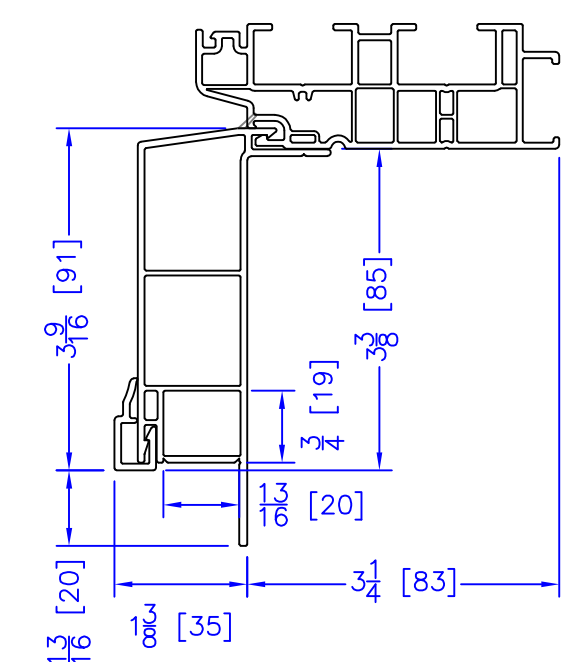

FLASHING FLANGE

NAILING FIN

1-1/2" EXTENDED BM/J-TRIM

1-1/2" BM/J-TRIM

SILL BM

7/8" BM/J-TRIM

2" 2-PC CONTOUR BM

2" 180 BM/J-TRIM

3-1/2" BM/J-TRIM

3-1/2" 180 BM/J-TRIM

FLUSH EXTENSION