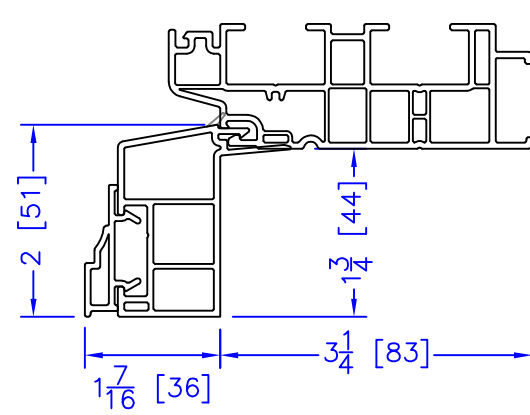

FLASHING FLANGE

NAILING FIN

1-1/2" EXTENDED BM/J-TRIM

1-1/2" BM/J-TRIM

SILL BM

7/8" BM/J-TRIM

2" 2-PC CONTOUR BM

2" 180 BM/J-TRIM

3-1/2" BM/J-TRIM

3-1/2" 180 BM/J-TRIM

FLUSH EXTENSION