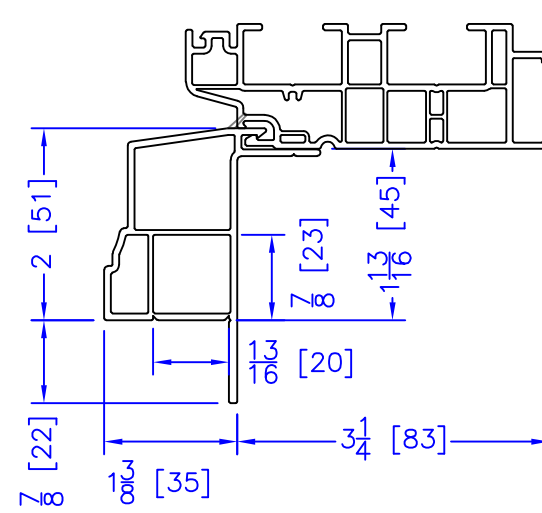

FLASHING FLANGE

NAILING FIN

1-1/2" EXTENDED BM/J-TRIM

1-1/2" BM/J-TRIM

SILL BM

7/8" BM/J-TRIM

2" 2-PC CONTOUR BM

2" 180 BM/J-TRIM

3-1/2" BM/J-TRIM

3-1/2" 180 BM/J-TRIM

FLUSH EXTENSION