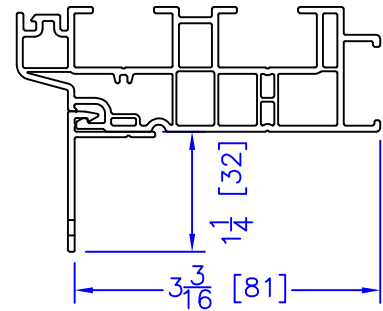

FLASHING FLANGE

NAILING FIN

1-1/2" EXTENDED BM/J-TRIM

1-1/2" BM/J-TRIM

SILL BM

7/8" BM/J-TRIM

2" 2-PC CONTOUR BM

2" 180 BM/J-TRIM

3-1/2" BM/J-TRIM

3-1/2" 180 BM/J-TRIM

FLUSH EXTENSION