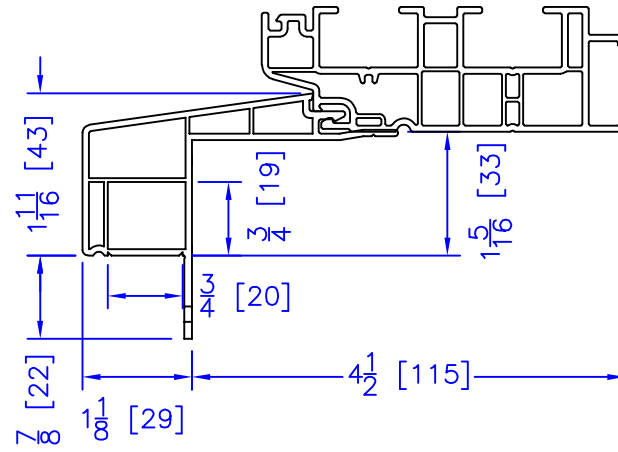

FLASHING FLANGE

NAILING FIN

1-1/2" EXTENDED BM/J-TRIM

1-1/2" BM/J-TRIM

SILL BM

7/8" BM/J-TRIM

2" 2-PC CONTOUR BM

2" 180 BM/J-TRIM

3-1/2" BM/J-TRIM

3-1/2" 180 BM/J-TRIM

FLUSH EXTENSION