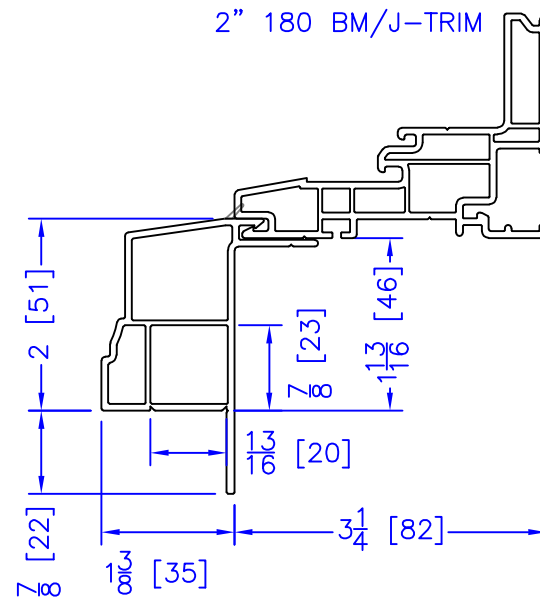

FLASHING FLANGE

1-1/2" EXTENDED BM/J-TRIM

1-1/2" BM/J-TRIM

1-1/2" INTEGRAL BM/J-TRIM

SILL BM

7/8" BM/J-TRIM

2" 2-PC CONTOUR BM

2" 180 BM/J-TRIM

3-1/2" BM/J-TRIM

3-1/2" 180 BM/J-TRIM

FLUSH EXTENSION

NAILING FIN

INTEGRAL NAILING FIN