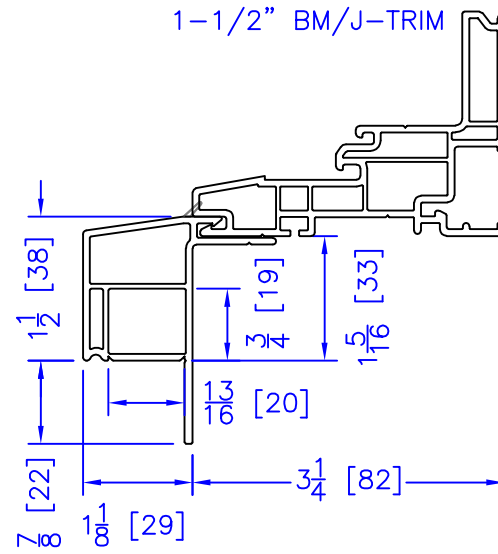

FLASHING FLANGE

1-1/2" EXTENDED BM/J-TRIM

1-1/2" BM/J-TRIM

1-1/2" INTEGRAL BM/J-TRIM

SILL BM

7/8" BM/J-TRIM

2" 2-PC CONTOUR BM

2" 180 BM/J-TRIM

3-1/2" BM/J-TRIM

3-1/2" 180 BM/J-TRIM

FLUSH EXTENSION

NAILING FIN

INTEGRAL NAILING FIN