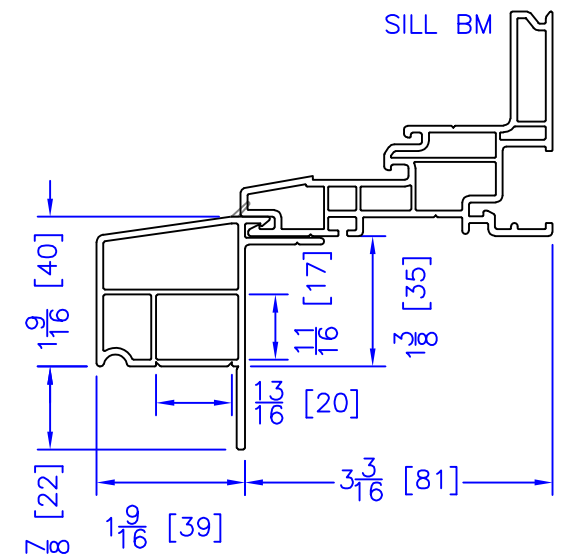

FLASHING FLANGE

1-1/2" EXTENDED BM/J-TRIM

1-1/2" BM/J-TRIM

1-1/2" INTEGRAL BM/J-TRIM

SILL BM

7/8" BM/J-TRIM

2" 2-PC CONTOUR BM

2" 180 BM/J-TRIM

3-1/2" BM/J-TRIM

3-1/2" 180 BM/J-TRIM

FLUSH EXTENSION

NAILING FIN

INTEGRAL NAILING FIN