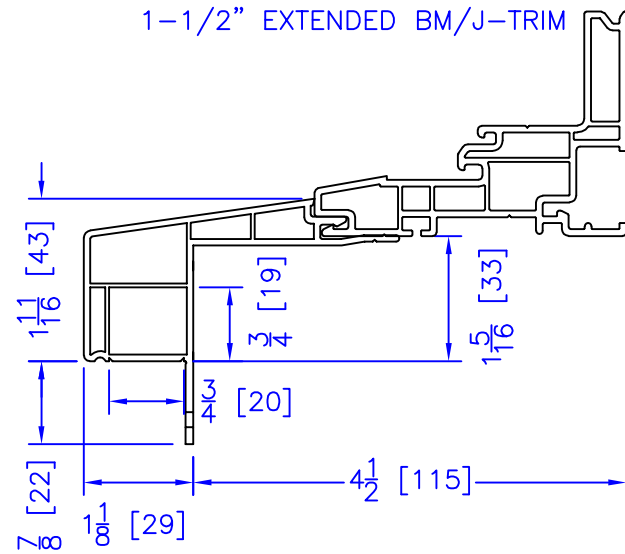

FLASHING FLANGE

1-1/2" EXTENDED BM/J-TRIM

1-1/2" BM/J-TRIM

1-1/2" INTEGRAL BM/J-TRIM

SILL BM

7/8" BM/J-TRIM

2" 2-PC CONTOUR BM

2" 180 BM/J-TRIM

3-1/2" BM/J-TRIM

3-1/2" 180 BM/J-TRIM

FLUSH EXTENSION

NAILING FIN

INTEGRAL NAILING FIN