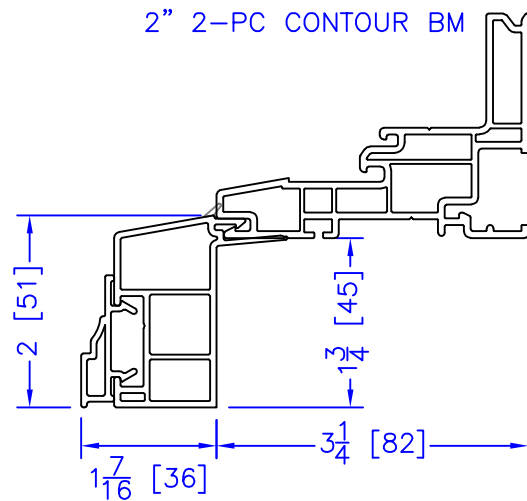

FLASHING FLANGE

1-1/2" EXTENDED BM/J-TRIM

1-1/2" BM/J-TRIM

1-1/2" INTEGRAL BM/J-TRIM

SILL BM

7/8" BM/J-TRIM

2" 2-PC CONTOUR BM

2" 180 BM/J-TRIM

3-1/2" BM/J-TRIM

3-1/2" 180 BM/J-TRIM

FLUSH EXTENSION

NAILING FIN

INTEGRAL NAILING FIN