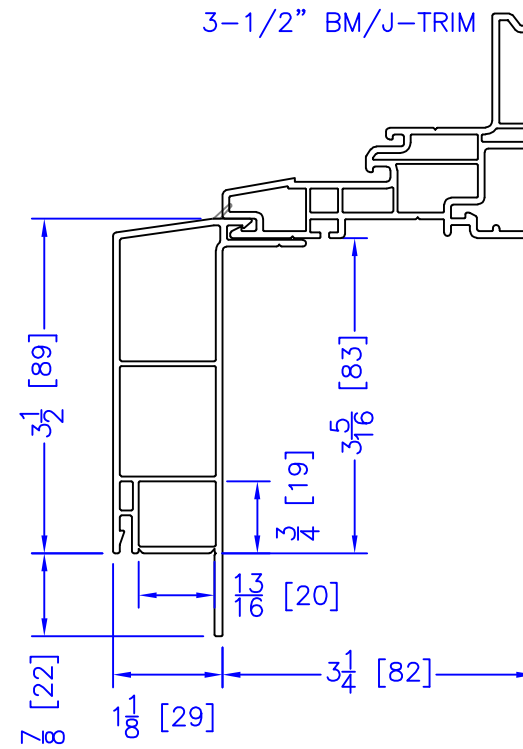

FLASHING FLANGE

1-1/2" EXTENDED BM/J-TRIM

1-1/2" BM/J-TRIM

1-1/2" INTEGRAL BM/J-TRIM

SILL BM

7/8" BM/J-TRIM

2" 2-PC CONTOUR BM

2" 180 BM/J-TRIM

3-1/2" BM/J-TRIM

3-1/2" 180 BM/J-TRIM

FLUSH EXTENSION

NAILING FIN

INTEGRAL NAILING FIN