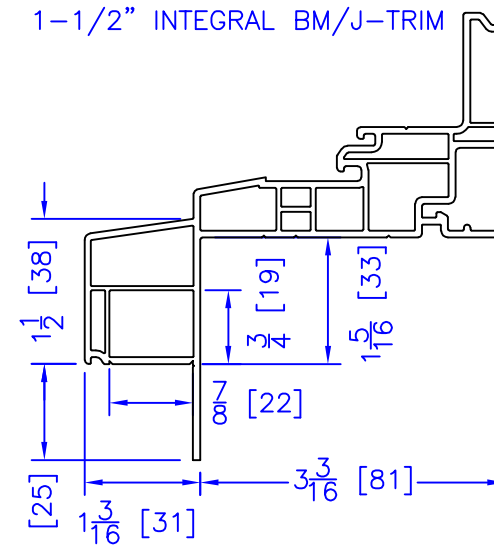

FLASHING FLANGE

1-1/2" EXTENDED BM/J-TRIM

1-1/2" BM/J-TRIM

1-1/2" INTEGRAL BM/J-TRIM

SILL BM

7/8" BM/J-TRIM

2" 2-PC CONTOUR BM

2" 180 BM/J-TRIM

3-1/2" BM/J-TRIM

3-1/2" 180 BM/J-TRIM

FLUSH EXTENSION

NAILING FIN

INTEGRAL NAILING FIN