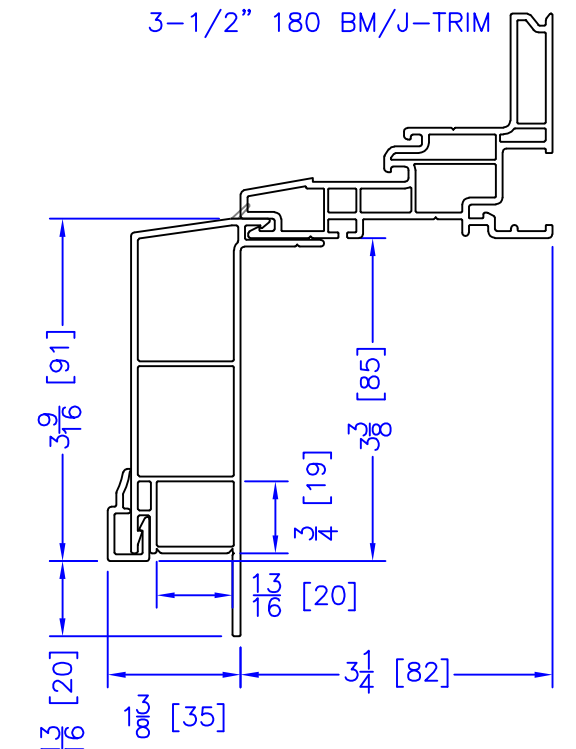

FLASHING FLANGE

1-1/2" EXTENDED BM/J-TRIM

1-1/2" BM/J-TRIM

1-1/2" INTEGRAL BM/J-TRIM

SILL BM

7/8" BM/J-TRIM

2" 2-PC CONTOUR BM

2" 180 BM/J-TRIM

3-1/2" BM/J-TRIM

3-1/2" 180 BM/J-TRIM

FLUSH EXTENSION

NAILING FIN

INTEGRAL NAILING FIN