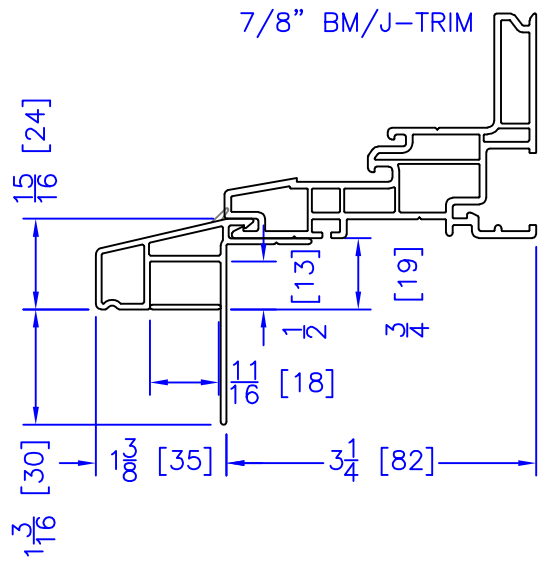

FLASHING FLANGE

1-1/2" EXTENDED BM/J-TRIM

1-1/2" BM/J-TRIM

1-1/2" INTEGRAL BM/J-TRIM

SILL BM

7/8" BM/J-TRIM

2" 2-PC CONTOUR BM

2" 180 BM/J-TRIM

3-1/2" BM/J-TRIM

3-1/2" 180 BM/J-TRIM

FLUSH EXTENSION

NAILING FIN

INTEGRAL NAILING FIN