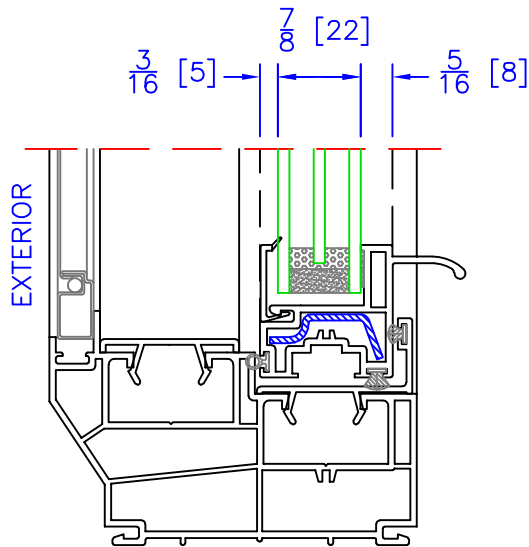

DOUBLE HUNG BOTTOM SASH  
DUAL GLAZING OPTION ( $\frac{3}{4}$ " OA)

FIXED DUAL GLAZING  
OPTION ( $\frac{3}{4}$ " OA)

DOUBLE GLIDER INSIDE SASH  
DUAL GLAZING OPTION ( $\frac{3}{4}$ " OA)

DOUBLE HUNG BOTTOM SASH  
TRIPLE GLAZING OPTION ( $\frac{7}{8}$ " OA)

FIXED TRIPLE GLAZING  
OPTION ( $\frac{7}{8}$ " OA)

DOUBLE GLIDER INSIDE SASH  
TRIPLE GLAZING OPTION ( $\frac{7}{8}$ " OA)