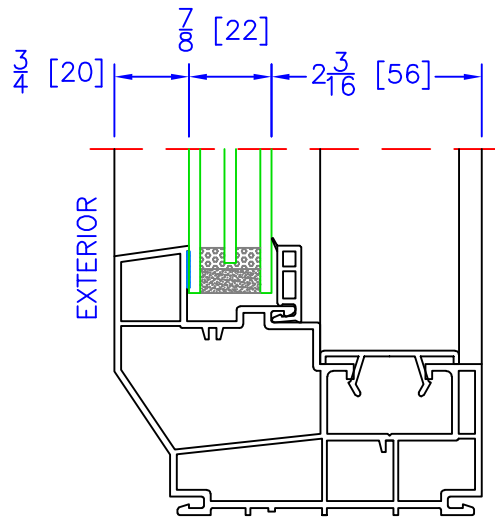

DOUBLE HUNG BOTTOM SASH  
DUAL GLAZING OPTION ( $\frac{3}{4}$ " OA)

FIXED DUAL GLAZING  
OPTION ( $\frac{3}{4}$ " OA)

DOUBLE GLIDER INSIDE SASH  
DUAL GLAZING OPTION ( $\frac{3}{4}$ " OA)

DOUBLE HUNG BOTTOM SASH  
TRIPLE GLAZING OPTION ( $\frac{7}{8}$ " OA)

FIXED TRIPLE GLAZING  
OPTION ( $\frac{7}{8}$ " OA)

DOUBLE GLIDER INSIDE SASH  
TRIPLE GLAZING OPTION ( $\frac{7}{8}$ " OA)