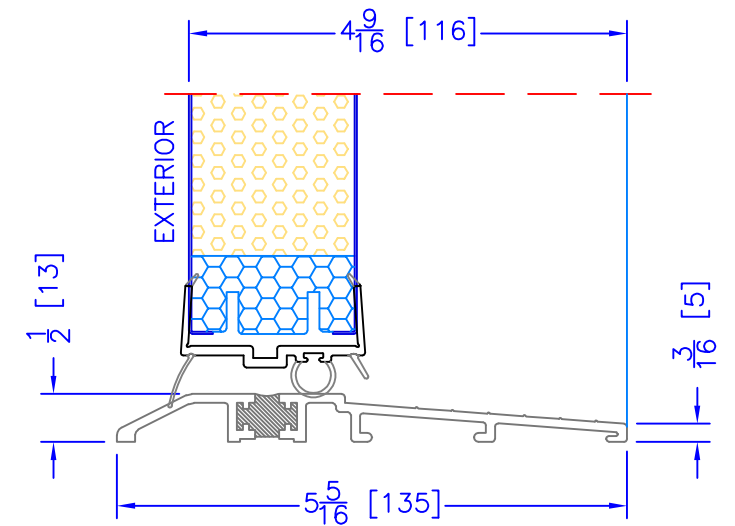

4 5/8" OUTSWING HIGH PERFORMANCE SILL
CLOSE-OUT EXTENSION
(USED WITH PLAIN FRAME)

6 5/8" OUTSWING HIGH PERFORMANCE SILL
CLOSE-OUT EXTENSION
(USED WITH PLAIN FRAME)

6 5/8" OUTSWING ASSISTED LIVING SILL

4 5/8" OUTSWING HIGH PERFORMANCE SILL
2 PC ALUMINUM (2" EXT)
(USED WITH 2" WOOD BM)

6 5/8" OUTSWING HIGH PERFORMANCE SILL
2 PC ALUMINUM (2" EXT)
(USED WITH 2" WOOD BM)

4 5/8" OUTSWING ASSISTED LIVING SILL