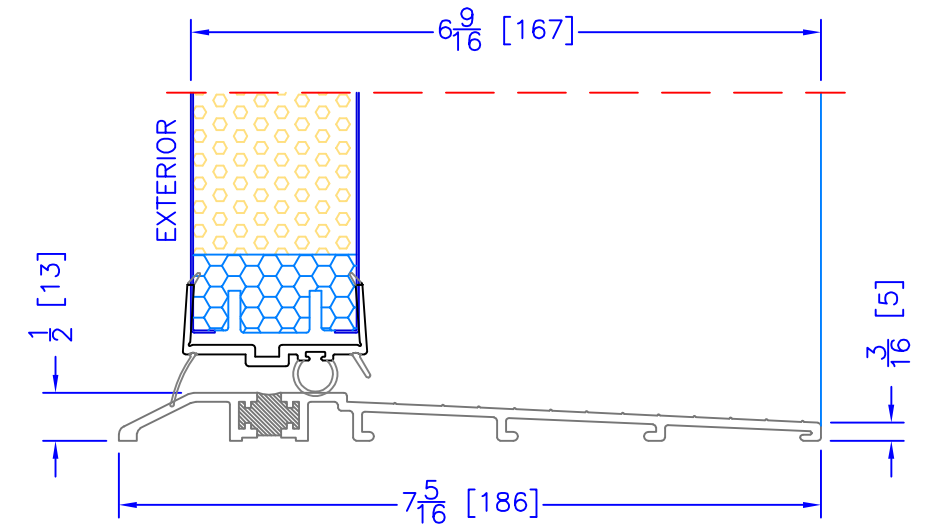

4 5/8" OUTSWING HIGH PERFORMANCE SILL
CLOSE-OUT EXTENSION
(USED WITH PLAIN FRAME)

6 5/8" OUTSWING HIGH PERFORMANCE SILL
CLOSE-OUT EXTENSION
(USED WITH PLAIN FRAME)

6 5/8" OUTSWING ASSISTED LIVING SILL

4 5/8" OUTSWING HIGH PERFORMANCE SILL
2 PC ALUMINUM (2" EXT)
(USED WITH 2" WOOD BM)

6 5/8" OUTSWING HIGH PERFORMANCE SILL
2 PC ALUMINUM (2" EXT)
(USED WITH 2" WOOD BM)

4 5/8" OUTSWING ASSISTED LIVING SILL