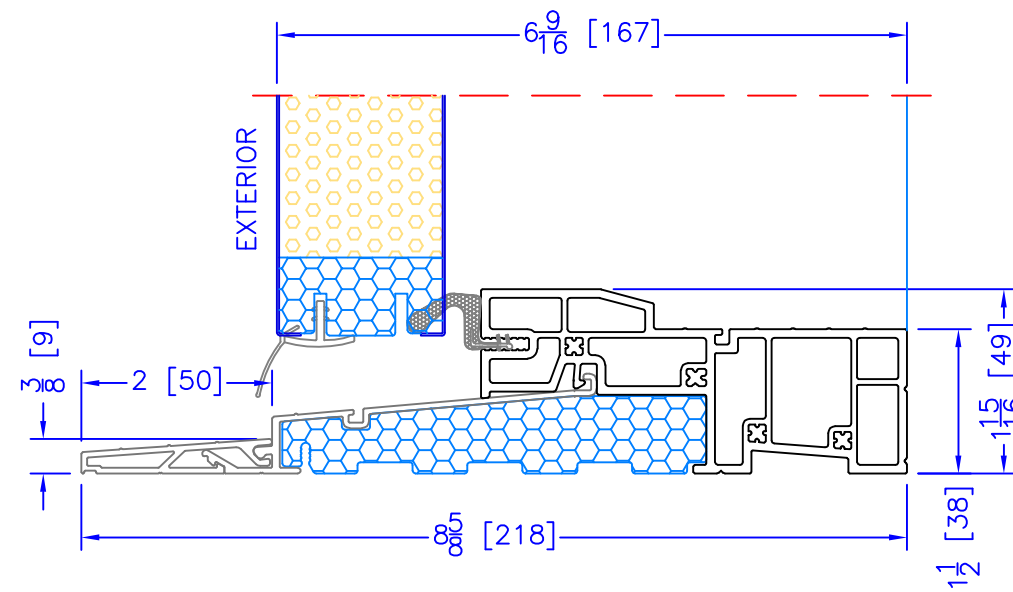

4 5/8" OUTSWING HIGH PERFORMANCE SILL
CLOSE-OUT EXTENSION
(USED WITH PLAIN FRAME)

6 5/8" OUTSWING HIGH PERFORMANCE SILL
CLOSE-OUT EXTENSION
(USED WITH PLAIN FRAME)

6 5/8" OUTSWING ASSISTED LIVING SILL

4 5/8" OUTSWING HIGH PERFORMANCE SILL
2 PC ALUMINUM (2" EXT)
(USED WITH 2" WOOD BM)

6 5/8" OUTSWING HIGH PERFORMANCE SILL
2 PC ALUMINUM (2" EXT)
(USED WITH 2" WOOD BM)

4 5/8" OUTSWING ASSISTED LIVING SILL