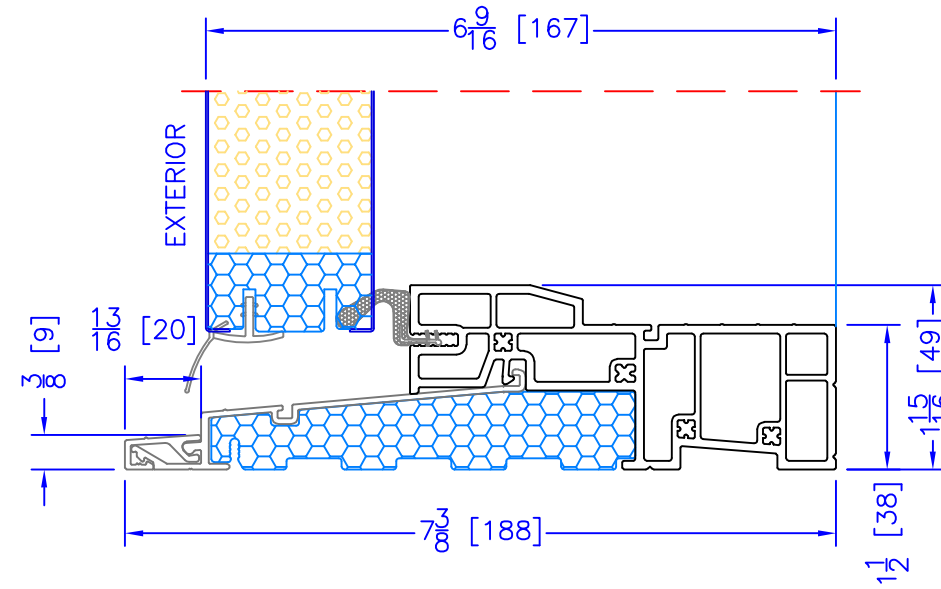

4 5/8" OUTSWING HIGH PERFORMANCE SILL
CLOSE-OUT EXTENSION
(USED WITH PLAIN FRAME)

6 5/8" OUTSWING HIGH PERFORMANCE SILL
CLOSE-OUT EXTENSION
(USED WITH PLAIN FRAME)

6 5/8" OUTSWING ASSISTED LIVING SILL

4 5/8" OUTSWING HIGH PERFORMANCE SILL
2 PC ALUMINUM (2" EXT)
(USED WITH 2" WOOD BM)

6 5/8" OUTSWING HIGH PERFORMANCE SILL
2 PC ALUMINUM (2" EXT)
(USED WITH 2" WOOD BM)

4 5/8" OUTSWING ASSISTED LIVING SILL