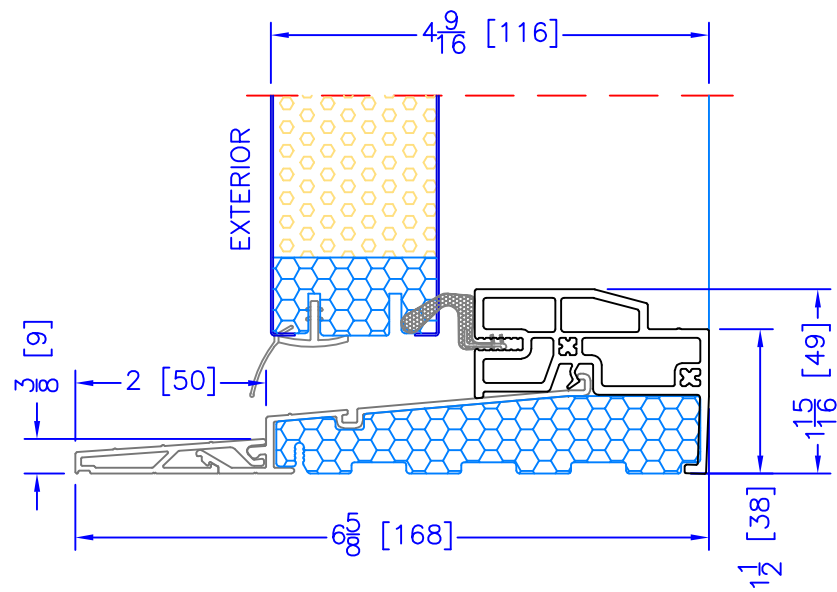

4 5/8" OUTSWING HIGH PERFORMANCE SILL
CLOSE-OUT EXTENSION
(USED WITH PLAIN FRAME)

6 5/8" OUTSWING HIGH PERFORMANCE SILL
CLOSE-OUT EXTENSION
(USED WITH PLAIN FRAME)

6 5/8" OUTSWING ASSISTED LIVING SILL

4 5/8" OUTSWING HIGH PERFORMANCE SILL
2 PC ALUMINUM (2" EXT)
(USED WITH 2" WOOD BM)

6 5/8" OUTSWING HIGH PERFORMANCE SILL
2 PC ALUMINUM (2" EXT)
(USED WITH 2" WOOD BM)

4 5/8" OUTSWING ASSISTED LIVING SILL