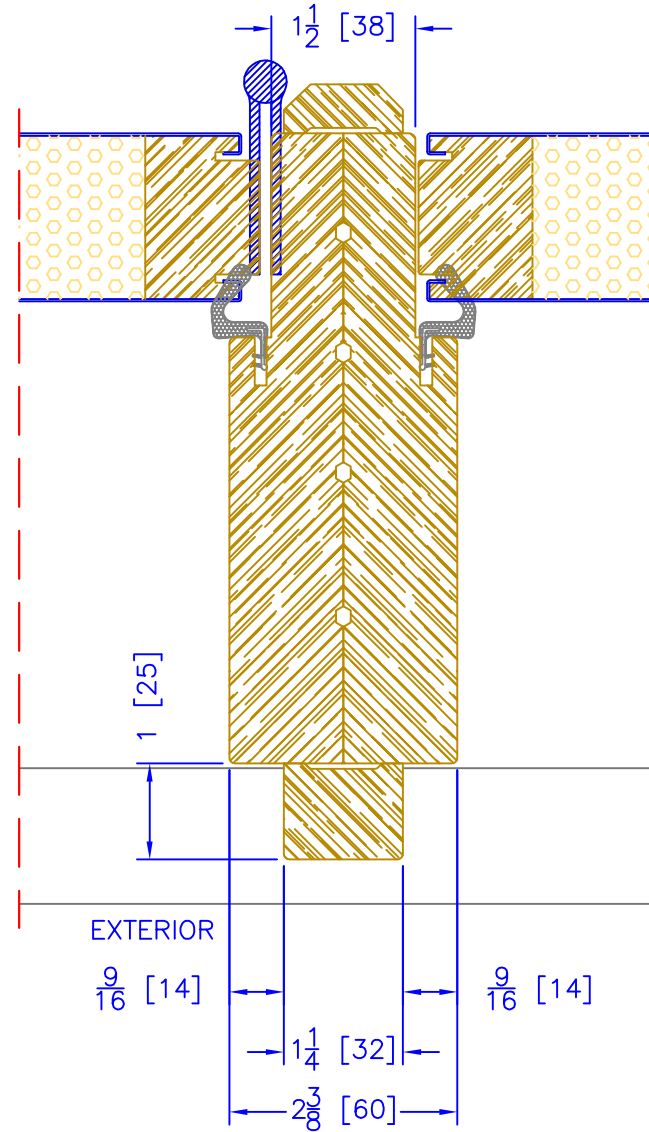

4⁵/₈" INSWING OPERATOR/SIDELITE
 VERTICAL MULLION
 STORM DOOR PREP ON POST
 ONLY AVAILABLE w/ STORM DOOR
 PREP BRICKMOULDS

6⁵/₈" INSWING OPERATOR/SIDELITE
 VERTICAL MULLION
 STORM DOOR PREP ON POST
 ONLY AVAILABLE w/ STORM DOOR
 PREP BRICKMOULDS