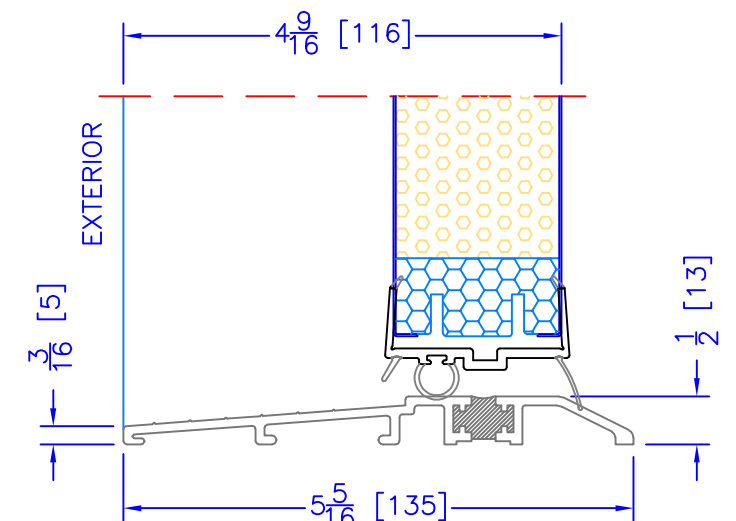

4 5/8" INSWING HIGH PERFORMANCE SILL
CLOSE-OUT EXTENSION
(USED WITH PLAIN FRAME)

6 5/8" INSWING HIGH PERFORMANCE SILL
CLOSE-OUT EXTENSION
(USED WITH PLAIN FRAME)

6 5/8" INSWING ASSISTED LIVING SILL

4 5/8" INSWING HIGH PERFORMANCE SILL
1 PC ALUMINUM
(USED WITH 2" WOOD BM)

6 5/8" INSWING HIGH PERFORMANCE SILL
1 PC ALUMINUM
(USED WITH 2" WOOD BM)

4 5/8" INSWING ASSISTED LIVING SILL