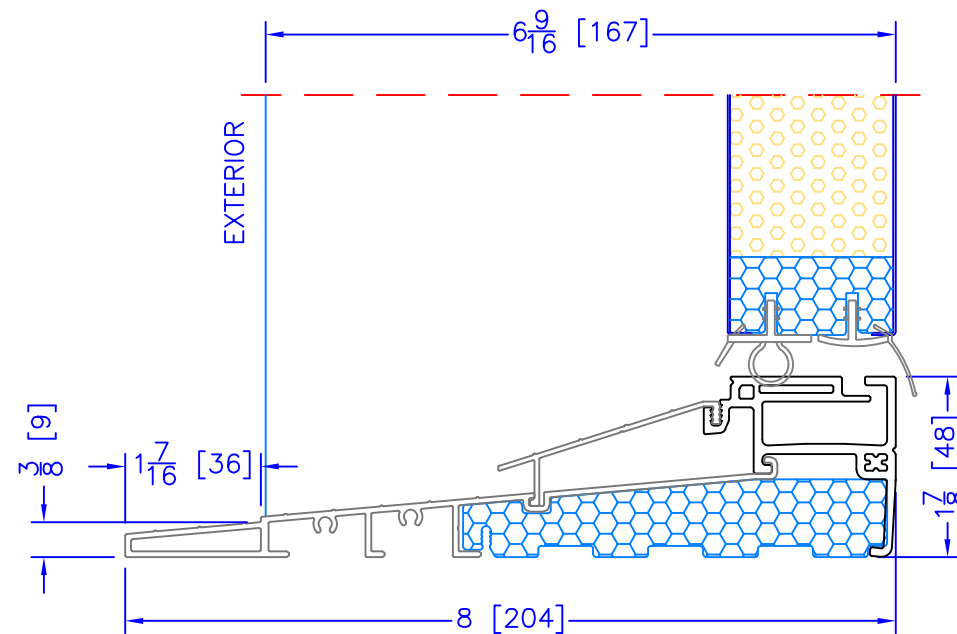

4 5/8" INSWING HIGH PERFORMANCE SILL
CLOSE-OUT EXTENSION
(USED WITH PLAIN FRAME)

6 5/8" INSWING HIGH PERFORMANCE SILL
CLOSE-OUT EXTENSION
(USED WITH PLAIN FRAME)

6 5/8" INSWING ASSISTED LIVING SILL

4 5/8" INSWING HIGH PERFORMANCE SILL
1 PC ALUMINUM
(USED WITH 2" WOOD BM)

6 5/8" INSWING HIGH PERFORMANCE SILL
1 PC ALUMINUM
(USED WITH 2" WOOD BM)

4 5/8" INSWING ASSISTED LIVING SILL