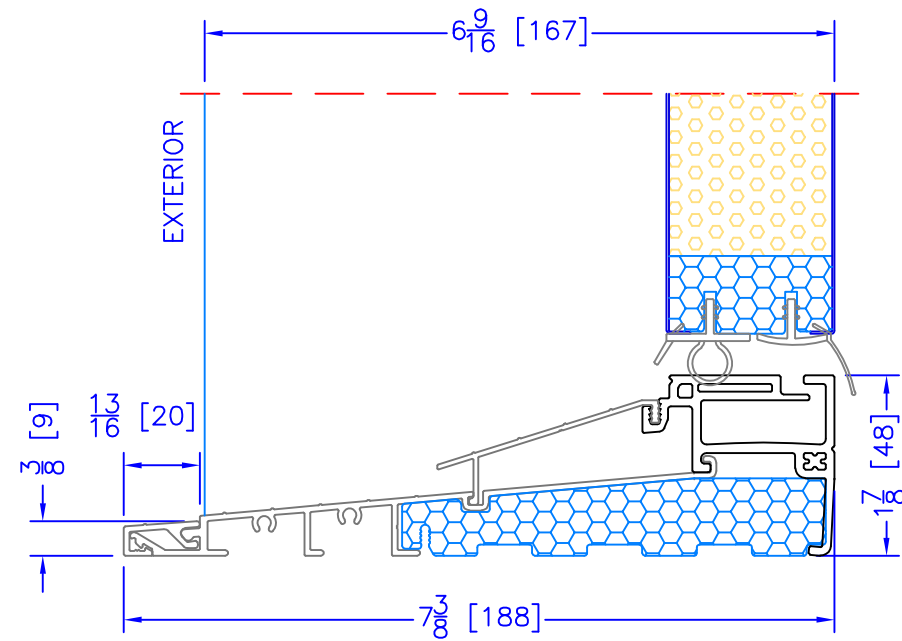

4 5/8" INSWING HIGH PERFORMANCE SILL
CLOSE-OUT EXTENSION
(USED WITH PLAIN FRAME)

6 5/8" INSWING HIGH PERFORMANCE SILL
CLOSE-OUT EXTENSION
(USED WITH PLAIN FRAME)

6 5/8" INSWING ASSISTED LIVING SILL

4 5/8" INSWING HIGH PERFORMANCE SILL
1 PC ALUMINUM
(USED WITH 2" WOOD BM)

6 5/8" INSWING HIGH PERFORMANCE SILL
1 PC ALUMINUM
(USED WITH 2" WOOD BM)

4 5/8" INSWING ASSISTED LIVING SILL