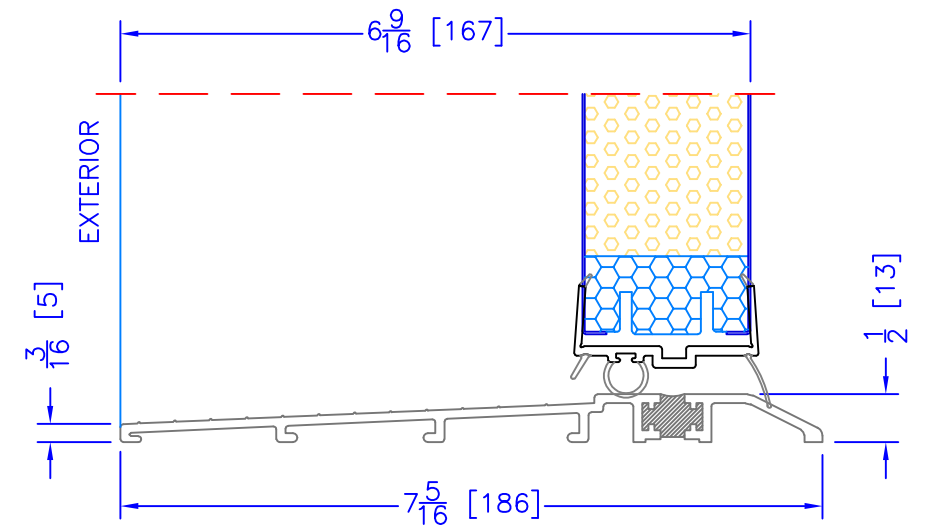

4 5/8" INSWING HIGH PERFORMANCE SILL
CLOSE-OUT EXTENSION
(USED WITH PLAIN FRAME)

6 5/8" INSWING HIGH PERFORMANCE SILL
CLOSE-OUT EXTENSION
(USED WITH PLAIN FRAME)

6 5/8" INSWING ASSISTED LIVING SILL

4 5/8" INSWING HIGH PERFORMANCE SILL
1 PC ALUMINUM
(USED WITH 2" WOOD BM)

6 5/8" INSWING HIGH PERFORMANCE SILL
1 PC ALUMINUM
(USED WITH 2" WOOD BM)

4 5/8" INSWING ASSISTED LIVING SILL