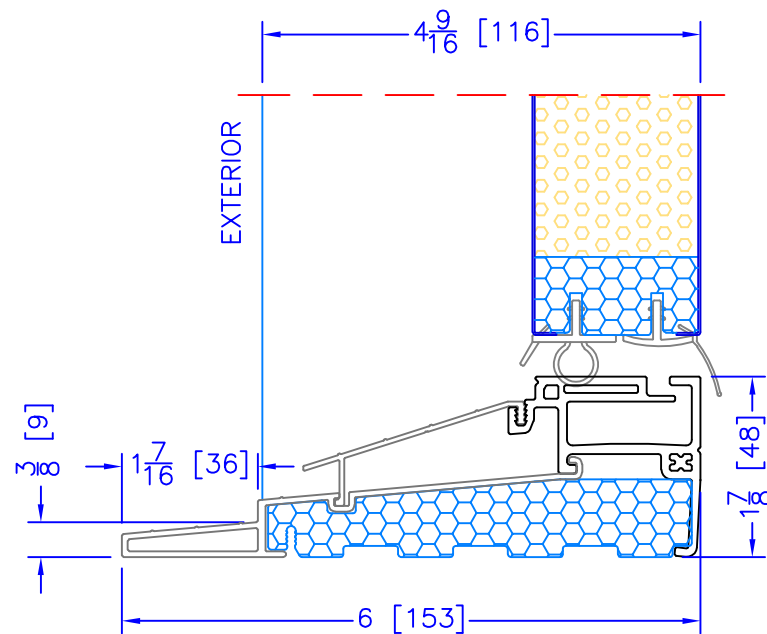

4 5/8" INSWING HIGH PERFORMANCE SILL
CLOSE-OUT EXTENSION
(USED WITH PLAIN FRAME)

6 5/8" INSWING HIGH PERFORMANCE SILL
CLOSE-OUT EXTENSION
(USED WITH PLAIN FRAME)

6 5/8" INSWING ASSISTED LIVING SILL

4 5/8" INSWING HIGH PERFORMANCE SILL
1 PC ALUMINUM
(USED WITH 2" WOOD BM)

6 5/8" INSWING HIGH PERFORMANCE SILL
1 PC ALUMINUM
(USED WITH 2" WOOD BM)

4 5/8" INSWING ASSISTED LIVING SILL