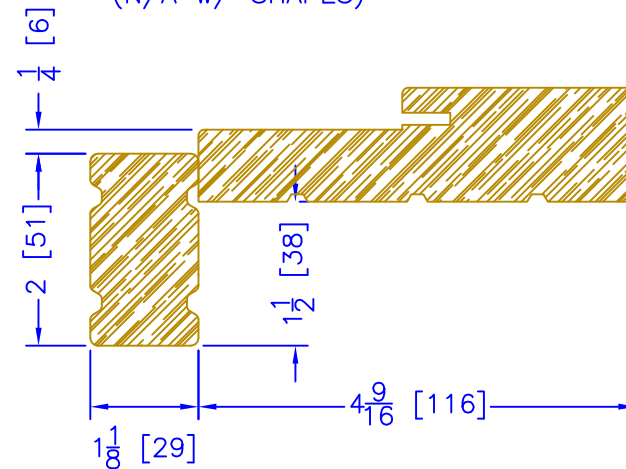

INSWING EXTERIOR OPTION

2" WOOD DOOR BM
(AVAILABLE w/ STORM DOOR PREP)
(N/A w/ SHAPES)

OUTSWING EXTERIOR OPTION

2" WOOD DOOR BM
(N/A w/ SHAPES)

OUTSWING EXTERIOR OPTION

2" WOOD DOOR BM
w/ SPRING LOADED HINGES
(N/A w/ SHAPES)

ADD 2" TO FRAME DEPTH FOR 6 5/8" FRAMES
ALL OTHER OFFSETS ARE THE SAME FOR
THE 6 3/8" FRAMES