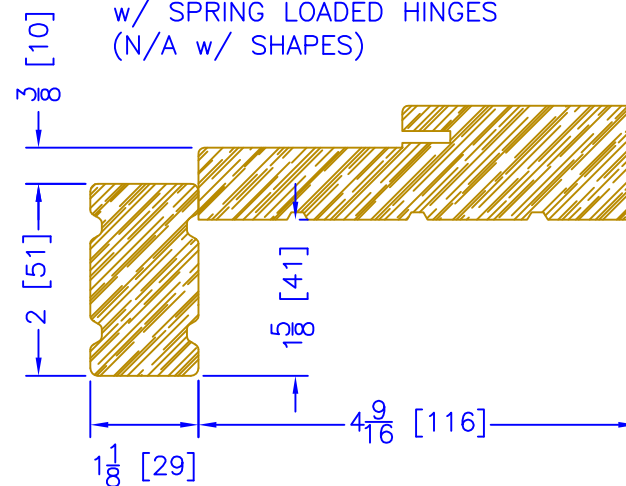

INSWING EXTERIOR OPTION

2" WOOD DOOR BM
(AVAILABLE w/ STORM DOOR PREP)
(N/A w/ SHAPES)

OUTSWING EXTERIOR OPTION

2" WOOD DOOR BM
(N/A w/ SHAPES)

OUTSWING EXTERIOR OPTION

2" WOOD DOOR BM
w/ SPRING LOADED HINGES
(N/A w/ SHAPES)

ADD 2" TO FRAME DEPTH FOR 6 5/8" FRAMES
ALL OTHER OFFSETS ARE THE SAME FOR
THE 6 3/8" FRAMES