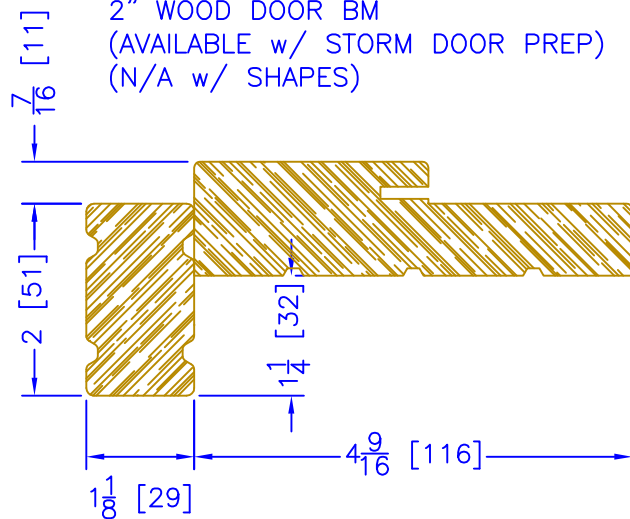

INSWING EXTERIOR OPTION

2" WOOD DOOR BM
(AVAILABLE w/ STORM DOOR PREP)
(N/A w/ SHAPES)

OUTSWING EXTERIOR OPTION

2" WOOD DOOR BM
(N/A w/ SHAPES)

OUTSWING EXTERIOR OPTION

2" WOOD DOOR BM
w/ SPRING LOADED HINGES
(N/A w/ SHAPES)

ADD 2" TO FRAME DEPTH FOR 6 5/8" FRAMES
ALL OTHER OFFSETS ARE THE SAME FOR
THE 6 3/8" FRAMES