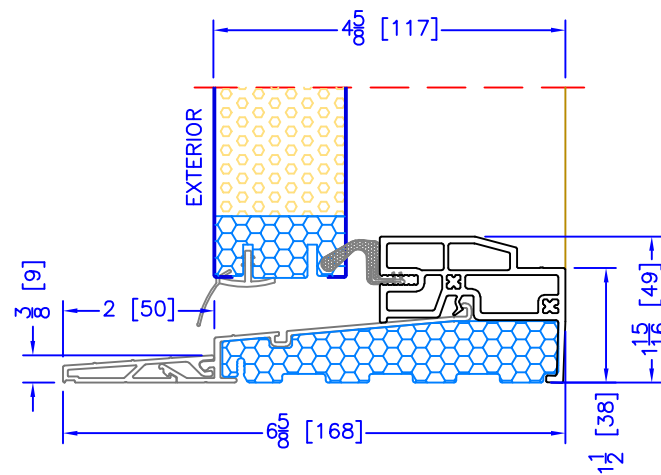

48" OUTSWING HIGH PERFORMANCE SILL  
CLOSE-OUT EXTENSION  
(USED WITH PLAIN FRAME)

65" OUTSWING HIGH PERFORMANCE SILL  
CLOSE-OUT EXTENSION  
(USED WITH PLAIN FRAME)

48" OUTSWING HIGH PERFORMANCE SILL  
2 PC ALUMINUM (3/4" EXT)  
(USED WITH 1 1/2" EXTENDED BM/J-TRIM & FLUSH EXTENSION)

65" OUTSWING HIGH PERFORMANCE SILL  
2 PC ALUMINUM (3/4" EXT)  
(USED WITH 1 1/2" EXTENDED BM/J-TRIM & FLUSH EXTENSION)

48" OUTSWING HIGH PERFORMANCE SILL  
2 PC ALUMINUM (2" EXT)  
(USED WITH ALL OTHER EXTERIOR OPTIONS)

65" OUTSWING HIGH PERFORMANCE SILL  
2 PC ALUMINUM (2" EXT)  
(USED WITH ALL OTHER EXTERIOR OPTIONS)

48" OUTSWING ASSISTED LIVING SILL

65" OUTSWING ASSISTED LIVING SILL