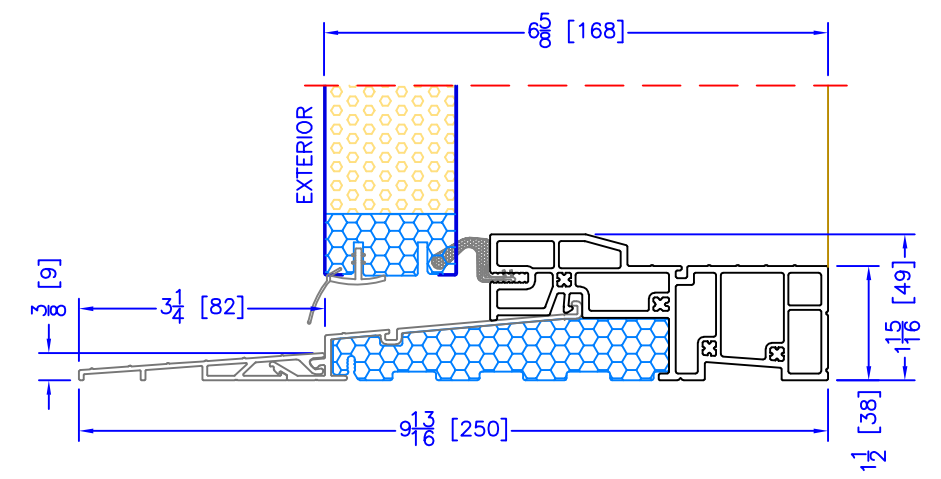

48" OUTSWING HIGH PERFORMANCE SILL  
CLOSE-OUT EXTENSION  
(USED WITH PLAIN FRAME)

65" OUTSWING HIGH PERFORMANCE SILL  
CLOSE-OUT EXTENSION  
(USED WITH PLAIN FRAME)

48" OUTSWING HIGH PERFORMANCE SILL  
2 PC ALUMINUM (3/4" EXT)  
(USED WITH 1 1/2" EXTENDED BM/J-TRIM & FLUSH EXTENSION)

65" OUTSWING HIGH PERFORMANCE SILL  
2 PC ALUMINUM (3/4" EXT)  
(USED WITH 1 1/2" EXTENDED BM/J-TRIM & FLUSH EXTENSION)

48" OUTSWING HIGH PERFORMANCE SILL  
2 PC ALUMINUM (2" EXT)  
(USED WITH ALL OTHER EXTERIOR OPTIONS)

65" OUTSWING HIGH PERFORMANCE SILL  
2 PC ALUMINUM (2" EXT)  
(USED WITH ALL OTHER EXTERIOR OPTIONS)

48" OUTSWING ASSISTED LIVING SILL

65" OUTSWING ASSISTED LIVING SILL