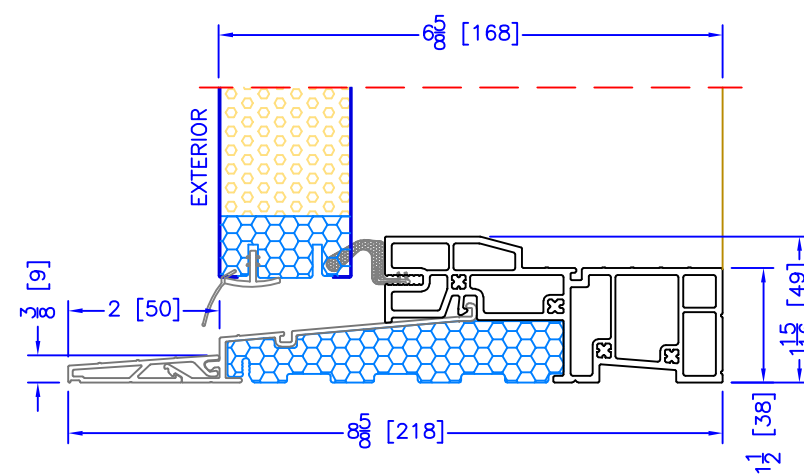

48" OUTSWING HIGH PERFORMANCE SILL  
CLOSE-OUT EXTENSION  
(USED WITH PLAIN FRAME)

65" OUTSWING HIGH PERFORMANCE SILL  
CLOSE-OUT EXTENSION  
(USED WITH PLAIN FRAME)

48" OUTSWING HIGH PERFORMANCE SILL  
2 PC ALUMINUM (3/4" EXT)  
(USED WITH 1 1/2" EXTENDED BM/J-TRIM & FLUSH EXTENSION)

65" OUTSWING HIGH PERFORMANCE SILL  
2 PC ALUMINUM (3/4" EXT)  
(USED WITH 1 1/2" EXTENDED BM/J-TRIM & FLUSH EXTENSION)

48" OUTSWING HIGH PERFORMANCE SILL  
2 PC ALUMINUM (2" EXT)  
(USED WITH ALL OTHER EXTERIOR OPTIONS)

65" OUTSWING HIGH PERFORMANCE SILL  
2 PC ALUMINUM (2" EXT)  
(USED WITH ALL OTHER EXTERIOR OPTIONS)

48" OUTSWING ASSISTED LIVING SILL

65" OUTSWING ASSISTED LIVING SILL