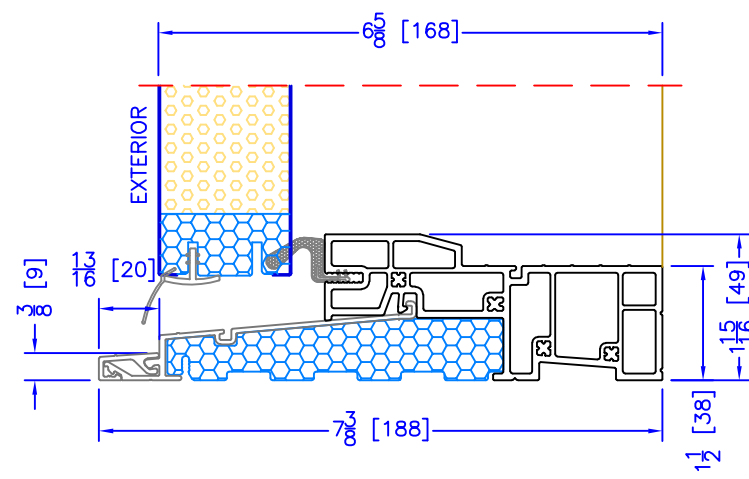

48" OUTSWING HIGH PERFORMANCE SILL  
CLOSE-OUT EXTENSION  
(USED WITH PLAIN FRAME)

65" OUTSWING HIGH PERFORMANCE SILL  
CLOSE-OUT EXTENSION  
(USED WITH PLAIN FRAME)

48" OUTSWING HIGH PERFORMANCE SILL  
2 PC ALUMINUM (3/4" EXT)  
(USED WITH 1 1/2" EXTENDED BM/J-TRIM & FLUSH EXTENSION)

65" OUTSWING HIGH PERFORMANCE SILL  
2 PC ALUMINUM (3/4" EXT)  
(USED WITH 1 1/2" EXTENDED BM/J-TRIM & FLUSH EXTENSION)

48" OUTSWING HIGH PERFORMANCE SILL  
2 PC ALUMINUM (2" EXT)  
(USED WITH ALL OTHER EXTERIOR OPTIONS)

65" OUTSWING HIGH PERFORMANCE SILL  
2 PC ALUMINUM (2" EXT)  
(USED WITH ALL OTHER EXTERIOR OPTIONS)

48" OUTSWING ASSISTED LIVING SILL

65" OUTSWING ASSISTED LIVING SILL