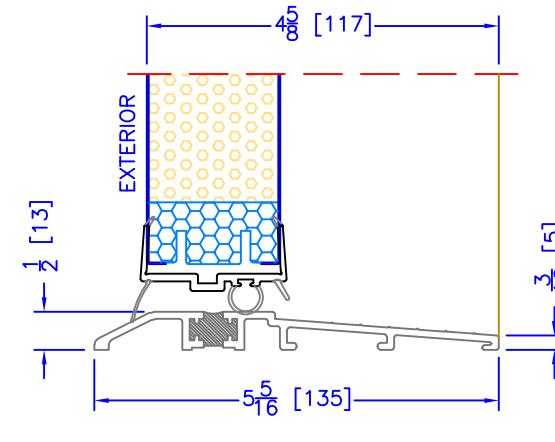

48" OUTSWING HIGH PERFORMANCE SILL  
CLOSE-OUT EXTENSION  
(USED WITH PLAIN FRAME)

65" OUTSWING HIGH PERFORMANCE SILL  
CLOSE-OUT EXTENSION  
(USED WITH PLAIN FRAME)

48" OUTSWING HIGH PERFORMANCE SILL  
2 PC ALUMINUM (3/4" EXT)  
(USED WITH 1 1/2" EXTENDED BM/J-TRIM & FLUSH EXTENSION)

65" OUTSWING HIGH PERFORMANCE SILL  
2 PC ALUMINUM (3/4" EXT)  
(USED WITH 1 1/2" EXTENDED BM/J-TRIM & FLUSH EXTENSION)

48" OUTSWING HIGH PERFORMANCE SILL  
2 PC ALUMINUM (2" EXT)  
(USED WITH ALL OTHER EXTERIOR OPTIONS)

65" OUTSWING HIGH PERFORMANCE SILL  
2 PC ALUMINUM (2" EXT)  
(USED WITH ALL OTHER EXTERIOR OPTIONS)

48" OUTSWING ASSISTED LIVING SILL

65" OUTSWING ASSISTED LIVING SILL