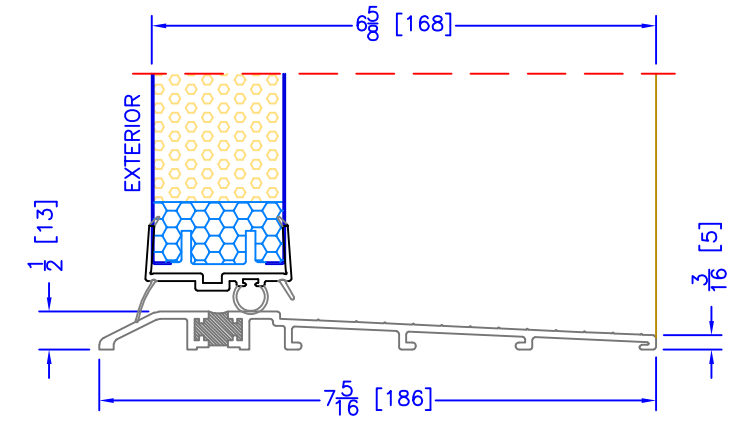

48" OUTSWING HIGH PERFORMANCE SILL  
CLOSE-OUT EXTENSION  
(USED WITH PLAIN FRAME)

65" OUTSWING HIGH PERFORMANCE SILL  
CLOSE-OUT EXTENSION  
(USED WITH PLAIN FRAME)

48" OUTSWING HIGH PERFORMANCE SILL  
2 PC ALUMINUM (3/4" EXT)  
(USED WITH 1 1/2" EXTENDED BM/J-TRIM & FLUSH EXTENSION)

65" OUTSWING HIGH PERFORMANCE SILL  
2 PC ALUMINUM (3/4" EXT)  
(USED WITH 1 1/2" EXTENDED BM/J-TRIM & FLUSH EXTENSION)

48" OUTSWING HIGH PERFORMANCE SILL  
2 PC ALUMINUM (2" EXT)  
(USED WITH ALL OTHER EXTERIOR OPTIONS)

65" OUTSWING HIGH PERFORMANCE SILL  
2 PC ALUMINUM (2" EXT)  
(USED WITH ALL OTHER EXTERIOR OPTIONS)

48" OUTSWING ASSISTED LIVING SILL

65" OUTSWING ASSISTED LIVING SILL