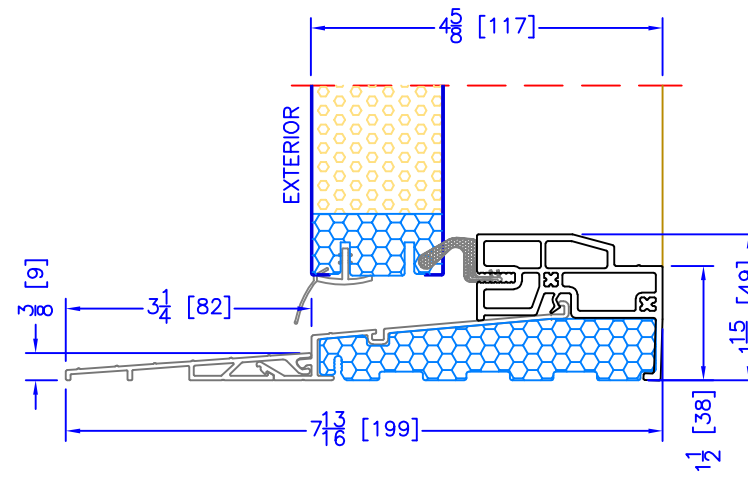

48" OUTSWING HIGH PERFORMANCE SILL  
CLOSE-OUT EXTENSION  
(USED WITH PLAIN FRAME)

65" OUTSWING HIGH PERFORMANCE SILL  
CLOSE-OUT EXTENSION  
(USED WITH PLAIN FRAME)

48" OUTSWING HIGH PERFORMANCE SILL  
2 PC ALUMINUM (3/4" EXT)  
(USED WITH 1 1/2" EXTENDED BM/J-TRIM & FLUSH EXTENSION)

65" OUTSWING HIGH PERFORMANCE SILL  
2 PC ALUMINUM (3/4" EXT)  
(USED WITH 1 1/2" EXTENDED BM/J-TRIM & FLUSH EXTENSION)

48" OUTSWING HIGH PERFORMANCE SILL  
2 PC ALUMINUM (2" EXT)  
(USED WITH ALL OTHER EXTERIOR OPTIONS)

65" OUTSWING HIGH PERFORMANCE SILL  
2 PC ALUMINUM (2" EXT)  
(USED WITH ALL OTHER EXTERIOR OPTIONS)

48" OUTSWING ASSISTED LIVING SILL

65" OUTSWING ASSISTED LIVING SILL