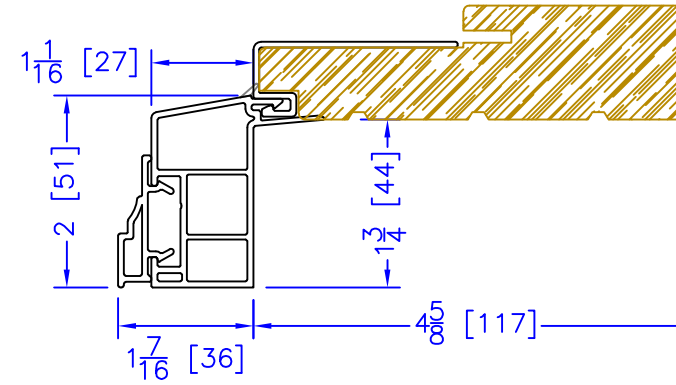

FLASHING FLANGE

7/8" BM/J-TRIM

2" 2-PC CONTOUR BM

1-1/2" EXTENDED BM/J-TRIM

1-1/2" BM/J-TRIM

2" 180 BM/J-TRIM

3-1/2" BM/J-TRIM

3-1/2" 180 BM/J-TRIM

FLUSH EXTENSION

ADD 2" TO FRAME DEPTH FOR 6 5/8" FRAMES
ALL OTHER OFFSETS ARE THE SAME FOR THE 6 3/8" FRAMES