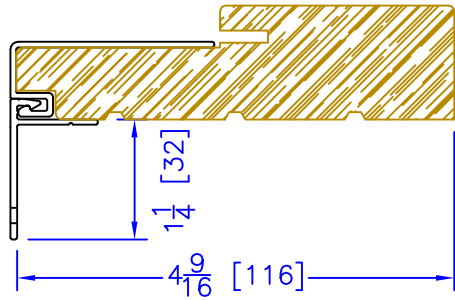

FLASHING FLANGE

7/8" BM/J-TRIM

2" 2-PC CONTOUR BM

1-1/2" EXTENDED BM/J-TRIM

1-1/2" BM/J-TRIM

2" 180 BM/J-TRIM

3-1/2" BM/J-TRIM

3-1/2" 180 BM/J-TRIM

FLUSH EXTENSION

ADD 2" TO FRAME DEPTH FOR 6 5/8" FRAMES
ALL OTHER OFFSETS ARE THE SAME FOR THE 6 3/8" FRAMES