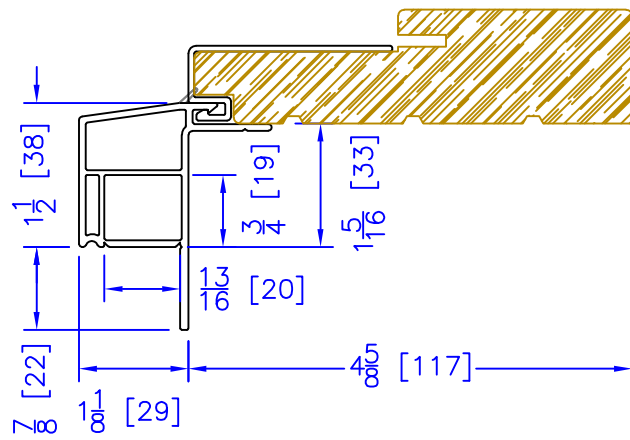

FLASHING FLANGE

7/8" BM/J-TRIM

2" 2-PC CONTOUR BM

1-1/2" EXTENDED BM/J-TRIM

1-1/2" BM/J-TRIM

2" 180 BM/J-TRIM

3-1/2" BM/J-TRIM

3-1/2" 180 BM/J-TRIM

FLUSH EXTENSION

ADD 2" TO FRAME DEPTH FOR 6 5/8" FRAMES
ALL OTHER OFFSETS ARE THE SAME FOR THE 6 3/8" FRAMES