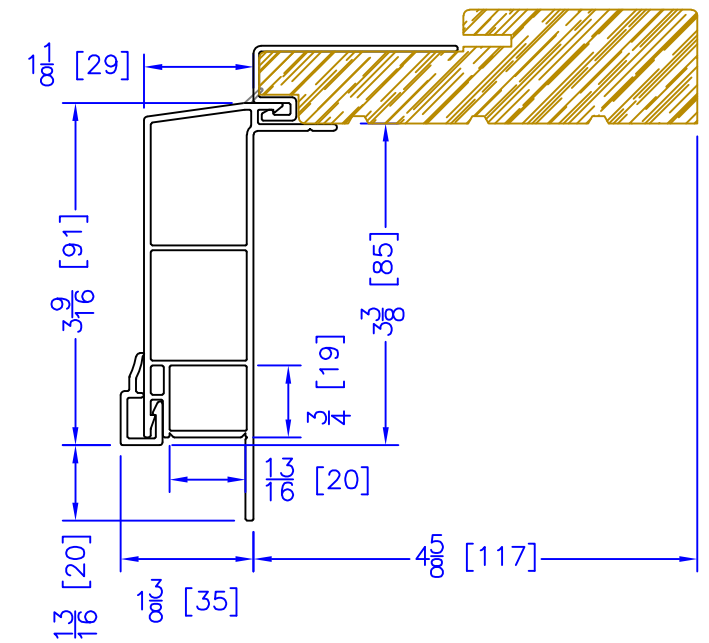

FLASHING FLANGE

7/8" BM/J-TRIM

2" 2-PC CONTOUR BM

1-1/2" EXTENDED BM/J-TRIM

1-1/2" BM/J-TRIM

2" 180 BM/J-TRIM

3-1/2" BM/J-TRIM

3-1/2" 180 BM/J-TRIM

FLUSH EXTENSION

ADD 2" TO FRAME DEPTH FOR 6 5/8" FRAMES
ALL OTHER OFFSETS ARE THE SAME FOR THE 6 3/8" FRAMES