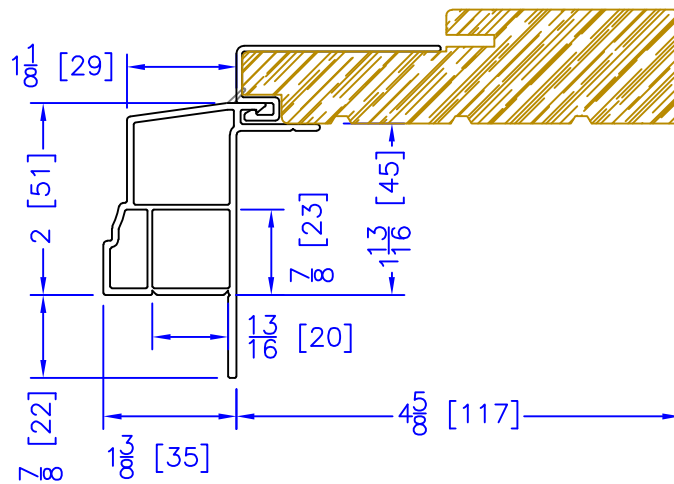

FLASHING FLANGE

7/8" BM/J-TRIM

2" 2-PC CONTOUR BM

1-1/2" EXTENDED BM/J-TRIM

1-1/2" BM/J-TRIM

2" 180 BM/J-TRIM

3-1/2" BM/J-TRIM

3-1/2" 180 BM/J-TRIM

FLUSH EXTENSION

ADD 2" TO FRAME DEPTH FOR 6 5/8" FRAMES
ALL OTHER OFFSETS ARE THE SAME FOR THE 6 3/8" FRAMES