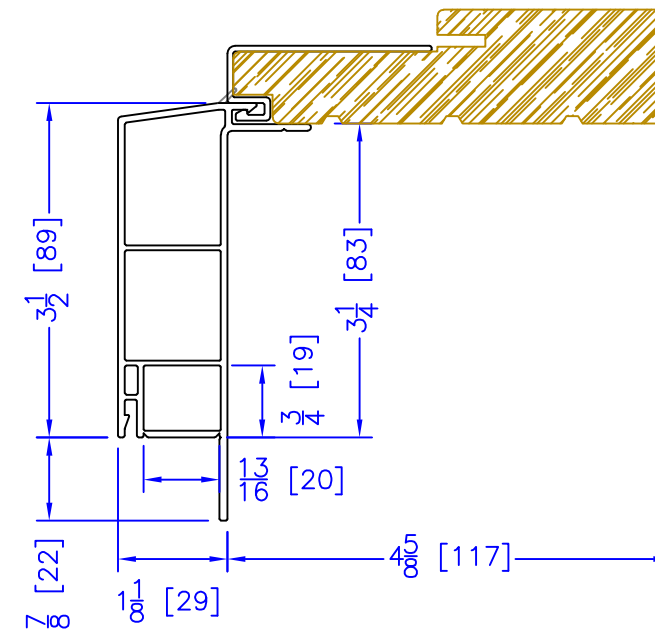

FLASHING FLANGE

7/8" BM/J-TRIM

2" 2-PC CONTOUR BM

1-1/2" EXTENDED BM/J-TRIM

1-1/2" BM/J-TRIM

2" 180 BM/J-TRIM

3-1/2" BM/J-TRIM

3-1/2" 180 BM/J-TRIM

FLUSH EXTENSION

ADD 2" TO FRAME DEPTH FOR 6 5/8" FRAMES
ALL OTHER OFFSETS ARE THE SAME FOR THE 6 3/8" FRAMES