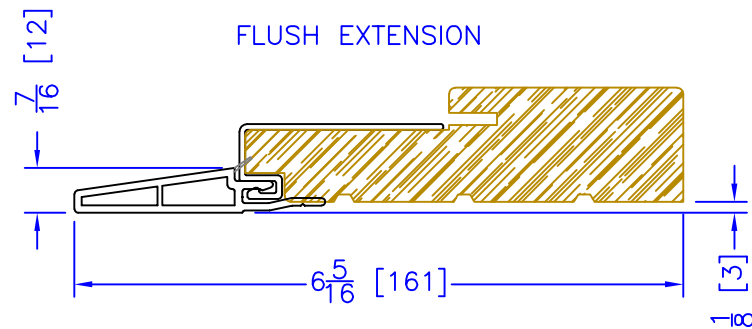

FLASHING FLANGE

7/8" BM/J-TRIM

2" 2-PC CONTOUR BM

1-1/2" EXTENDED BM/J-TRIM

1-1/2" BM/J-TRIM

2" 180 BM/J-TRIM

3-1/2" BM/J-TRIM

3-1/2" 180 BM/J-TRIM

FLUSH EXTENSION

ADD 2" TO FRAME DEPTH FOR 6 5/8" FRAMES
ALL OTHER OFFSETS ARE THE SAME FOR THE 6 3/8" FRAMES