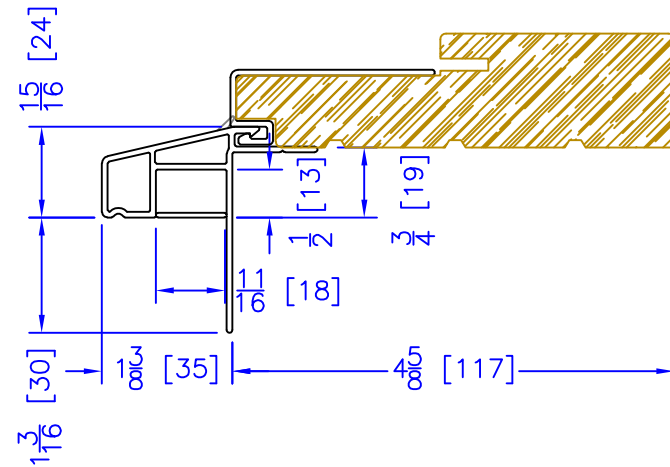

FLASHING FLANGE

7/8" BM/J-TRIM

2" 2-PC CONTOUR BM

1-1/2" EXTENDED BM/J-TRIM

1-1/2" BM/J-TRIM

2" 180 BM/J-TRIM

3-1/2" BM/J-TRIM

3-1/2" 180 BM/J-TRIM

FLUSH EXTENSION

ADD 2" TO FRAME DEPTH FOR 6 5/8" FRAMES
ALL OTHER OFFSETS ARE THE SAME FOR THE 6 3/8" FRAMES