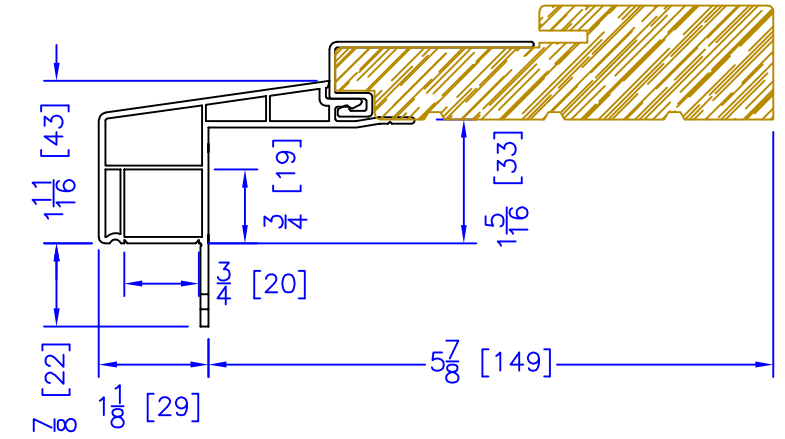

FLASHING FLANGE

7/8" BM/J-TRIM

2" 2-PC CONTOUR BM

1-1/2" EXTENDED BM/J-TRIM

1-1/2" BM/J-TRIM

2" 180 BM/J-TRIM

3-1/2" BM/J-TRIM

3-1/2" 180 BM/J-TRIM

FLUSH EXTENSION

ADD 2" TO FRAME DEPTH FOR 6 5/8" FRAMES
ALL OTHER OFFSETS ARE THE SAME FOR THE 6 3/8" FRAMES