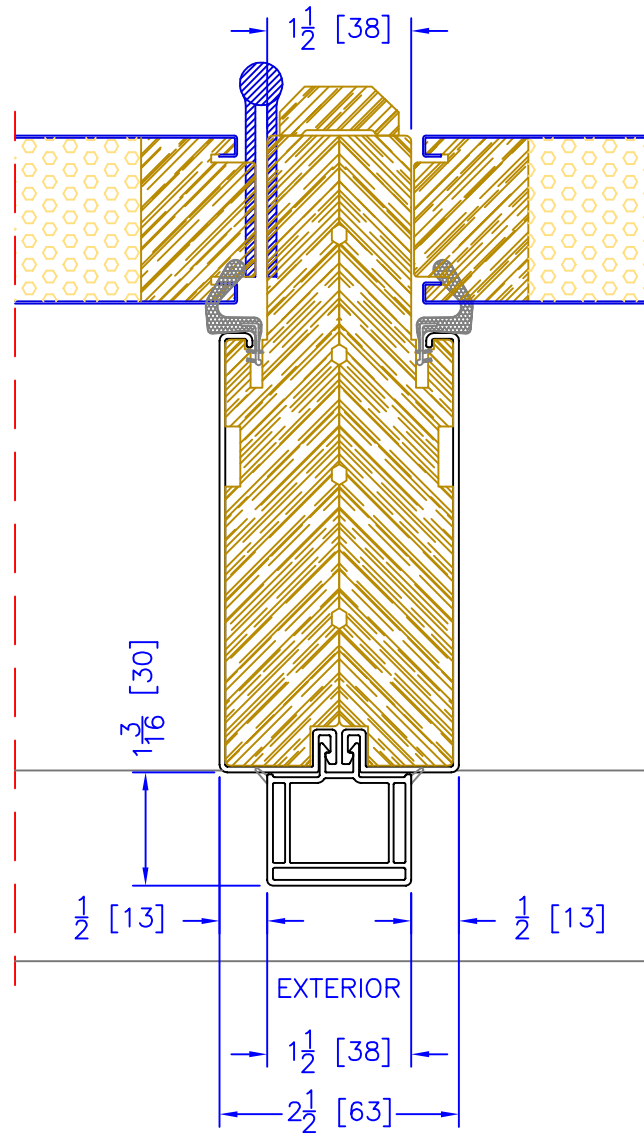

4<sup>5</sup>/<sub>8</sub>" INSWING OPERATOR/SIDELITE  
 VERTICAL MULLION  
 STORM DOOR PREP ON POST  
 ONLY AVAILABLE w/ STORM DOOR  
 PREP BRICKMOULDS

6<sup>5</sup>/<sub>8</sub>" INSWING OPERATOR/SIDELITE  
 VERTICAL MULLION  
 STORM DOOR PREP ON POST  
 ONLY AVAILABLE w/ STORM DOOR  
 PREP BRICKMOULDS