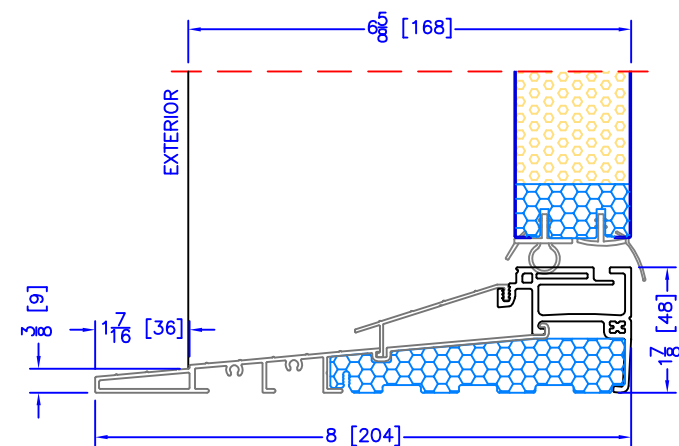

4 7/8" INSWING HIGH PERFORMANCE SILL
CLOSE-OUT EXTENSION
(USED WITH PLAIN FRAME)

6 5/8" INSWING HIGH PERFORMANCE SILL
CLOSE-OUT EXTENSION
(USED WITH PLAIN FRAME)

7 1/4" INSWING HIGH PERFORMANCE SILL
CLOSE-OUT EXTENSION
(USED WITH PLAIN FRAME)

4 7/8" INSWING ASSISTED LIVING SILL

6 5/8" INSWING ASSISTED LIVING SILL

4 7/8" INSWING HIGH PERFORMANCE SILL
2 PC ALUMINUM (2" EXT)
(USED WITH ALL OTHER EXTERIOR OPTIONS)

6 5/8" INSWING HIGH PERFORMANCE SILL
2 PC ALUMINUM (2" EXT)
(USED WITH ALL OTHER EXTERIOR OPTIONS)

7 1/4" INSWING HIGH PERFORMANCE SILL
2 PC ALUMINUM (2" EXT)
(USED WITH ALL OTHER EXTERIOR OPTIONS)

6 5/8" INSWING HIGH PERFORMANCE SILL
1 PC ALUMINUM
(USED WITH 2" DOOR BM'S/J-TRIM'S)

4 7/8" INSWING HIGH PERFORMANCE SILL
2 PC ALUMINUM (3 1/4" EXT)
(USED WITH 1 1/2" EXTENDED BM/J-TRIM & FLUSH EXTENSION)

6 5/8" INSWING HIGH PERFORMANCE SILL
2 PC ALUMINUM (3 1/4" EXT)
(USED WITH 1 1/2" EXTENDED BM/J-TRIM & FLUSH EXTENSION)

7 1/4" INSWING HIGH PERFORMANCE SILL
2 PC ALUMINUM (3 1/4" EXT)
(USED WITH 1 1/2" EXTENDED BM/J-TRIM & FLUSH EXTENSION)