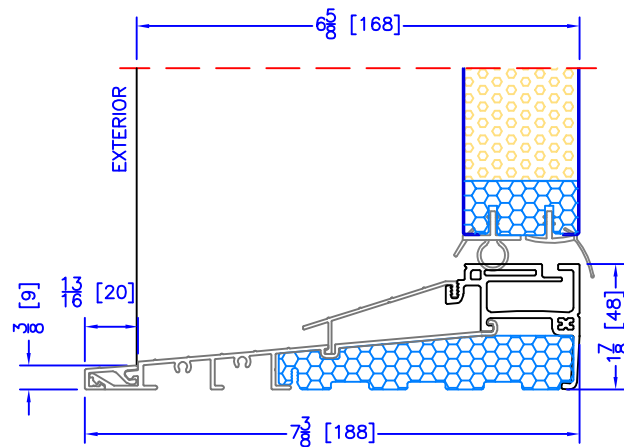

4 7/8" INSWING HIGH PERFORMANCE SILL
CLOSE-OUT EXTENSION
(USED WITH PLAIN FRAME)

6 5/8" INSWING HIGH PERFORMANCE SILL
CLOSE-OUT EXTENSION
(USED WITH PLAIN FRAME)

7 1/4" INSWING HIGH PERFORMANCE SILL
CLOSE-OUT EXTENSION
(USED WITH PLAIN FRAME)

4 7/8" INSWING ASSISTED LIVING SILL

6 5/8" INSWING ASSISTED LIVING SILL

4 7/8" INSWING HIGH PERFORMANCE SILL
2 PC ALUMINUM (2" EXT)
(USED WITH ALL OTHER EXTERIOR OPTIONS)

6 5/8" INSWING HIGH PERFORMANCE SILL
2 PC ALUMINUM (2" EXT)
(USED WITH ALL OTHER EXTERIOR OPTIONS)

7 1/4" INSWING HIGH PERFORMANCE SILL
2 PC ALUMINUM (2" EXT)
(USED WITH ALL OTHER EXTERIOR OPTIONS)

6 5/8" INSWING HIGH PERFORMANCE SILL
1 PC ALUMINUM
(USED WITH 2" DOOR BM'S/J-TRIM'S)

4 7/8" INSWING HIGH PERFORMANCE SILL
2 PC ALUMINUM (3 1/4" EXT)
(USED WITH 1 1/2" EXTENDED BM/J-TRIM & FLUSH EXTENSION)

6 5/8" INSWING HIGH PERFORMANCE SILL
2 PC ALUMINUM (3 1/4" EXT)
(USED WITH 1 1/2" EXTENDED BM/J-TRIM & FLUSH EXTENSION)

7 1/4" INSWING HIGH PERFORMANCE SILL
2 PC ALUMINUM (3 1/4" EXT)
(USED WITH 1 1/2" EXTENDED BM/J-TRIM & FLUSH EXTENSION)