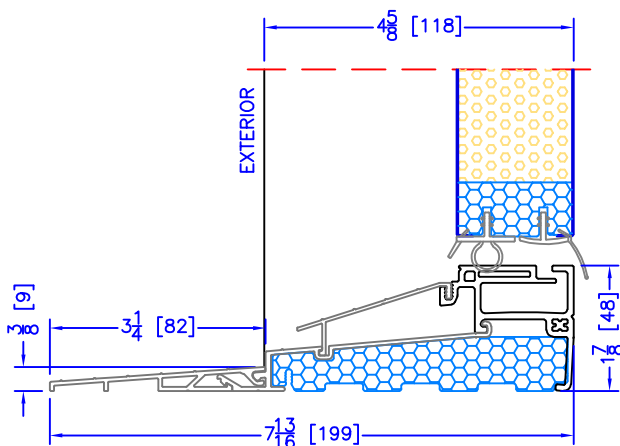

4 7/8" INSWING HIGH PERFORMANCE SILL
CLOSE-OUT EXTENSION
(USED WITH PLAIN FRAME)

6 5/8" INSWING HIGH PERFORMANCE SILL
CLOSE-OUT EXTENSION
(USED WITH PLAIN FRAME)

7 1/4" INSWING HIGH PERFORMANCE SILL
CLOSE-OUT EXTENSION
(USED WITH PLAIN FRAME)

4 7/8" INSWING ASSISTED LIVING SILL

6 5/8" INSWING ASSISTED LIVING SILL

4 7/8" INSWING HIGH PERFORMANCE SILL
2 PC ALUMINUM (2" EXT)
(USED WITH ALL OTHER EXTERIOR OPTIONS)

6 5/8" INSWING HIGH PERFORMANCE SILL
2 PC ALUMINUM (2" EXT)
(USED WITH ALL OTHER EXTERIOR OPTIONS)

7 1/4" INSWING HIGH PERFORMANCE SILL
2 PC ALUMINUM (2" EXT)
(USED WITH ALL OTHER EXTERIOR OPTIONS)

6 5/8" INSWING HIGH PERFORMANCE SILL
1 PC ALUMINUM
(USED WITH 2" DOOR BM'S/J-TRIM'S)

4 7/8" INSWING HIGH PERFORMANCE SILL
2 PC ALUMINUM (3 1/4" EXT)
(USED WITH 1 1/2" EXTENDED BM/J-TRIM & FLUSH EXTENSION)

6 5/8" INSWING HIGH PERFORMANCE SILL
2 PC ALUMINUM (3 1/4" EXT)
(USED WITH 1 1/2" EXTENDED BM/J-TRIM & FLUSH EXTENSION)

7 1/4" INSWING HIGH PERFORMANCE SILL
2 PC ALUMINUM (3 1/4" EXT)
(USED WITH 1 1/2" EXTENDED BM/J-TRIM & FLUSH EXTENSION)