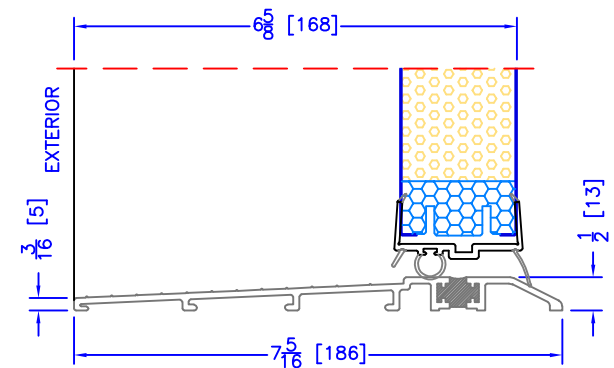

4 7/8" INSWING HIGH PERFORMANCE SILL
CLOSE-OUT EXTENSION
(USED WITH PLAIN FRAME)

6 5/8" INSWING HIGH PERFORMANCE SILL
CLOSE-OUT EXTENSION
(USED WITH PLAIN FRAME)

7 1/4" INSWING HIGH PERFORMANCE SILL
CLOSE-OUT EXTENSION
(USED WITH PLAIN FRAME)

4 7/8" INSWING ASSISTED LIVING SILL

6 5/8" INSWING ASSISTED LIVING SILL

4 7/8" INSWING HIGH PERFORMANCE SILL
2 PC ALUMINUM (2" EXT)
(USED WITH ALL OTHER EXTERIOR OPTIONS)

6 5/8" INSWING HIGH PERFORMANCE SILL
2 PC ALUMINUM (2" EXT)
(USED WITH ALL OTHER EXTERIOR OPTIONS)

7 1/4" INSWING HIGH PERFORMANCE SILL
2 PC ALUMINUM (2" EXT)
(USED WITH ALL OTHER EXTERIOR OPTIONS)

6 5/8" INSWING HIGH PERFORMANCE SILL
1 PC ALUMINUM
(USED WITH 2" DOOR BM'S/J-TRIM'S)

4 7/8" INSWING HIGH PERFORMANCE SILL
2 PC ALUMINUM (3 1/4" EXT)
(USED WITH 1 1/2" EXTENDED BM/J-TRIM & FLUSH EXTENSION)

6 5/8" INSWING HIGH PERFORMANCE SILL
2 PC ALUMINUM (3 1/4" EXT)
(USED WITH 1 1/2" EXTENDED BM/J-TRIM & FLUSH EXTENSION)

7 1/4" INSWING HIGH PERFORMANCE SILL
2 PC ALUMINUM (3 1/4" EXT)
(USED WITH 1 1/2" EXTENDED BM/J-TRIM & FLUSH EXTENSION)