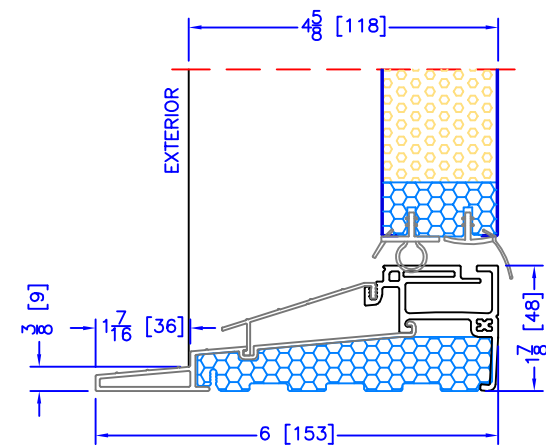

4 7/8" INSWING HIGH PERFORMANCE SILL
CLOSE-OUT EXTENSION
(USED WITH PLAIN FRAME)

6 5/8" INSWING HIGH PERFORMANCE SILL
CLOSE-OUT EXTENSION
(USED WITH PLAIN FRAME)

7 1/4" INSWING HIGH PERFORMANCE SILL
CLOSE-OUT EXTENSION
(USED WITH PLAIN FRAME)

7 1/4" INSWING HIGH PERFORMANCE SILL
2 PC ALUMINUM (2" EXT)
(USED WITH ALL OTHER EXTERIOR OPTIONS)

6 5/8" INSWING HIGH PERFORMANCE SILL
1 PC ALUMINUM
(USED WITH 2" DOOR BM'S/J-TRIM'S)

4 7/8" INSWING HIGH PERFORMANCE SILL
2 PC ALUMINUM (3 1/4" EXT)
(USED WITH 1 1/2" EXTENDED BM/J-TRIM & FLUSH EXTENSION)

6 5/8" INSWING HIGH PERFORMANCE SILL
2 PC ALUMINUM (3 1/4" EXT)
(USED WITH 1 1/2" EXTENDED BM/J-TRIM & FLUSH EXTENSION)

7 1/4" INSWING HIGH PERFORMANCE SILL
2 PC ALUMINUM (3 1/4" EXT)
(USED WITH 1 1/2" EXTENDED BM/J-TRIM & FLUSH EXTENSION)

4 7/8" INSWING HIGH PERFORMANCE SILL
1 PC ALUMINUM
(USED WITH 2" DOOR BM'S/J-TRIM'S)