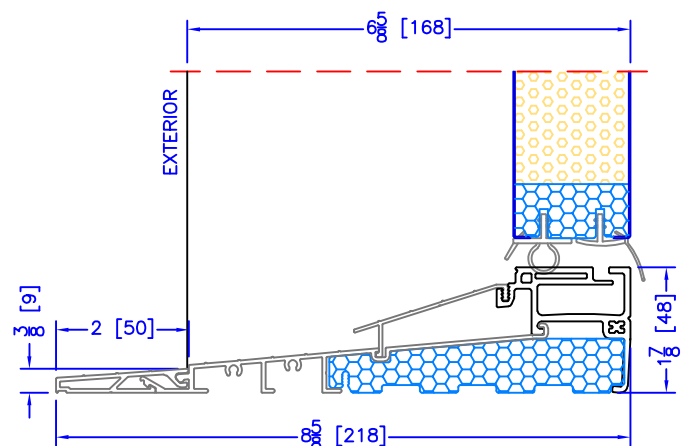

4 7/8" INSWING HIGH PERFORMANCE SILL
CLOSE-OUT EXTENSION
(USED WITH PLAIN FRAME)

6 5/8" INSWING HIGH PERFORMANCE SILL
CLOSE-OUT EXTENSION
(USED WITH PLAIN FRAME)

7 1/4" INSWING HIGH PERFORMANCE SILL
CLOSE-OUT EXTENSION
(USED WITH PLAIN FRAME)

4 7/8" INSWING ASSISTED LIVING SILL

6 5/8" INSWING ASSISTED LIVING SILL

4 7/8" INSWING HIGH PERFORMANCE SILL
2 PC ALUMINUM (2" EXT)
(USED WITH ALL OTHER EXTERIOR OPTIONS)

6 5/8" INSWING HIGH PERFORMANCE SILL
2 PC ALUMINUM (2" EXT)
(USED WITH ALL OTHER EXTERIOR OPTIONS)

7 1/4" INSWING HIGH PERFORMANCE SILL
2 PC ALUMINUM (2" EXT)
(USED WITH ALL OTHER EXTERIOR OPTIONS)

6 5/8" INSWING HIGH PERFORMANCE SILL
1 PC ALUMINUM
(USED WITH 2" DOOR BM'S/J-TRIM'S)

4 7/8" INSWING HIGH PERFORMANCE SILL
2 PC ALUMINUM (3 1/4" EXT)
(USED WITH 1 1/2" EXTENDED BM/J-TRIM & FLUSH EXTENSION)

6 5/8" INSWING HIGH PERFORMANCE SILL
2 PC ALUMINUM (3 1/4" EXT)
(USED WITH 1 1/2" EXTENDED BM/J-TRIM & FLUSH EXTENSION)

7 1/4" INSWING HIGH PERFORMANCE SILL
2 PC ALUMINUM (3 1/4" EXT)
(USED WITH 1 1/2" EXTENDED BM/J-TRIM & FLUSH EXTENSION)