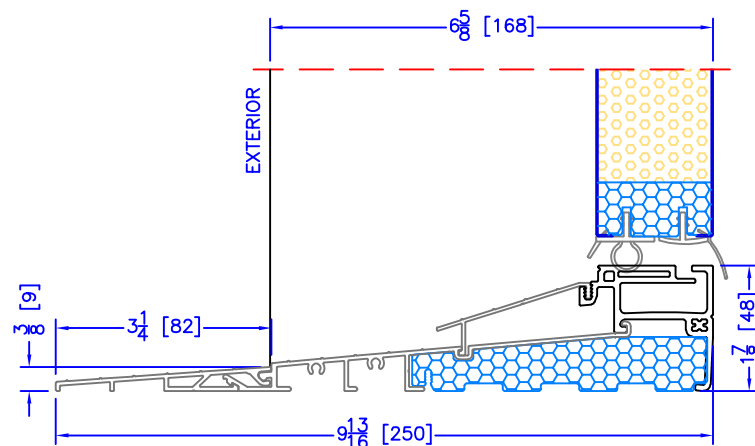

4 7/8" INSWING HIGH PERFORMANCE SILL
CLOSE-OUT EXTENSION
(USED WITH PLAIN FRAME)

6 5/8" INSWING HIGH PERFORMANCE SILL
CLOSE-OUT EXTENSION
(USED WITH PLAIN FRAME)

7 1/4" INSWING HIGH PERFORMANCE SILL
CLOSE-OUT EXTENSION
(USED WITH PLAIN FRAME)

4 7/8" INSWING ASSISTED LIVING SILL

6 5/8" INSWING ASSISTED LIVING SILL

4 7/8" INSWING HIGH PERFORMANCE SILL
2 PC ALUMINUM (2" EXT)
(USED WITH ALL OTHER EXTERIOR OPTIONS)

6 5/8" INSWING HIGH PERFORMANCE SILL
2 PC ALUMINUM (2" EXT)
(USED WITH ALL OTHER EXTERIOR OPTIONS)

7 1/4" INSWING HIGH PERFORMANCE SILL
2 PC ALUMINUM (2" EXT)
(USED WITH ALL OTHER EXTERIOR OPTIONS)

6 5/8" INSWING HIGH PERFORMANCE SILL
1 PC ALUMINUM
(USED WITH 2" DOOR BM'S/J-TRIM'S)

4 7/8" INSWING HIGH PERFORMANCE SILL
2 PC ALUMINUM (3 1/4" EXT)
(USED WITH 1 1/2" EXTENDED BM/J-TRIM & FLUSH EXTENSION)

6 5/8" INSWING HIGH PERFORMANCE SILL
2 PC ALUMINUM (3 1/4" EXT)
(USED WITH 1 1/2" EXTENDED BM/J-TRIM & FLUSH EXTENSION)

7 1/4" INSWING HIGH PERFORMANCE SILL
2 PC ALUMINUM (3 1/4" EXT)
(USED WITH 1 1/2" EXTENDED BM/J-TRIM & FLUSH EXTENSION)