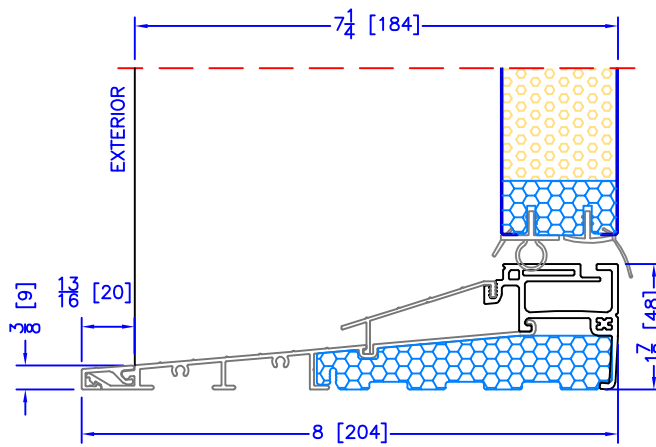

4 7/8" INSWING HIGH PERFORMANCE SILL
CLOSE-OUT EXTENSION
(USED WITH PLAIN FRAME)

6 5/8" INSWING HIGH PERFORMANCE SILL
CLOSE-OUT EXTENSION
(USED WITH PLAIN FRAME)

7 1/4" INSWING HIGH PERFORMANCE SILL
CLOSE-OUT EXTENSION
(USED WITH PLAIN FRAME)

4 7/8" INSWING ASSISTED LIVING SILL

6 5/8" INSWING ASSISTED LIVING SILL

4 7/8" INSWING HIGH PERFORMANCE SILL
2 PC ALUMINUM (2" EXT)
(USED WITH ALL OTHER EXTERIOR OPTIONS)

6 5/8" INSWING HIGH PERFORMANCE SILL
2 PC ALUMINUM (2" EXT)
(USED WITH ALL OTHER EXTERIOR OPTIONS)

7 1/4" INSWING HIGH PERFORMANCE SILL
2 PC ALUMINUM (2" EXT)
(USED WITH ALL OTHER EXTERIOR OPTIONS)

6 5/8" INSWING HIGH PERFORMANCE SILL
1 PC ALUMINUM
(USED WITH 2" DOOR BM'S/J-TRIM'S)

4 7/8" INSWING HIGH PERFORMANCE SILL
2 PC ALUMINUM (3 1/4" EXT)
(USED WITH 1 1/2" EXTENDED BM/J-TRIM & FLUSH EXTENSION)

6 5/8" INSWING HIGH PERFORMANCE SILL
2 PC ALUMINUM (3 1/4" EXT)
(USED WITH 1 1/2" EXTENDED BM/J-TRIM & FLUSH EXTENSION)

7 1/4" INSWING HIGH PERFORMANCE SILL
2 PC ALUMINUM (3 1/4" EXT)
(USED WITH 1 1/2" EXTENDED BM/J-TRIM & FLUSH EXTENSION)