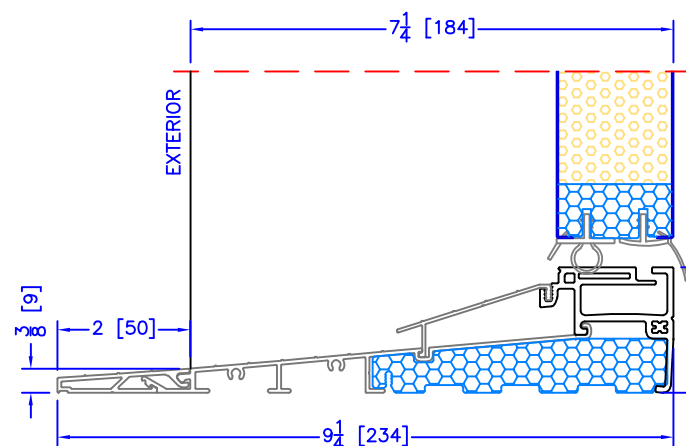

4 7/8" INSWING HIGH PERFORMANCE SILL
CLOSE-OUT EXTENSION
(USED WITH PLAIN FRAME)

6 5/8" INSWING HIGH PERFORMANCE SILL
CLOSE-OUT EXTENSION
(USED WITH PLAIN FRAME)

7 1/4" INSWING HIGH PERFORMANCE SILL
CLOSE-OUT EXTENSION
(USED WITH PLAIN FRAME)

4 7/8" INSWING ASSISTED LIVING SILL

6 5/8" INSWING ASSISTED LIVING SILL

4 7/8" INSWING HIGH PERFORMANCE SILL
2 PC ALUMINUM (2" EXT)
(USED WITH ALL OTHER EXTERIOR OPTIONS)

6 5/8" INSWING HIGH PERFORMANCE SILL
2 PC ALUMINUM (2" EXT)
(USED WITH ALL OTHER EXTERIOR OPTIONS)

7 1/4" INSWING HIGH PERFORMANCE SILL
2 PC ALUMINUM (2" EXT)
(USED WITH ALL OTHER EXTERIOR OPTIONS)

6 5/8" INSWING HIGH PERFORMANCE SILL
1 PC ALUMINUM
(USED WITH 2" DOOR BM'S/J-TRIM'S)

4 7/8" INSWING HIGH PERFORMANCE SILL
2 PC ALUMINUM (3 1/4" EXT)
(USED WITH 1 1/2" EXTENDED BM/J-TRIM & FLUSH EXTENSION)

6 5/8" INSWING HIGH PERFORMANCE SILL
2 PC ALUMINUM (3 1/4" EXT)
(USED WITH 1 1/2" EXTENDED BM/J-TRIM & FLUSH EXTENSION)

7 1/4" INSWING HIGH PERFORMANCE SILL
2 PC ALUMINUM (3 1/4" EXT)
(USED WITH 1 1/2" EXTENDED BM/J-TRIM & FLUSH EXTENSION)