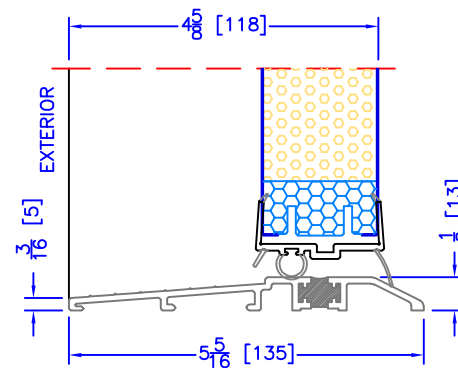

4 7/8" INSWING HIGH PERFORMANCE SILL
CLOSE-OUT EXTENSION
(USED WITH PLAIN FRAME)

6 5/8" INSWING HIGH PERFORMANCE SILL
CLOSE-OUT EXTENSION
(USED WITH PLAIN FRAME)

7 1/4" INSWING HIGH PERFORMANCE SILL
CLOSE-OUT EXTENSION
(USED WITH PLAIN FRAME)

4 7/8" INSWING ASSISTED LIVING SILL

6 5/8" INSWING ASSISTED LIVING SILL

4 7/8" INSWING HIGH PERFORMANCE SILL
2 PC ALUMINUM (2" EXT)
(USED WITH ALL OTHER EXTERIOR OPTIONS)

6 5/8" INSWING HIGH PERFORMANCE SILL
2 PC ALUMINUM (2" EXT)
(USED WITH ALL OTHER EXTERIOR OPTIONS)

7 1/4" INSWING HIGH PERFORMANCE SILL
2 PC ALUMINUM (2" EXT)
(USED WITH ALL OTHER EXTERIOR OPTIONS)

6 5/8" INSWING HIGH PERFORMANCE SILL
1 PC ALUMINUM
(USED WITH 2" DOOR BM'S/J-TRIM'S)

4 7/8" INSWING HIGH PERFORMANCE SILL
2 PC ALUMINUM (3 1/4" EXT)
(USED WITH 1 1/2" EXTENDED BM/J-TRIM & FLUSH EXTENSION)

6 5/8" INSWING HIGH PERFORMANCE SILL
2 PC ALUMINUM (3 1/4" EXT)
(USED WITH 1 1/2" EXTENDED BM/J-TRIM & FLUSH EXTENSION)

7 1/4" INSWING HIGH PERFORMANCE SILL
2 PC ALUMINUM (3 1/4" EXT)
(USED WITH 1 1/2" EXTENDED BM/J-TRIM & FLUSH EXTENSION)