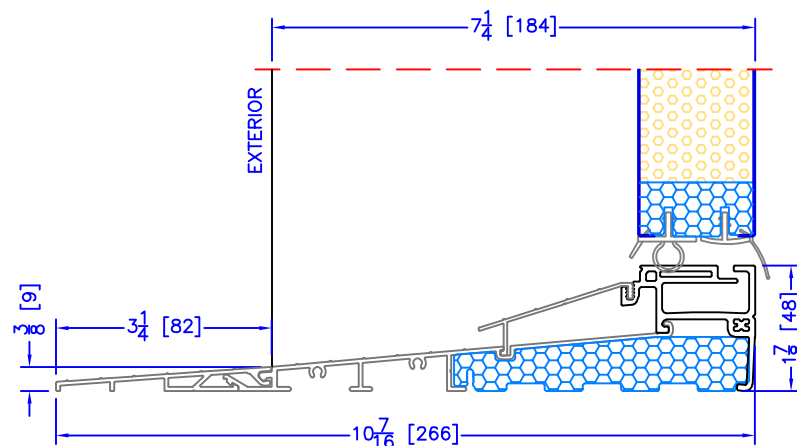

4 7/8" INSWING HIGH PERFORMANCE SILL
CLOSE-OUT EXTENSION
(USED WITH PLAIN FRAME)

6 5/8" INSWING HIGH PERFORMANCE SILL
CLOSE-OUT EXTENSION
(USED WITH PLAIN FRAME)

7 1/4" INSWING HIGH PERFORMANCE SILL
CLOSE-OUT EXTENSION
(USED WITH PLAIN FRAME)

7 1/4" INSWING HIGH PERFORMANCE SILL
2 PC ALUMINUM (2" EXT)
(USED WITH ALL OTHER EXTERIOR OPTIONS)

6 5/8" INSWING HIGH PERFORMANCE SILL
1 PC ALUMINUM
(USED WITH 2" DOOR BM'S/J-TRIM'S)

4 7/8" INSWING HIGH PERFORMANCE SILL
2 PC ALUMINUM (3 1/4" EXT)
(USED WITH 1 1/2" EXTENDED BM/J-TRIM & FLUSH EXTENSION)

6 5/8" INSWING HIGH PERFORMANCE SILL
2 PC ALUMINUM (3 1/4" EXT)
(USED WITH 1 1/2" EXTENDED BM/J-TRIM & FLUSH EXTENSION)

7 1/4" INSWING HIGH PERFORMANCE SILL
2 PC ALUMINUM (3 1/4" EXT)
(USED WITH 1 1/2" EXTENDED BM/J-TRIM & FLUSH EXTENSION)

4 7/8" INSWING HIGH PERFORMANCE SILL
1 PC ALUMINUM
(USED WITH 2" DOOR BM'S/J-TRIM'S)