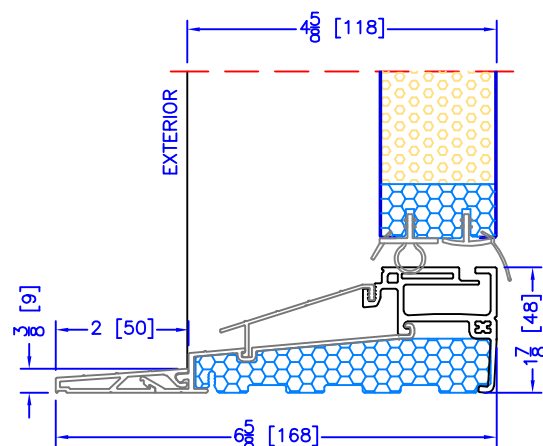

4 7/8" INSWING HIGH PERFORMANCE SILL
CLOSE-OUT EXTENSION
(USED WITH PLAIN FRAME)

6 5/8" INSWING HIGH PERFORMANCE SILL
CLOSE-OUT EXTENSION
(USED WITH PLAIN FRAME)

7 1/4" INSWING HIGH PERFORMANCE SILL
CLOSE-OUT EXTENSION
(USED WITH PLAIN FRAME)

4 7/8" INSWING ASSISTED LIVING SILL

6 5/8" INSWING ASSISTED LIVING SILL

4 7/8" INSWING HIGH PERFORMANCE SILL
2 PC ALUMINUM (2" EXT)
(USED WITH ALL OTHER EXTERIOR OPTIONS)

6 5/8" INSWING HIGH PERFORMANCE SILL
2 PC ALUMINUM (2" EXT)
(USED WITH ALL OTHER EXTERIOR OPTIONS)

7 1/4" INSWING HIGH PERFORMANCE SILL
2 PC ALUMINUM (2" EXT)
(USED WITH ALL OTHER EXTERIOR OPTIONS)

6 5/8" INSWING HIGH PERFORMANCE SILL
1 PC ALUMINUM
(USED WITH 2" DOOR BM'S/J-TRIM'S)

4 7/8" INSWING HIGH PERFORMANCE SILL
2 PC ALUMINUM (3 1/4" EXT)
(USED WITH 1 1/2" EXTENDED BM/J-TRIM & FLUSH EXTENSION)

6 5/8" INSWING HIGH PERFORMANCE SILL
2 PC ALUMINUM (3 1/4" EXT)
(USED WITH 1 1/2" EXTENDED BM/J-TRIM & FLUSH EXTENSION)

7 1/4" INSWING HIGH PERFORMANCE SILL
2 PC ALUMINUM (3 1/4" EXT)
(USED WITH 1 1/2" EXTENDED BM/J-TRIM & FLUSH EXTENSION)