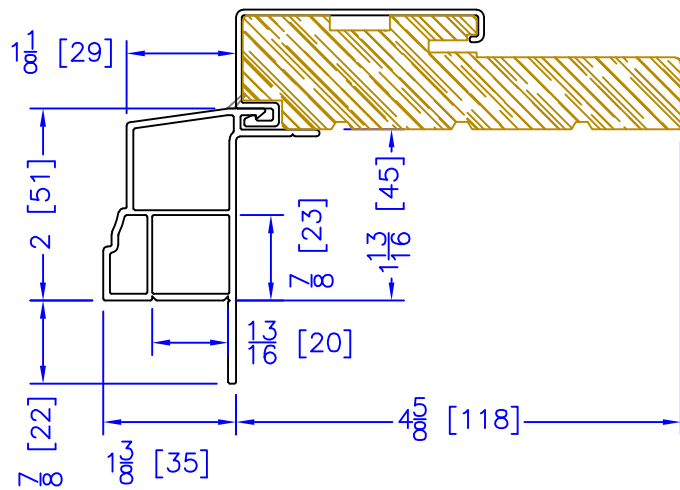

FLASHING FLANGE

7/8" BM/J-TRIM

2" 2-PC DOOR BM
(AVAILABLE w/ STORM DOOR PREP)
(N/A w/ SHAPES)

2" VINYL DOOR BM
(AVAILABLE w/ STORM DOOR PREP)
(N/A w/ SHAPES)

1-1/2" BM/J-TRIM

2" 180 BM/J-TRIM

3-1/2" BM/J-TRIM

3-1/2" 180 BM/J-TRIM

1-1/2" EXTENDED BM/J-TRIM

FLUSH EXTENSION

ADD 2" TO FRAME DEPTH FOR 6 5/8" FRAMES
ADD 2 5/8" TO FRAME DEPTH FOR 7 1/4" FRAMES
ALL OTHER OFFSETS ARE THE SAME FOR THE 6 5/8" & 7 1/4" FRAMES