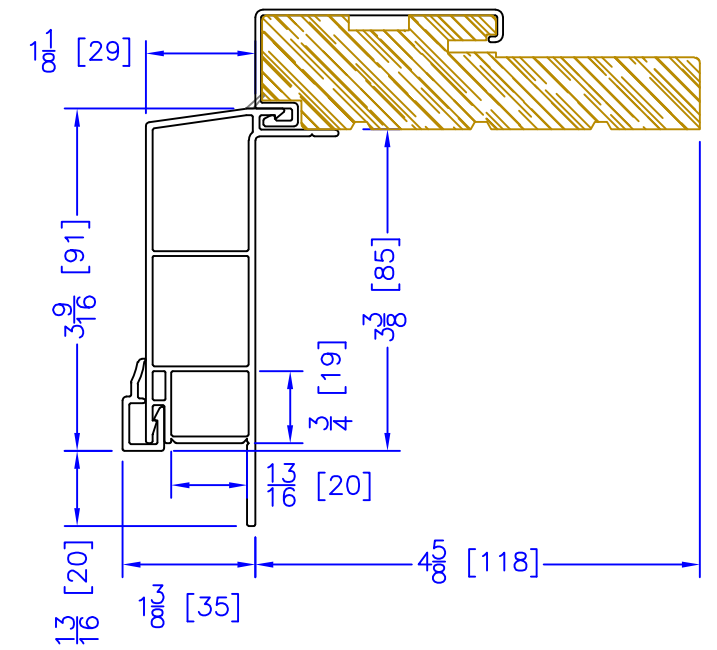

FLASHING FLANGE

7/8" BM/J-TRIM

2" 2-PC DOOR BM
(AVAILABLE w/ STORM DOOR PREP)
(N/A w/ SHAPES)

2" VINYL DOOR BM
(AVAILABLE w/ STORM DOOR PREP)
(N/A w/ SHAPES)

1-1/2" BM/J-TRIM

2" 180 BM/J-TRIM

3-1/2" BM/J-TRIM

3-1/2" 180 BM/J-TRIM

1-1/2" EXTENDED BM/J-TRIM

FLUSH EXTENSION

ADD 2" TO FRAME DEPTH FOR 6 5/8" FRAMES
ADD 2 5/8" TO FRAME DEPTH FOR 7 1/4" FRAMES
ALL OTHER OFFSETS ARE THE SAME FOR THE 6 5/8" & 7 1/4" FRAMES