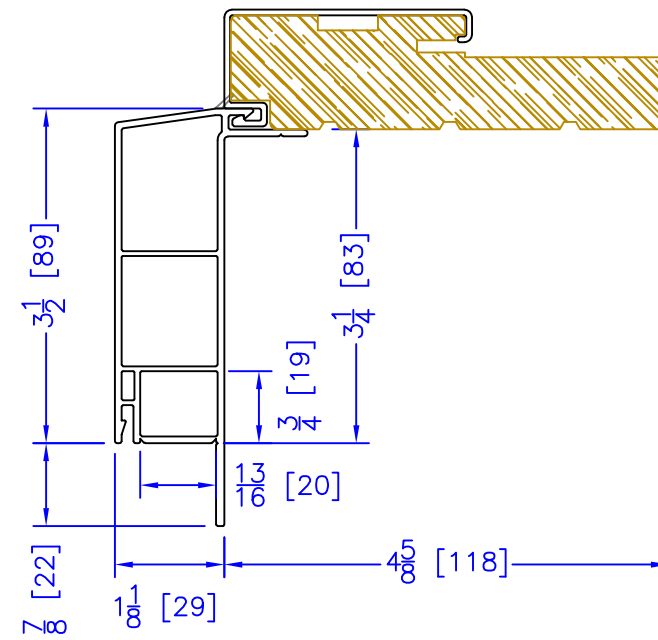

FLASHING FLANGE

7/8" BM/J-TRIM

2" 2-PC DOOR BM
(AVAILABLE w/ STORM DOOR PREP)
(N/A w/ SHAPES)

2" VINYL DOOR BM
(AVAILABLE w/ STORM DOOR PREP)
(N/A w/ SHAPES)

1-1/2" BM/J-TRIM

2" 180 BM/J-TRIM

3-1/2" BM/J-TRIM

3-1/2" 180 BM/J-TRIM

1-1/2" EXTENDED BM/J-TRIM

FLUSH EXTENSION

ADD 2" TO FRAME DEPTH FOR 6 5/8" FRAMES
ADD 2 5/8" TO FRAME DEPTH FOR 7 1/4" FRAMES
ALL OTHER OFFSETS ARE THE SAME FOR THE 6 5/8" & 7 1/4" FRAMES