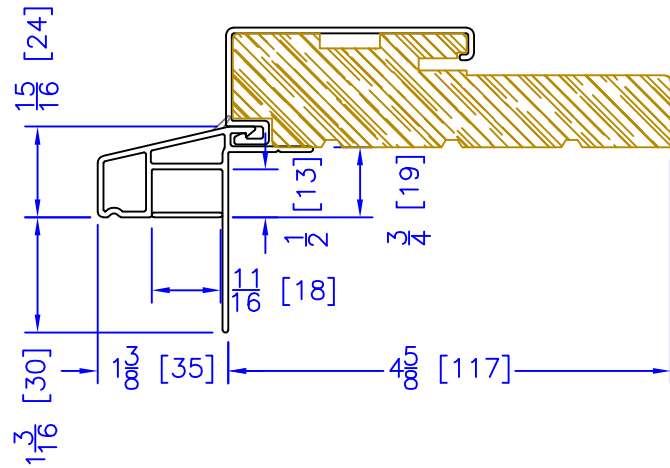

FLASHING FLANGE

7/8" BM/J-TRIM

2" 2-PC DOOR BM
(AVAILABLE w/ STORM DOOR PREP)
(N/A w/ SHAPES)

2" VINYL DOOR BM
(AVAILABLE w/ STORM DOOR PREP)
(N/A w/ SHAPES)

1-1/2" BM/J-TRIM

2" 180 BM/J-TRIM

3-1/2" BM/J-TRIM

3-1/2" 180 BM/J-TRIM

1-1/2" EXTENDED BM/J-TRIM

FLUSH EXTENSION

ADD 2" TO FRAME DEPTH FOR 6 5/8" FRAMES
ADD 2 5/8" TO FRAME DEPTH FOR 7 1/4" FRAMES
ALL OTHER OFFSETS ARE THE SAME FOR THE 6 5/8" & 7 1/4" FRAMES