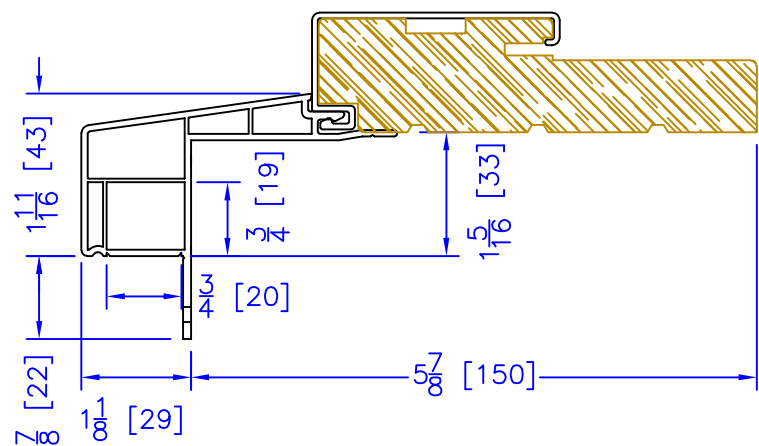

FLASHING FLANGE

7/8" BM/J-TRIM

2" 2-PC DOOR BM
(AVAILABLE w/ STORM DOOR PREP)
(N/A w/ SHAPES)

2" VINYL DOOR BM
(AVAILABLE w/ STORM DOOR PREP)
(N/A w/ SHAPES)

1-1/2" BM/J-TRIM

2" 180 BM/J-TRIM

3-1/2" BM/J-TRIM

3-1/2" 180 BM/J-TRIM

1-1/2" EXTENDED BM/J-TRIM

FLUSH EXTENSION

ADD 2" TO FRAME DEPTH FOR 6 5/8" FRAMES
ADD 2 5/8" TO FRAME DEPTH FOR 7 1/4" FRAMES
ALL OTHER OFFSETS ARE THE SAME FOR THE 6 5/8" & 7 1/4" FRAMES