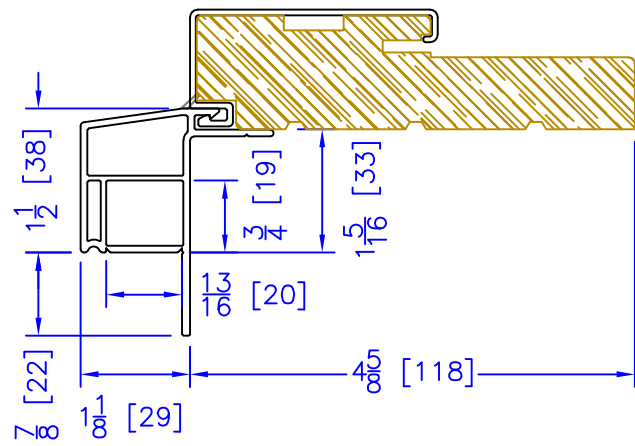

FLASHING FLANGE

7/8" BM/J-TRIM

2" 2-PC DOOR BM
(AVAILABLE w/ STORM DOOR PREP)
(N/A w/ SHAPES)

2" VINYL DOOR BM
(AVAILABLE w/ STORM DOOR PREP)
(N/A w/ SHAPES)

1-1/2" BM/J-TRIM

2" 180 BM/J-TRIM

3-1/2" BM/J-TRIM

3-1/2" 180 BM/J-TRIM

1-1/2" EXTENDED BM/J-TRIM

FLUSH EXTENSION

ADD 2" TO FRAME DEPTH FOR 6 5/8" FRAMES
ADD 2 5/8" TO FRAME DEPTH FOR 7 1/4" FRAMES
ALL OTHER OFFSETS ARE THE SAME FOR THE 6 5/8" & 7 1/4" FRAMES