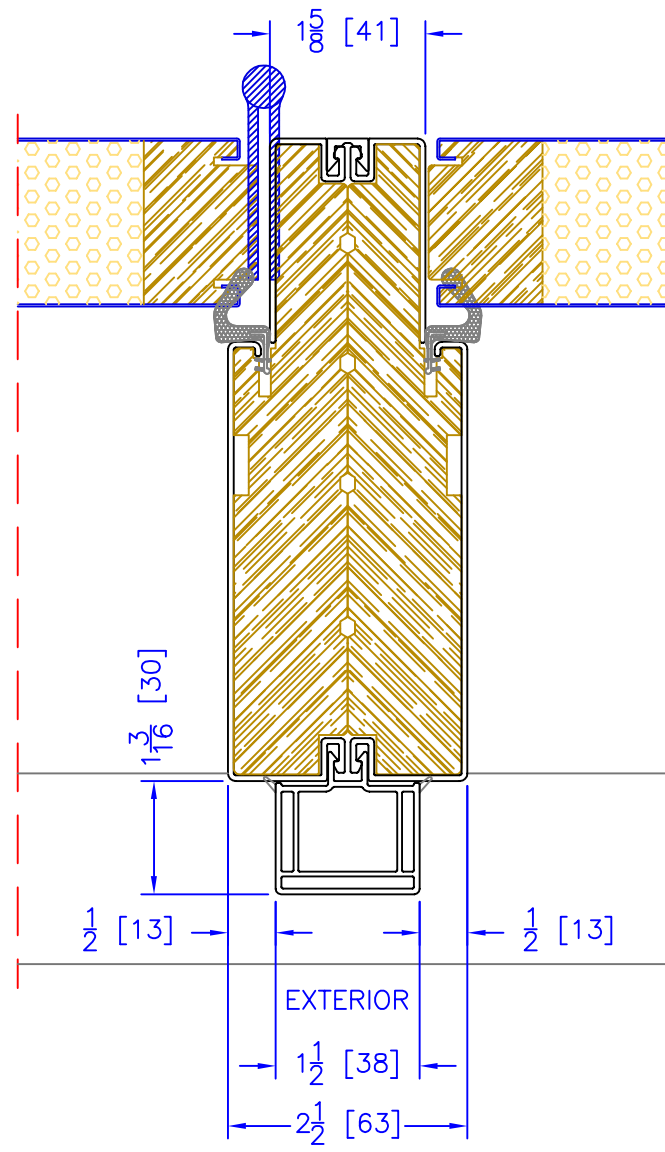

4 5/8" INSWING OPERATOR/SIDELITE
 VERTICAL MULLION
 STORM DOOR PREP ON POST
 ONLY AVAILABLE w/ STORM DOOR
 PREP BRICKMOULDS

6 5/8" INSWING OPERATOR/SIDELITE
 VERTICAL MULLION
 STORM DOOR PREP ON POST
 ONLY AVAILABLE w/ STORM DOOR
 PREP BRICKMOULDS