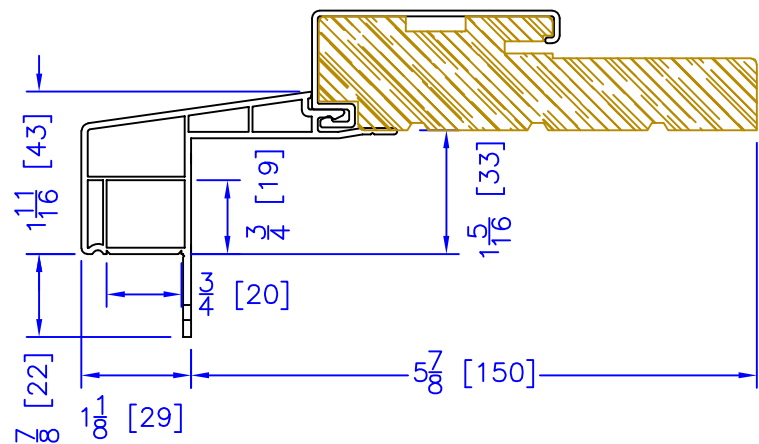

FLASHING FLANGE

7/8" BM/J-TRIM

2" 2-PC DOOR BM
(AVAILABLE w/ STORM DOOR PREP)
(N/A w/ SHAPES)

2" VINYL DOOR BM
(AVAILABLE w/ STORM DOOR PREP)
(N/A w/ SHAPES)

1-1/2" BM/J-TRIM

2" 180 BM/J-TRIM

3-1/2" BM/J-TRIM

3-1/2" 180 BM/J-TRIM

1-1/2" EXTENDED BM/J-TRIM

FLUSH EXTENSION

ADD 2" TO FRAME DEPTH FOR 6 5/8" FRAMES
ADD 2 5/8" TO FRAME DEPTH FOR 7 1/4" FRAMES
ALL OTHER OFFSETS ARE THE SAME FOR THE 6 5/8" & 7 1/4" FRAMES