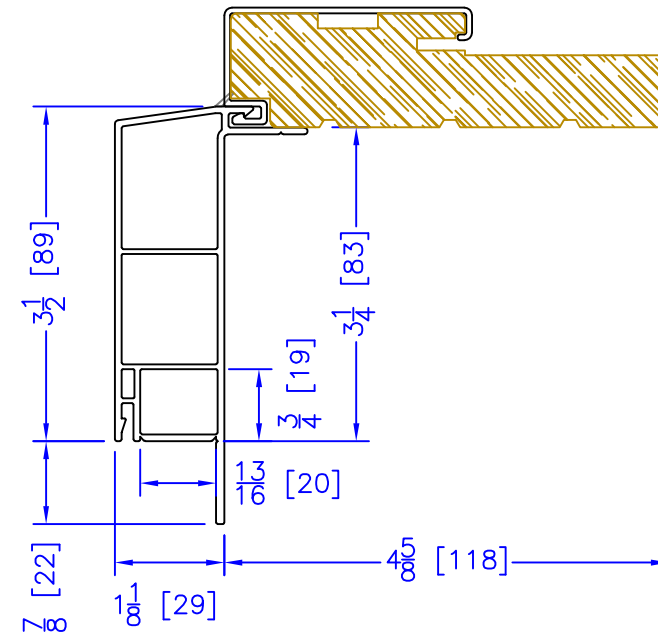

FLASHING FLANGE

7/8" BM/J-TRIM

2" 2-PC DOOR BM
(AVAILABLE w/ STORM DOOR PREP)
(N/A w/ SHAPES)

2" VINYL DOOR BM
(AVAILABLE w/ STORM DOOR PREP)
(N/A w/ SHAPES)

1-1/2" BM/J-TRIM

2" 180 BM/J-TRIM

3-1/2" BM/J-TRIM

3-1/2" 180 BM/J-TRIM

1-1/2" EXTENDED BM/J-TRIM

FLUSH EXTENSION

ADD 2" TO FRAME DEPTH FOR 6 5/8" FRAMES
ADD 2 5/8" TO FRAME DEPTH FOR 7 1/4" FRAMES
ALL OTHER OFFSETS ARE THE SAME FOR THE 6 5/8" & 7 1/4" FRAMES