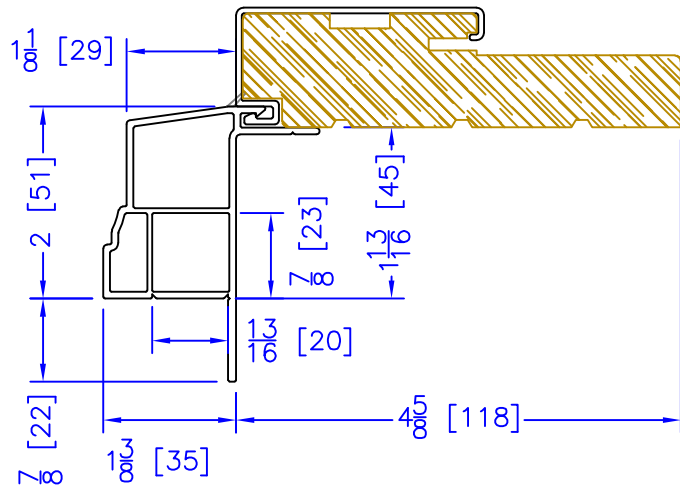

FLASHING FLANGE

7/8" BM/J-TRIM

2" 2-PC DOOR BM
(AVAILABLE w/ STORM DOOR PREP)
(N/A w/ SHAPES)

2" VINYL DOOR BM
(AVAILABLE w/ STORM DOOR PREP)
(N/A w/ SHAPES)

1-1/2" BM/J-TRIM

2" 180 BM/J-TRIM

3-1/2" BM/J-TRIM

3-1/2" 180 BM/J-TRIM

1-1/2" EXTENDED BM/J-TRIM

FLUSH EXTENSION

ADD 2" TO FRAME DEPTH FOR 6 5/8" FRAMES
ADD 2 5/8" TO FRAME DEPTH FOR 7 1/4" FRAMES
ALL OTHER OFFSETS ARE THE SAME FOR THE 6 5/8" & 7 1/4" FRAMES