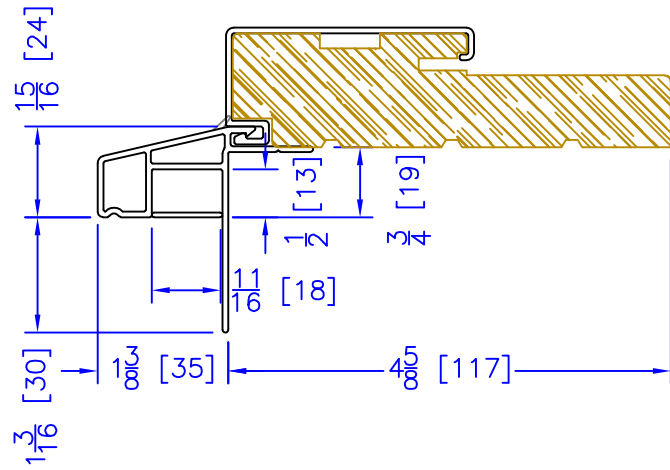

FLASHING FLANGE

7/8" BM/J-TRIM

2" 2-PC DOOR BM
(AVAILABLE w/ STORM DOOR PREP)
(N/A w/ SHAPES)

2" VINYL DOOR BM
(AVAILABLE w/ STORM DOOR PREP)
(N/A w/ SHAPES)

1-1/2" BM/J-TRIM

2" 180 BM/J-TRIM

3-1/2" BM/J-TRIM

3-1/2" 180 BM/J-TRIM

1-1/2" EXTENDED BM/J-TRIM

FLUSH EXTENSION

ADD 2" TO FRAME DEPTH FOR 6 5/8" FRAMES
ADD 2 5/8" TO FRAME DEPTH FOR 7 1/4" FRAMES
ALL OTHER OFFSETS ARE THE SAME FOR THE 6 5/8" & 7 1/4" FRAMES