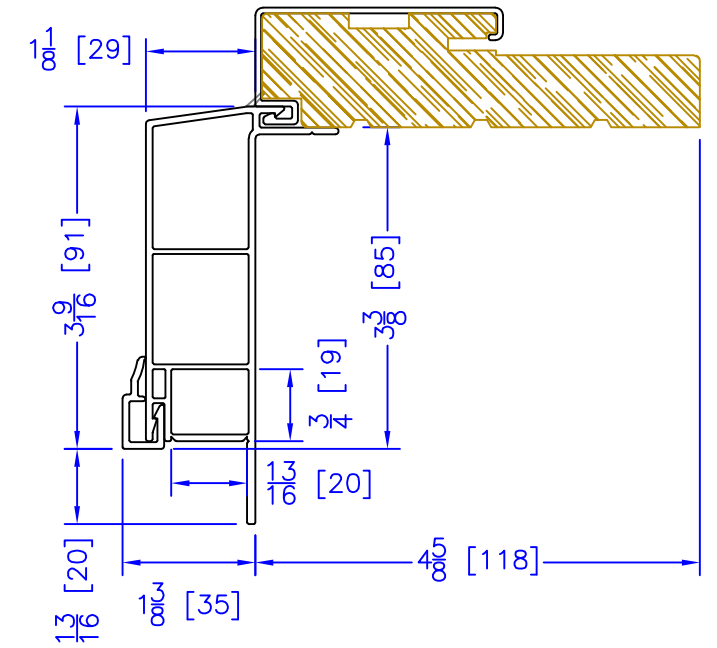

FLASHING FLANGE

7/8" BM/J-TRIM

2" 2-PC DOOR BM
(AVAILABLE w/ STORM DOOR PREP)
(N/A w/ SHAPES)

2" VINYL DOOR BM
(AVAILABLE w/ STORM DOOR PREP)
(N/A w/ SHAPES)

1-1/2" BM/J-TRIM

2" 180 BM/J-TRIM

3-1/2" BM/J-TRIM

3-1/2" 180 BM/J-TRIM

1-1/2" EXTENDED BM/J-TRIM

FLUSH EXTENSION

ADD 2" TO FRAME DEPTH FOR 6 5/8" FRAMES
ADD 2 5/8" TO FRAME DEPTH FOR 7 1/4" FRAMES
ALL OTHER OFFSETS ARE THE SAME FOR THE 6 5/8" & 7 1/4" FRAMES