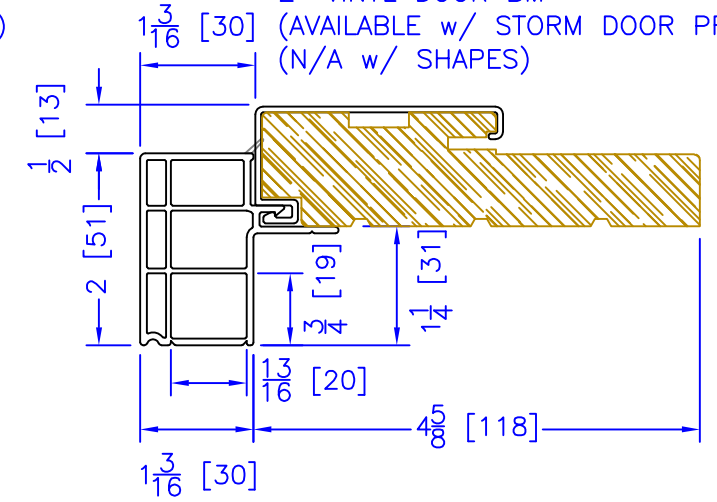

FLASHING FLANGE

7/8" BM/J-TRIM

2" 2-PC DOOR BM
(AVAILABLE w/ STORM DOOR PREP)
(N/A w/ SHAPES)

2" VINYL DOOR BM
(AVAILABLE w/ STORM DOOR PREP)
(N/A w/ SHAPES)

1-1/2" BM/J-TRIM

2" 180 BM/J-TRIM

3-1/2" BM/J-TRIM

3-1/2" 180 BM/J-TRIM

1-1/2" EXTENDED BM/J-TRIM

FLUSH EXTENSION

ADD 2" TO FRAME DEPTH FOR 6 5/8" FRAMES
ADD 2 5/8" TO FRAME DEPTH FOR 7 1/4" FRAMES
ALL OTHER OFFSETS ARE THE SAME FOR THE 6 5/8" & 7 1/4" FRAMES