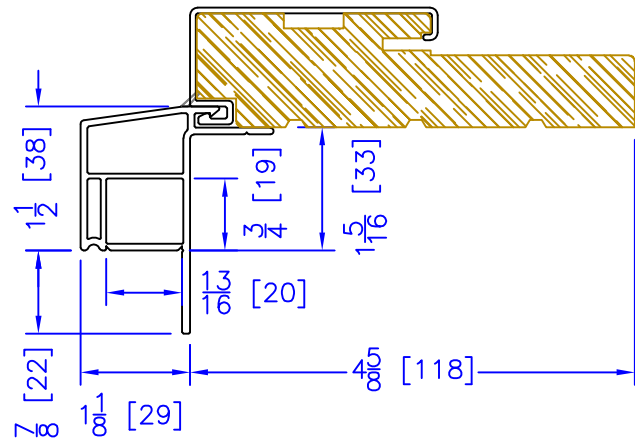

FLASHING FLANGE

7/8" BM/J-TRIM

2" 2-PC DOOR BM
(AVAILABLE w/ STORM DOOR PREP)
(N/A w/ SHAPES)

2" VINYL DOOR BM
(AVAILABLE w/ STORM DOOR PREP)
(N/A w/ SHAPES)

1-1/2" BM/J-TRIM

2" 180 BM/J-TRIM

3-1/2" BM/J-TRIM

3-1/2" 180 BM/J-TRIM

1-1/2" EXTENDED BM/J-TRIM

FLUSH EXTENSION

ADD 2" TO FRAME DEPTH FOR 6 5/8" FRAMES
ADD 2 5/8" TO FRAME DEPTH FOR 7 1/4" FRAMES
ALL OTHER OFFSETS ARE THE SAME FOR THE 6 5/8" & 7 1/4" FRAMES