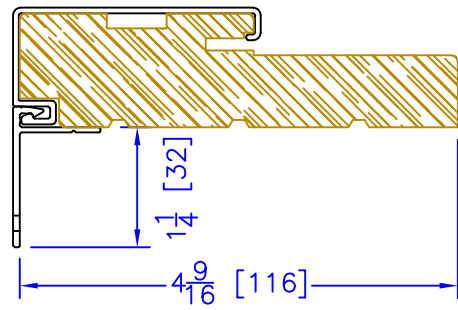

FLASHING FLANGE

7/8" BM/J-TRIM

2" 2-PC DOOR BM
(AVAILABLE w/ STORM DOOR PREP)
(N/A w/ SHAPES)

2" VINYL DOOR BM
(AVAILABLE w/ STORM DOOR PREP)
(N/A w/ SHAPES)

1-1/2" BM/J-TRIM

2" 180 BM/J-TRIM

3-1/2" BM/J-TRIM

3-1/2" 180 BM/J-TRIM

1-1/2" EXTENDED BM/J-TRIM

FLUSH EXTENSION

ADD 2" TO FRAME DEPTH FOR 6 5/8" FRAMES
ADD 2 5/8" TO FRAME DEPTH FOR 7 1/4" FRAMES
ALL OTHER OFFSETS ARE THE SAME FOR THE 6 5/8" & 7 1/4" FRAMES