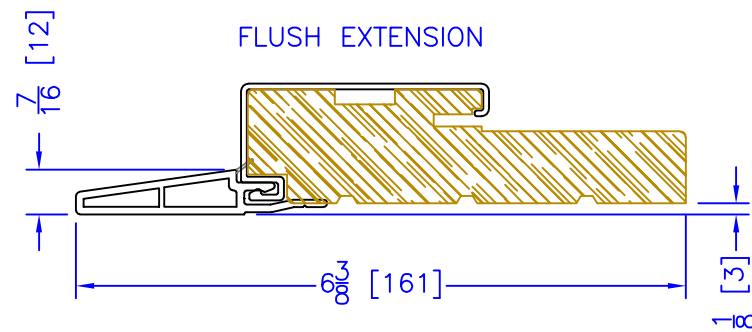

FLASHING FLANGE

7/8" BM/J-TRIM

2" 2-PC DOOR BM
(AVAILABLE w/ STORM DOOR PREP)
(N/A w/ SHAPES)

2" VINYL DOOR BM
(AVAILABLE w/ STORM DOOR PREP)
(N/A w/ SHAPES)

1-1/2" BM/J-TRIM

2" 180 BM/J-TRIM

3-1/2" BM/J-TRIM

3-1/2" 180 BM/J-TRIM

1-1/2" EXTENDED BM/J-TRIM

FLUSH EXTENSION

ADD 2" TO FRAME DEPTH FOR 6 5/8" FRAMES
ADD 2 5/8" TO FRAME DEPTH FOR 7 1/4" FRAMES
ALL OTHER OFFSETS ARE THE SAME FOR THE 6 5/8" & 7 1/4" FRAMES