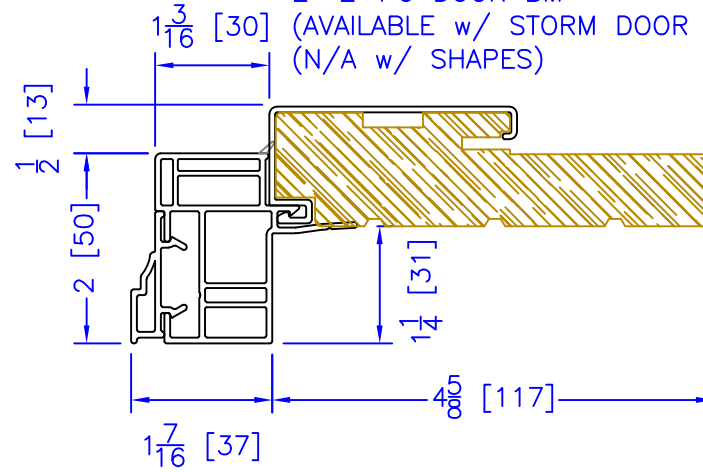

FLASHING FLANGE

7/8" BM/J-TRIM

2" 2-PC DOOR BM
(AVAILABLE w/ STORM DOOR PREP)
(N/A w/ SHAPES)

2" VINYL DOOR BM
(AVAILABLE w/ STORM DOOR PREP)
(N/A w/ SHAPES)

1-1/2" BM/J-TRIM

2" 180 BM/J-TRIM

3-1/2" BM/J-TRIM

3-1/2" 180 BM/J-TRIM

1-1/2" EXTENDED BM/J-TRIM

FLUSH EXTENSION

ADD 2" TO FRAME DEPTH FOR 6 5/8" FRAMES
ADD 2 5/8" TO FRAME DEPTH FOR 7 1/4" FRAMES
ALL OTHER OFFSETS ARE THE SAME FOR THE 6 5/8" & 7 1/4" FRAMES