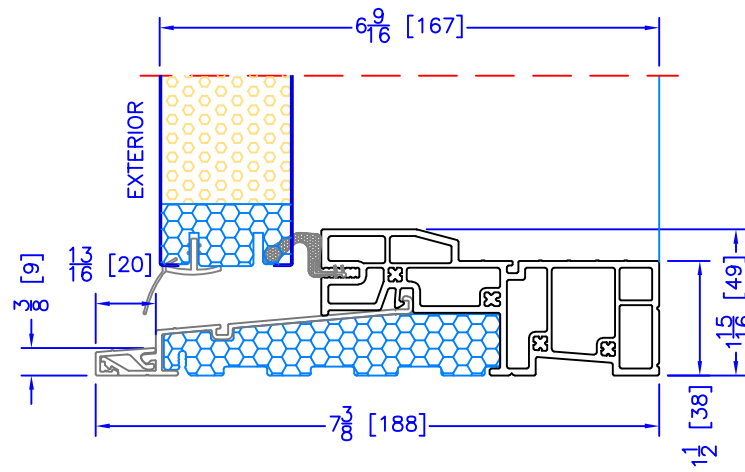

48" OUTSWING HIGH PERFORMANCE SILL  
CLOSE-OUT EXTENSION  
(USED WITH PLAIN FRAME)

65" OUTSWING HIGH PERFORMANCE SILL  
CLOSE-OUT EXTENSION  
(USED WITH PLAIN FRAME)

48" OUTSWING HIGH PERFORMANCE SILL  
2 PC ALUMINUM (3/4" EXT)  
(USED WITH 1 1/2" EXTENDED BM/J-TRIM & FLUSH EXTENSION)

65" OUTSWING HIGH PERFORMANCE SILL  
2 PC ALUMINUM (3/4" EXT)  
(USED WITH 1 1/2" EXTENDED BM/J-TRIM & FLUSH EXTENSION)

48" OUTSWING HIGH PERFORMANCE SILL  
2 PC ALUMINUM (2" EXT)  
(USED WITH ALL OTHER EXTERIOR OPTIONS)

65" OUTSWING HIGH PERFORMANCE SILL  
2 PC ALUMINUM (2" EXT)  
(USED WITH ALL OTHER EXTERIOR OPTIONS)

48" OUTSWING ASSISTED LIVING SILL

65" OUTSWING ASSISTED LIVING SILL