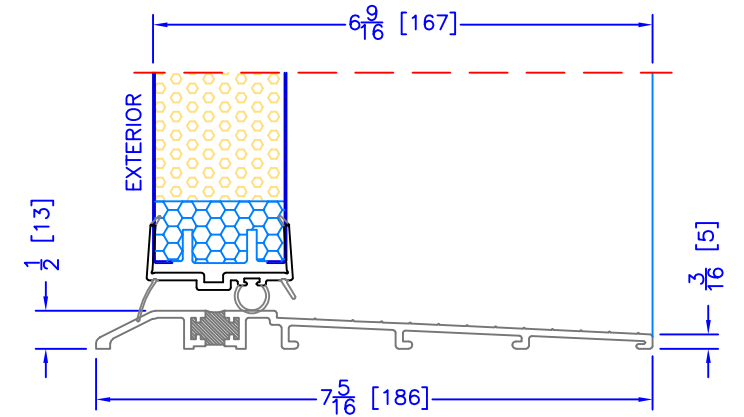

48" OUTSWING HIGH PERFORMANCE SILL  
CLOSE-OUT EXTENSION  
(USED WITH PLAIN FRAME)

65" OUTSWING HIGH PERFORMANCE SILL  
CLOSE-OUT EXTENSION  
(USED WITH PLAIN FRAME)

48" OUTSWING HIGH PERFORMANCE SILL  
2 PC ALUMINUM (3/4" EXT)  
(USED WITH 1 1/2" EXTENDED BM/J-TRIM & FLUSH EXTENSION)

65" OUTSWING HIGH PERFORMANCE SILL  
2 PC ALUMINUM (3/4" EXT)  
(USED WITH 1 1/2" EXTENDED BM/J-TRIM & FLUSH EXTENSION)

48" OUTSWING HIGH PERFORMANCE SILL  
2 PC ALUMINUM (2" EXT)  
(USED WITH ALL OTHER EXTERIOR OPTIONS)

65" OUTSWING HIGH PERFORMANCE SILL  
2 PC ALUMINUM (2" EXT)  
(USED WITH ALL OTHER EXTERIOR OPTIONS)

48" OUTSWING ASSISTED LIVING SILL

65" OUTSWING ASSISTED LIVING SILL