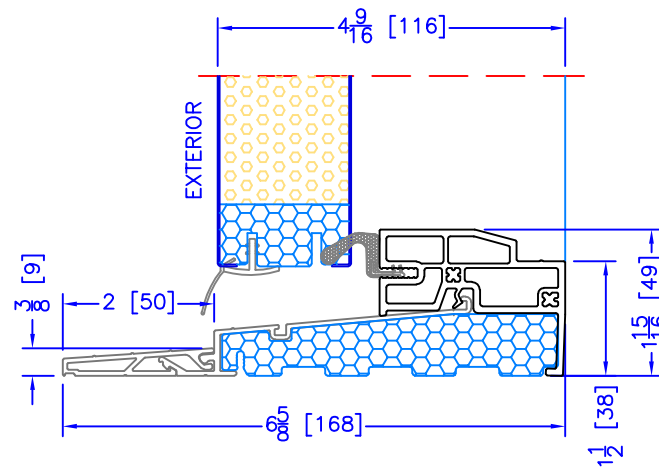

48" OUTSWING HIGH PERFORMANCE SILL  
CLOSE-OUT EXTENSION  
(USED WITH PLAIN FRAME)

65" OUTSWING HIGH PERFORMANCE SILL  
CLOSE-OUT EXTENSION  
(USED WITH PLAIN FRAME)

48" OUTSWING HIGH PERFORMANCE SILL  
2 PC ALUMINUM (3/4" EXT)  
(USED WITH 1 1/2" EXTENDED BM/J-TRIM & FLUSH EXTENSION)

65" OUTSWING HIGH PERFORMANCE SILL  
2 PC ALUMINUM (3/4" EXT)  
(USED WITH 1 1/2" EXTENDED BM/J-TRIM & FLUSH EXTENSION)

48" OUTSWING HIGH PERFORMANCE SILL  
2 PC ALUMINUM (2" EXT)  
(USED WITH ALL OTHER EXTERIOR OPTIONS)

65" OUTSWING HIGH PERFORMANCE SILL  
2 PC ALUMINUM (2" EXT)  
(USED WITH ALL OTHER EXTERIOR OPTIONS)

48" OUTSWING ASSISTED LIVING SILL

65" OUTSWING ASSISTED LIVING SILL