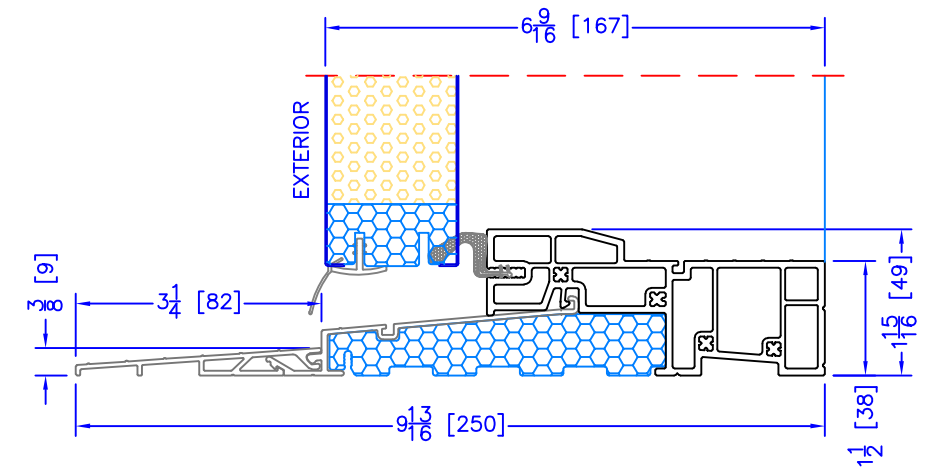

48" OUTSWING HIGH PERFORMANCE SILL  
CLOSE-OUT EXTENSION  
(USED WITH PLAIN FRAME)

65" OUTSWING HIGH PERFORMANCE SILL  
CLOSE-OUT EXTENSION  
(USED WITH PLAIN FRAME)

48" OUTSWING HIGH PERFORMANCE SILL  
2 PC ALUMINUM (3/4" EXT)  
(USED WITH 1 1/2" EXTENDED BM/J-TRIM & FLUSH EXTENSION)

65" OUTSWING HIGH PERFORMANCE SILL  
2 PC ALUMINUM (3/4" EXT)  
(USED WITH 1 1/2" EXTENDED BM/J-TRIM & FLUSH EXTENSION)

48" OUTSWING HIGH PERFORMANCE SILL  
2 PC ALUMINUM (2" EXT)  
(USED WITH ALL OTHER EXTERIOR OPTIONS)

65" OUTSWING HIGH PERFORMANCE SILL  
2 PC ALUMINUM (2" EXT)  
(USED WITH ALL OTHER EXTERIOR OPTIONS)

48" OUTSWING ASSISTED LIVING SILL

65" OUTSWING ASSISTED LIVING SILL