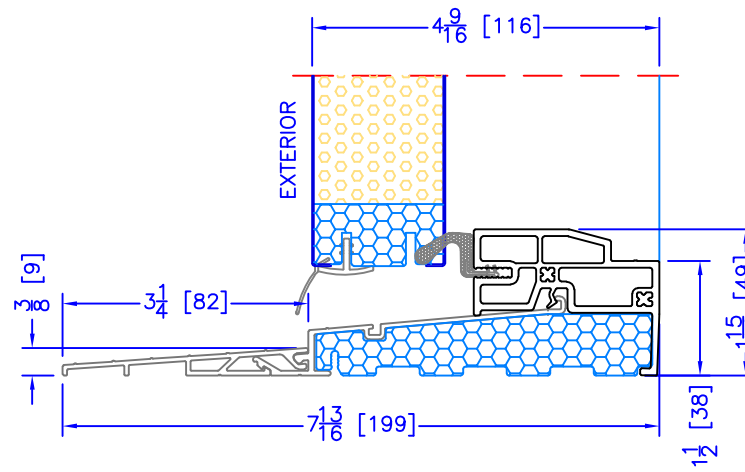

48" OUTSWING HIGH PERFORMANCE SILL  
CLOSE-OUT EXTENSION  
(USED WITH PLAIN FRAME)

65" OUTSWING HIGH PERFORMANCE SILL  
CLOSE-OUT EXTENSION  
(USED WITH PLAIN FRAME)

48" OUTSWING HIGH PERFORMANCE SILL  
2 PC ALUMINUM (3/4" EXT)  
(USED WITH 1 1/2" EXTENDED BM/J-TRIM & FLUSH EXTENSION)

65" OUTSWING HIGH PERFORMANCE SILL  
2 PC ALUMINUM (3/4" EXT)  
(USED WITH 1 1/2" EXTENDED BM/J-TRIM & FLUSH EXTENSION)

48" OUTSWING HIGH PERFORMANCE SILL  
2 PC ALUMINUM (2" EXT)  
(USED WITH ALL OTHER EXTERIOR OPTIONS)

65" OUTSWING HIGH PERFORMANCE SILL  
2 PC ALUMINUM (2" EXT)  
(USED WITH ALL OTHER EXTERIOR OPTIONS)

48" OUTSWING ASSISTED LIVING SILL

65" OUTSWING ASSISTED LIVING SILL