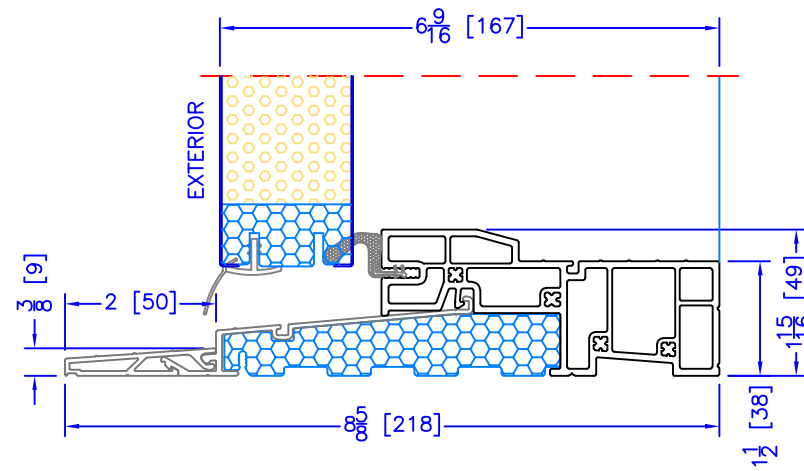

48" OUTSWING HIGH PERFORMANCE SILL  
CLOSE-OUT EXTENSION  
(USED WITH PLAIN FRAME)

65" OUTSWING HIGH PERFORMANCE SILL  
CLOSE-OUT EXTENSION  
(USED WITH PLAIN FRAME)

48" OUTSWING HIGH PERFORMANCE SILL  
2 PC ALUMINUM (3/4" EXT)  
(USED WITH 1 1/2" EXTENDED BM/J-TRIM & FLUSH EXTENSION)

65" OUTSWING HIGH PERFORMANCE SILL  
2 PC ALUMINUM (3/4" EXT)  
(USED WITH 1 1/2" EXTENDED BM/J-TRIM & FLUSH EXTENSION)

48" OUTSWING HIGH PERFORMANCE SILL  
2 PC ALUMINUM (2" EXT)  
(USED WITH ALL OTHER EXTERIOR OPTIONS)

65" OUTSWING HIGH PERFORMANCE SILL  
2 PC ALUMINUM (2" EXT)  
(USED WITH ALL OTHER EXTERIOR OPTIONS)

48" OUTSWING ASSISTED LIVING SILL

65" OUTSWING ASSISTED LIVING SILL