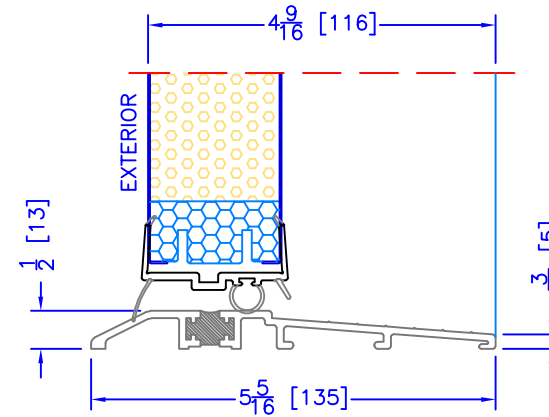

48" OUTSWING HIGH PERFORMANCE SILL  
CLOSE-OUT EXTENSION  
(USED WITH PLAIN FRAME)

65" OUTSWING HIGH PERFORMANCE SILL  
CLOSE-OUT EXTENSION  
(USED WITH PLAIN FRAME)

48" OUTSWING HIGH PERFORMANCE SILL  
2 PC ALUMINUM (3/4" EXT)  
(USED WITH 1 1/2" EXTENDED BM/J-TRIM & FLUSH EXTENSION)

65" OUTSWING HIGH PERFORMANCE SILL  
2 PC ALUMINUM (3/4" EXT)  
(USED WITH 1 1/2" EXTENDED BM/J-TRIM & FLUSH EXTENSION)

48" OUTSWING HIGH PERFORMANCE SILL  
2 PC ALUMINUM (2" EXT)  
(USED WITH ALL OTHER EXTERIOR OPTIONS)

65" OUTSWING HIGH PERFORMANCE SILL  
2 PC ALUMINUM (2" EXT)  
(USED WITH ALL OTHER EXTERIOR OPTIONS)

48" OUTSWING ASSISTED LIVING SILL

65" OUTSWING ASSISTED LIVING SILL