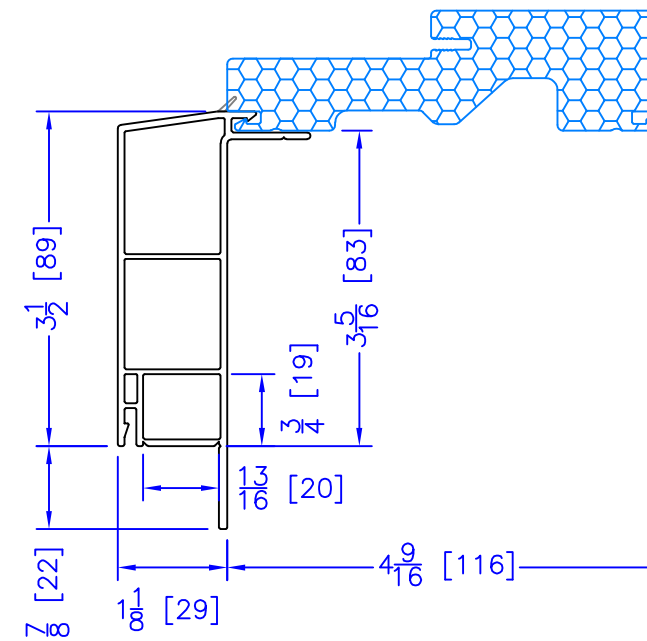

FLASHING FLANGE

7/8" BM/J-TRIM

2" 2-PC CONTOUR BM

1-1/2" EXTENDED BM/J-TRIM

1-1/2" BM/J-TRIM

2" 180 BM/J-TRIM

3-1/2" BM/J-TRIM

3-1/2" 180 BM/J-TRIM

FLUSH EXTENSION

ADD 2" TO FRAME DEPTH FOR 6 3/8" FRAMES  
ALL OTHER OFFSETS ARE THE SAME FOR THE 6 3/8" FRAMES