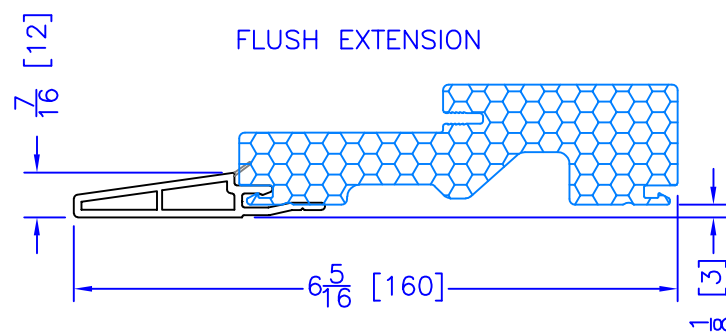

FLASHING FLANGE

7/8" BM/J-TRIM

2" 2-PC CONTOUR BM

1-1/2" EXTENDED BM/J-TRIM

1-1/2" BM/J-TRIM

2" 180 BM/J-TRIM

3-1/2" BM/J-TRIM

3-1/2" 180 BM/J-TRIM

FLUSH EXTENSION

ADD 2" TO FRAME DEPTH FOR 6 3/8" FRAMES  
ALL OTHER OFFSETS ARE THE SAME FOR THE 6 3/8" FRAMES