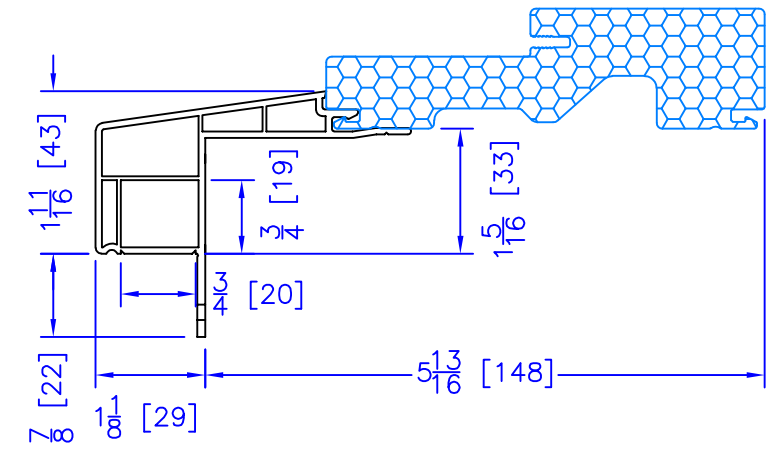

FLASHING FLANGE

7/8" BM/J-TRIM

2" 2-PC CONTOUR BM

1-1/2" EXTENDED BM/J-TRIM

1-1/2" BM/J-TRIM

2" 180 BM/J-TRIM

3-1/2" BM/J-TRIM

3-1/2" 180 BM/J-TRIM

FLUSH EXTENSION

ADD 2" TO FRAME DEPTH FOR 6 3/8" FRAMES  
ALL OTHER OFFSETS ARE THE SAME FOR THE 6 3/8" FRAMES