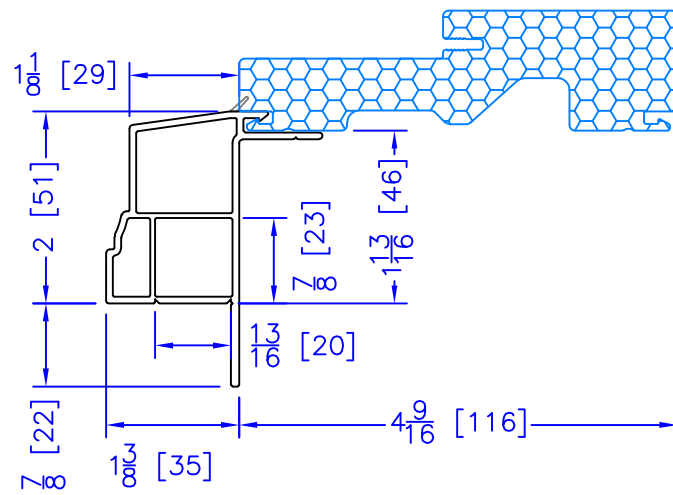

FLASHING FLANGE

7/8" BM/J-TRIM

2" 2-PC CONTOUR BM

1-1/2" EXTENDED BM/J-TRIM

1-1/2" BM/J-TRIM

2" 180 BM/J-TRIM

3-1/2" BM/J-TRIM

3-1/2" 180 BM/J-TRIM

FLUSH EXTENSION

ADD 2" TO FRAME DEPTH FOR 6 3/8" FRAMES  
ALL OTHER OFFSETS ARE THE SAME FOR THE 6 3/8" FRAMES