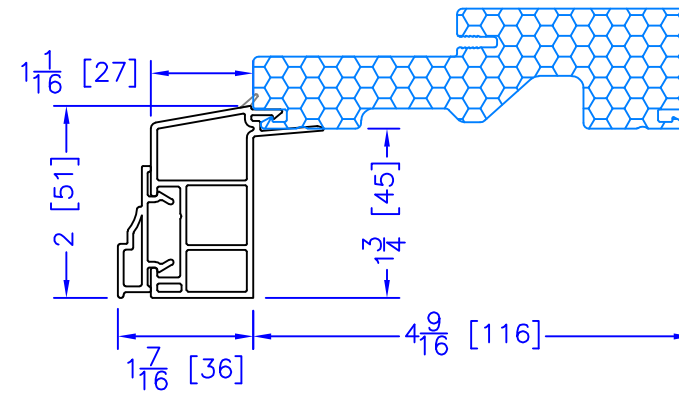

FLASHING FLANGE

7/8" BM/J-TRIM

2" 2-PC CONTOUR BM

1-1/2" EXTENDED BM/J-TRIM

1-1/2" BM/J-TRIM

2" 180 BM/J-TRIM

3-1/2" BM/J-TRIM

3-1/2" 180 BM/J-TRIM

FLUSH EXTENSION

ADD 2" TO FRAME DEPTH FOR 6 3/8" FRAMES  
ALL OTHER OFFSETS ARE THE SAME FOR THE 6 3/8" FRAMES