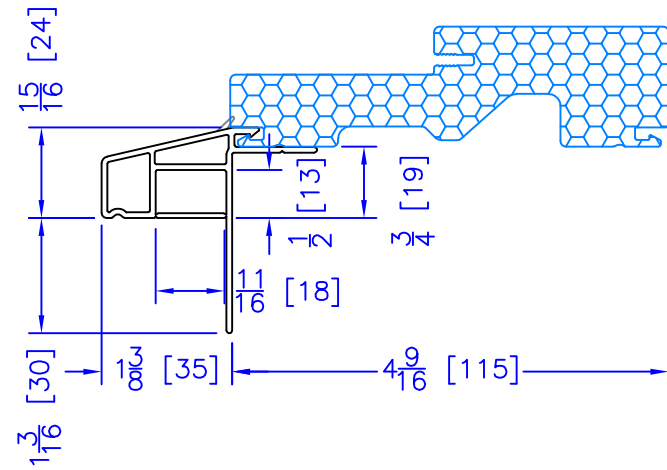

FLASHING FLANGE

7/8" BM/J-TRIM

2" 2-PC CONTOUR BM

1-1/2" EXTENDED BM/J-TRIM

1-1/2" BM/J-TRIM

2" 180 BM/J-TRIM

3-1/2" BM/J-TRIM

3-1/2" 180 BM/J-TRIM

FLUSH EXTENSION

ADD 2" TO FRAME DEPTH FOR 6 3/8" FRAMES  
ALL OTHER OFFSETS ARE THE SAME FOR THE 6 3/8" FRAMES