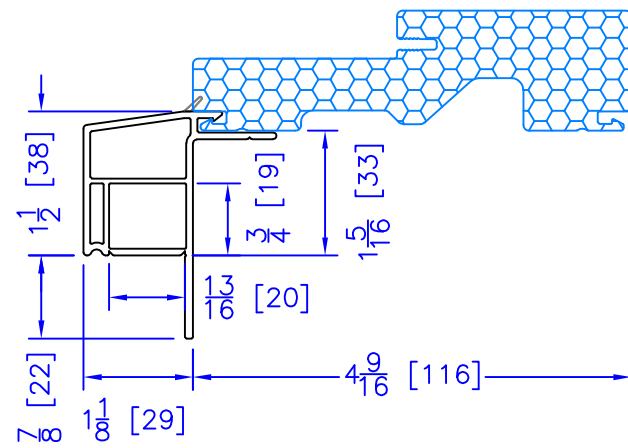

FLASHING FLANGE

7/8" BM/J-TRIM

2" 2-PC CONTOUR BM

1-1/2" EXTENDED BM/J-TRIM

1-1/2" BM/J-TRIM

2" 180 BM/J-TRIM

3-1/2" BM/J-TRIM

3-1/2" 180 BM/J-TRIM

FLUSH EXTENSION

ADD 2" TO FRAME DEPTH FOR 6 3/8" FRAMES  
ALL OTHER OFFSETS ARE THE SAME FOR THE 6 3/8" FRAMES