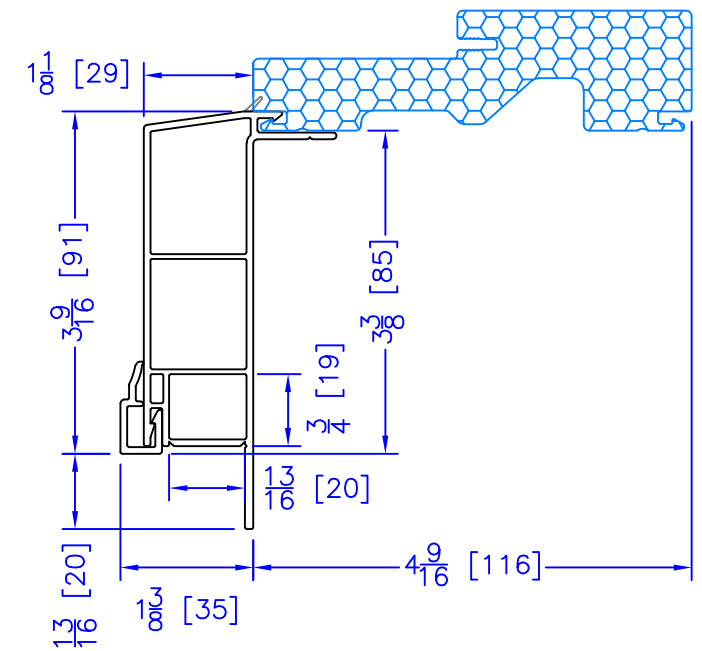

FLASHING FLANGE

7/8" BM/J-TRIM

2" 2-PC CONTOUR BM

1-1/2" EXTENDED BM/J-TRIM

1-1/2" BM/J-TRIM

2" 180 BM/J-TRIM

3-1/2" BM/J-TRIM

3-1/2" 180 BM/J-TRIM

FLUSH EXTENSION

ADD 2" TO FRAME DEPTH FOR 6 3/8" FRAMES  
ALL OTHER OFFSETS ARE THE SAME FOR THE 6 3/8" FRAMES