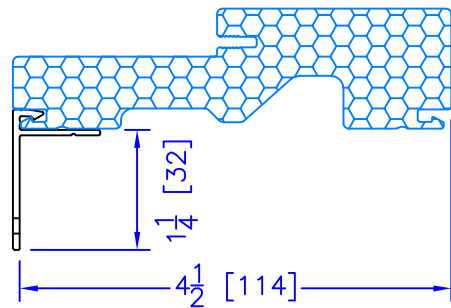

FLASHING FLANGE

7/8" BM/J-TRIM

2" 2-PC CONTOUR BM

1-1/2" EXTENDED BM/J-TRIM

1-1/2" BM/J-TRIM

2" 180 BM/J-TRIM

3-1/2" BM/J-TRIM

3-1/2" 180 BM/J-TRIM

FLUSH EXTENSION

ADD 2" TO FRAME DEPTH FOR 6 3/8" FRAMES  
ALL OTHER OFFSETS ARE THE SAME FOR THE 6 3/8" FRAMES